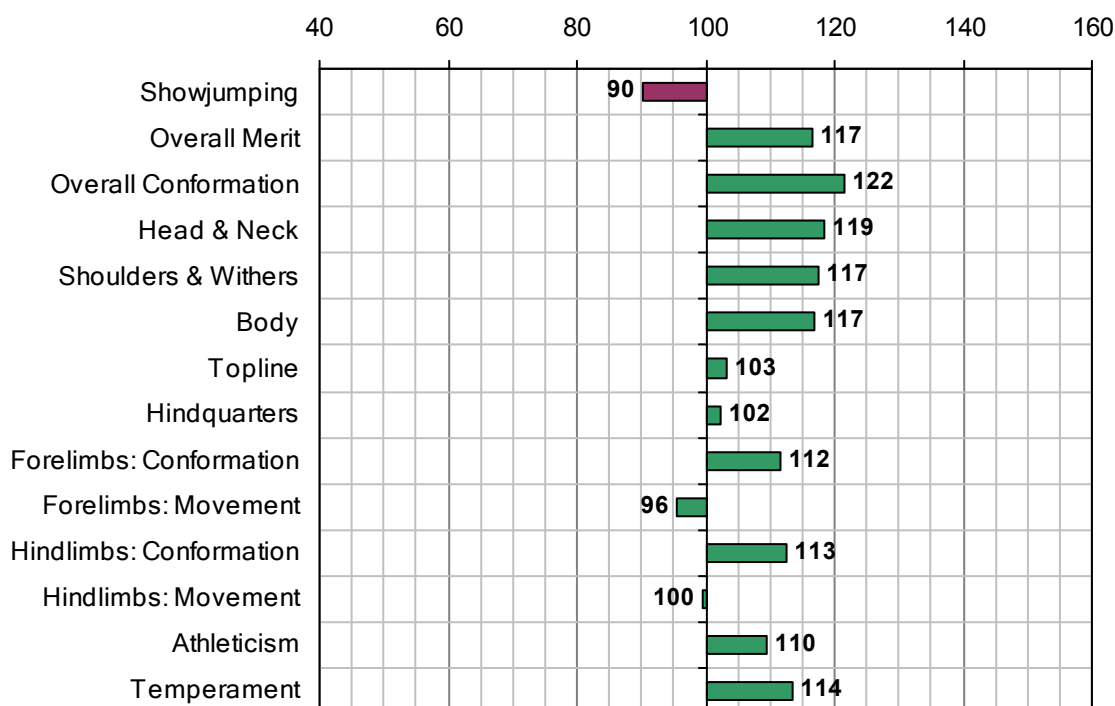

Estimated Breeding Values 2007

Irish Horse Board
Maynooth Business Campus,
Maynooth,
Co. Kildare,
Ireland.
Email: ihb@ihb.ie
www.irishsporthorse.com