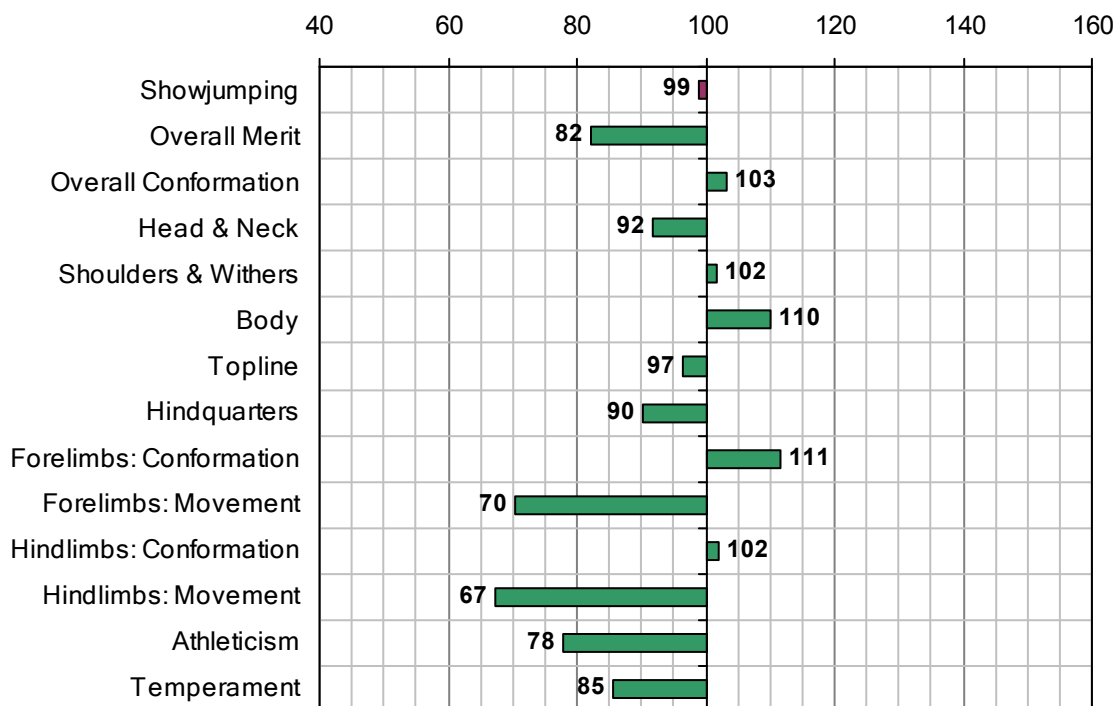

Estimated Breeding Values 2007

Irish Horse Board
Maynooth Business Campus,
Maynooth,
Co. Kildare,
Ireland.
Email: ihb@ihb.ie
www.irishsporthorse.com