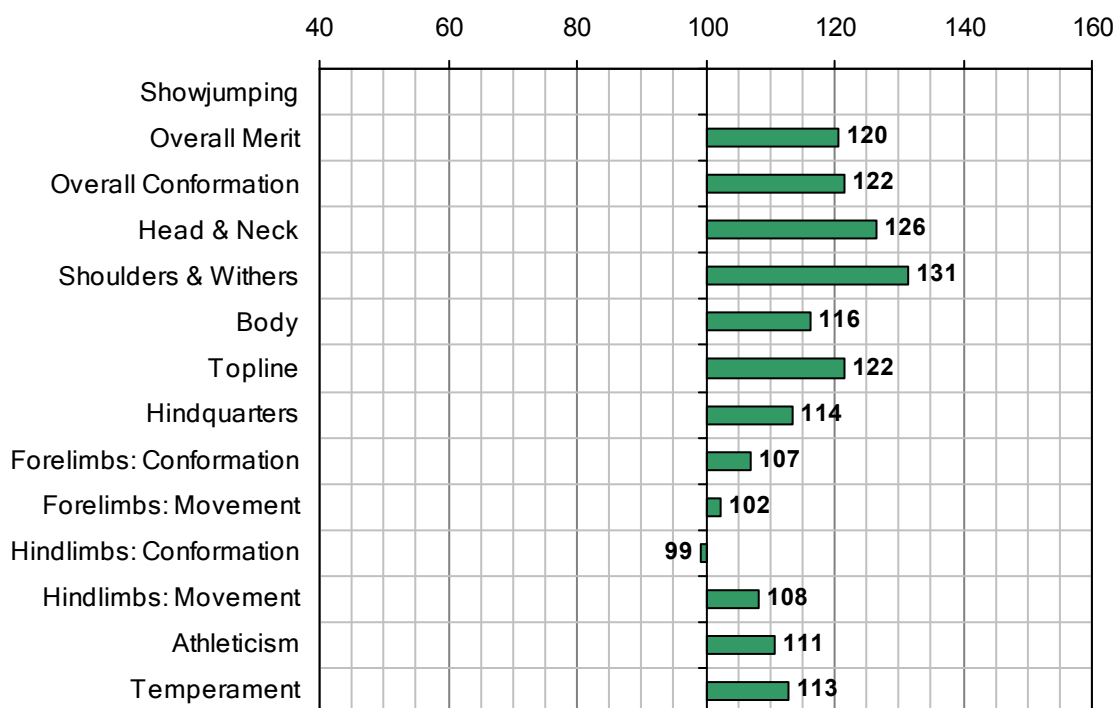

Estimated Breeding Values 2007

Irish Horse Board
Maynooth Business Campus,
Maynooth,
Co. Kildare,
Ireland.
Email: ihb@ihb.ie
www.irishsporthorse.com