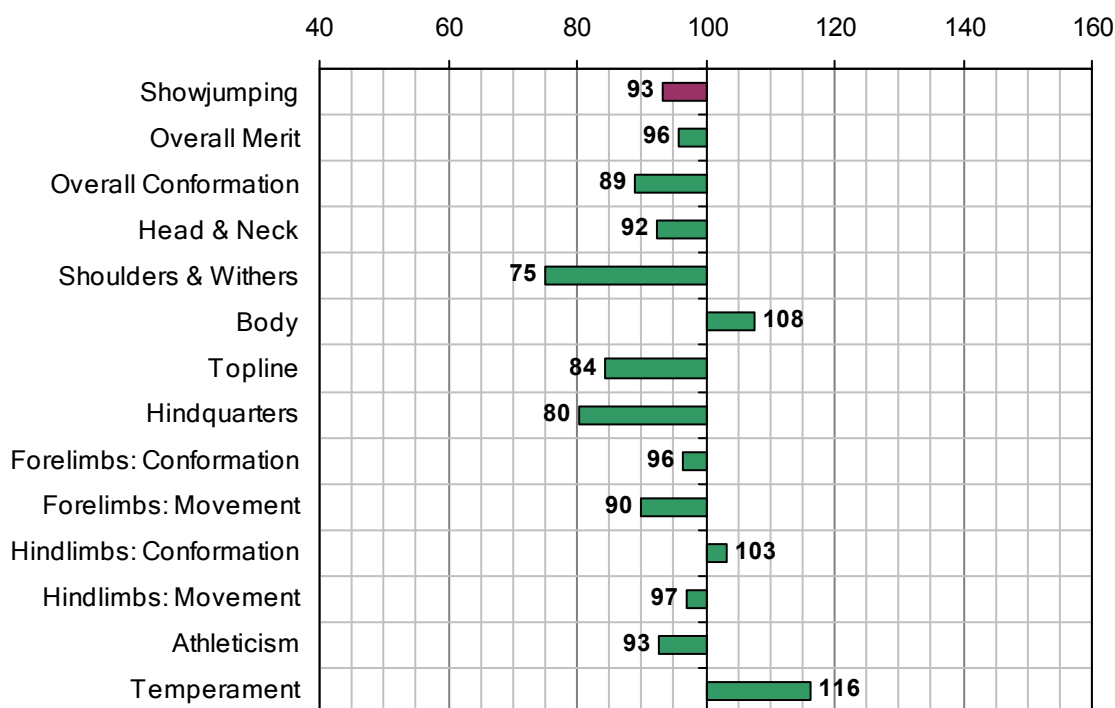

Estimated Breeding Values 2007

Irish Horse Board
Maynooth Business Campus,
Maynooth,
Co. Kildare,
Ireland.
Email: ihb@ihb.ie
www.irishsporthorse.com