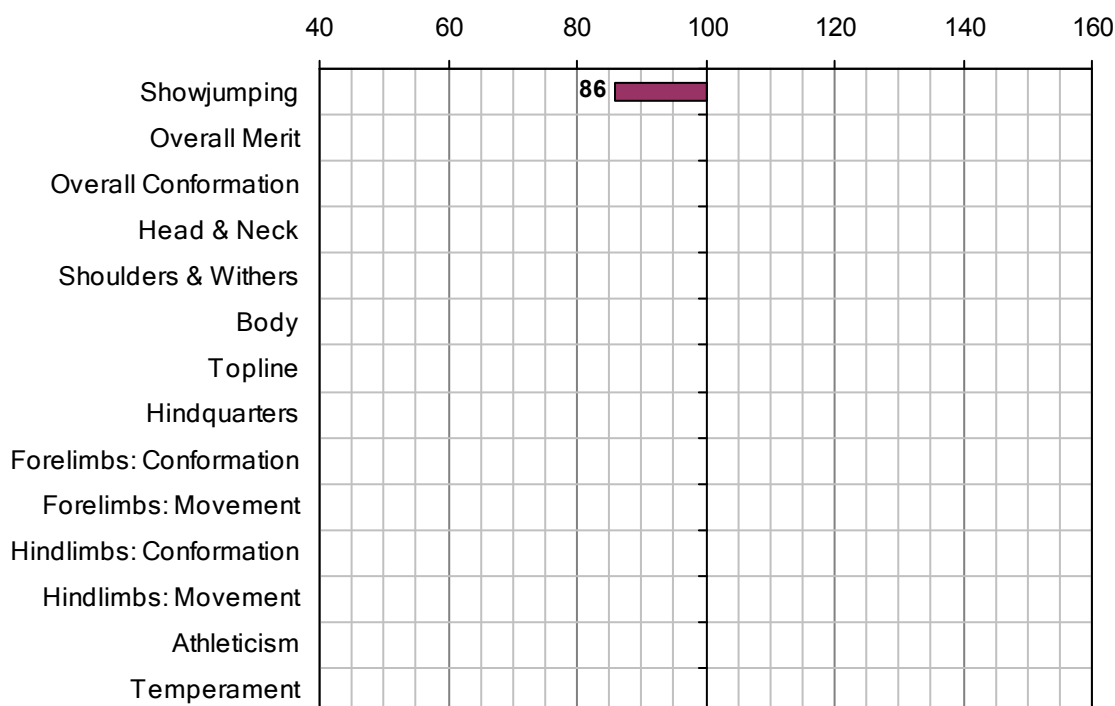

Estimated Breeding Values 2007

Irish Horse Board
Maynooth Business Campus,
Maynooth,
Co. Kildare,
Ireland.
Email: ihb@ihb.ie
www.irishsporthorse.com