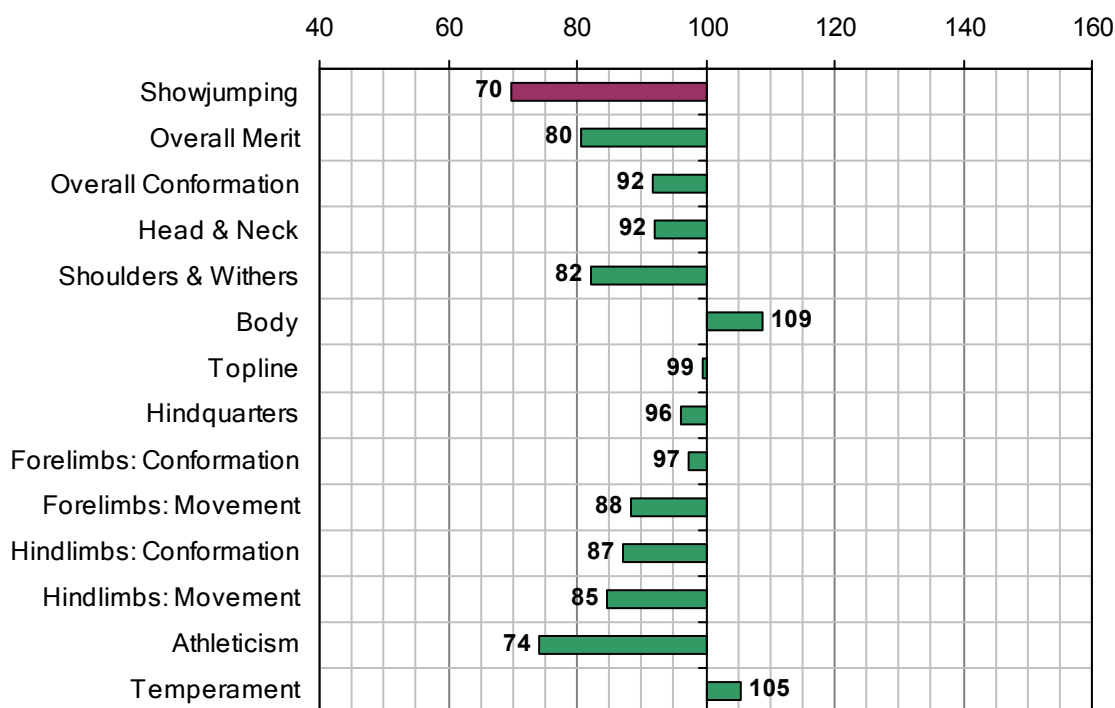

Estimated Breeding Values 2007

Irish Horse Board
Maynooth Business Campus,
Maynooth,
Co. Kildare,
Ireland.
Email: ihb@ihb.ie
www.irishsporthorse.com