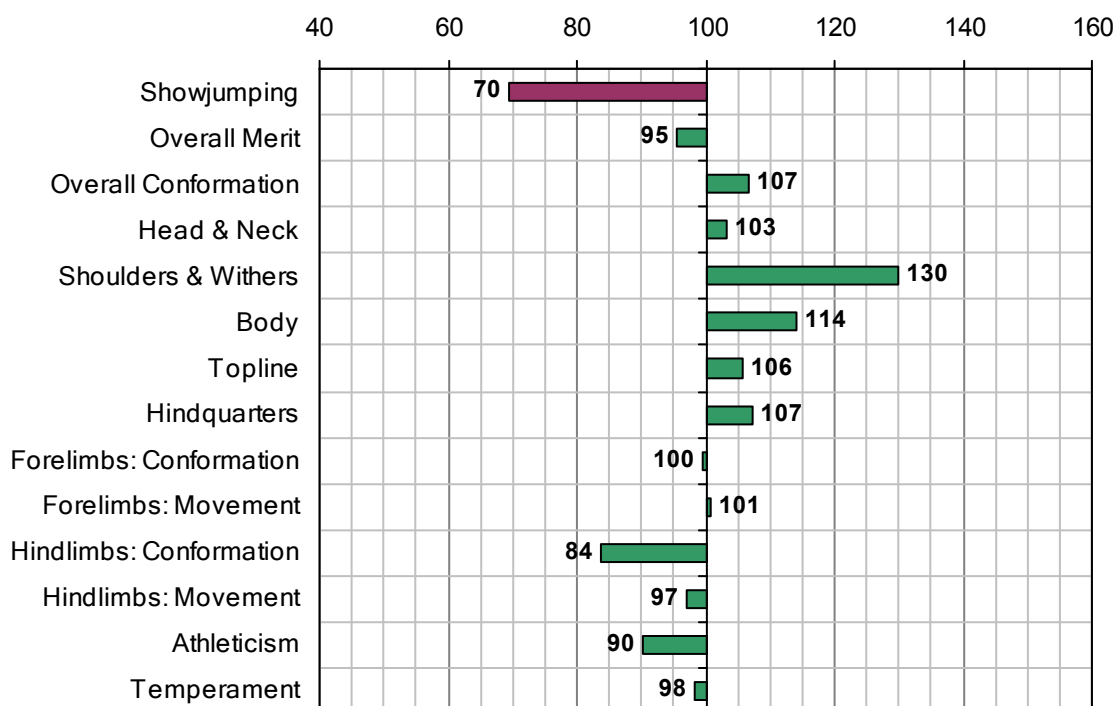

Estimated Breeding Values 2007

Irish Horse Board
Maynooth Business Campus,
Maynooth,
Co. Kildare,
Ireland.
Email: ihb@ihb.ie
www.irishsporthorse.com