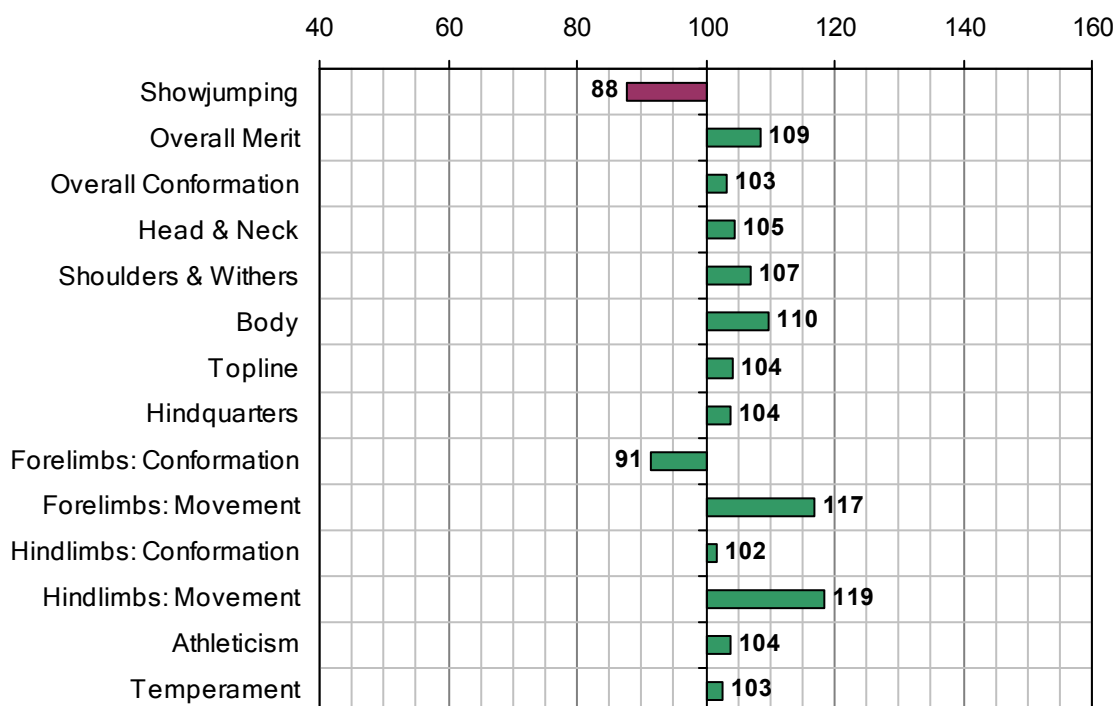

Estimated Breeding Values 2007

Irish Horse Board
Maynooth Business Campus,
Maynooth,
Co. Kildare,
Ireland.
Email: ihb@ihb.ie
www.irishsporthorse.com