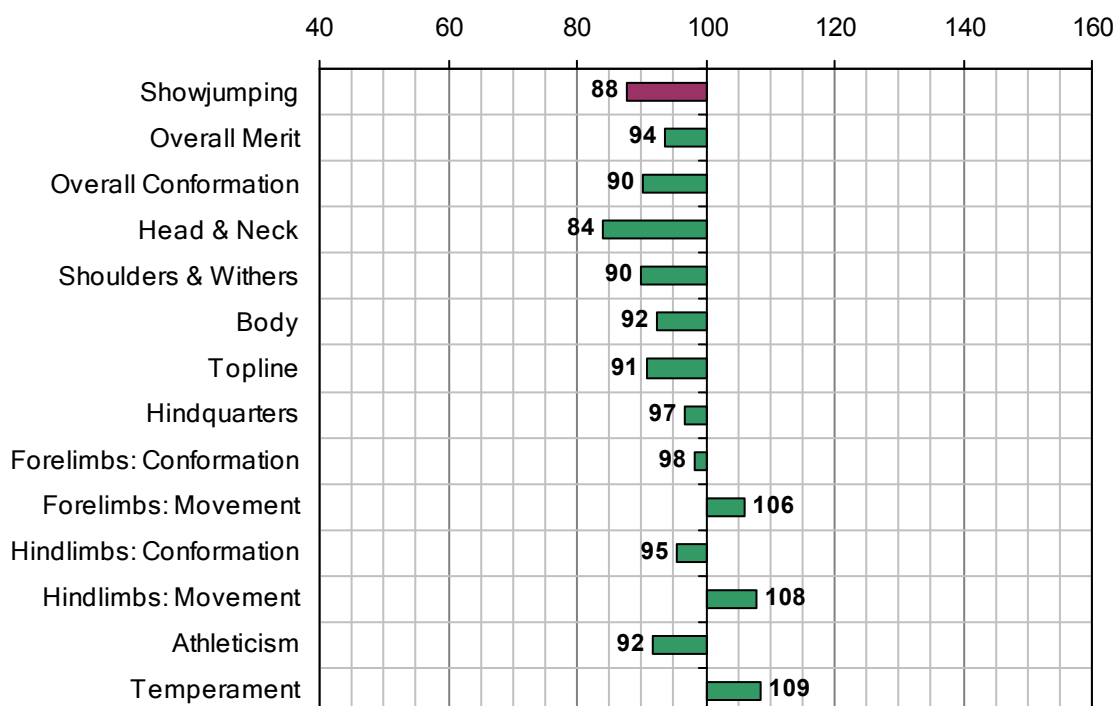

Estimated Breeding Values 2007

Irish Horse Board
Maynooth Business Campus,
Maynooth,
Co. Kildare,
Ireland.
Email: ihb@ihb.ie
www.irishsporthorse.com