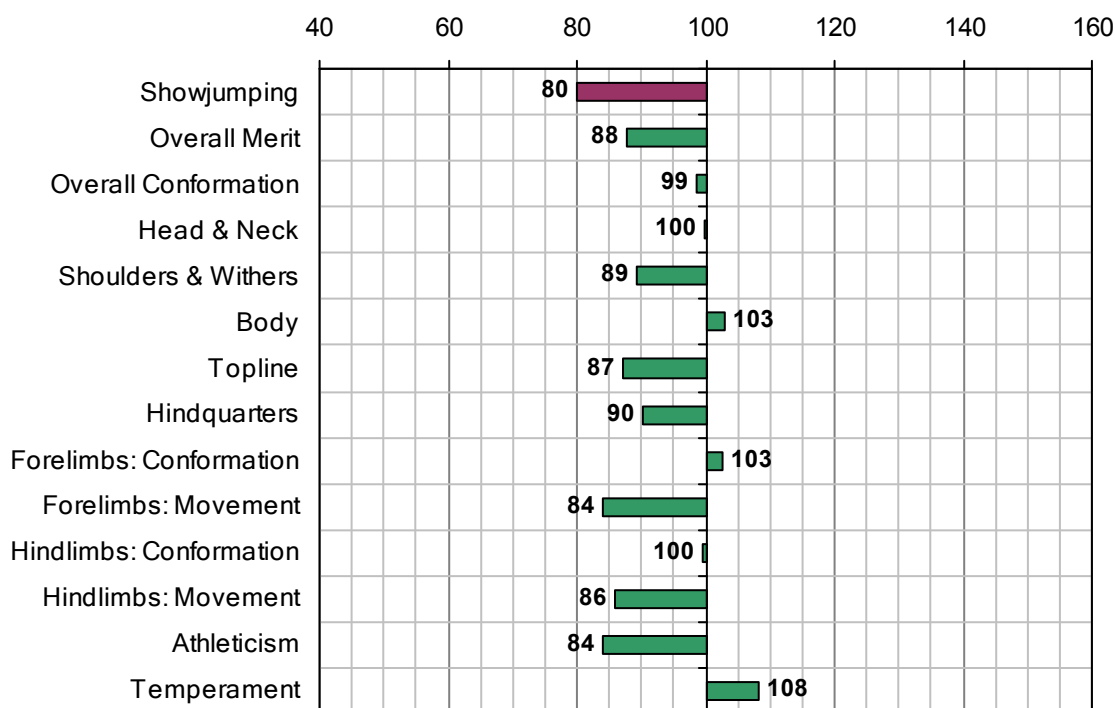

Inspection Evaluation 2007

Overall Merit Rank 2007:	207
Overall Merit EBV:	88
Accuracy Overall Merit EBV:	0.65
Stallion Inspection Year:	n/a
No. Progeny Inspected:	5

Estimated Breeding Values 2007

Irish Horse Board
 Maynooth Business Campus,
 Maynooth,
 Co. Kildare,
 Ireland.
 Email: ihb@ihb.ie
www.irishsporthorse.com