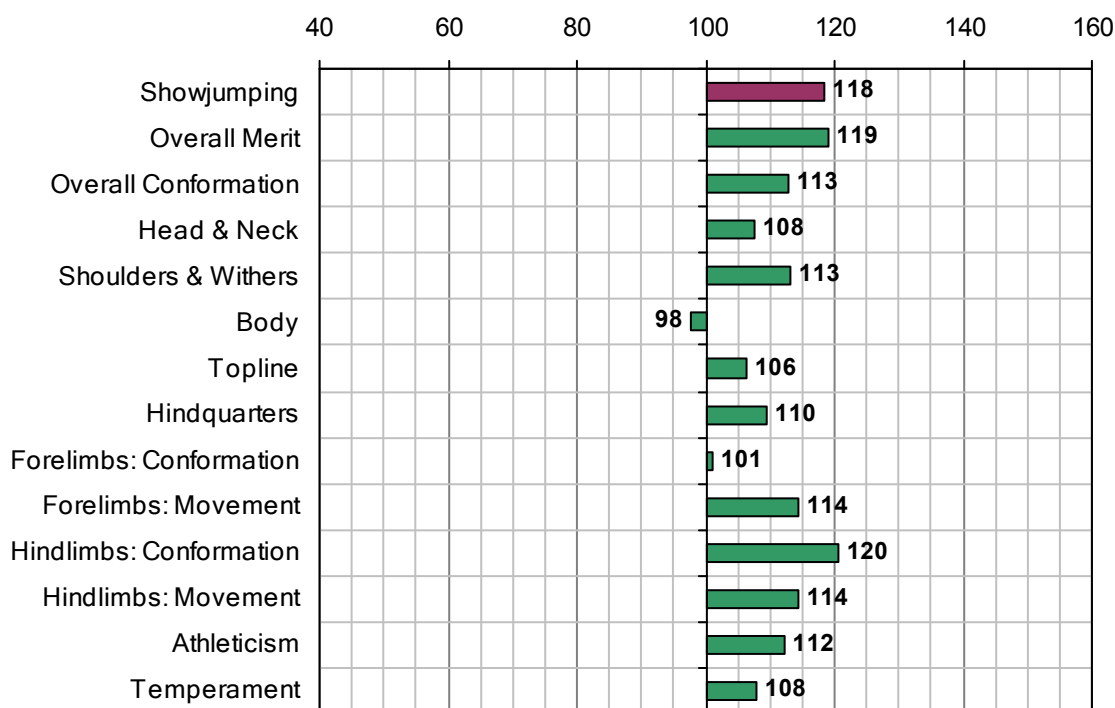

Estimated Breeding Values 2007

Irish Horse Board
Maynooth Business Campus,
Maynooth,
Co. Kildare,
Ireland.
Email: ihb@ihb.ie
www.irishsporthorse.com