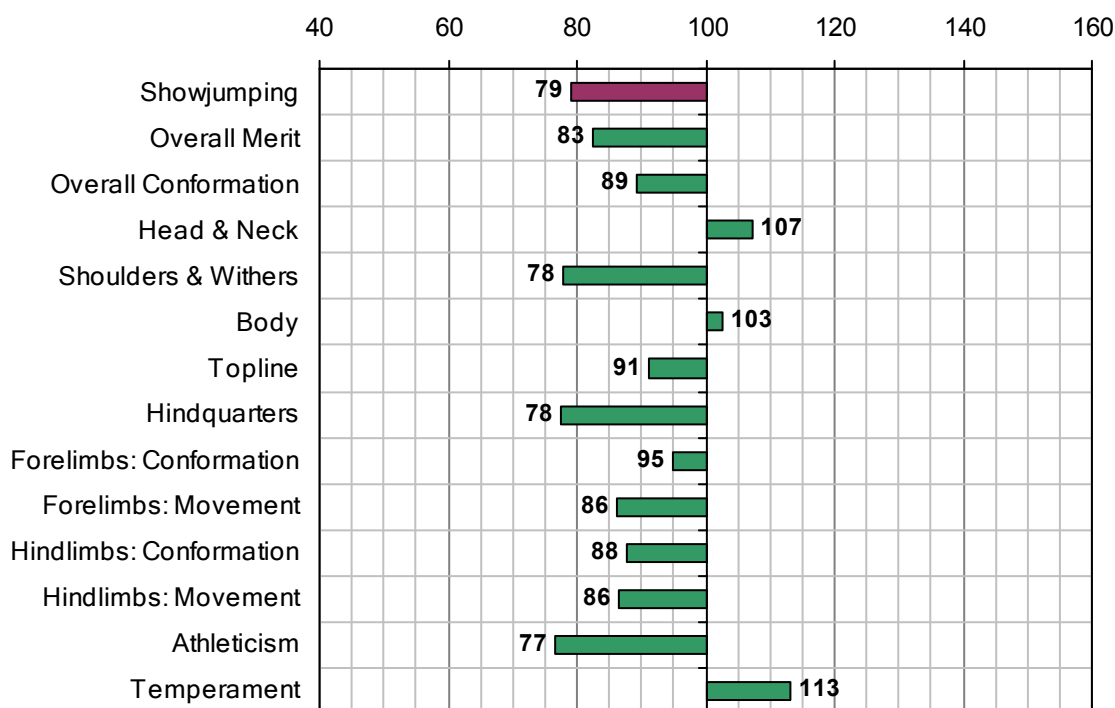

Estimated Breeding Values 2007

Irish Horse Board
Maynooth Business Campus,
Maynooth,
Co. Kildare,
Ireland.
Email: ihb@ihb.ie
www.irishsporthorse.com