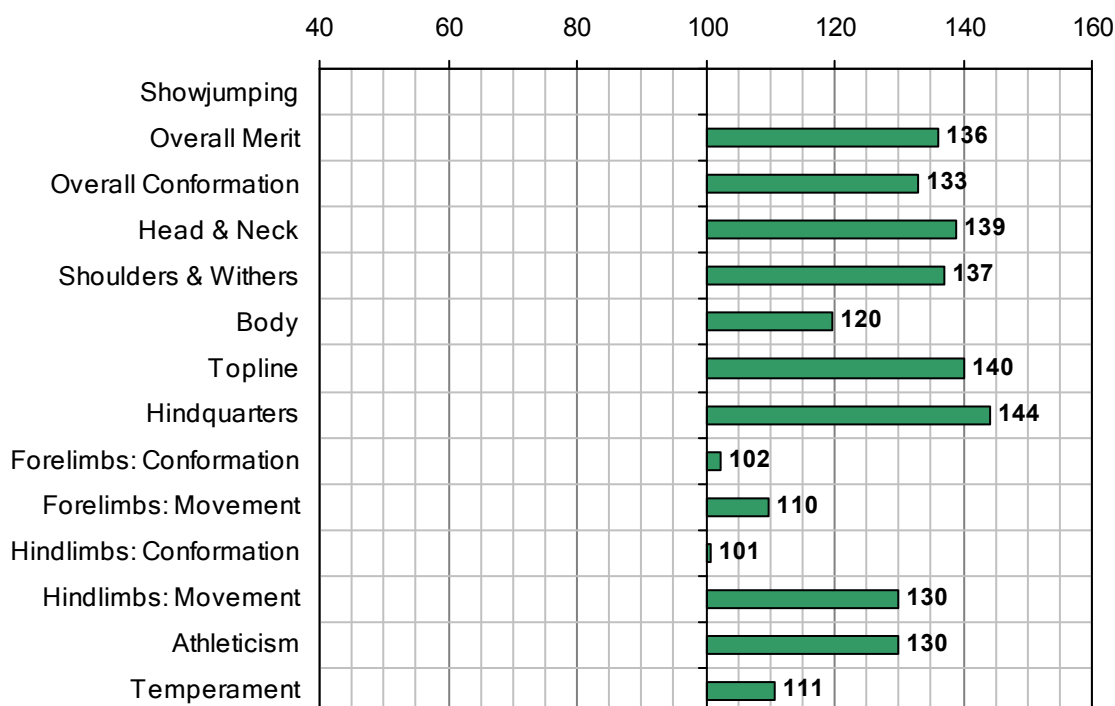

Estimated Breeding Values 2007

Irish Horse Board
Maynooth Business Campus,
Maynooth,
Co. Kildare,
Ireland.
Email: ihb@ihb.ie
www.irishsporthorse.com