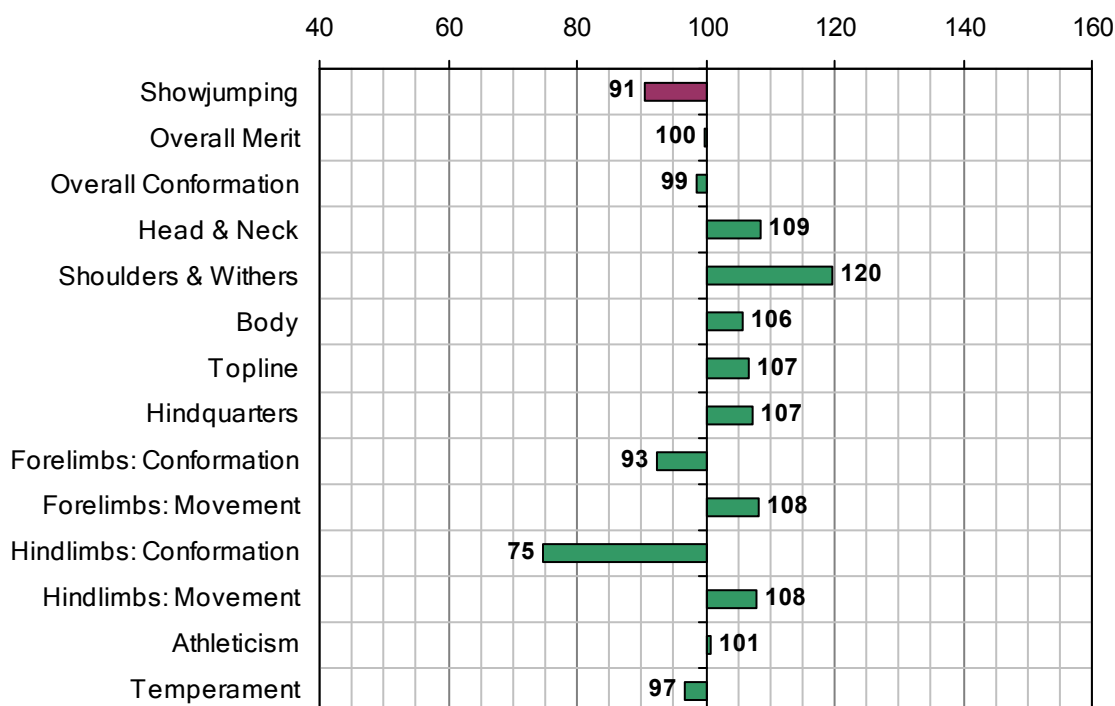

Estimated Breeding Values 2007

Irish Horse Board
Maynooth Business Campus,
Maynooth,
Co. Kildare,
Ireland.
Email: ihb@ihb.ie
www.irishsporthorse.com