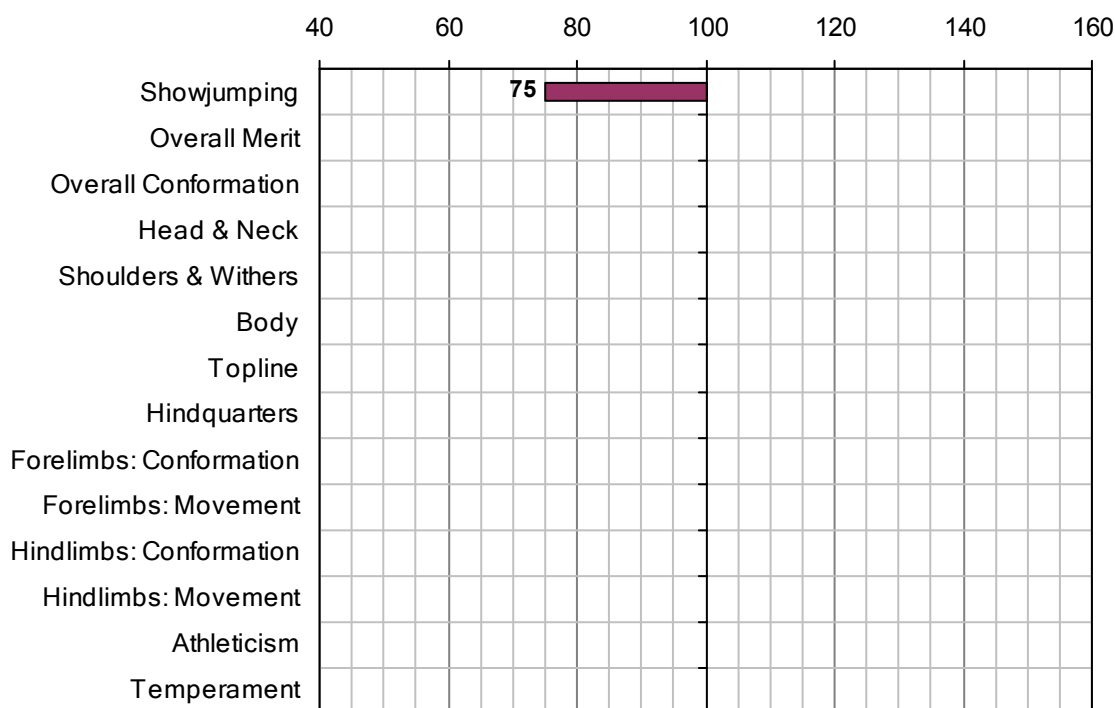

Estimated Breeding Values 2007

Irish Horse Board
Maynooth Business Campus,
Maynooth,
Co. Kildare,
Ireland.
Email: ihb@ihb.ie
www.irishsporthorse.com