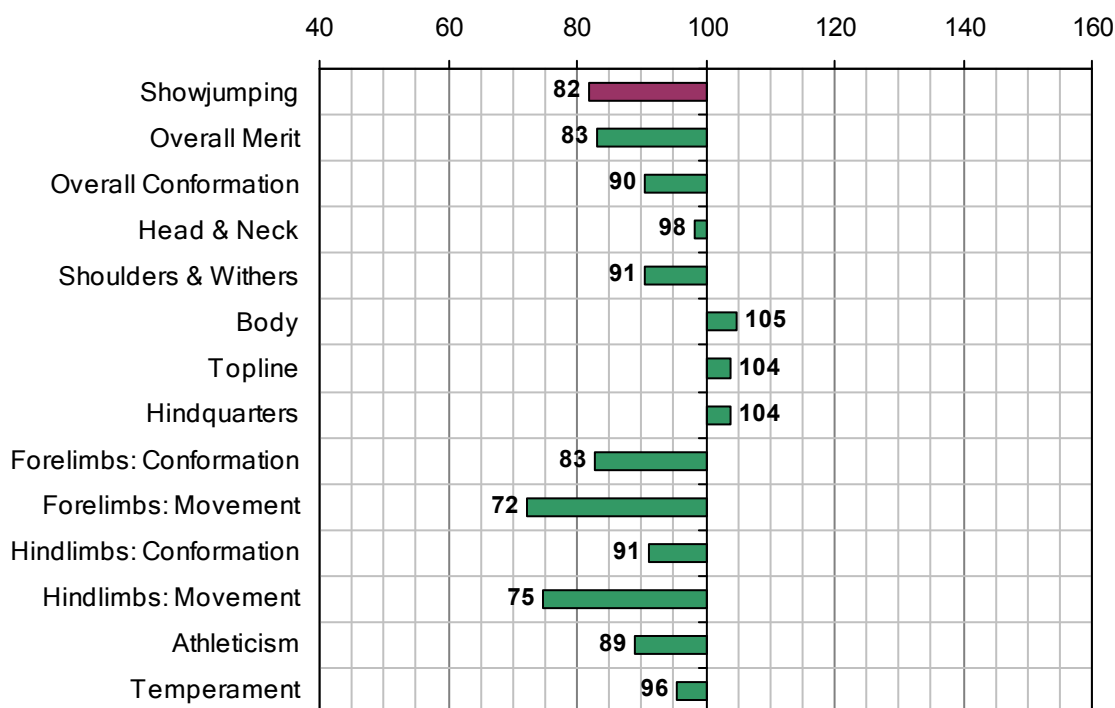

Estimated Breeding Values 2007

Irish Horse Board
Maynooth Business Campus,
Maynooth,
Co. Kildare,
Ireland.
Email: ihb@ihb.ie
www.irishsporthorse.com