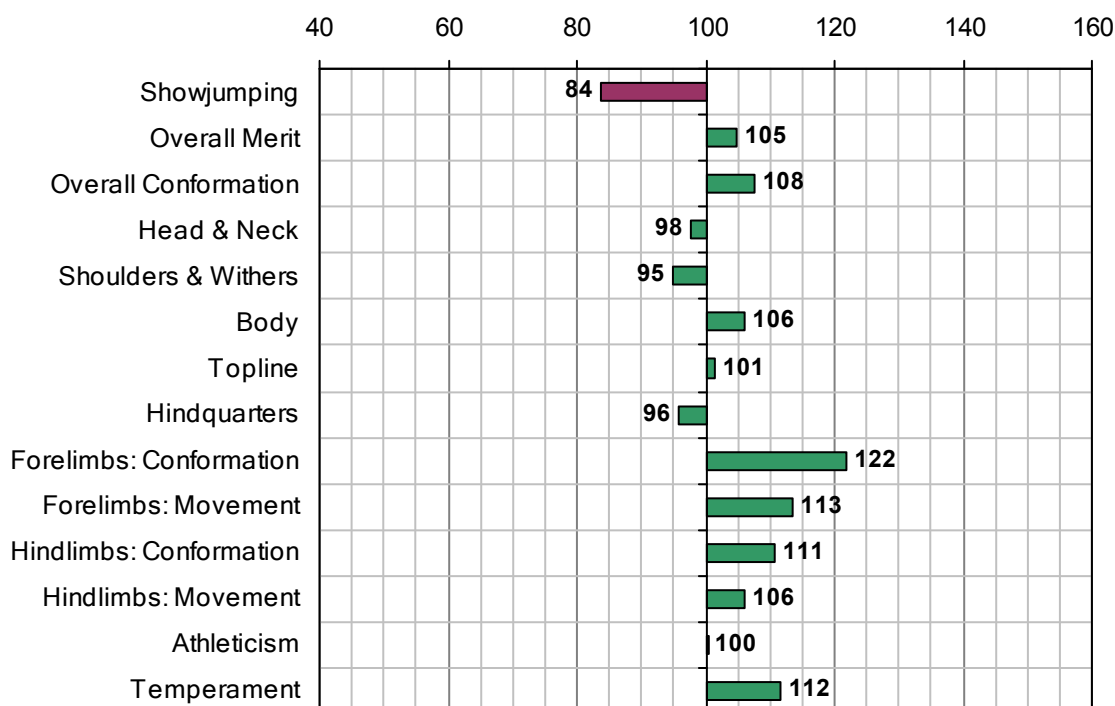

Estimated Breeding Values 2007

Irish Horse Board
Maynooth Business Campus,
Maynooth,
Co. Kildare,
Ireland.
Email: ihb@ihb.ie
www.irishsporthorse.com