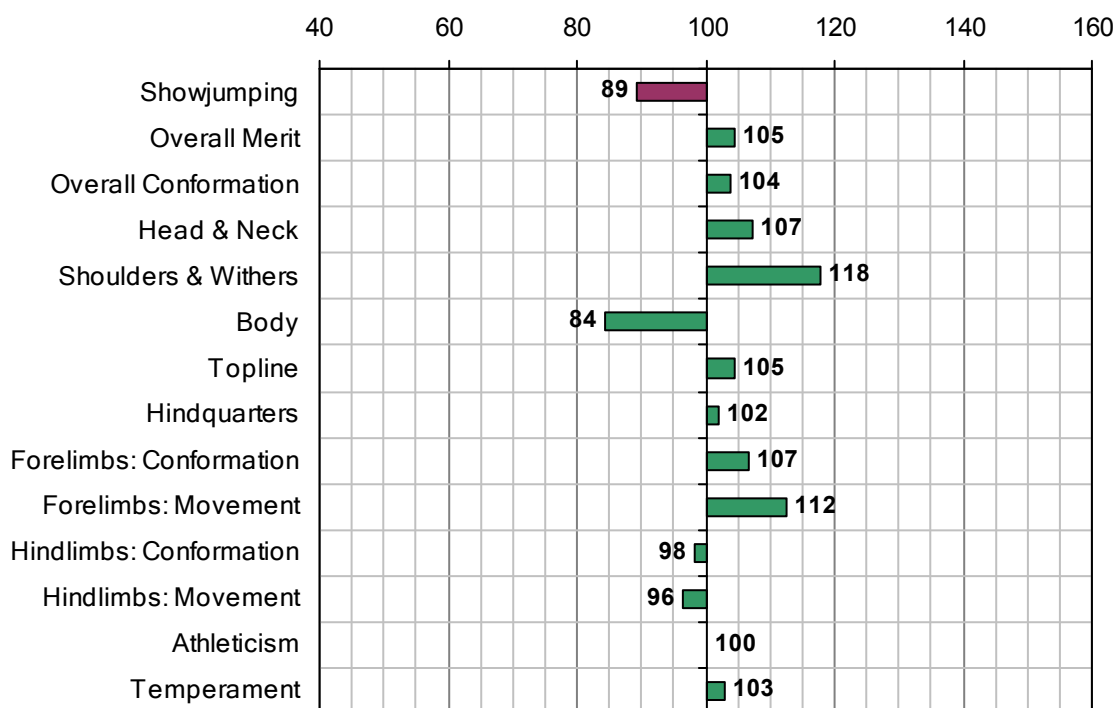

Estimated Breeding Values 2007

Irish Horse Board
Maynooth Business Campus,
Maynooth,
Co. Kildare,
Ireland.
Email: ihb@ihb.ie
www.irishsporthorse.com