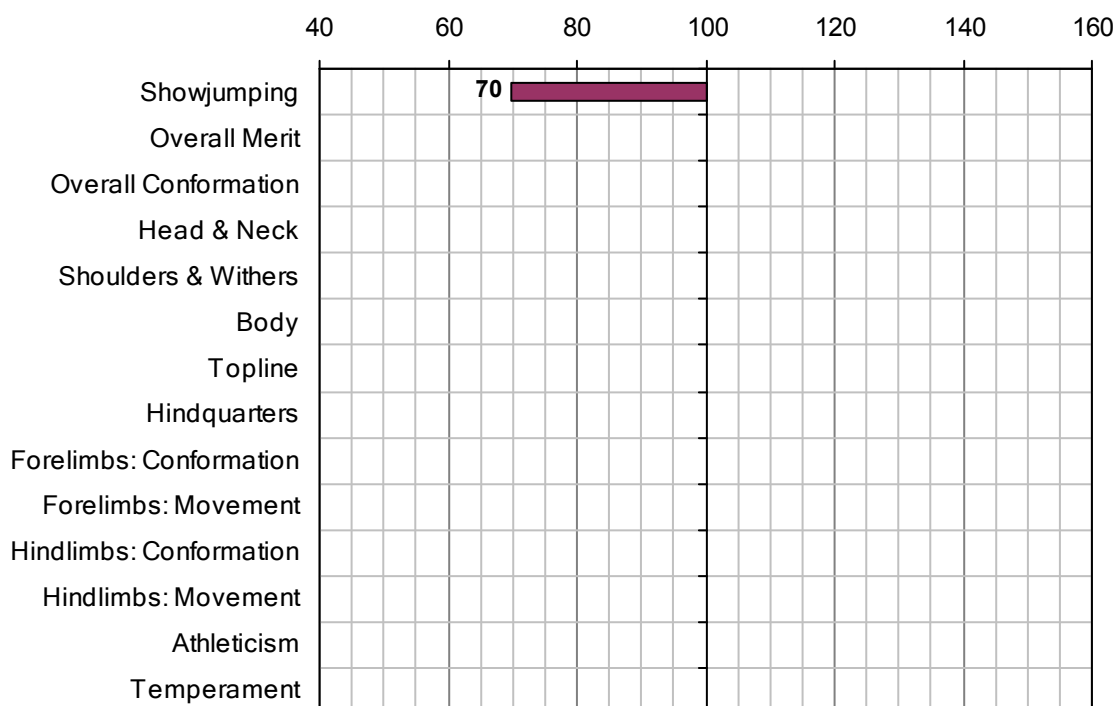

Estimated Breeding Values 2007

Irish Horse Board
Maynooth Business Campus,
Maynooth,
Co. Kildare,
Ireland.
Email: ihb@ihb.ie
www.irishsporthorse.com