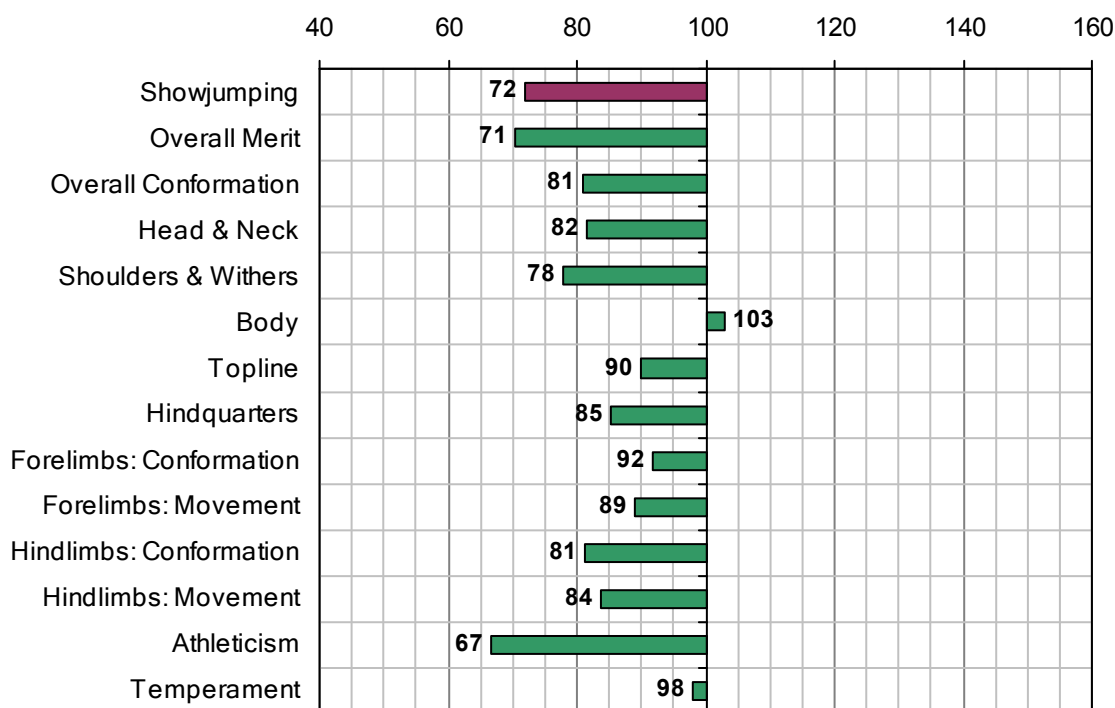

Estimated Breeding Values 2007

Irish Horse Board
Maynooth Business Campus,
Maynooth,
Co. Kildare,
Ireland.
Email: ihb@ihb.ie
www.irishsporthorse.com