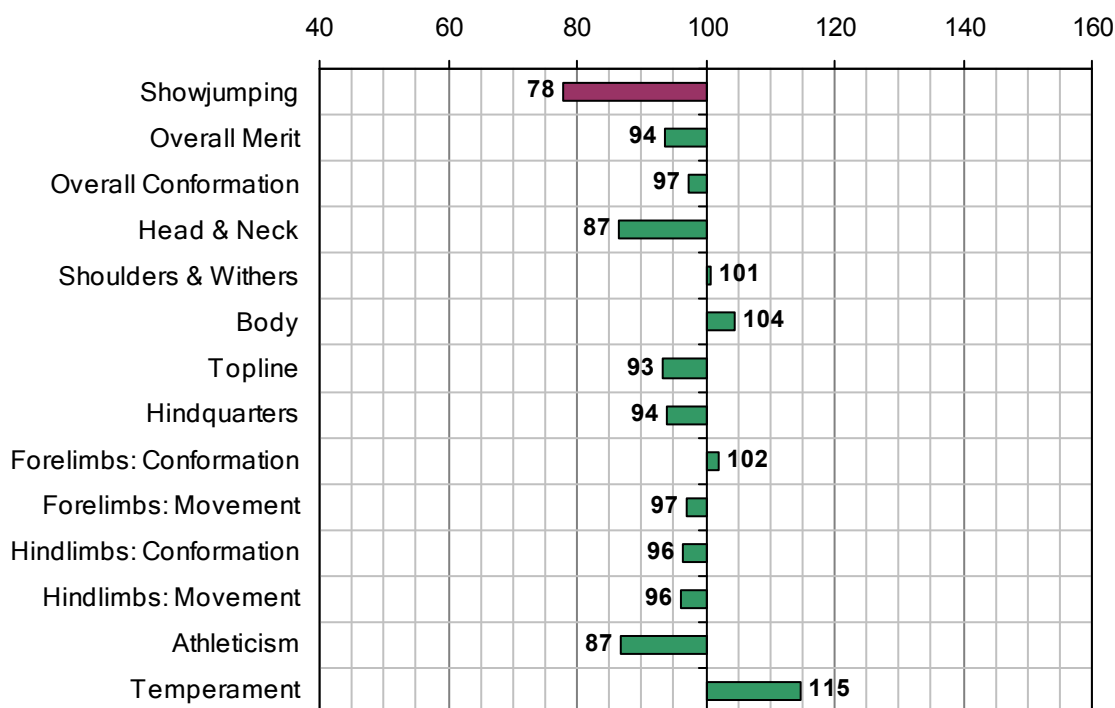

Inspection Evaluation 2007

Overall Merit Rank 2007:	188
Overall Merit EBV:	94
Accuracy Overall Merit EBV:	0.67
Stallion Inspection Year:	n/a
No. Progeny Inspected:	8

Estimated Breeding Values 2007

Irish Horse Board
 Maynooth Business Campus,
 Maynooth,
 Co. Kildare,
 Ireland.
 Email: ihb@ihb.ie
www.irishsporthorse.com