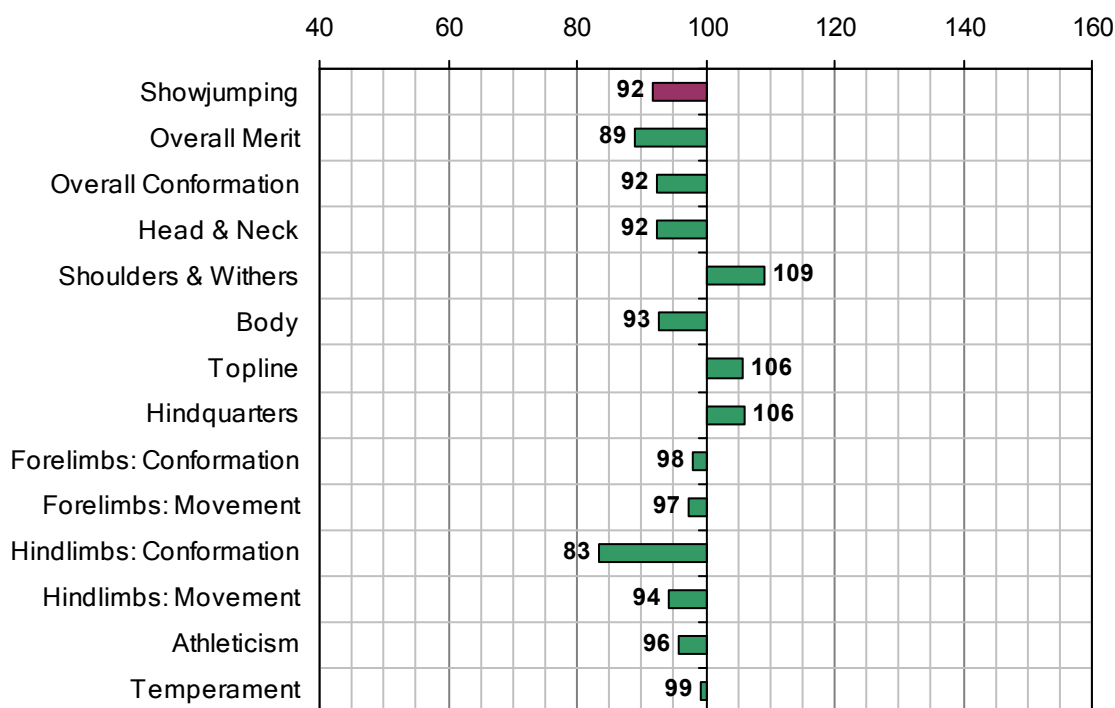

Estimated Breeding Values 2007

Irish Horse Board
Maynooth Business Campus,
Maynooth,
Co. Kildare,
Ireland.
Email: ihb@ihb.ie
www.irishsporthorse.com