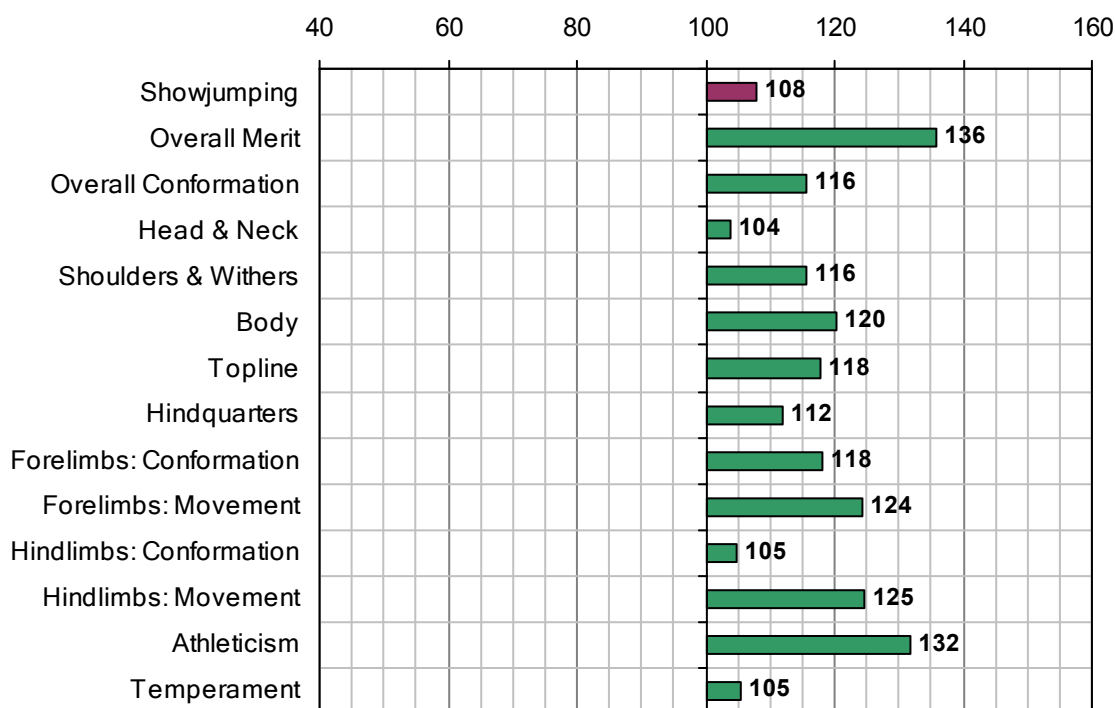

Estimated Breeding Values 2007

Irish Horse Board
Maynooth Business Campus,
Maynooth,
Co. Kildare,
Ireland.
Email: ihb@ihb.ie
www.irishsporthorse.com