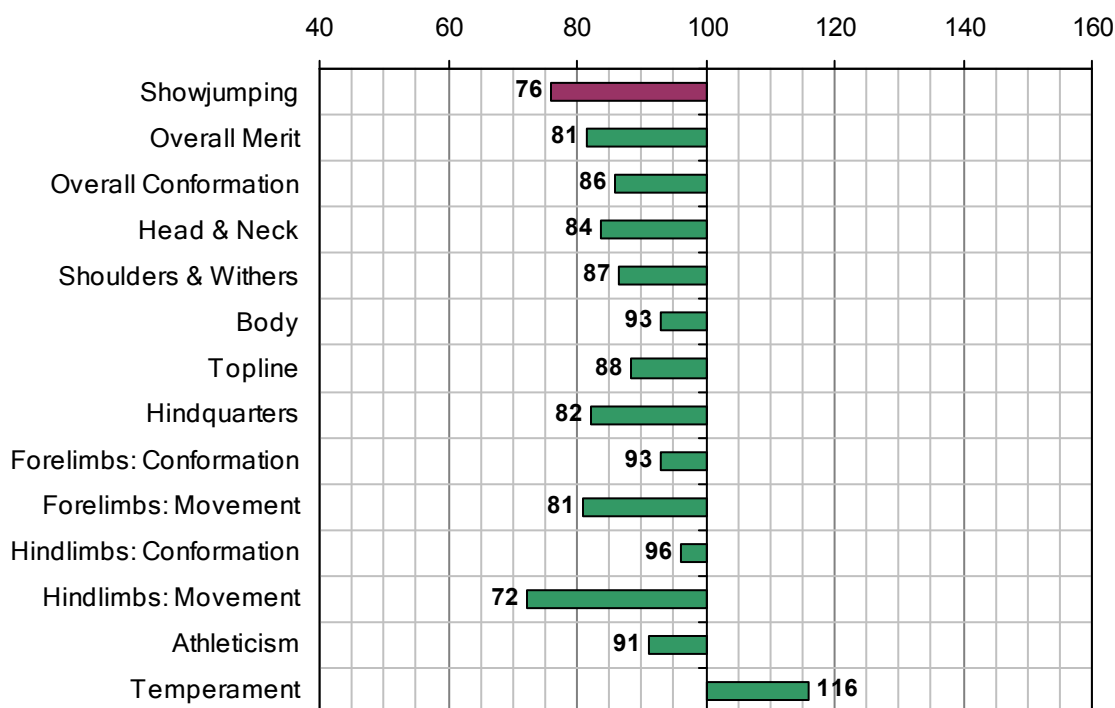

Estimated Breeding Values 2007

Irish Horse Board
Maynooth Business Campus,
Maynooth,
Co. Kildare,
Ireland.
Email: ihb@ihb.ie
www.irishsporthorse.com