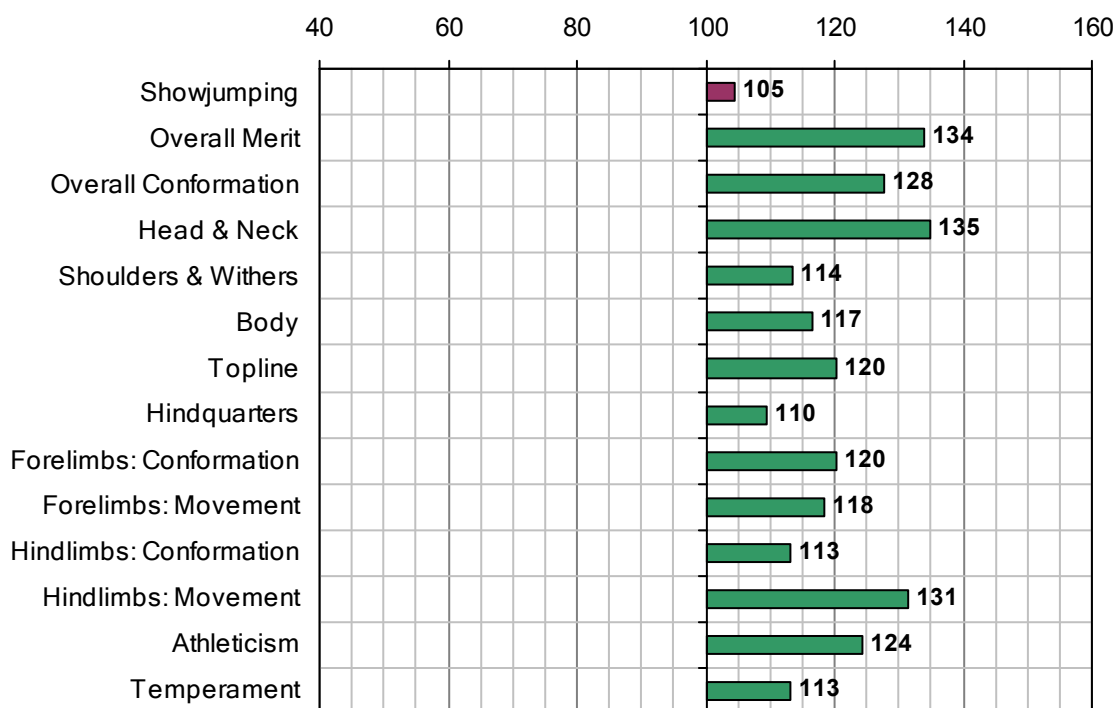

Estimated Breeding Values 2007

Irish Horse Board
Maynooth Business Campus,
Maynooth,
Co. Kildare,
Ireland.
Email: ihb@ihb.ie
www.irishsporthorse.com