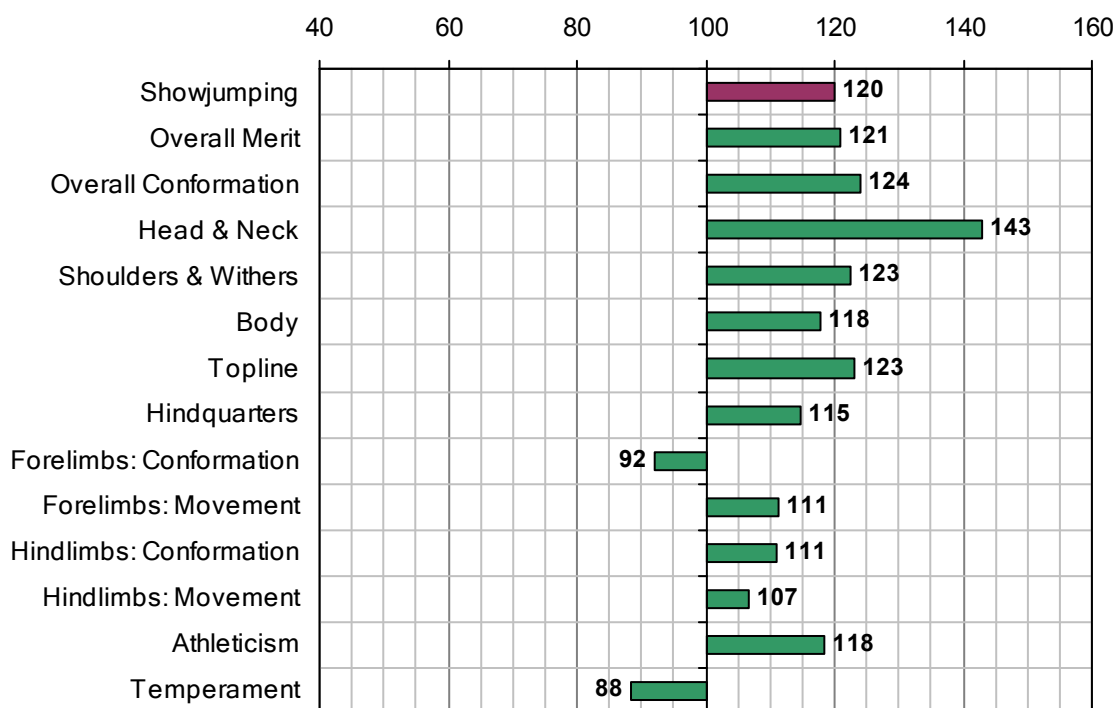

Estimated Breeding Values 2007

Irish Horse Board
Maynooth Business Campus,
Maynooth,
Co. Kildare,
Ireland.
Email: ihb@ihb.ie
www.irishsporthorse.com