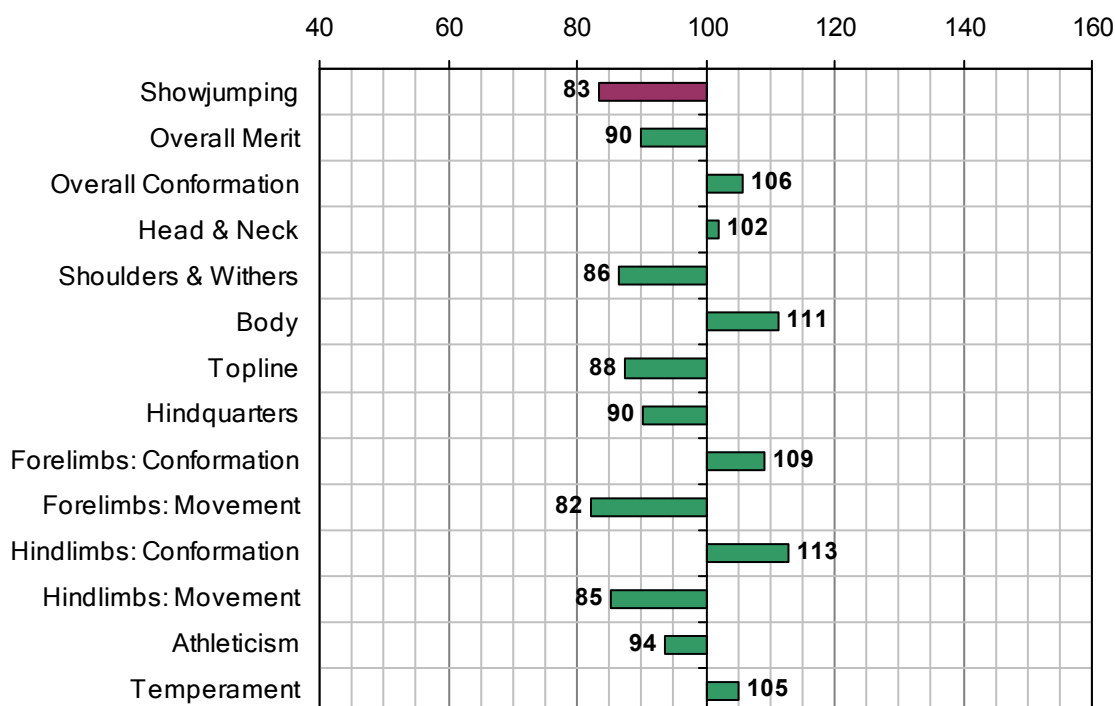

Estimated Breeding Values 2007

Irish Horse Board
Maynooth Business Campus,
Maynooth,
Co. Kildare,
Ireland.
Email: ihb@ihb.ie
www.irishsporthorse.com