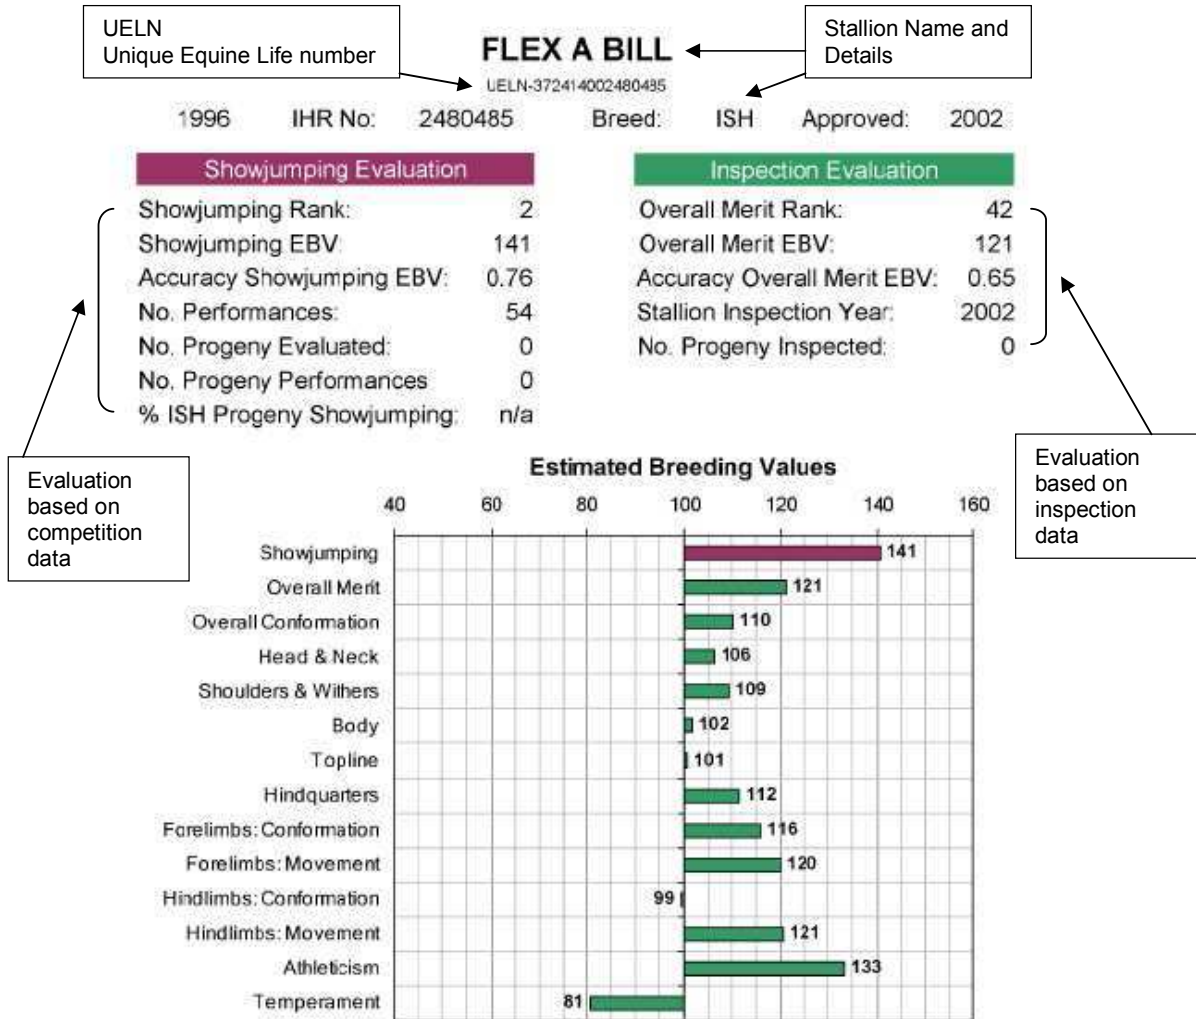

Why refer to Estimated Breeding Values when choosing a stallion?

Showjumping EBVs predict the showjumping ability of a stallion's offspring. For Irish Sport Horse stallions with showjumping EBVs greater than 120, 70% of their offspring who compete in showjumping competitions will reach the level of 1m30 competitions or above. However, this rate falls to only 15% for Irish Sport Horse stallions with showjumping EBVs less than 100.

The Irish Horse Board shall not be responsible for any inaccuracies herein.

The Irish Horse Board shall not be responsible for documenting the performance of horses which are not registered in the Irish Horse Register.

The Irish Horse Board wishes to acknowledge the co-operation of the Showjumping Association of Ireland.

Breed Codes

AA	Anglo-Arab
BWP	Belgian Warmblood
DW	Danish Warmblood
ENCI	Italian Sport Horse
HANN	Hannoverian
HESS	Hessischer
HOLS	Holstein
ISH	Irish Sport Horse
KWPN	Dutch Warmblood
OLD	Oldenburg
PBA	Pure Bred Arab
RID	Registered Irish Draught
SF	Selle Francais
SWB	Swedish Warmblood
SWWB	Swiss Warmblood
TB	Thoroughbred
WESF	Westphalian
ZANG	Zangersheide
ZWEI	Zweibrucker

User's Guide

CLOVER ECHO

UELN-372414001939831

1989 IHR No: 1939831 Breed: ISH Approved: 1996

Showjumping Evaluation 2007

Showjumping Rank 2007:	2
Showjumping EBV:	141
Accuracy Showjumping EBV:	0.67
No. Performances:	11
No. Progeny Evaluated:	1
No. Progeny Performances:	110
% ISH Progeny Showjumping:	100