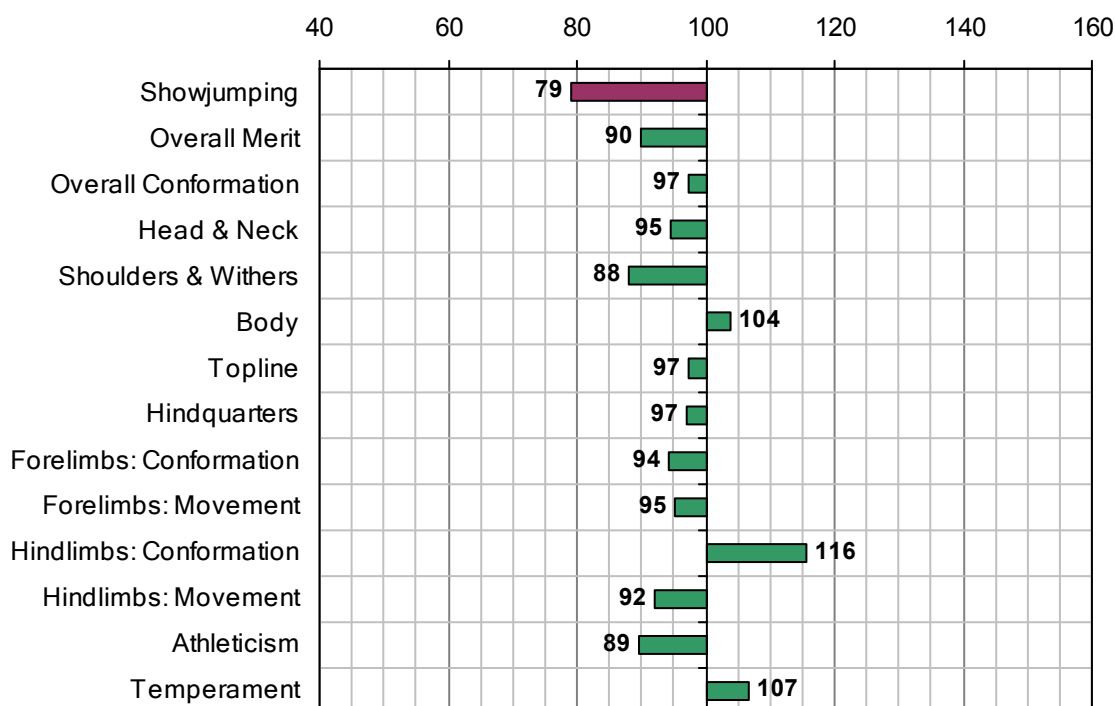

Estimated Breeding Values 2007

Irish Horse Board
Maynooth Business Campus,
Maynooth,
Co. Kildare,
Ireland.
Email: ihb@ihb.ie
www.irishsporthorse.com