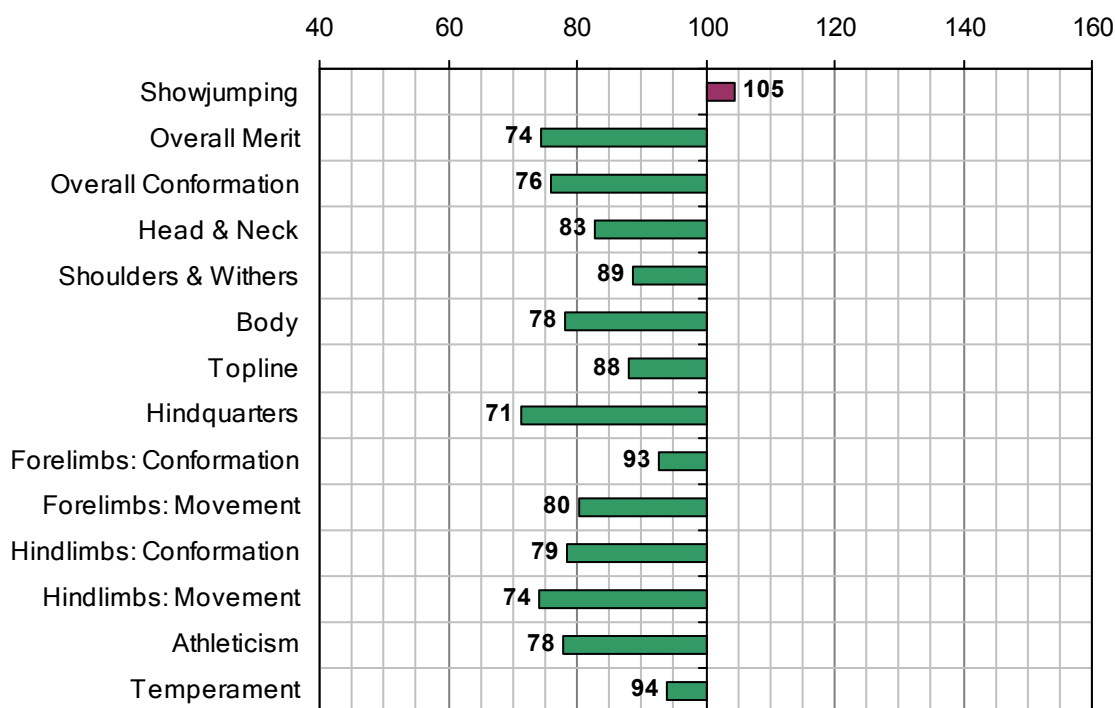

Estimated Breeding Values 2007

Irish Horse Board
Maynooth Business Campus,
Maynooth,
Co. Kildare,
Ireland.
Email: ihb@ihb.ie
www.irishsporthorse.com