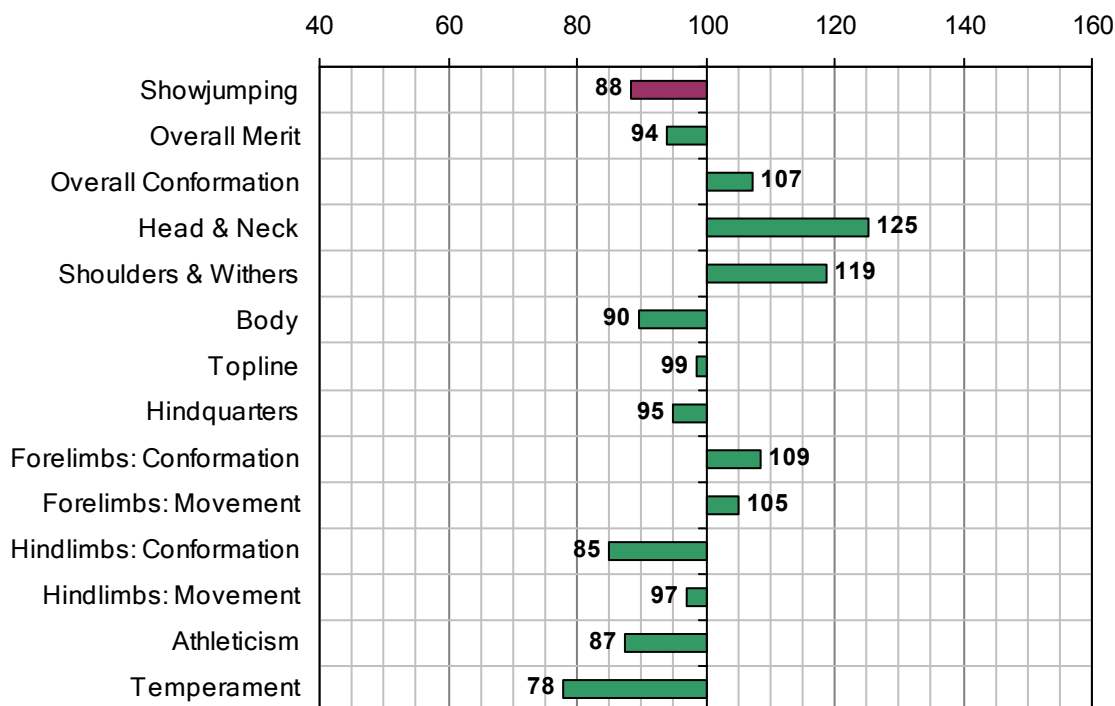

Estimated Breeding Values 2007

Irish Horse Board
Maynooth Business Campus,
Maynooth,
Co. Kildare,
Ireland.
Email: ihb@ihb.ie
www.irishsporthorse.com