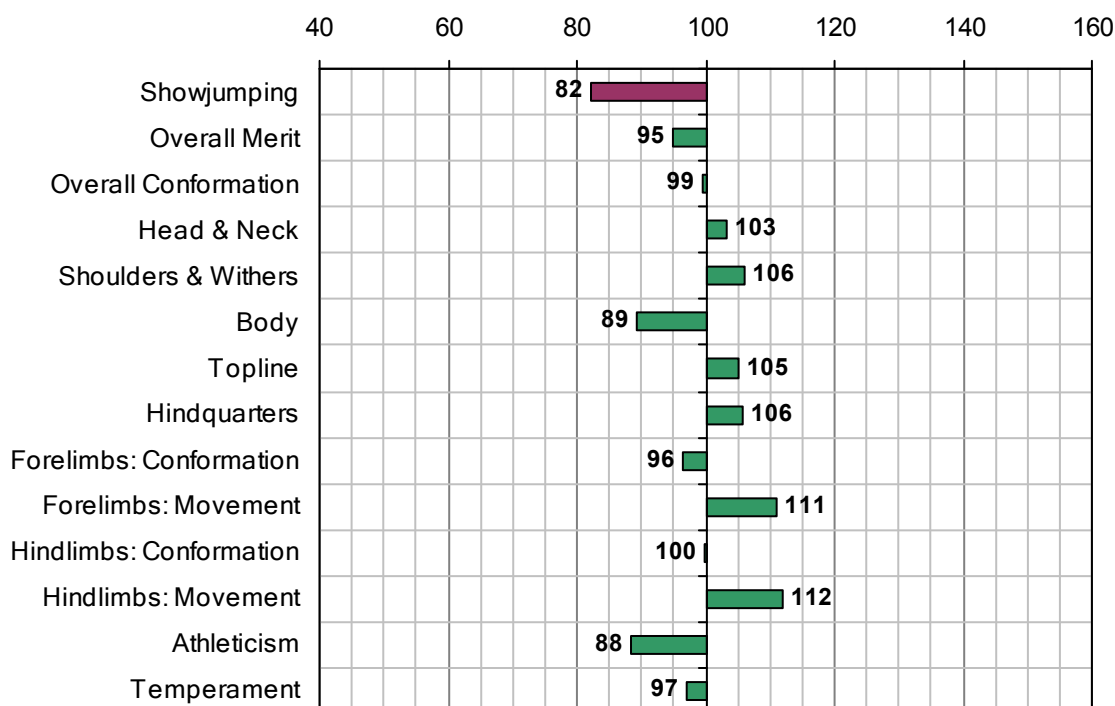

Estimated Breeding Values 2007

Irish Horse Board
Maynooth Business Campus,
Maynooth,
Co. Kildare,
Ireland.
Email: ihb@ihb.ie
www.irishsporthorse.com