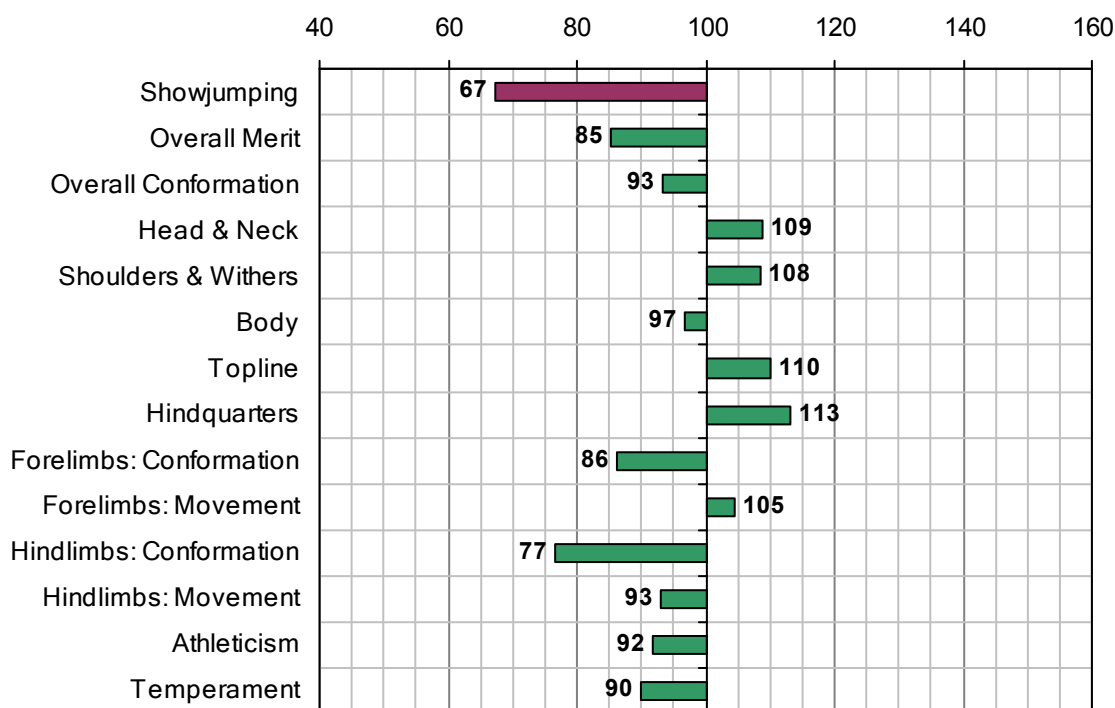

Estimated Breeding Values 2007

Irish Horse Board
Maynooth Business Campus,
Maynooth,
Co. Kildare,
Ireland.
Email: ihb@ihb.ie
www.irishsporthorse.com