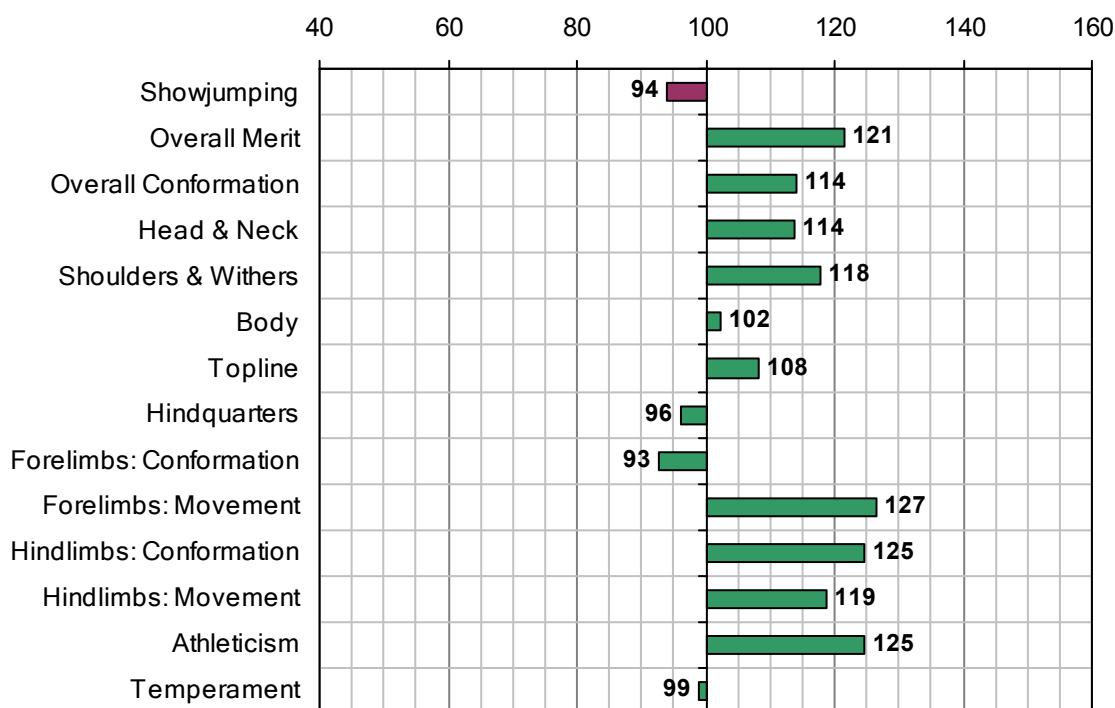

Estimated Breeding Values 2007

Irish Horse Board
Maynooth Business Campus,
Maynooth,
Co. Kildare,
Ireland.
Email: ihb@ihb.ie
www.irishsporthorse.com