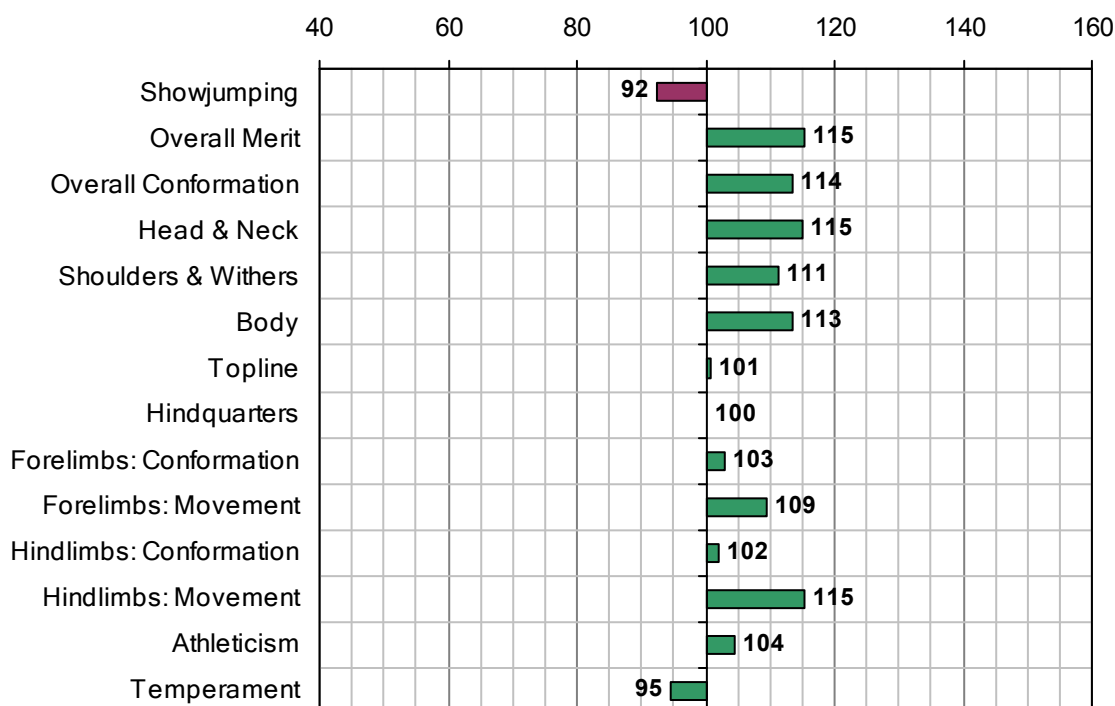

Inspection Evaluation 2007

Overall Merit Rank 2007:	79
Overall Merit EBV:	115
Accuracy Overall Merit EBV:	0.62
Stallion Inspection Year:	n/a
No. Progeny Inspected:	4

Estimated Breeding Values 2007

Irish Horse Board
 Maynooth Business Campus,
 Maynooth,
 Co. Kildare,
 Ireland.
 Email: ihb@ihb.ie
 www.irishsporthorse.com