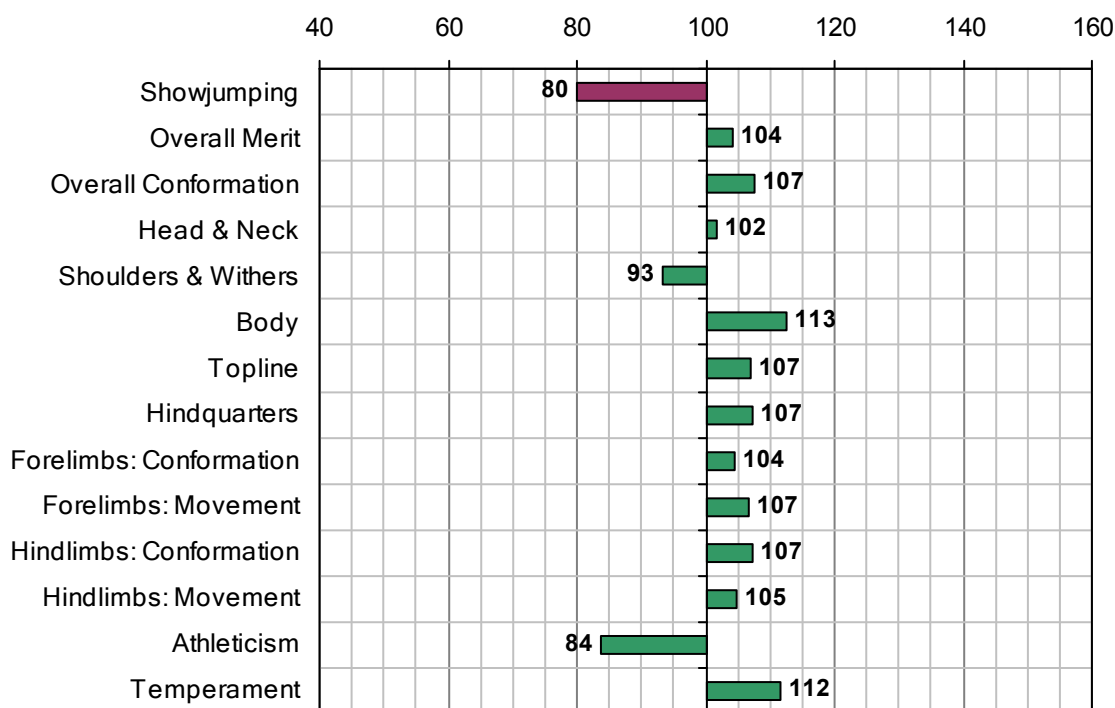

Estimated Breeding Values 2007

Irish Horse Board
Maynooth Business Campus,
Maynooth,
Co. Kildare,
Ireland.
Email: ihb@ihb.ie
www.irishsporthorse.com