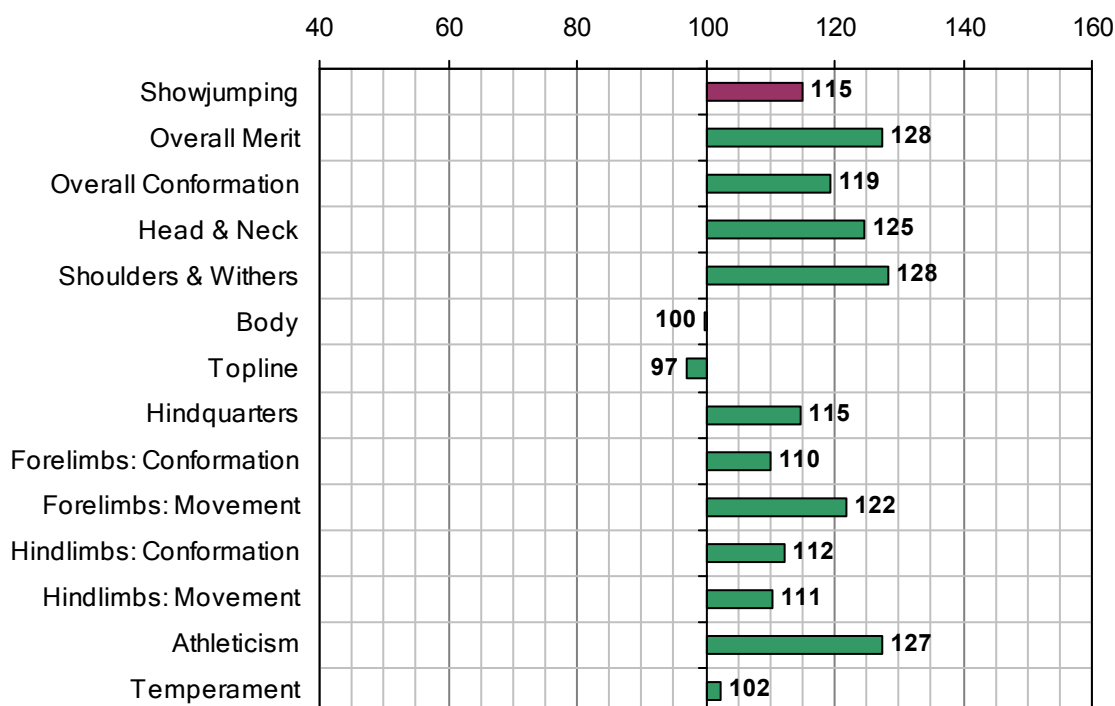

Estimated Breeding Values 2007

Irish Horse Board
Maynooth Business Campus,
Maynooth,
Co. Kildare,
Ireland.
Email: ihb@ihb.ie
www.irishsporthorse.com