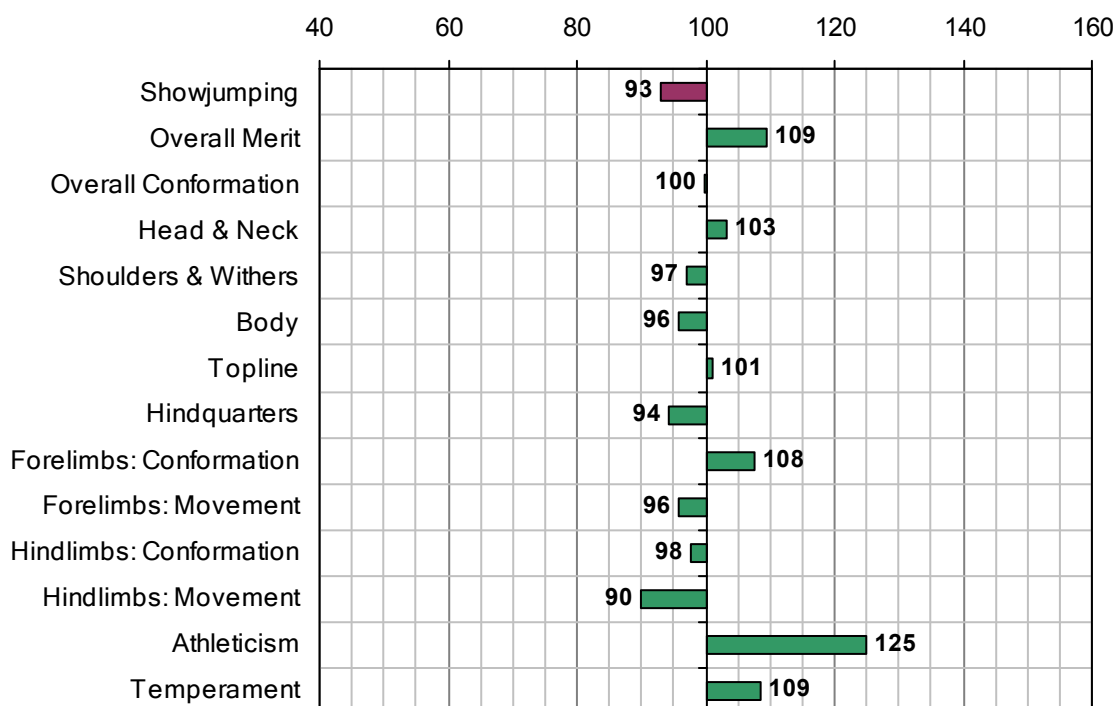

Estimated Breeding Values 2007

Irish Horse Board
Maynooth Business Campus,
Maynooth,
Co. Kildare,
Ireland.
Email: ihb@ihb.ie
www.irishsporthorse.com