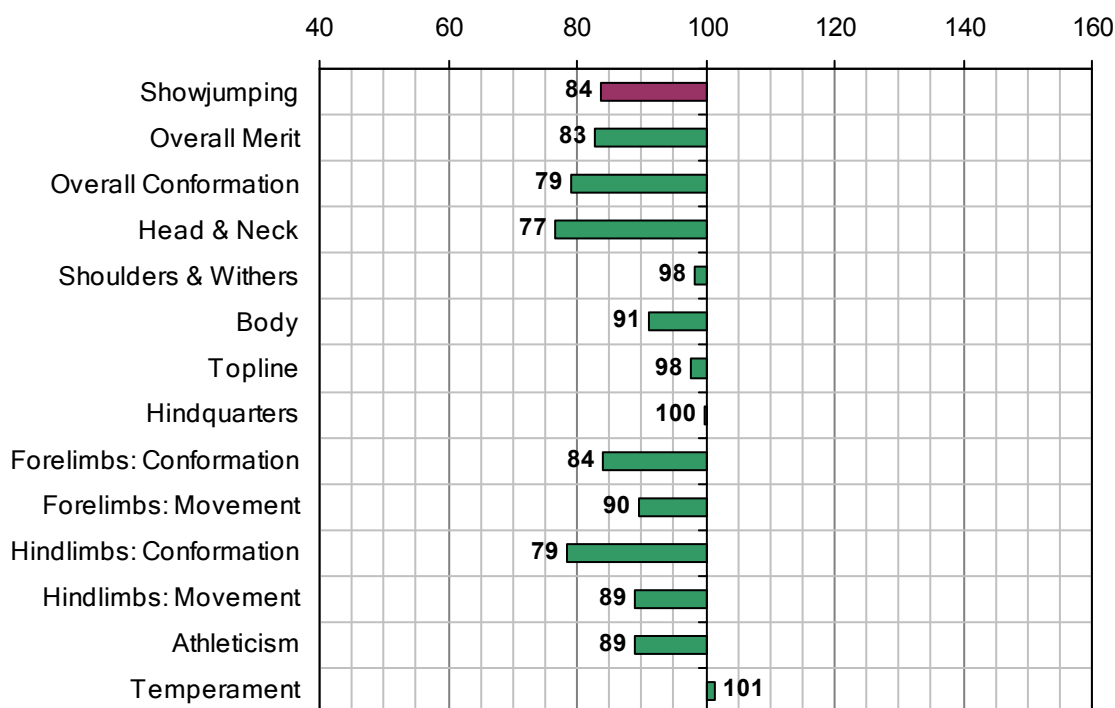

Estimated Breeding Values 2007

Irish Horse Board
Maynooth Business Campus,
Maynooth,
Co. Kildare,
Ireland.
Email: ihb@ihb.ie
www.irishsporthorse.com