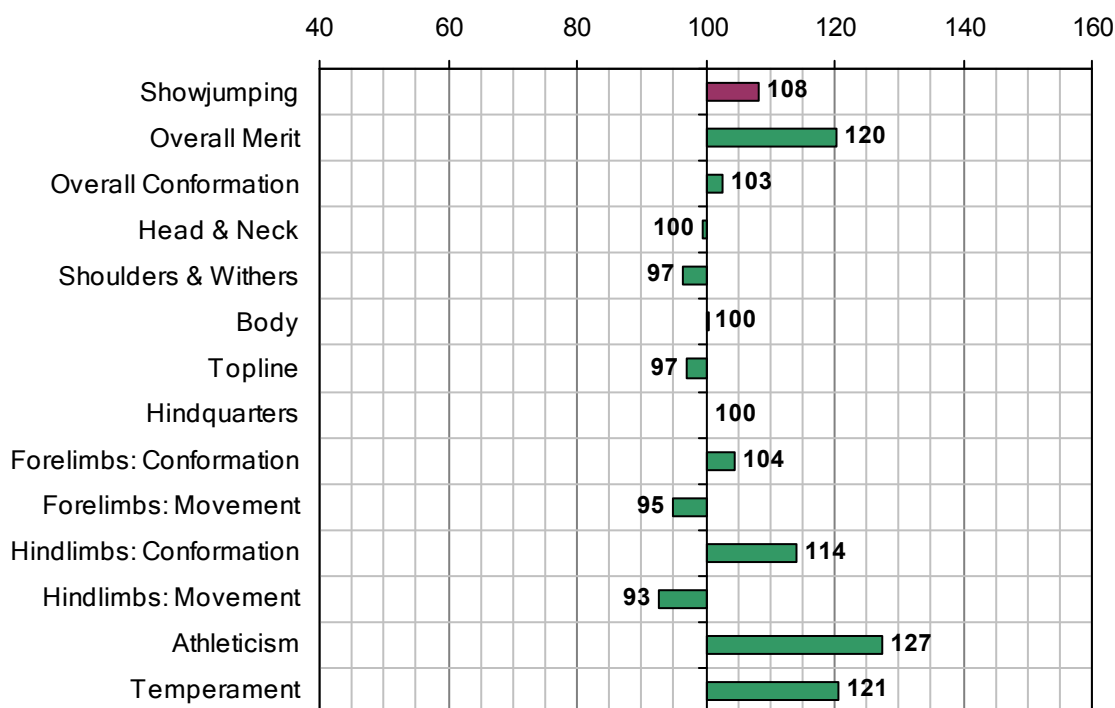

Estimated Breeding Values 2007

Irish Horse Board
Maynooth Business Campus,
Maynooth,
Co. Kildare,
Ireland.
Email: ihb@ihb.ie
www.irishsporthorse.com