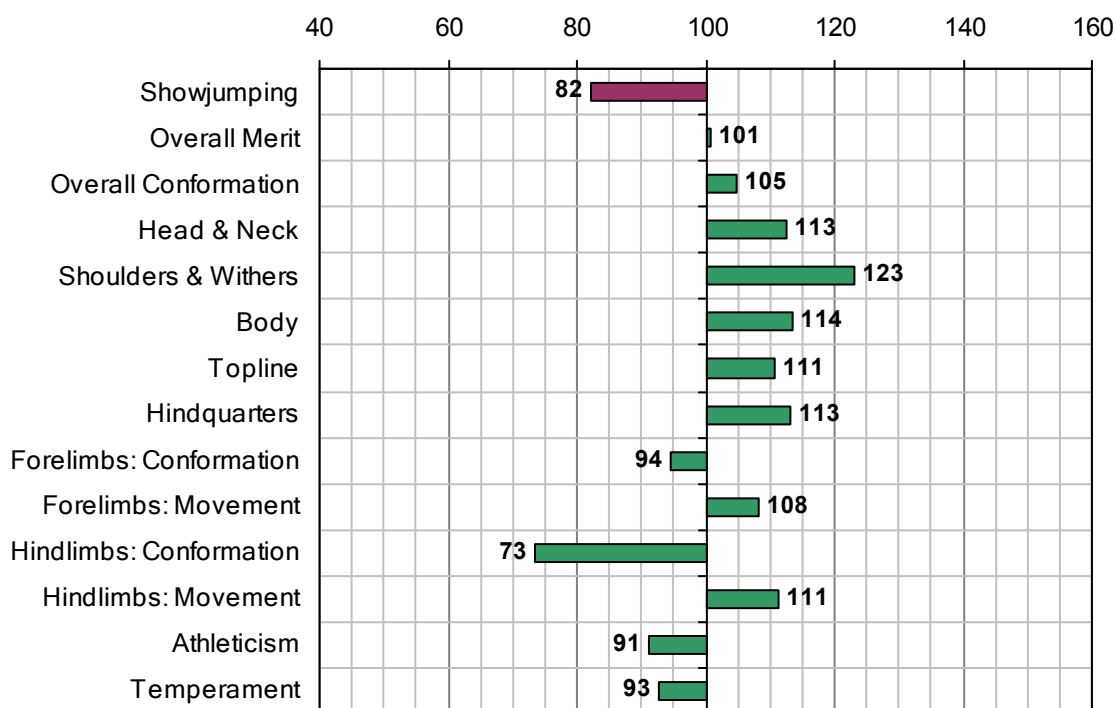

Estimated Breeding Values 2007

Irish Horse Board
Maynooth Business Campus,
Maynooth,
Co. Kildare,
Ireland.
Email: ihb@ihb.ie
www.irishsporthorse.com