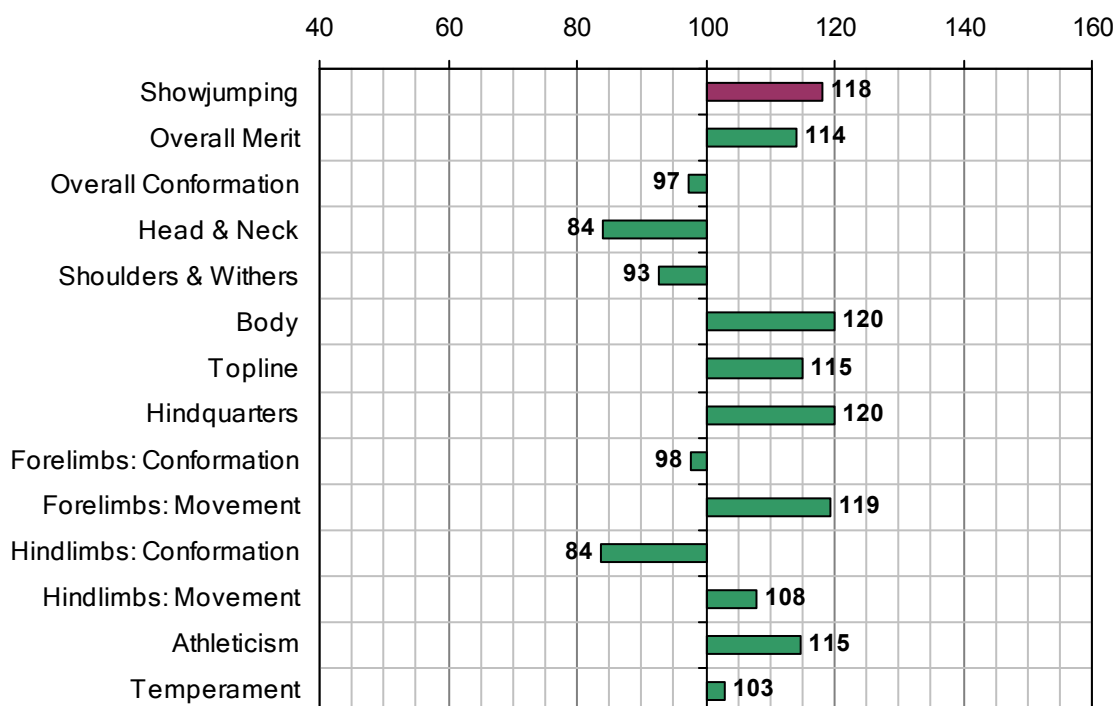

Estimated Breeding Values 2007

Irish Horse Board
Maynooth Business Campus,
Maynooth,
Co. Kildare,
Ireland.
Email: ihb@ihb.ie
www.irishsporthorse.com