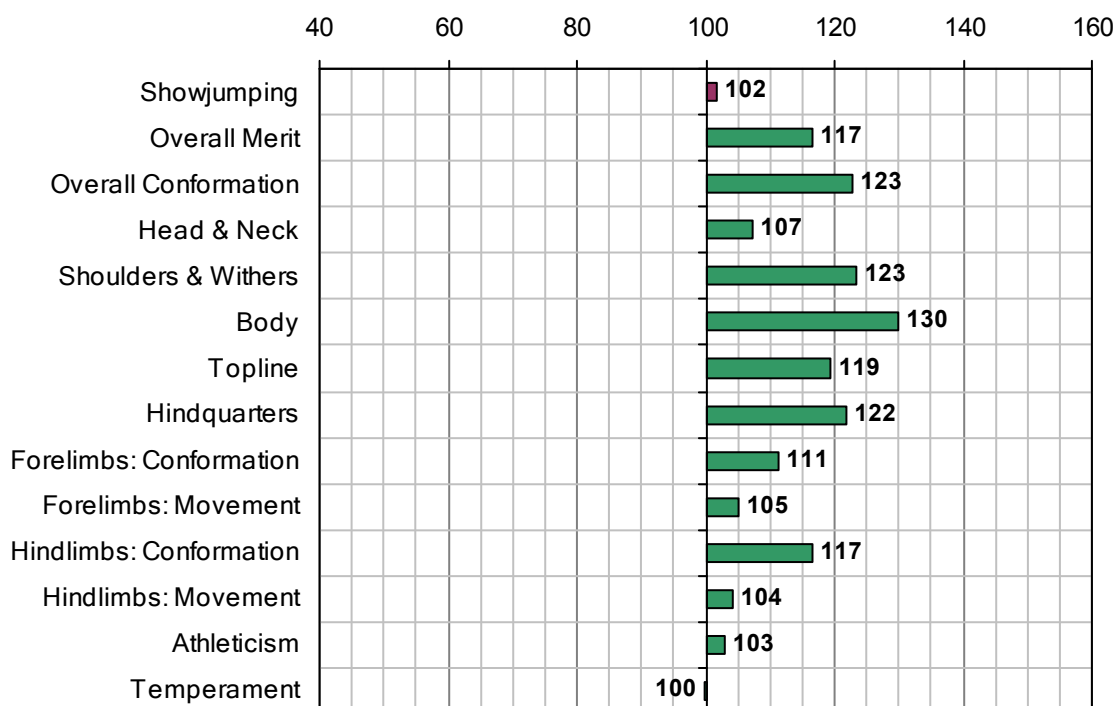

Estimated Breeding Values 2007

Irish Horse Board
Maynooth Business Campus,
Maynooth,
Co. Kildare,
Ireland.
Email: ihb@ihb.ie
www.irishsporthorse.com