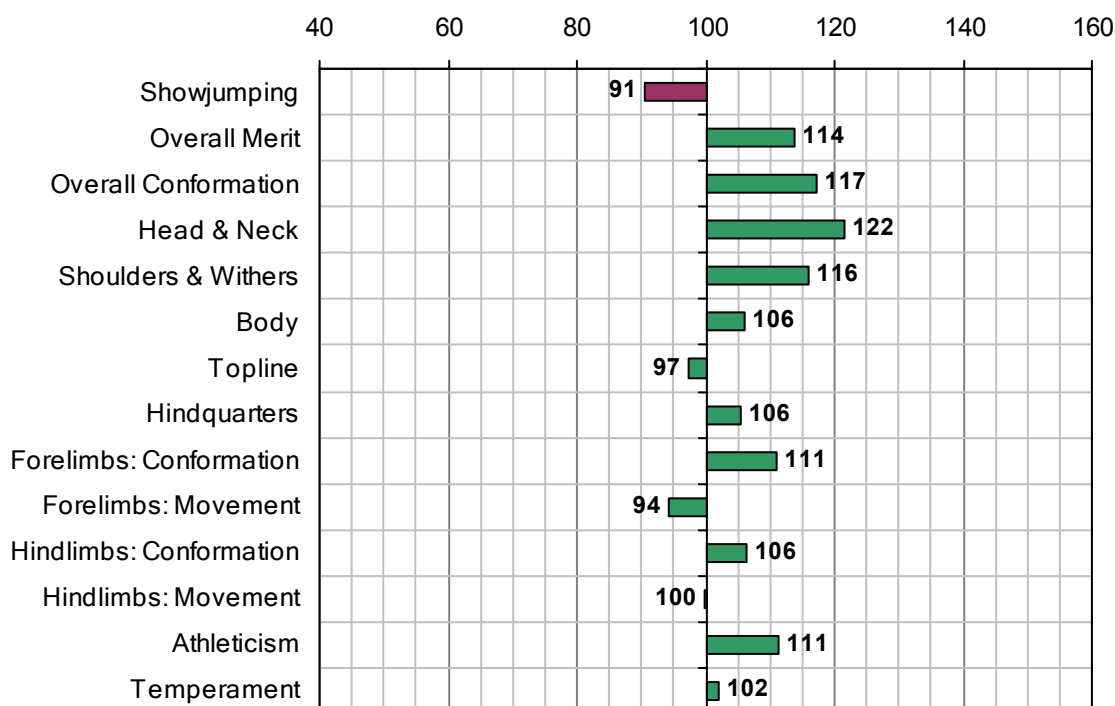

Estimated Breeding Values 2007

Irish Horse Board
Maynooth Business Campus,
Maynooth,
Co. Kildare,
Ireland.
Email: ihb@ihb.ie
www.irishsporthorse.com