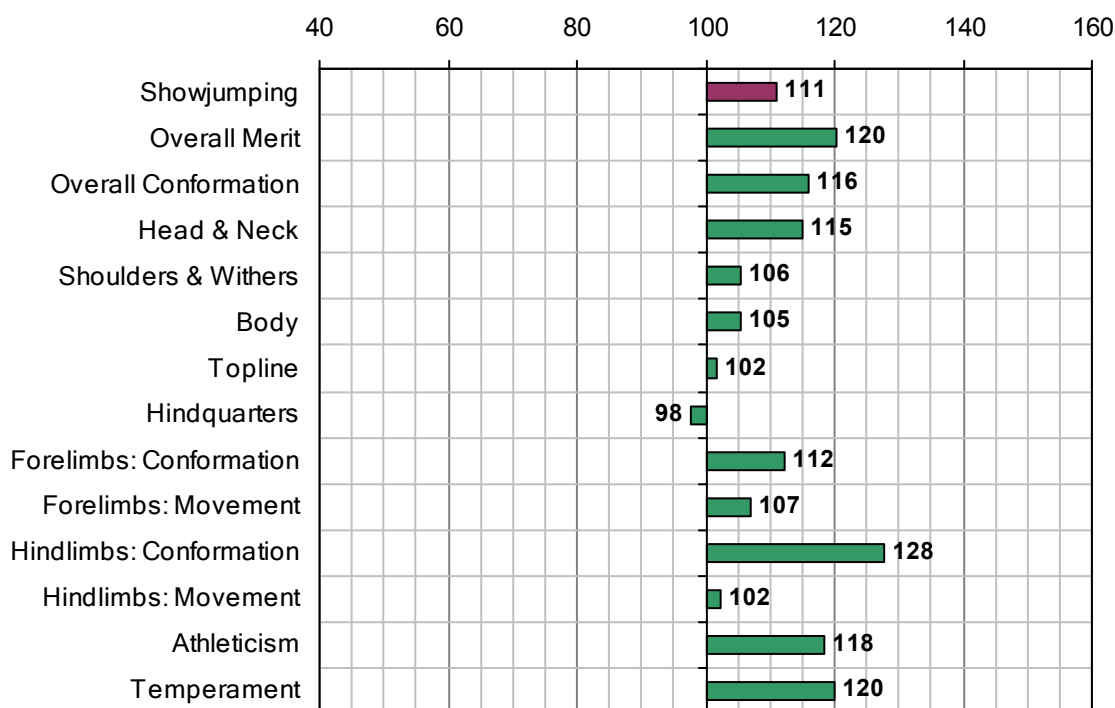

Estimated Breeding Values 2007

Irish Horse Board
Maynooth Business Campus,
Maynooth,
Co. Kildare,
Ireland.
Email: ihb@ihb.ie
www.irishsporthorse.com