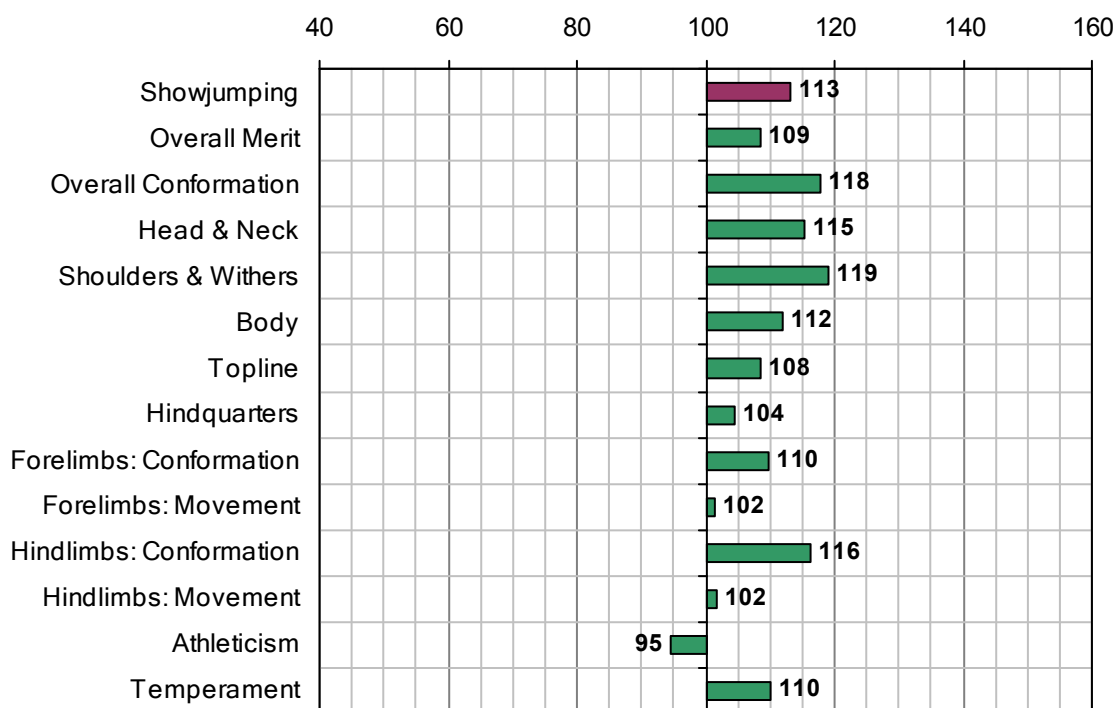

Estimated Breeding Values 2007

Irish Horse Board
Maynooth Business Campus,
Maynooth,
Co. Kildare,
Ireland.
Email: ihb@ihb.ie
www.irishsporthorse.com