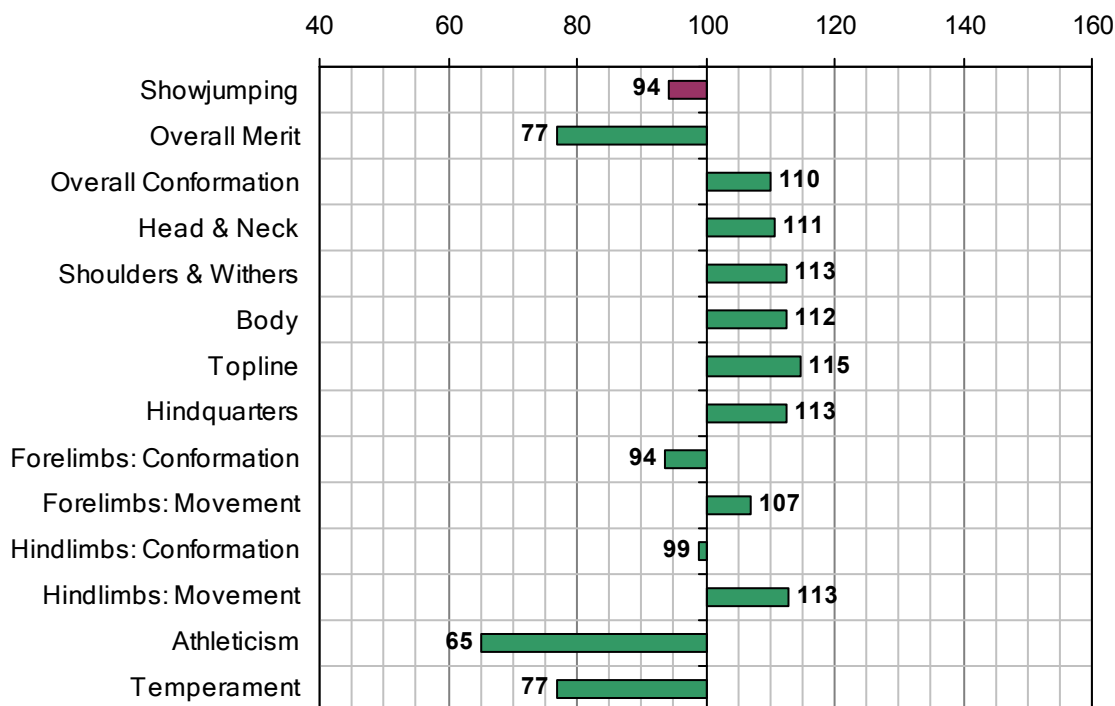

Estimated Breeding Values 2007

Irish Horse Board
Maynooth Business Campus,
Maynooth,
Co. Kildare,
Ireland.
Email: ihb@ihb.ie
www.irishsporthorse.com