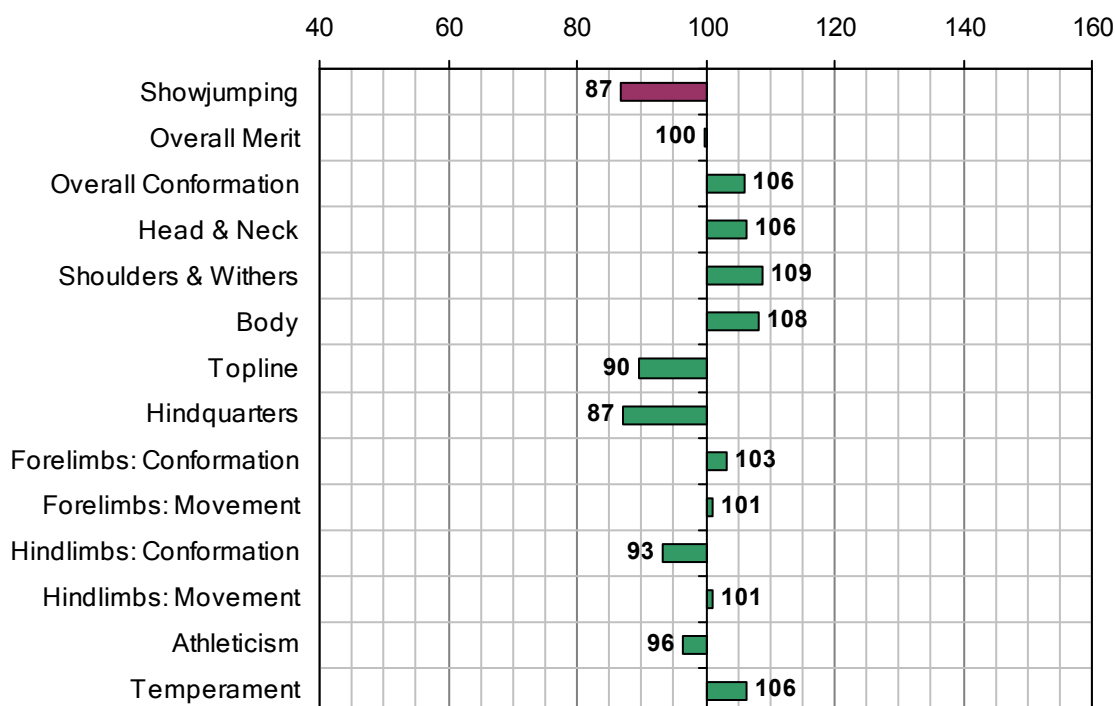

Estimated Breeding Values 2007

Irish Horse Board
Maynooth Business Campus,
Maynooth,
Co. Kildare,
Ireland.
Email: ihb@ihb.ie
www.irishsporthorse.com