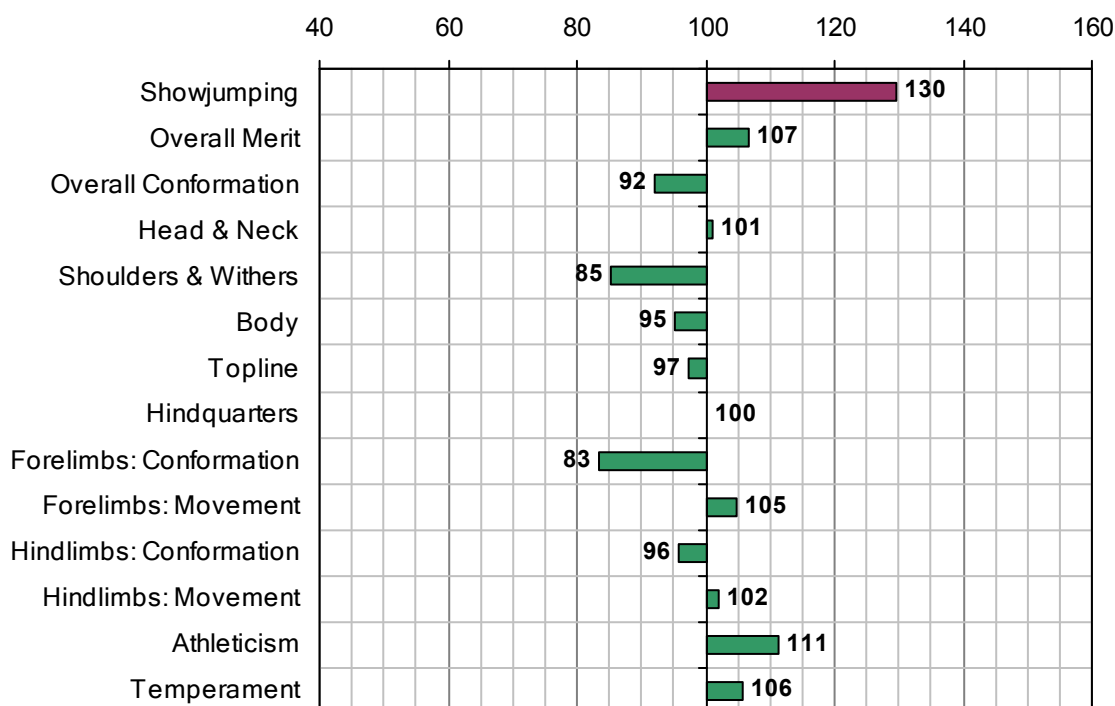

Estimated Breeding Values 2007

Irish Horse Board
Maynooth Business Campus,
Maynooth,
Co. Kildare,
Ireland.
Email: ihb@ihb.ie
www.irishsporthorse.com