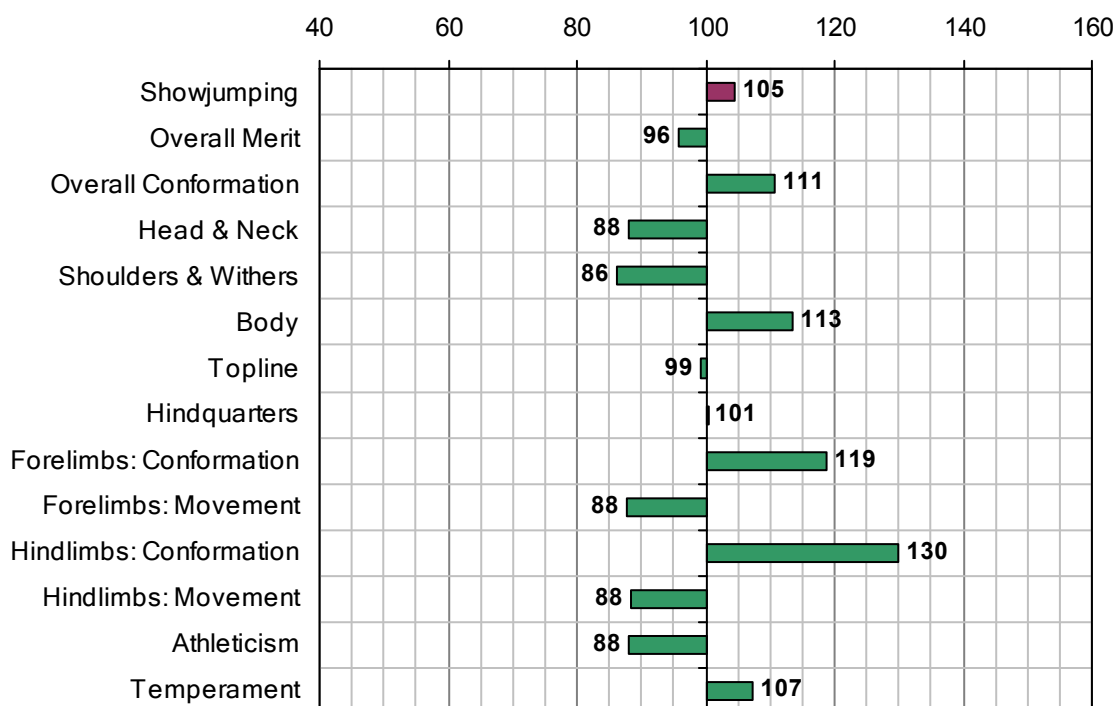

Estimated Breeding Values 2007

Irish Horse Board
Maynooth Business Campus,
Maynooth,
Co. Kildare,
Ireland.
Email: ihb@ihb.ie
www.irishsporthorse.com