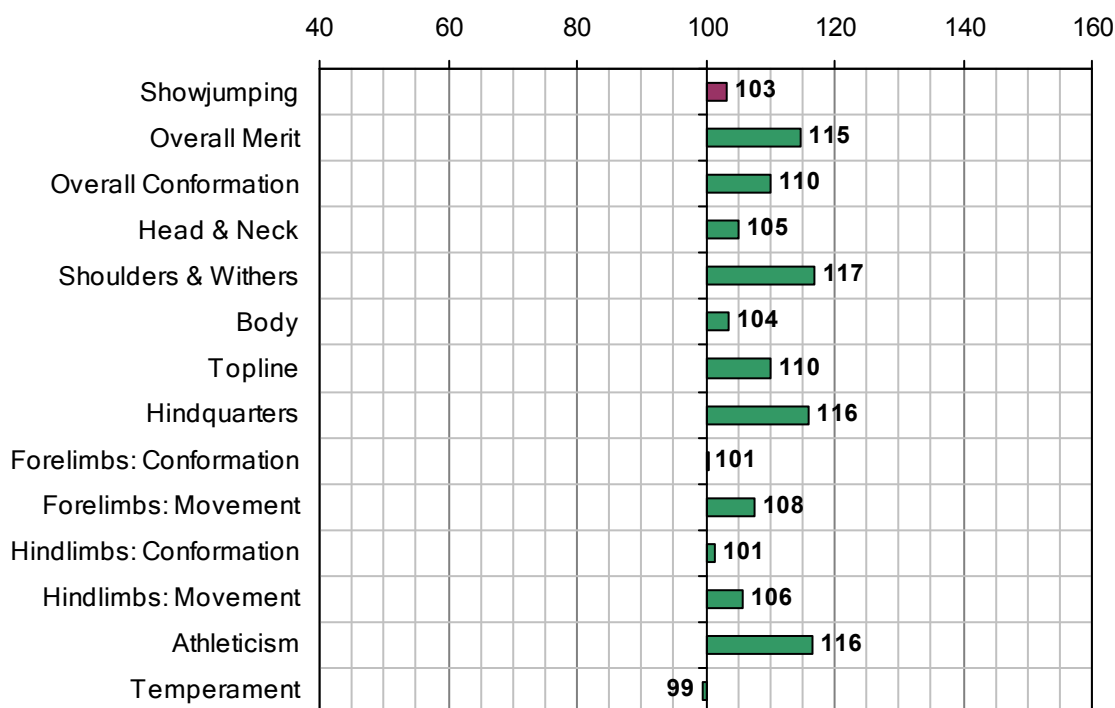

Estimated Breeding Values 2007

Irish Horse Board
Maynooth Business Campus,
Maynooth,
Co. Kildare,
Ireland.
Email: ihb@ihb.ie
www.irishsporthorse.com