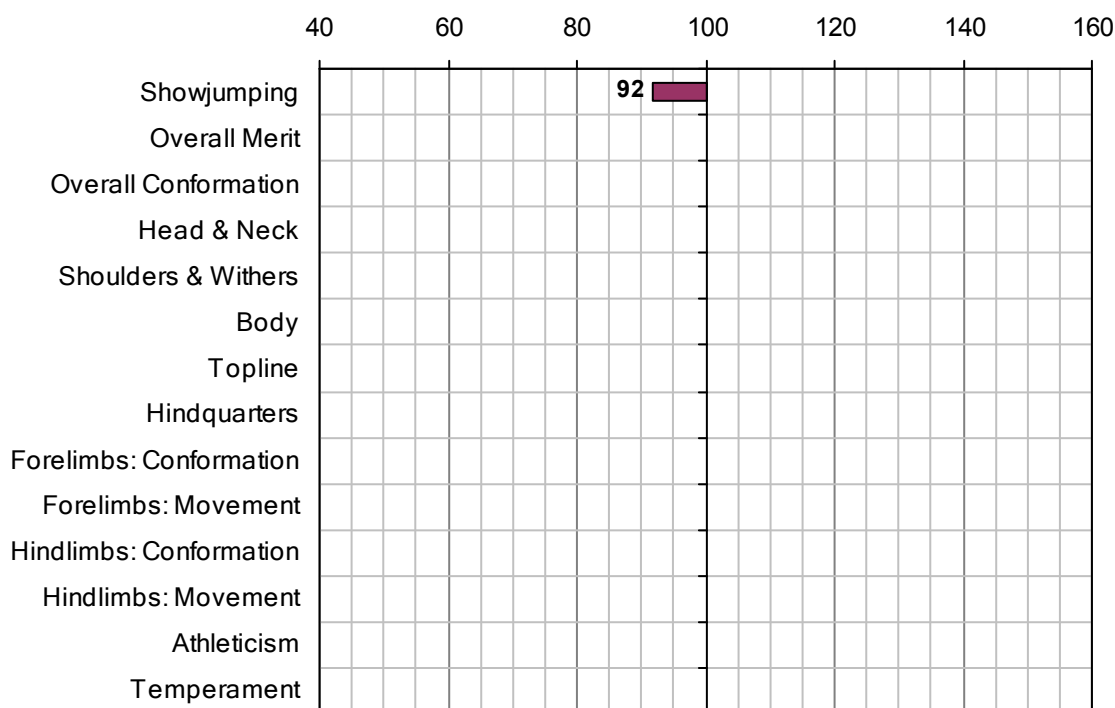

Estimated Breeding Values 2007

Irish Horse Board
Maynooth Business Campus,
Maynooth,
Co. Kildare,
Ireland.
Email: ihb@ihb.ie
www.irishsporthorse.com