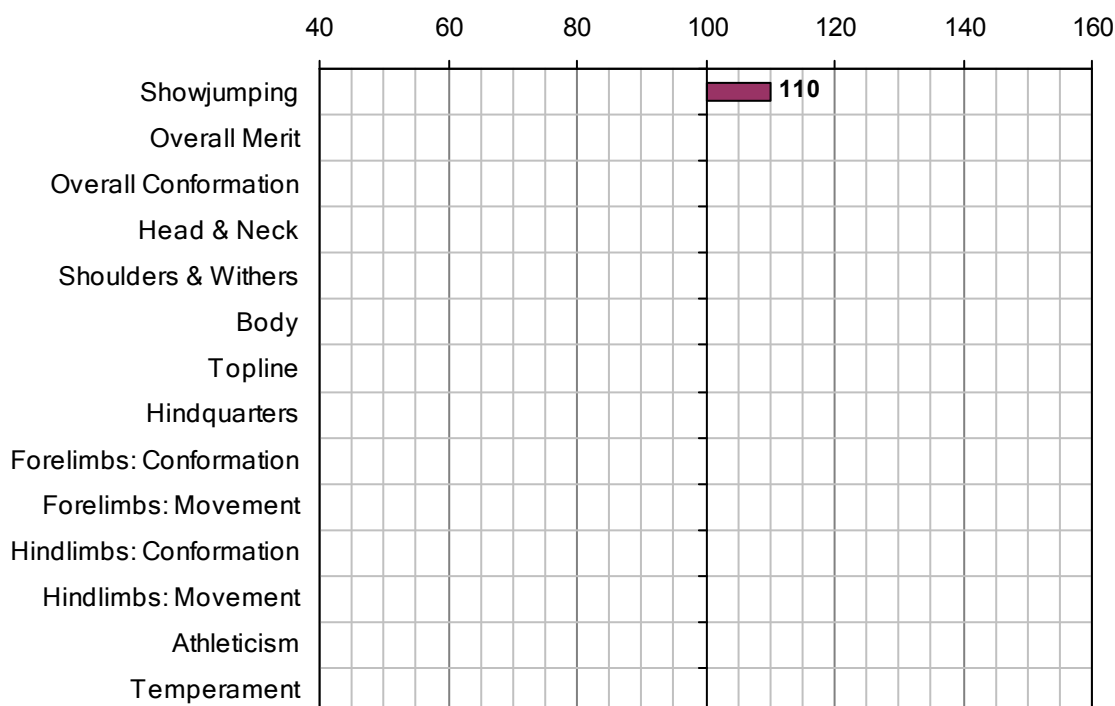

Estimated Breeding Values 2007

Irish Horse Board
Maynooth Business Campus,
Maynooth,
Co. Kildare,
Ireland.
Email: ihb@ihb.ie
www.irishsporthorse.com