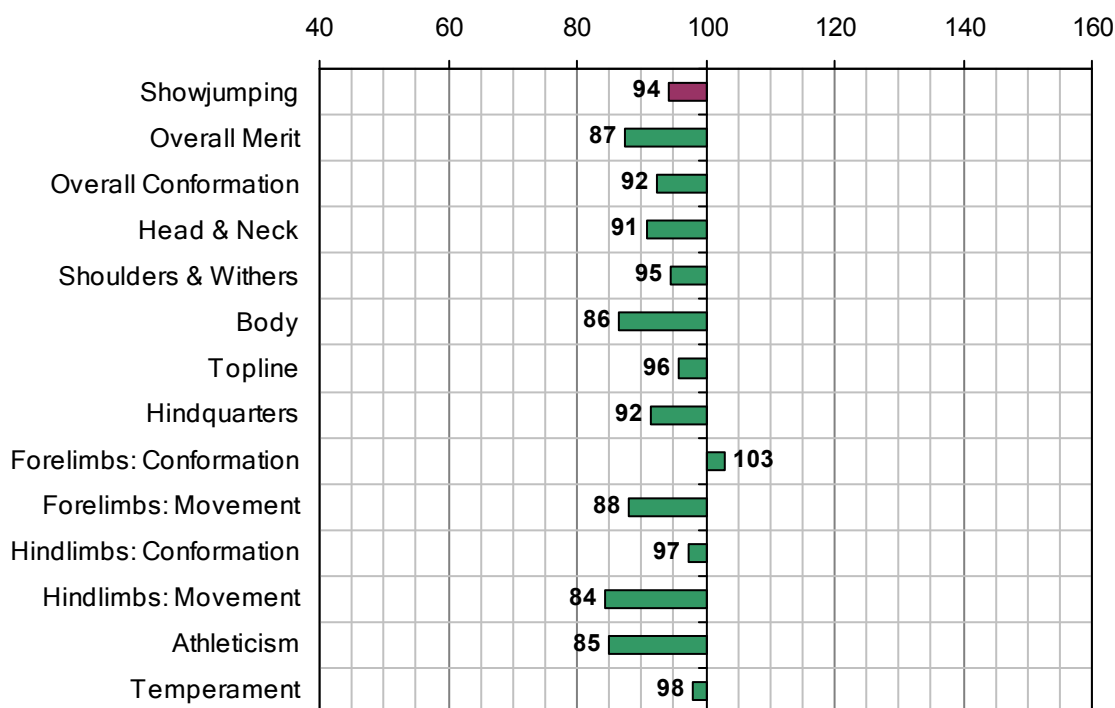

Estimated Breeding Values 2007

Irish Horse Board
Maynooth Business Campus,
Maynooth,
Co. Kildare,
Ireland.
Email: ihb@ihb.ie
www.irishsporthorse.com