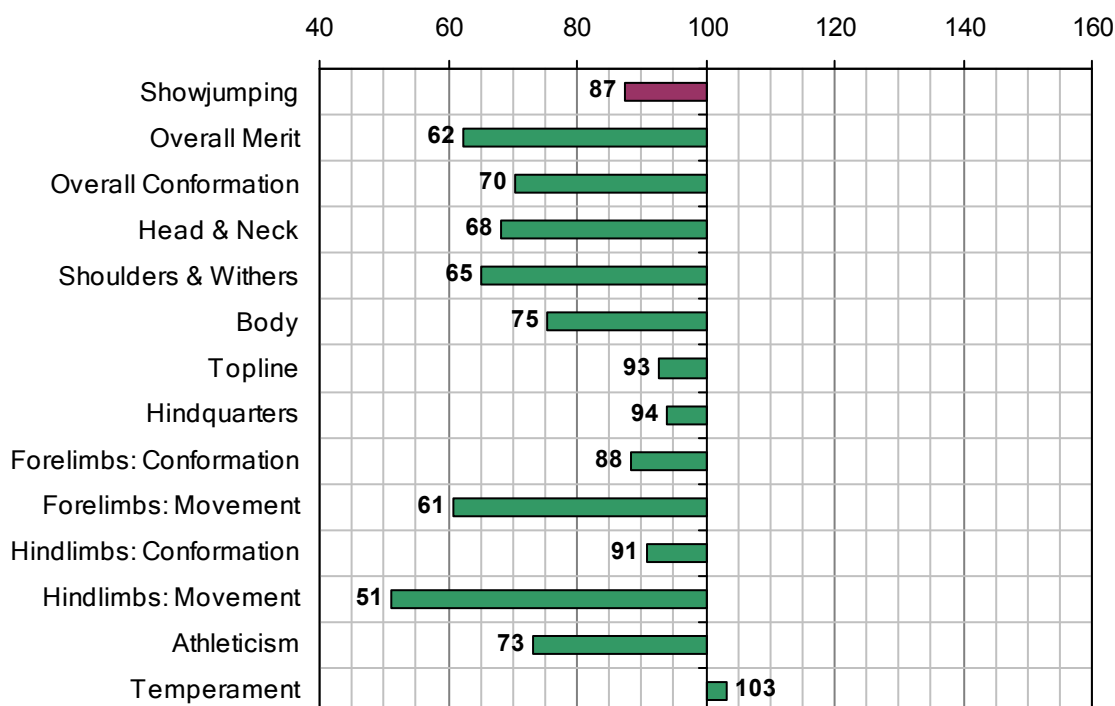

Estimated Breeding Values 2007

Irish Horse Board
Maynooth Business Campus,
Maynooth,
Co. Kildare,
Ireland.
Email: ihb@ihb.ie
www.irishsporthorse.com