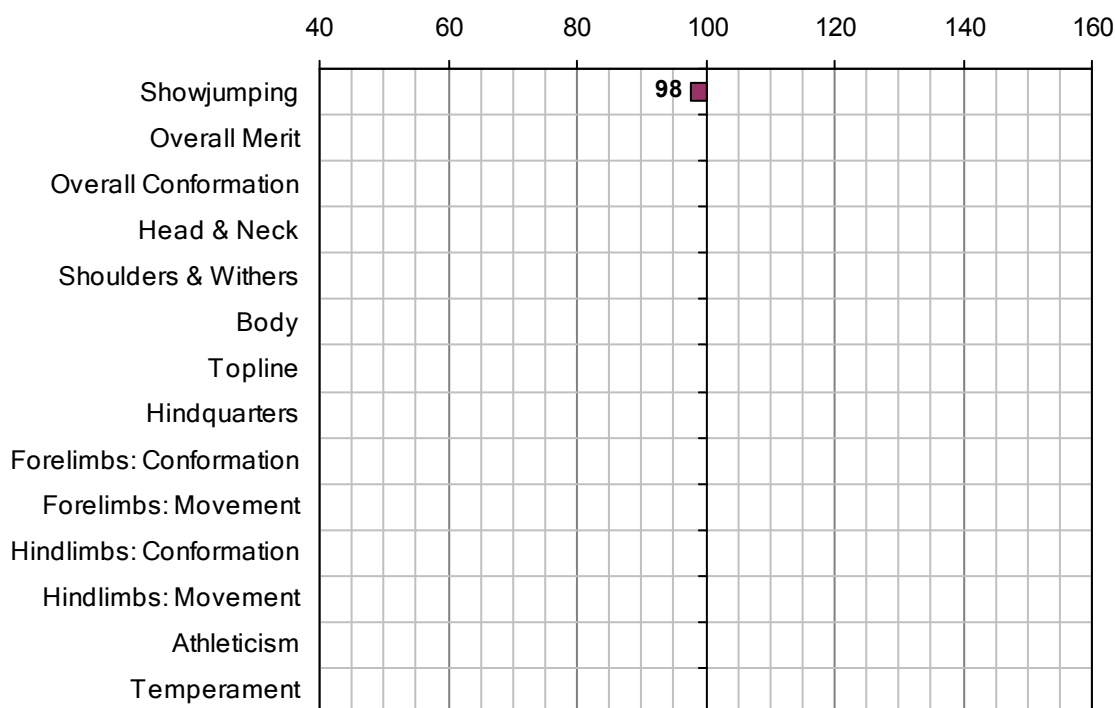

Estimated Breeding Values 2007

Irish Horse Board
Maynooth Business Campus,
Maynooth,
Co. Kildare,
Ireland.
Email: ihb@ihb.ie
www.irishsporthorse.com