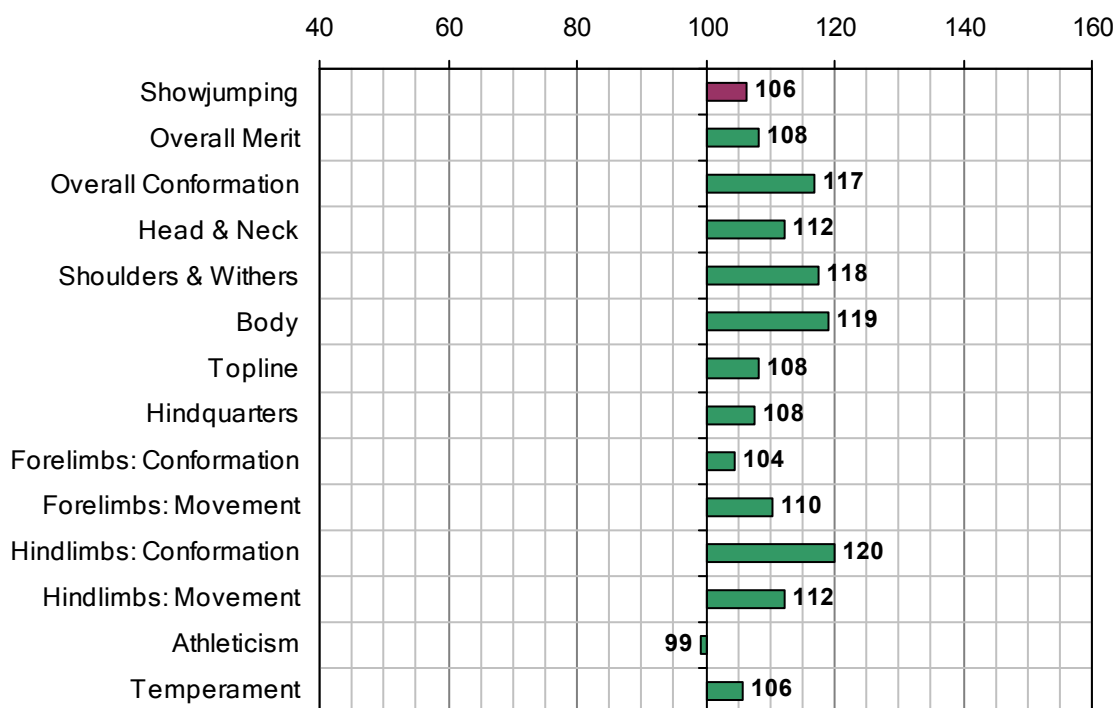

Estimated Breeding Values 2007

Irish Horse Board
Maynooth Business Campus,
Maynooth,
Co. Kildare,
Ireland.
Email: ihb@ihb.ie
www.irishsporthorse.com