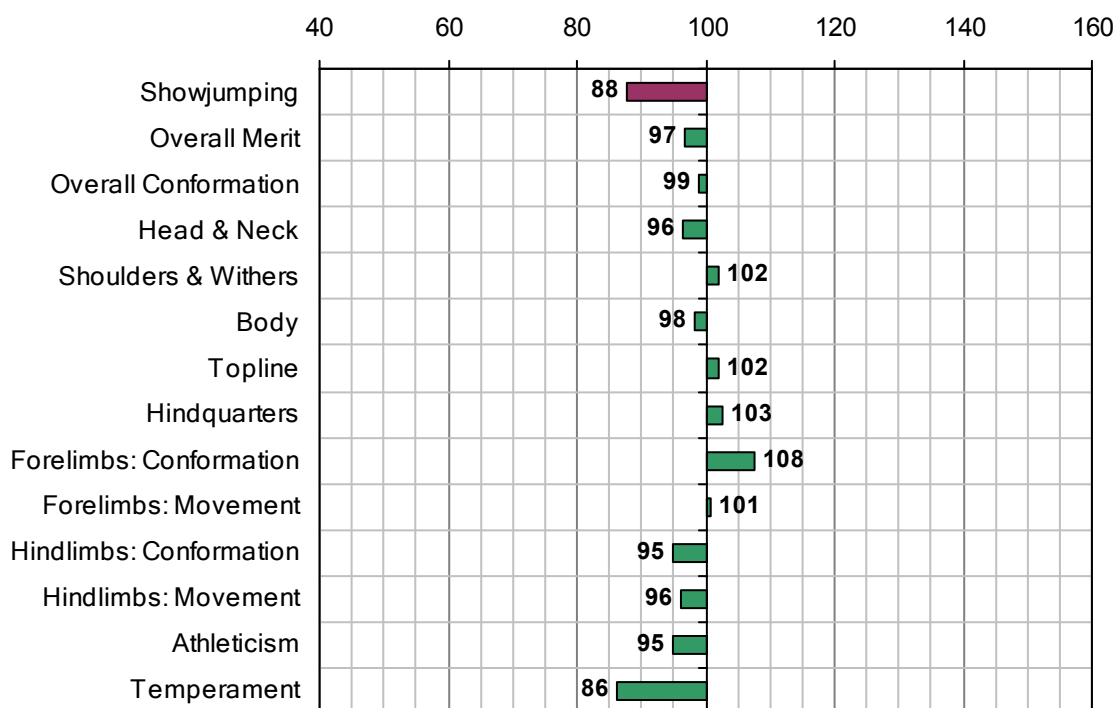

Estimated Breeding Values 2007

Irish Horse Board
Maynooth Business Campus,
Maynooth,
Co. Kildare,
Ireland.
Email: ihb@ihb.ie
www.irishsporthorse.com