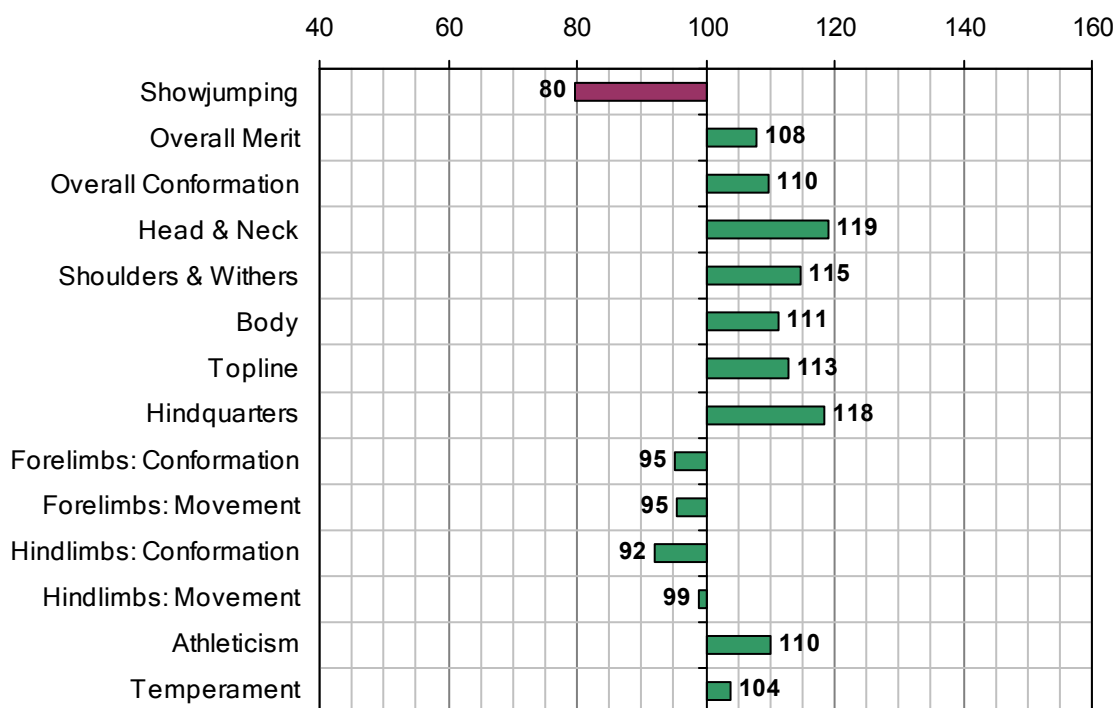

Estimated Breeding Values 2007

Irish Horse Board
Maynooth Business Campus,
Maynooth,
Co. Kildare,
Ireland.
Email: ihb@ihb.ie
www.irishsporthorse.com