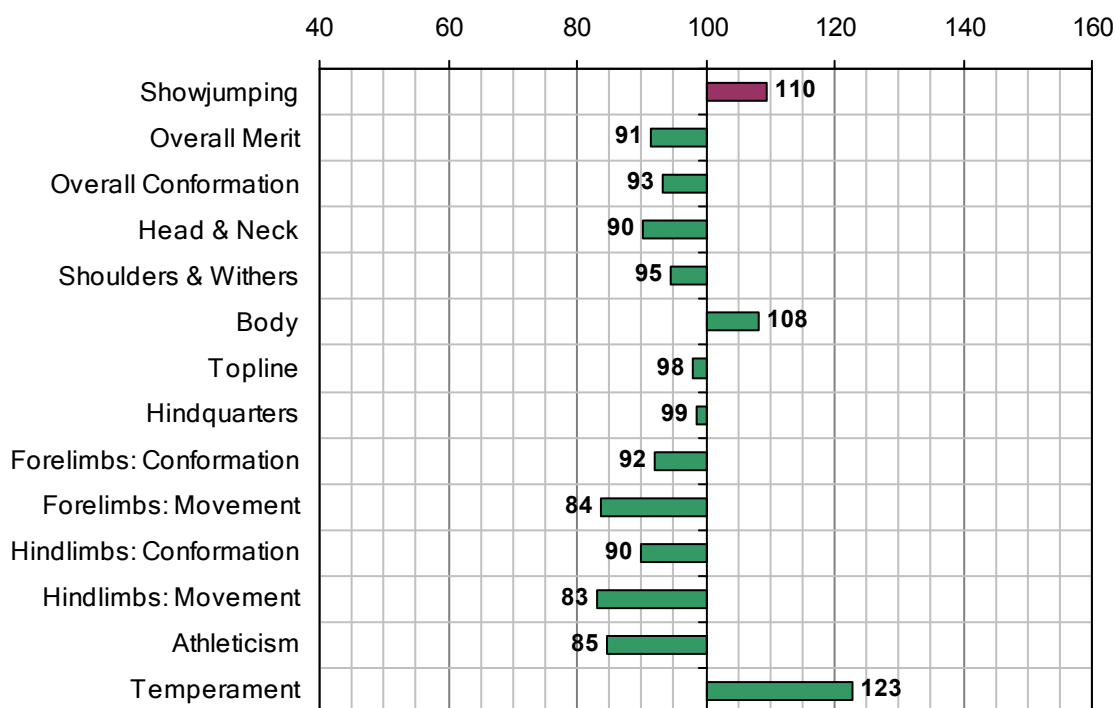

Estimated Breeding Values 2007

Irish Horse Board
Maynooth Business Campus,
Maynooth,
Co. Kildare,
Ireland.
Email: ihb@ihb.ie
www.irishsporthorse.com