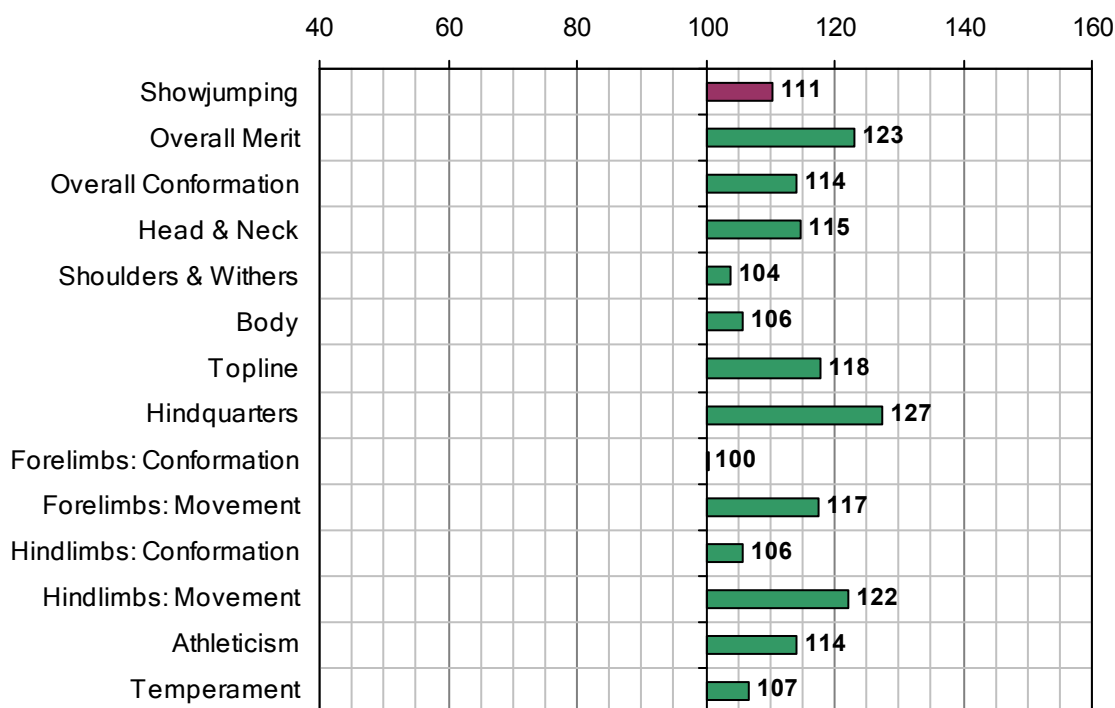

Estimated Breeding Values 2007

Irish Horse Board
Maynooth Business Campus,
Maynooth,
Co. Kildare,
Ireland.
Email: ihb@ihb.ie
www.irishsporthorse.com