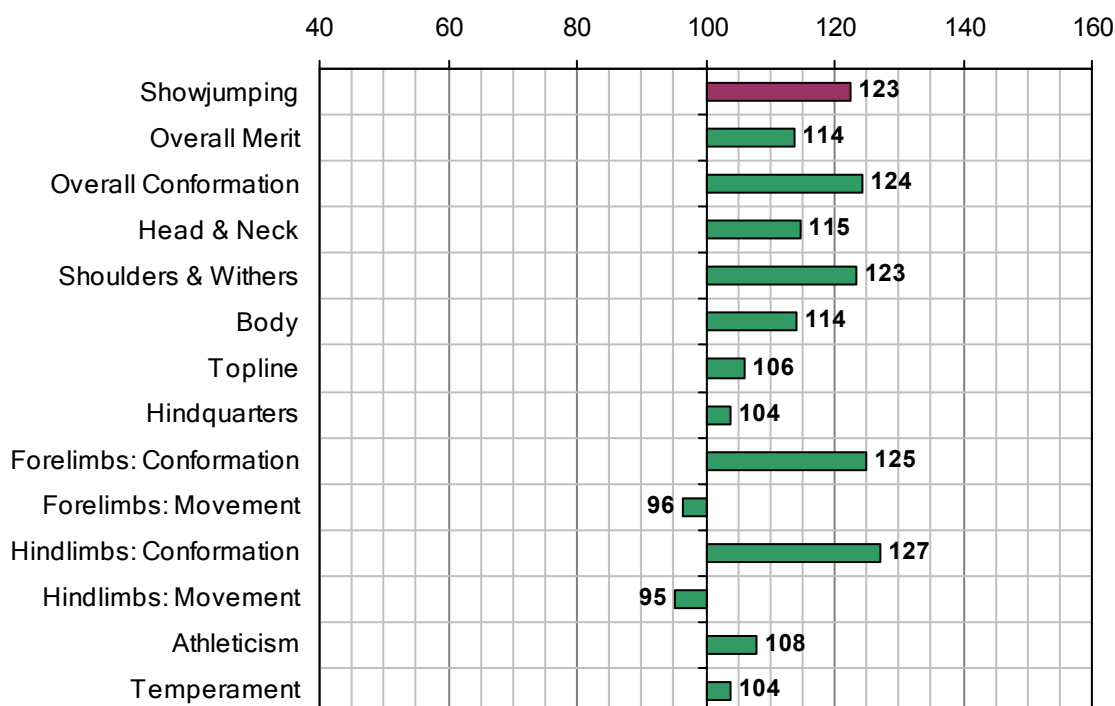

Estimated Breeding Values 2007

Irish Horse Board
Maynooth Business Campus,
Maynooth,
Co. Kildare,
Ireland.
Email: ihb@ihb.ie
www.irishsporthorse.com