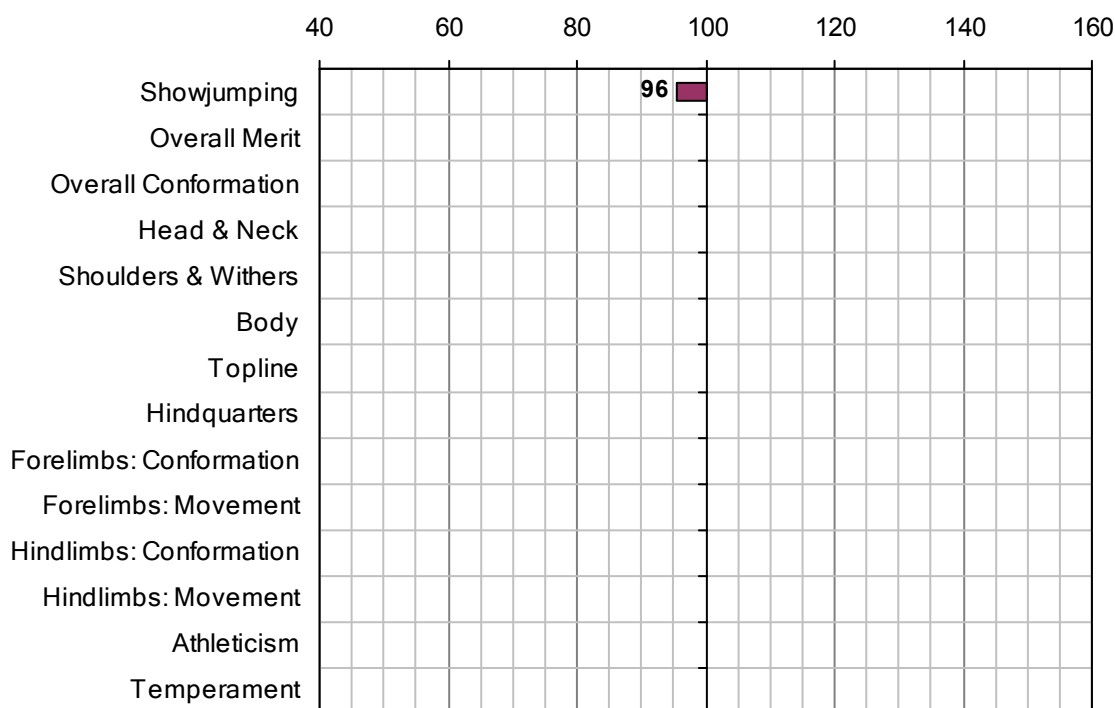

Estimated Breeding Values 2007

Irish Horse Board
Maynooth Business Campus,
Maynooth,
Co. Kildare,
Ireland.
Email: ihb@ihb.ie
www.irishsporthorse.com