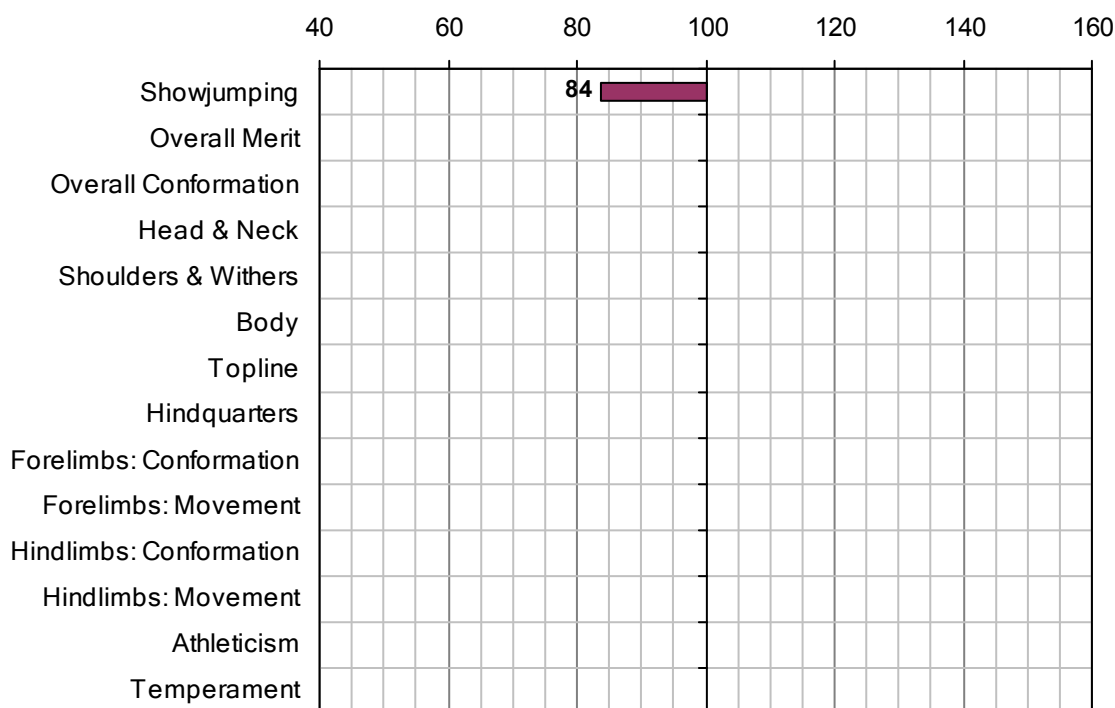

Estimated Breeding Values 2007

Irish Horse Board
Maynooth Business Campus,
Maynooth,
Co. Kildare,
Ireland.
Email: ihb@ihb.ie
www.irishsporthorse.com