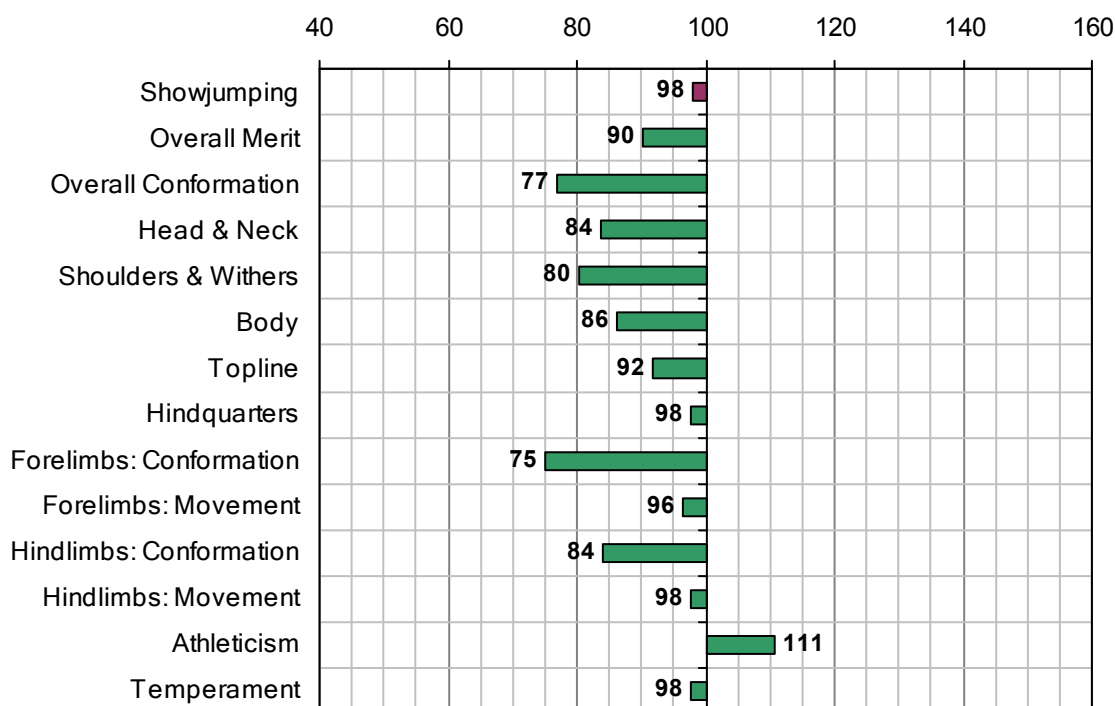

Estimated Breeding Values 2007

Irish Horse Board
Maynooth Business Campus,
Maynooth,
Co. Kildare,
Ireland.
Email: ihb@ihb.ie
www.irishsporthorse.com