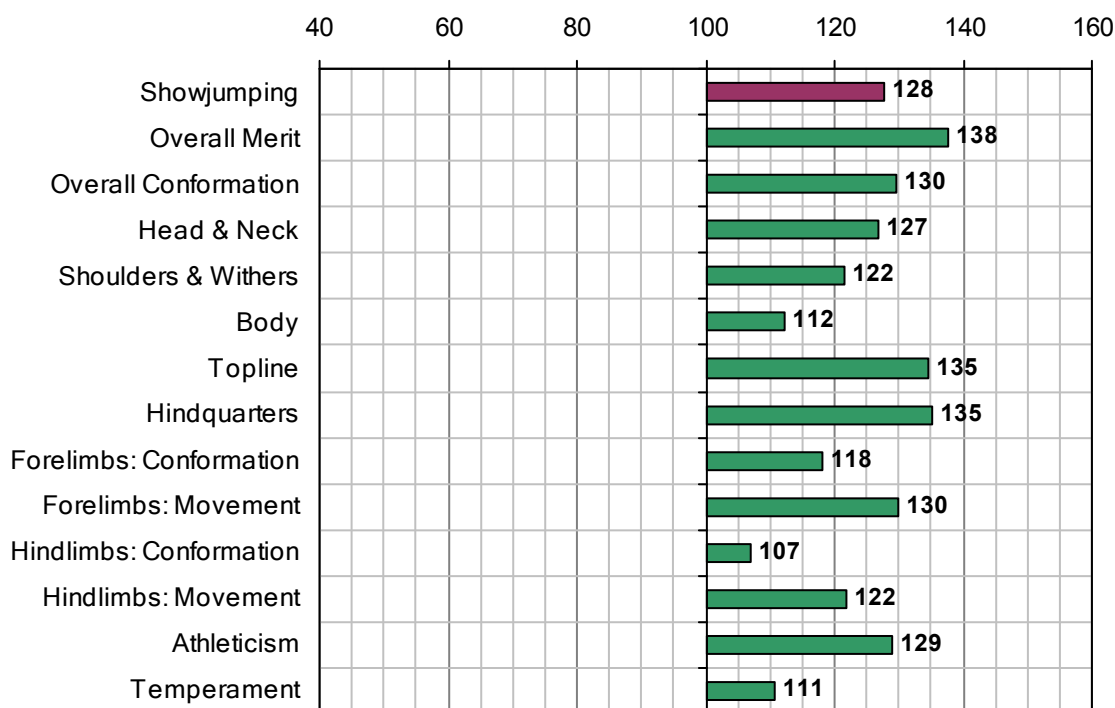

Estimated Breeding Values 2007

Irish Horse Board
Maynooth Business Campus,
Maynooth,
Co. Kildare,
Ireland.
Email: ihb@ihb.ie
www.irishsporthorse.com