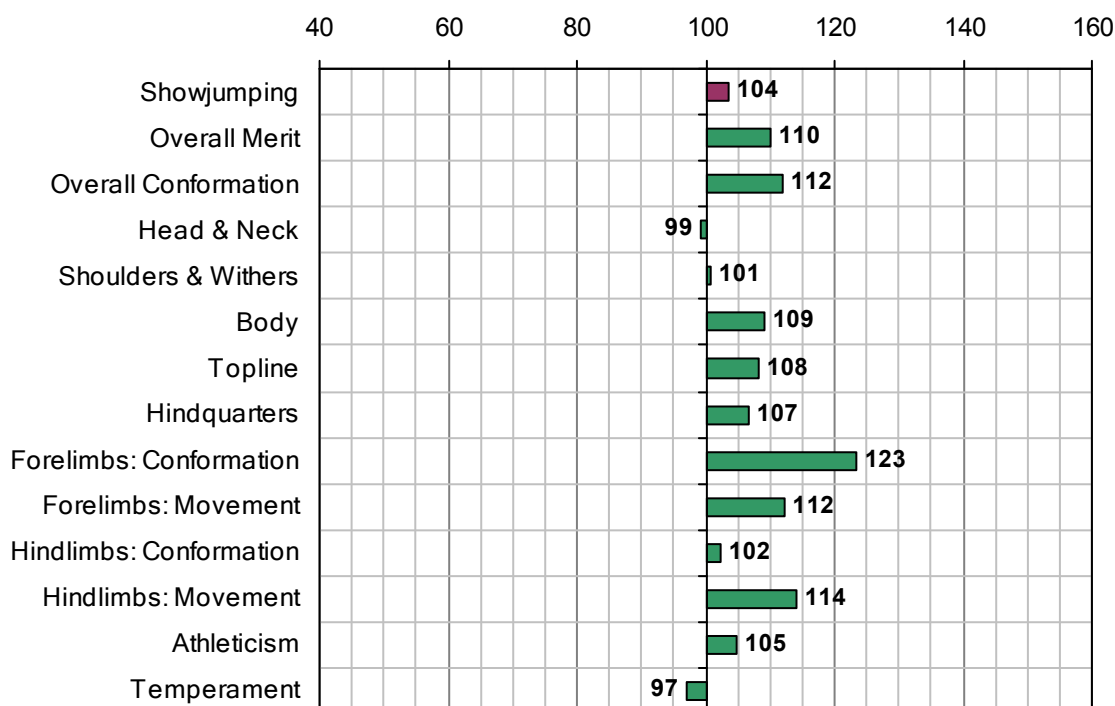

Estimated Breeding Values 2007

Irish Horse Board
Maynooth Business Campus,
Maynooth,
Co. Kildare,
Ireland.
Email: ihb@ihb.ie
www.irishsporthorse.com