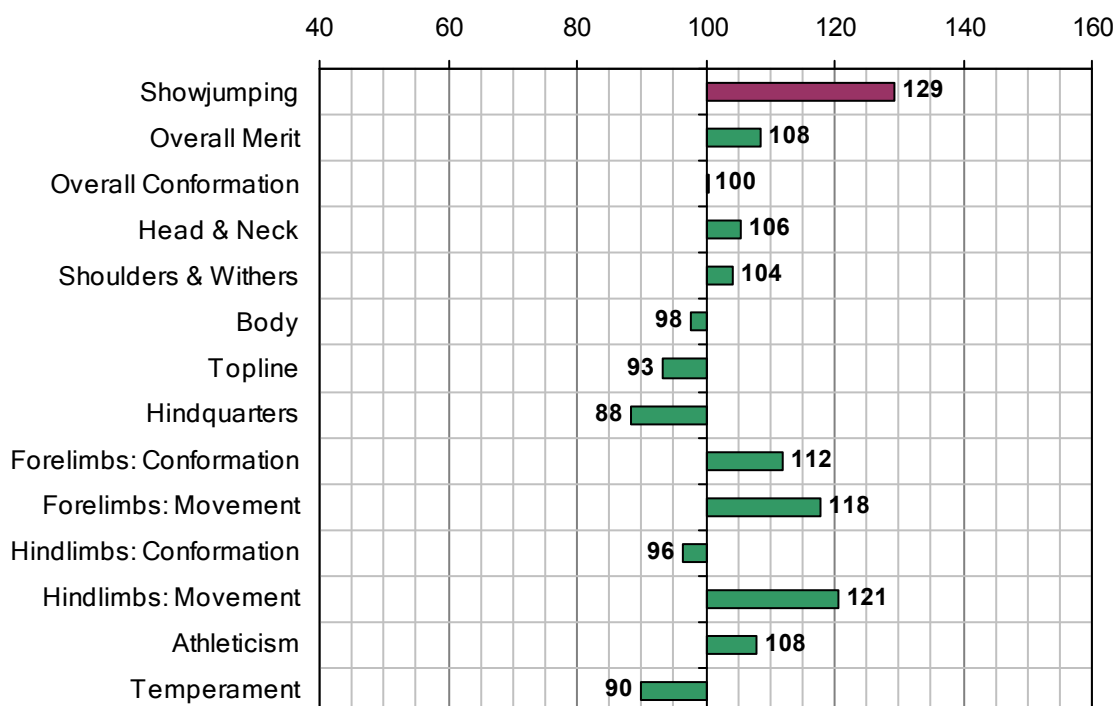

Estimated Breeding Values 2007

Irish Horse Board
Maynooth Business Campus,
Maynooth,
Co. Kildare,
Ireland.
Email: ihb@ihb.ie
www.irishsporthorse.com