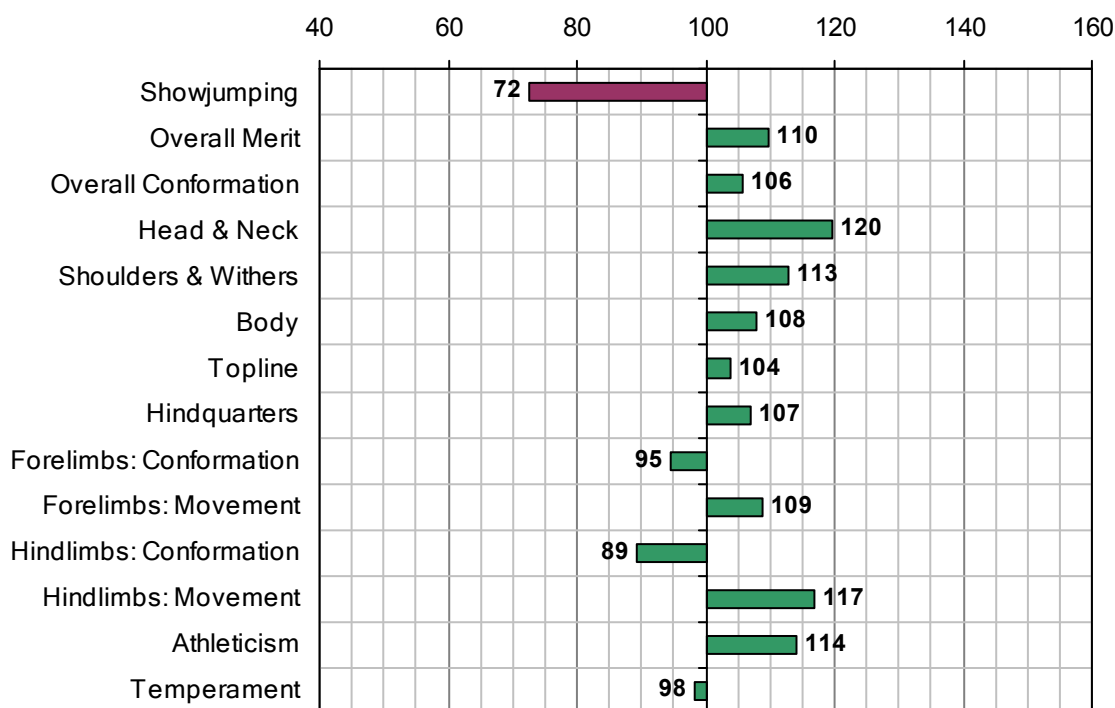

Estimated Breeding Values 2007

Irish Horse Board
Maynooth Business Campus,
Maynooth,
Co. Kildare,
Ireland.
Email: ihb@ihb.ie
www.irishsporthorse.com