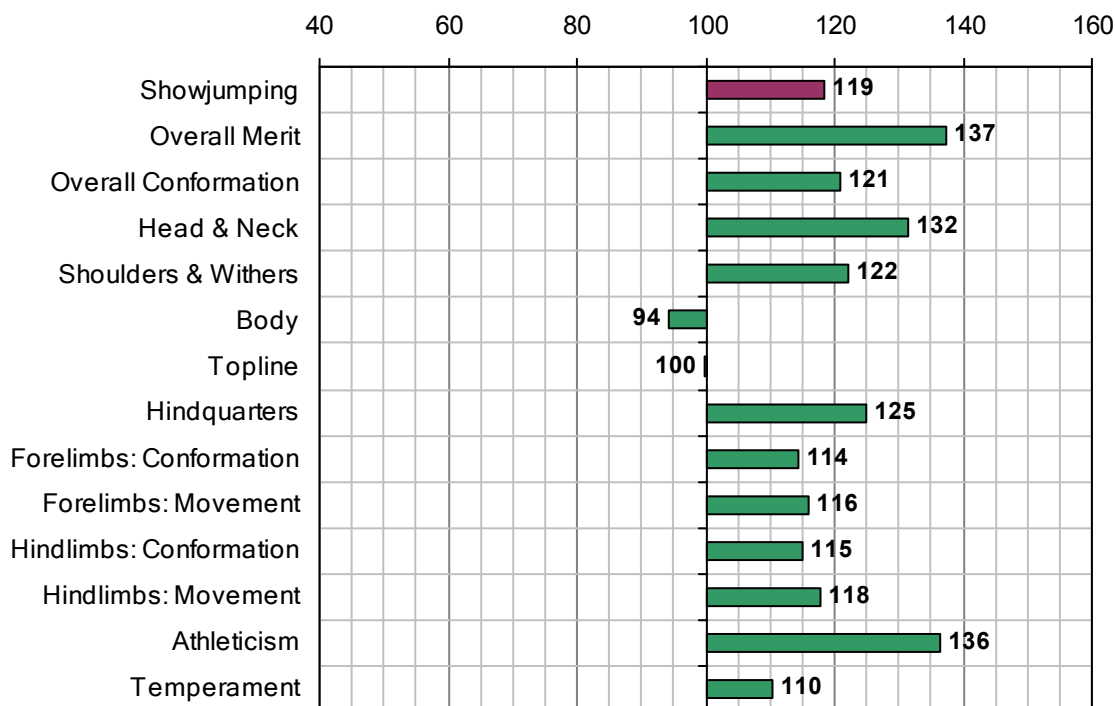

Estimated Breeding Values 2007

Irish Horse Board
Maynooth Business Campus,
Maynooth,
Co. Kildare,
Ireland.
Email: ihb@ihb.ie
www.irishsporthorse.com