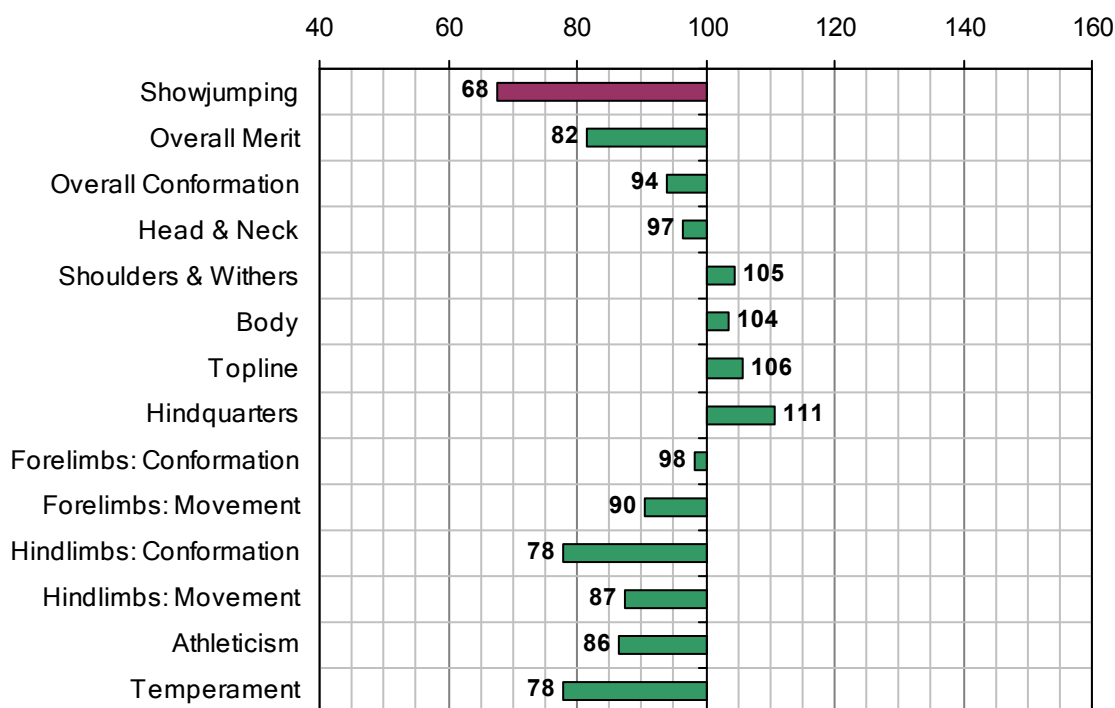

Estimated Breeding Values 2007

Irish Horse Board
Maynooth Business Campus,
Maynooth,
Co. Kildare,
Ireland.
Email: ihb@ihb.ie
www.irishsporthorse.com