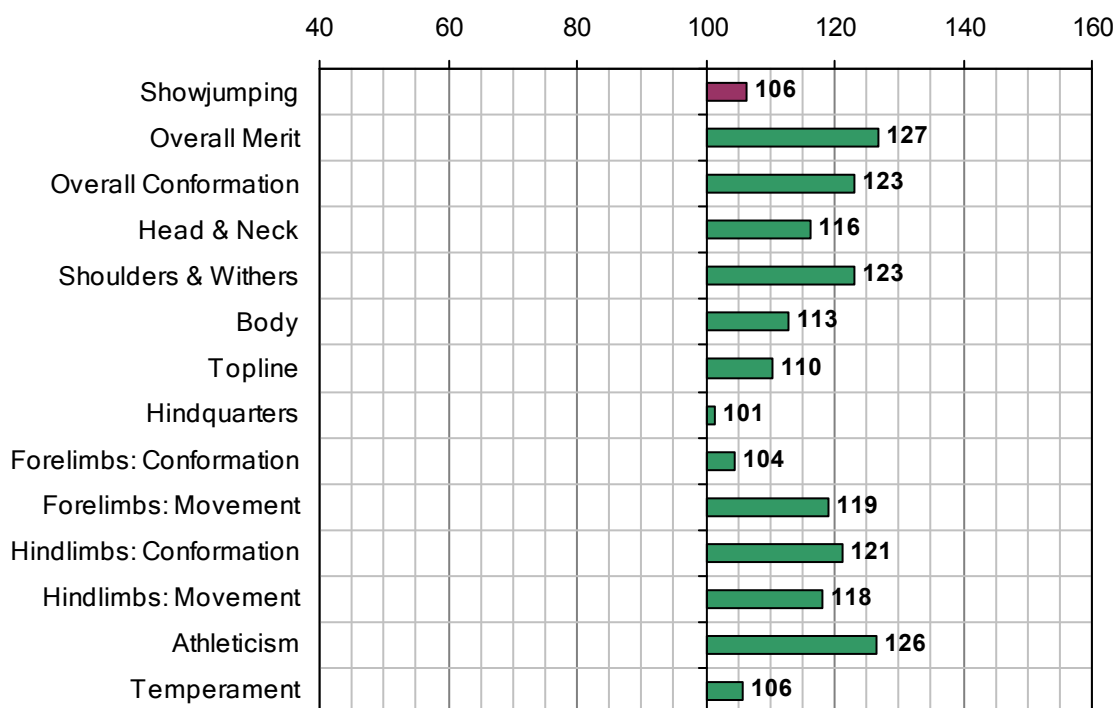

Estimated Breeding Values 2007

Irish Horse Board
Maynooth Business Campus,
Maynooth,
Co. Kildare,
Ireland.
Email: ihb@ihb.ie
www.irishsporthorse.com