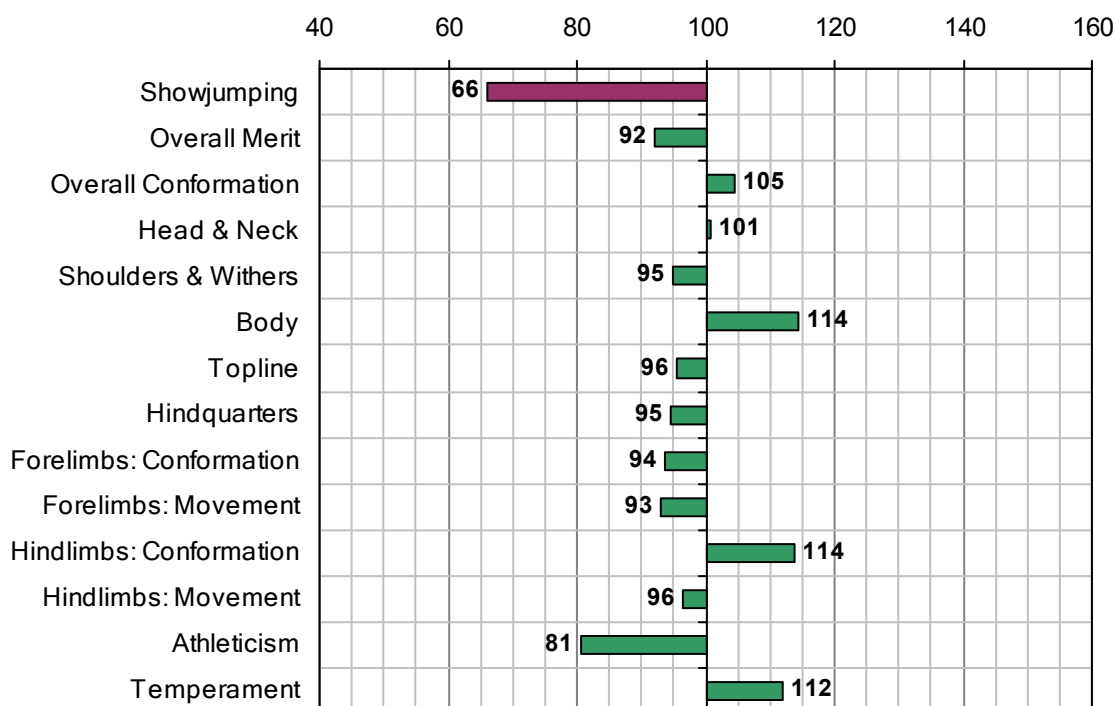

Estimated Breeding Values 2007

Irish Horse Board
Maynooth Business Campus,
Maynooth,
Co. Kildare,
Ireland.
Email: ihb@ihb.ie
www.irishsporthorse.com