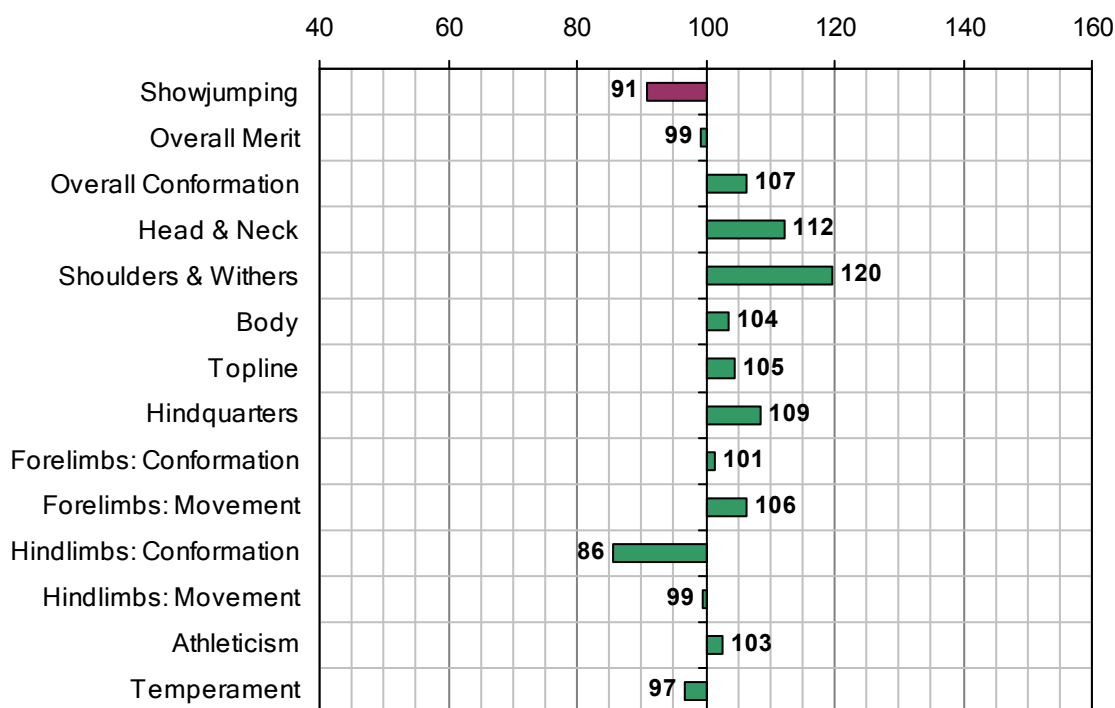

Estimated Breeding Values 2007

Irish Horse Board
Maynooth Business Campus,
Maynooth,
Co. Kildare,
Ireland.
Email: ihb@ihb.ie
www.irishsporthorse.com