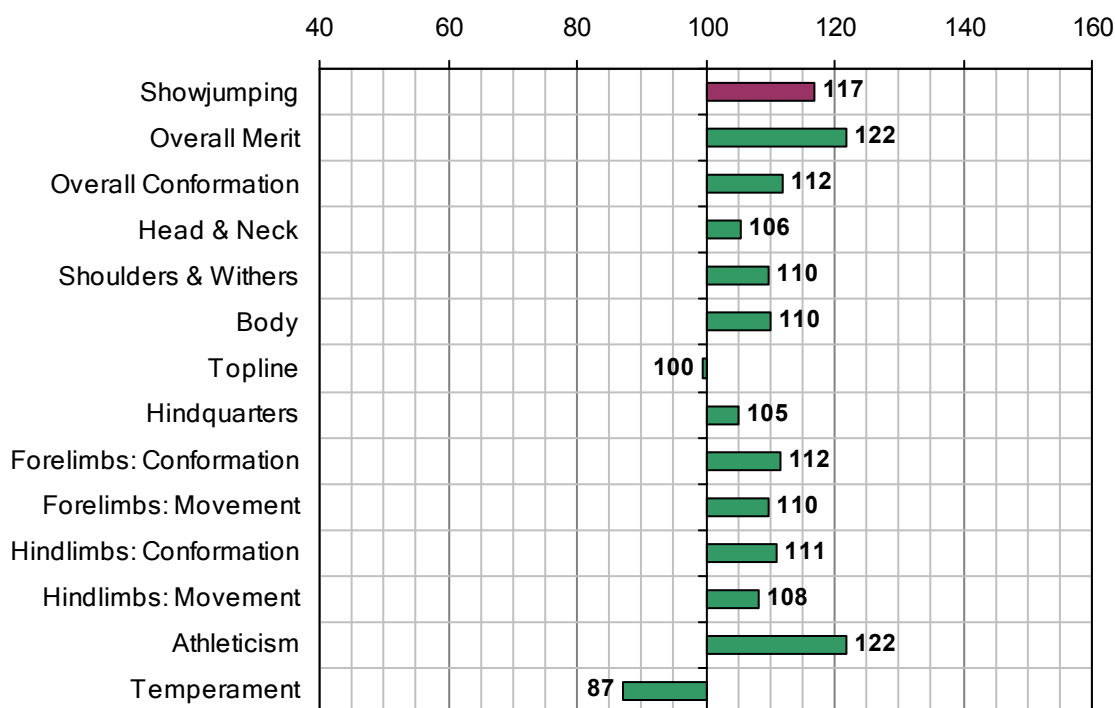

Estimated Breeding Values 2007

Irish Horse Board
Maynooth Business Campus,
Maynooth,
Co. Kildare,
Ireland.
Email: ihb@ihb.ie
www.irishsporthorse.com