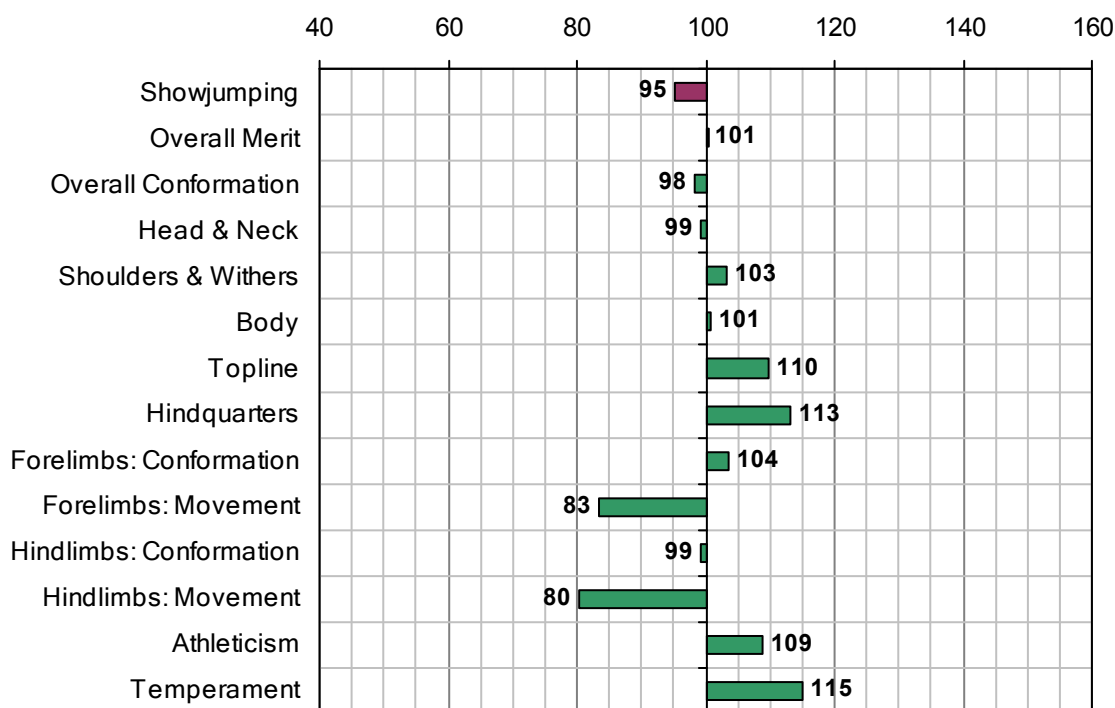

Estimated Breeding Values 2007

Irish Horse Board
Maynooth Business Campus,
Maynooth,
Co. Kildare,
Ireland.
Email: ihb@ihb.ie
www.irishsporthorse.com