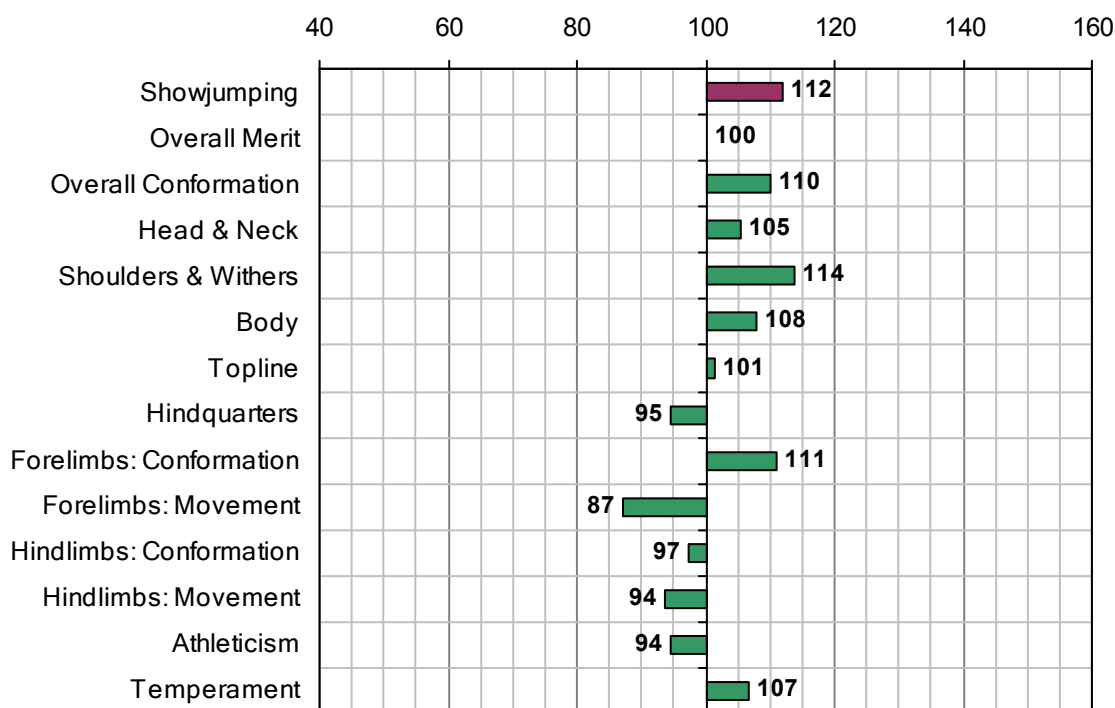

Estimated Breeding Values 2007

Irish Horse Board
Maynooth Business Campus,
Maynooth,
Co. Kildare,
Ireland.
Email: ihb@ihb.ie
www.irishsporthorse.com