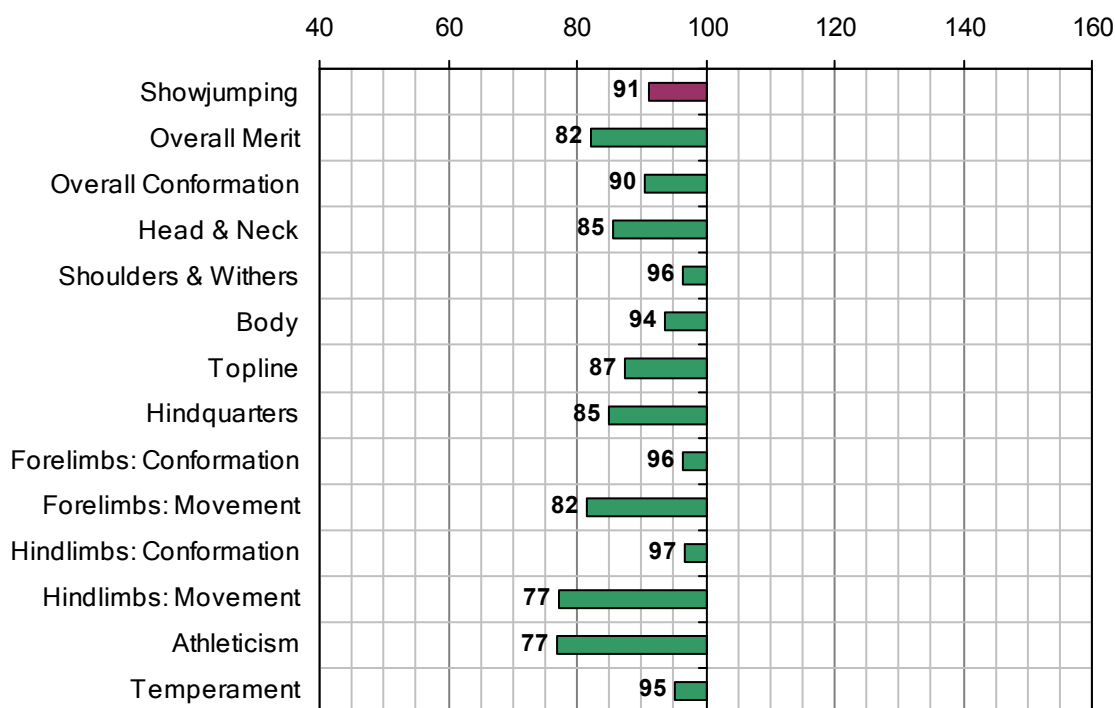

Estimated Breeding Values 2007

Irish Horse Board
Maynooth Business Campus,
Maynooth,
Co. Kildare,
Ireland.
Email: ihb@ihb.ie
www.irishsporthorse.com