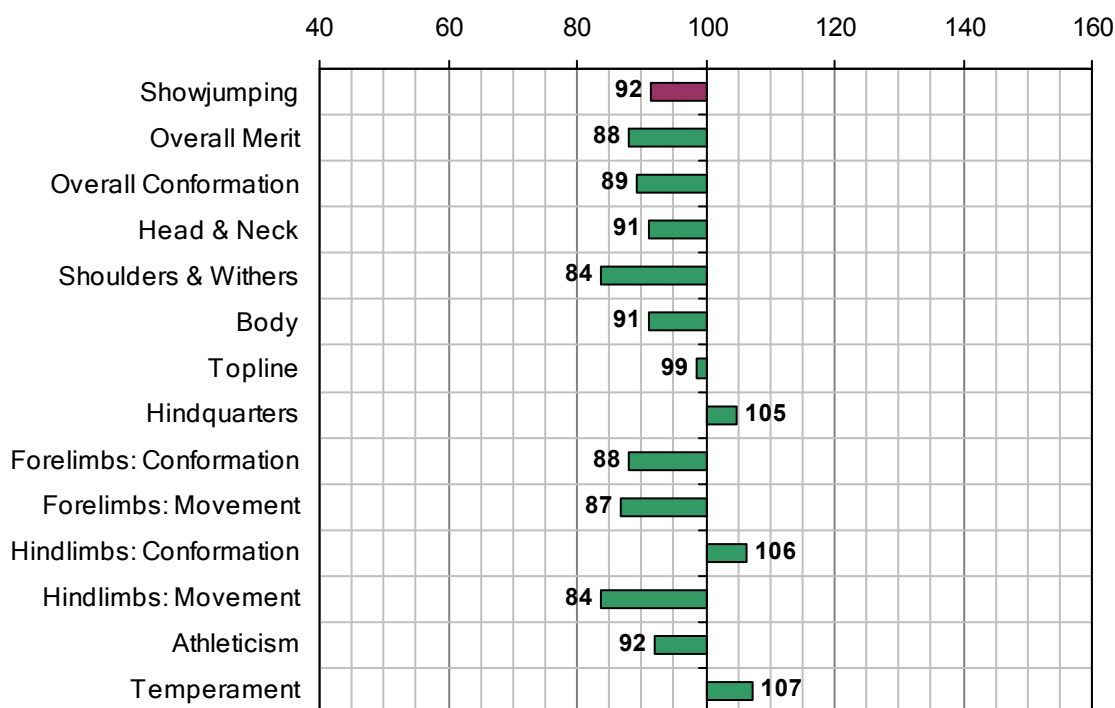

Inspection Evaluation 2007

Overall Merit Rank 2007:	206
Overall Merit EBV:	88
Accuracy Overall Merit EBV:	0.62
Stallion Inspection Year:	n/a
No. Progeny Inspected:	4

Estimated Breeding Values 2007

Irish Horse Board
 Maynooth Business Campus,
 Maynooth,
 Co. Kildare,
 Ireland.
 Email: ihb@ihb.ie
www.irishsporthorse.com