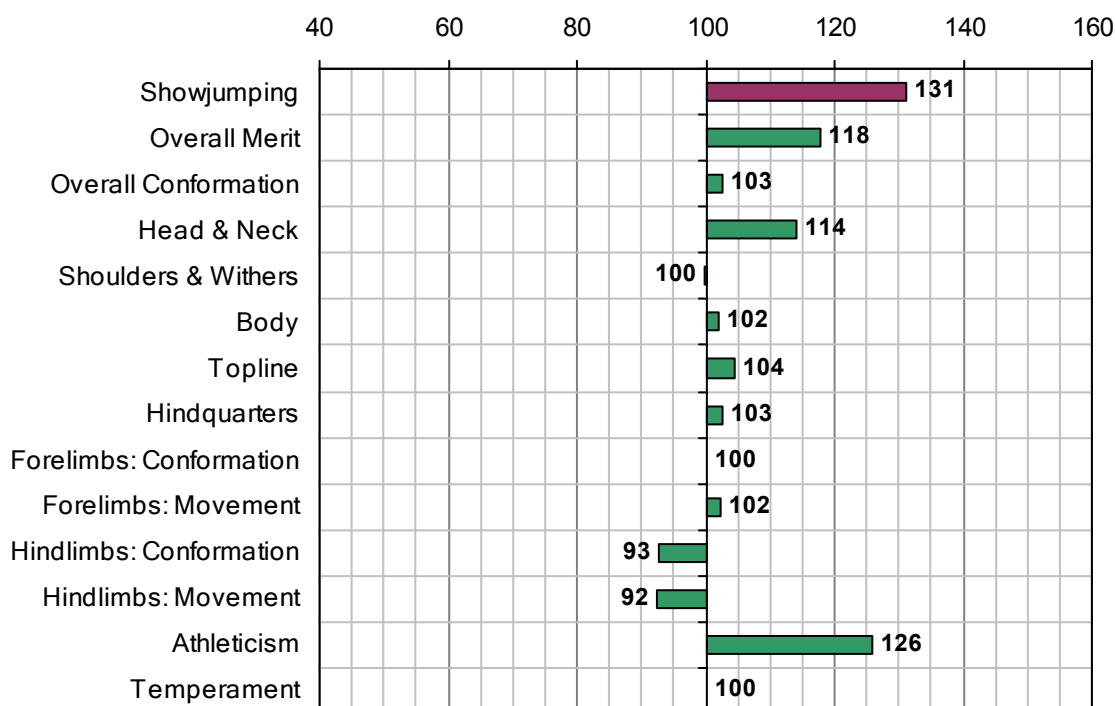

Estimated Breeding Values 2007

Irish Horse Board
Maynooth Business Campus,
Maynooth,
Co. Kildare,
Ireland.
Email: ihb@ihb.ie
www.irishsporthorse.com