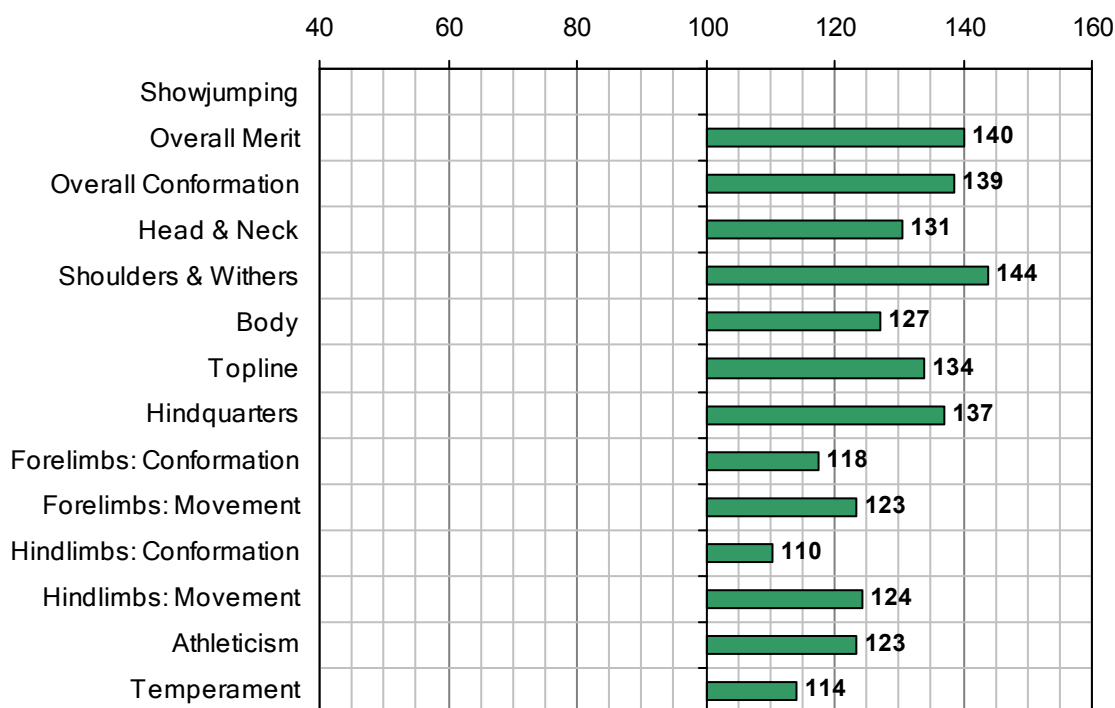

Estimated Breeding Values 2007

Irish Horse Board
Maynooth Business Campus,
Maynooth,
Co. Kildare,
Ireland.
Email: ihb@ihb.ie
www.irishsporthorse.com