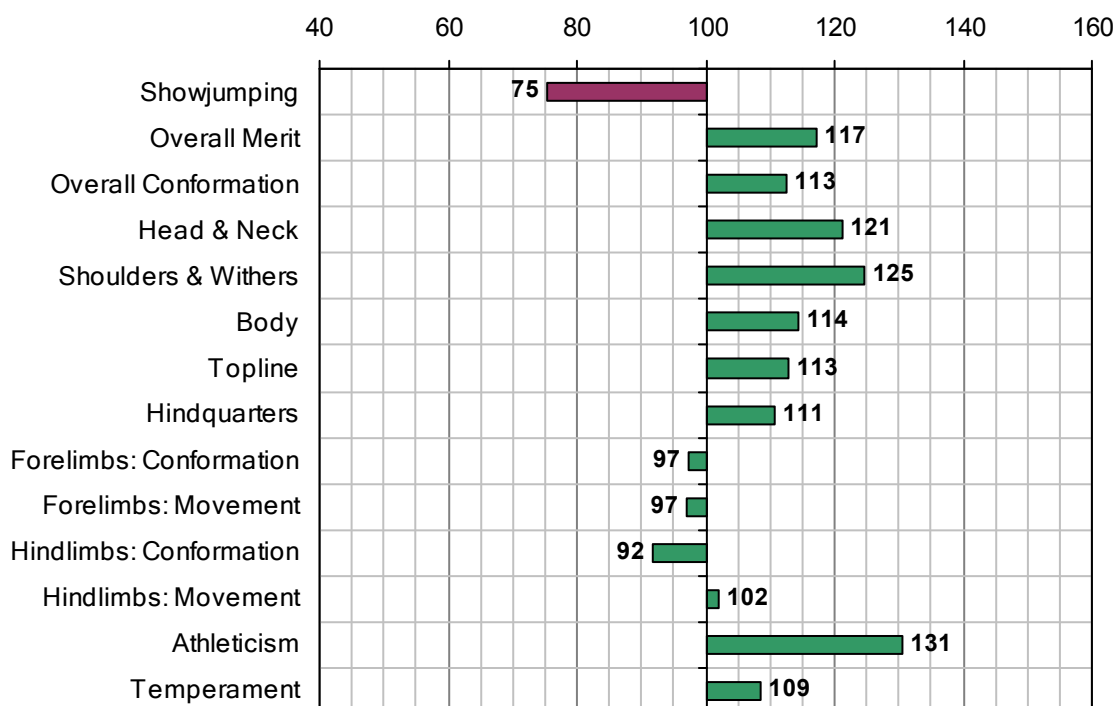

Estimated Breeding Values 2007

Irish Horse Board
Maynooth Business Campus,
Maynooth,
Co. Kildare,
Ireland.
Email: ihb@ihb.ie
www.irishsporthorse.com