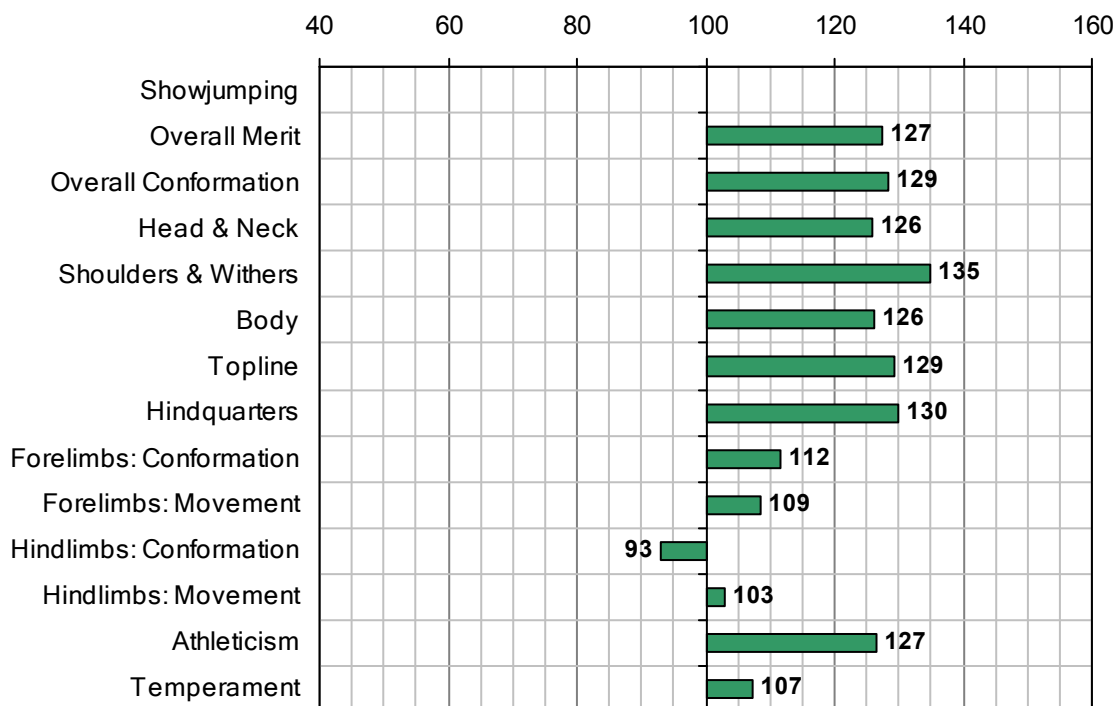

Estimated Breeding Values 2007

Irish Horse Board
Maynooth Business Campus,
Maynooth,
Co. Kildare,
Ireland.
Email: ihb@ihb.ie
www.irishsporthorse.com