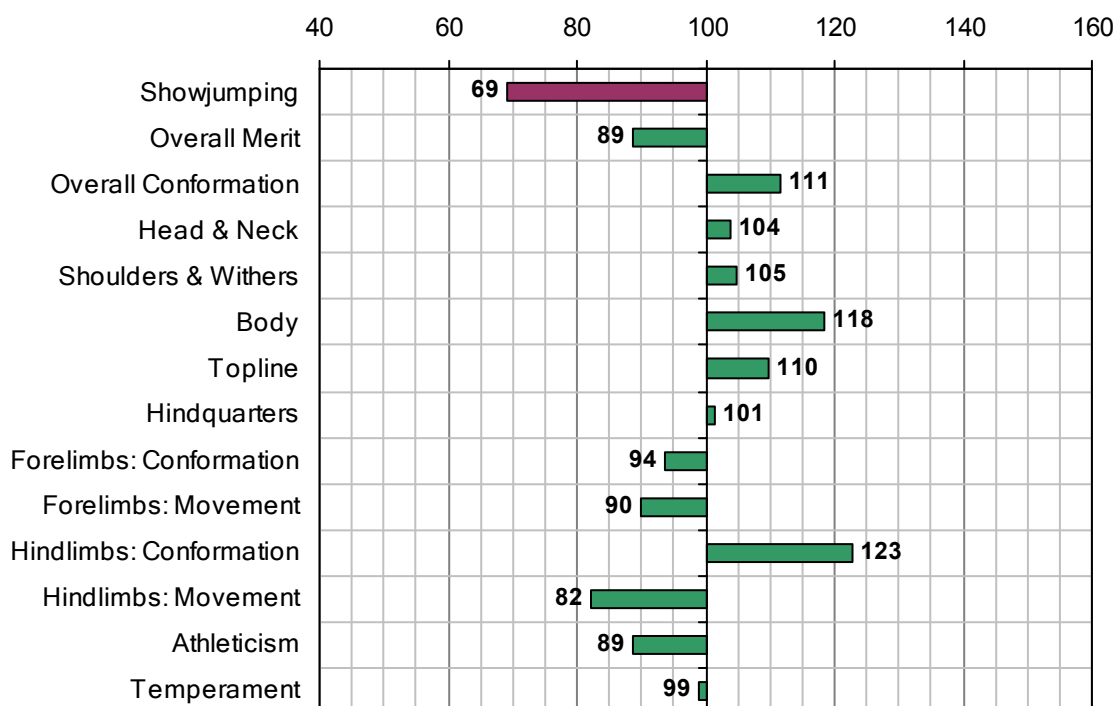

Estimated Breeding Values 2007

Irish Horse Board
Maynooth Business Campus,
Maynooth,
Co. Kildare,
Ireland.
Email: ihb@ihb.ie
www.irishsporthorse.com