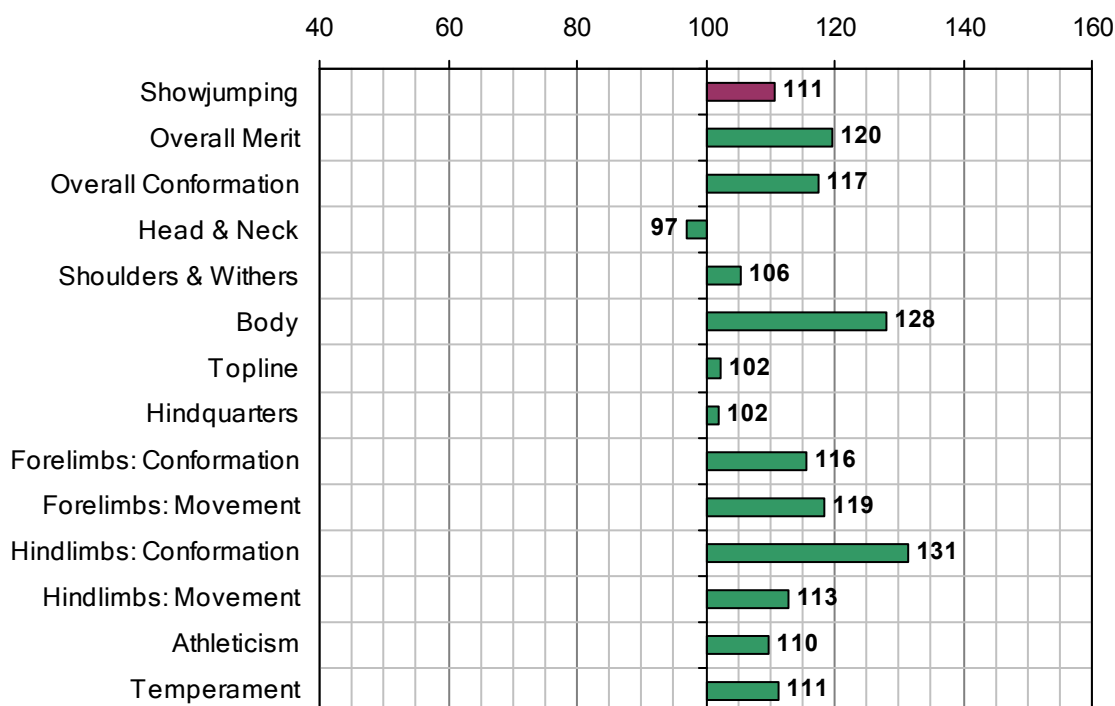

Estimated Breeding Values 2007

Irish Horse Board
Maynooth Business Campus,
Maynooth,
Co. Kildare,
Ireland.
Email: ihb@ihb.ie
www.irishsporthorse.com