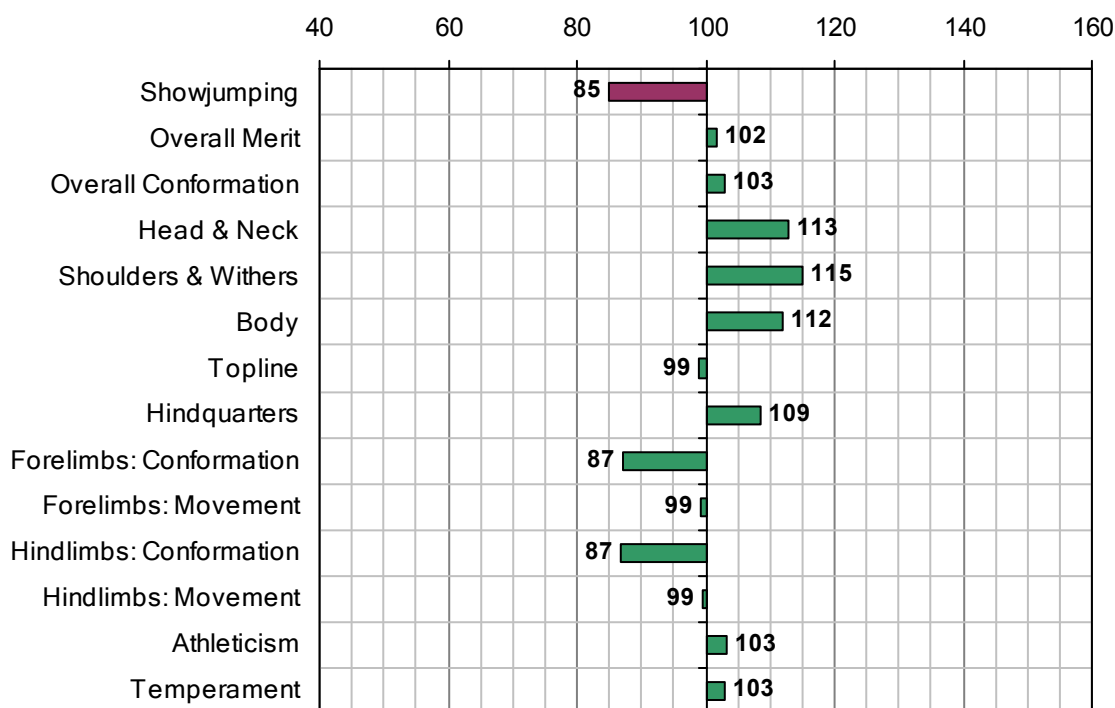

Estimated Breeding Values 2007

Irish Horse Board
Maynooth Business Campus,
Maynooth,
Co. Kildare,
Ireland.
Email: ihb@ihb.ie
www.irishsporthorse.com