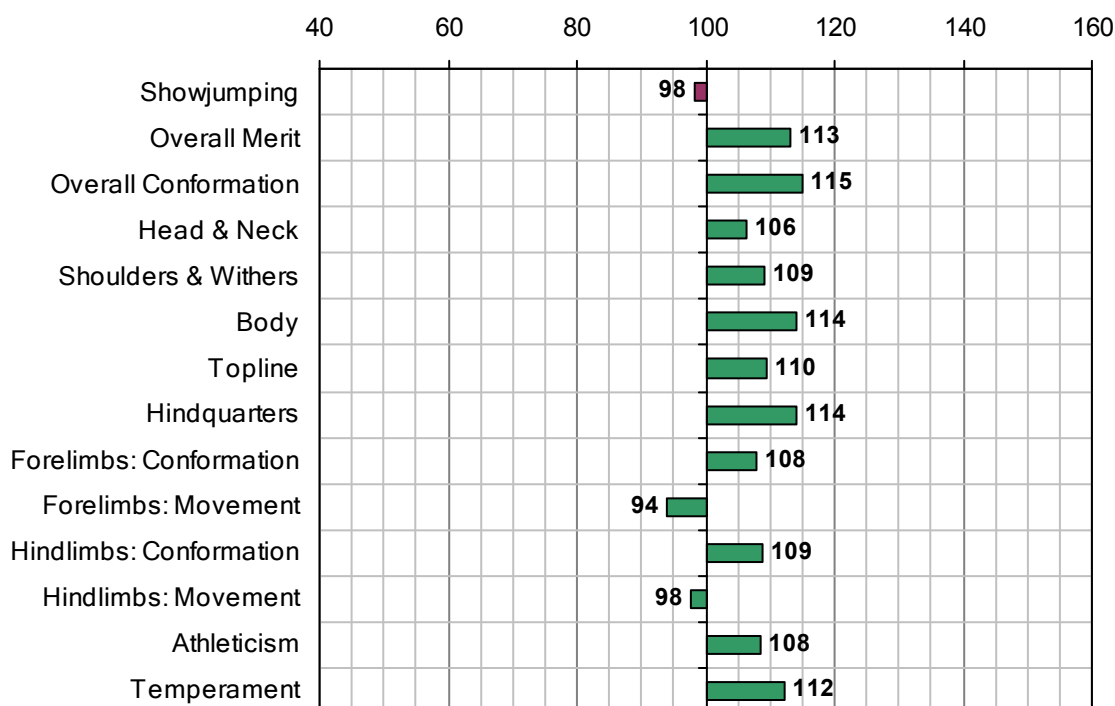

Estimated Breeding Values 2007

Irish Horse Board
Maynooth Business Campus,
Maynooth,
Co. Kildare,
Ireland.
Email: ihb@ihb.ie
www.irishsporthorse.com