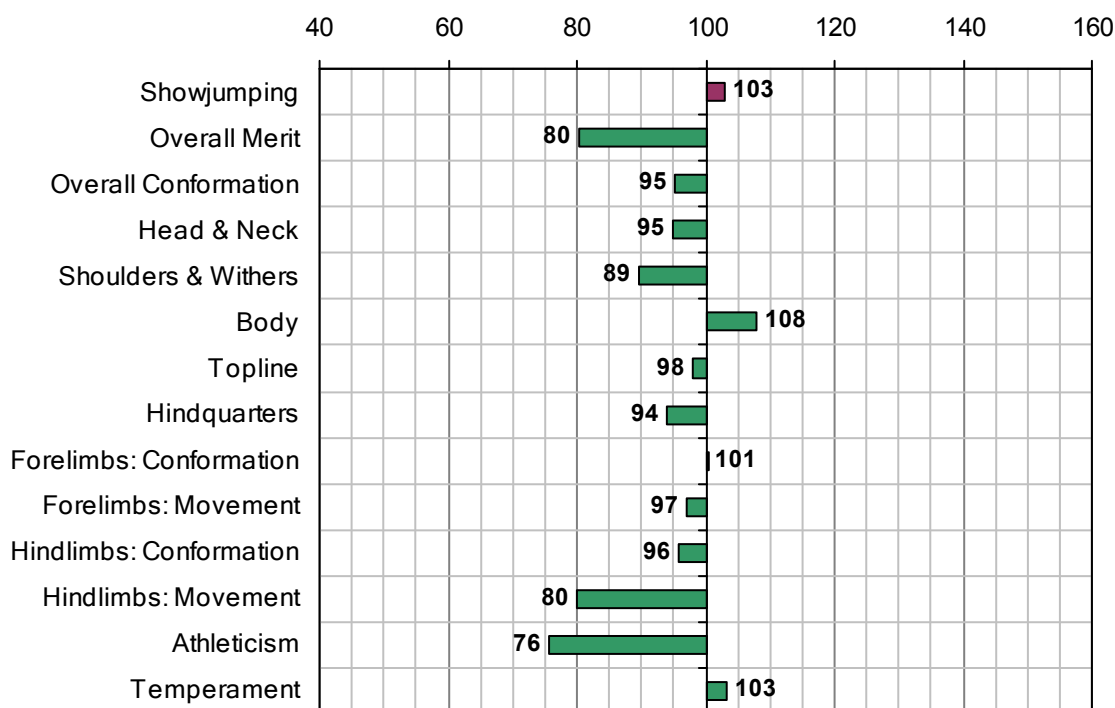

Estimated Breeding Values 2007

Irish Horse Board
Maynooth Business Campus,
Maynooth,
Co. Kildare,
Ireland.
Email: ihb@ihb.ie
www.irishsporthorse.com