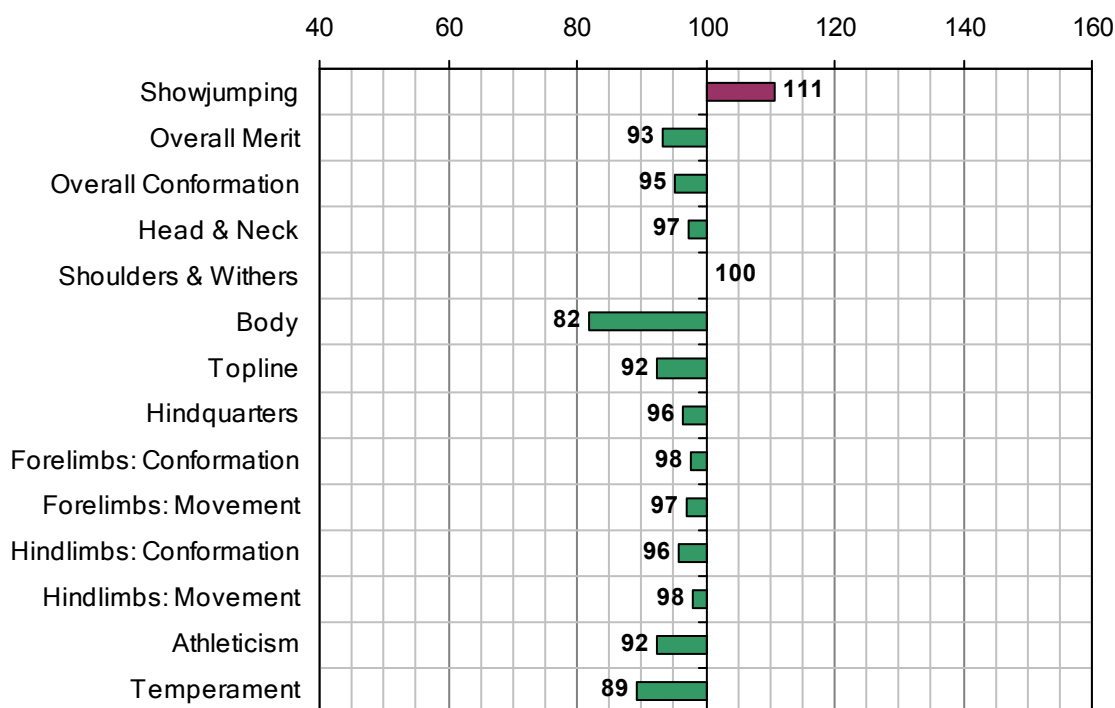

Estimated Breeding Values 2007

Irish Horse Board
Maynooth Business Campus,
Maynooth,
Co. Kildare,
Ireland.
Email: ihb@ihb.ie
www.irishsporthorse.com