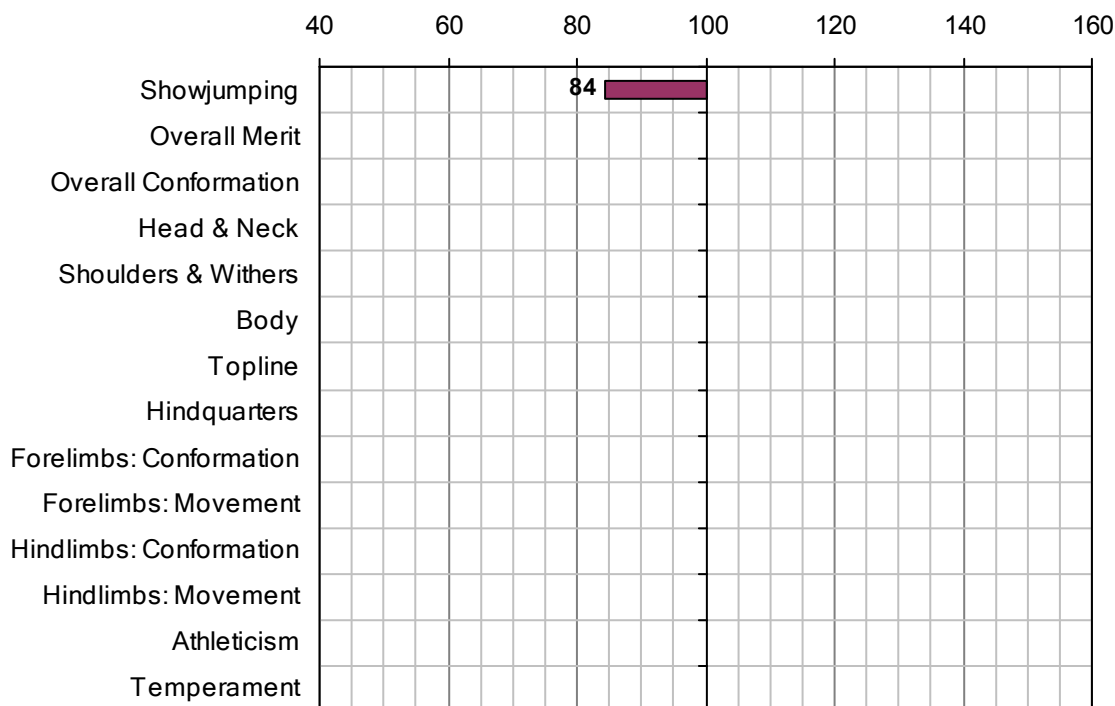

Estimated Breeding Values 2007

Irish Horse Board
Maynooth Business Campus,
Maynooth,
Co. Kildare,
Ireland.
Email: ihb@ihb.ie
www.irishsporthorse.com