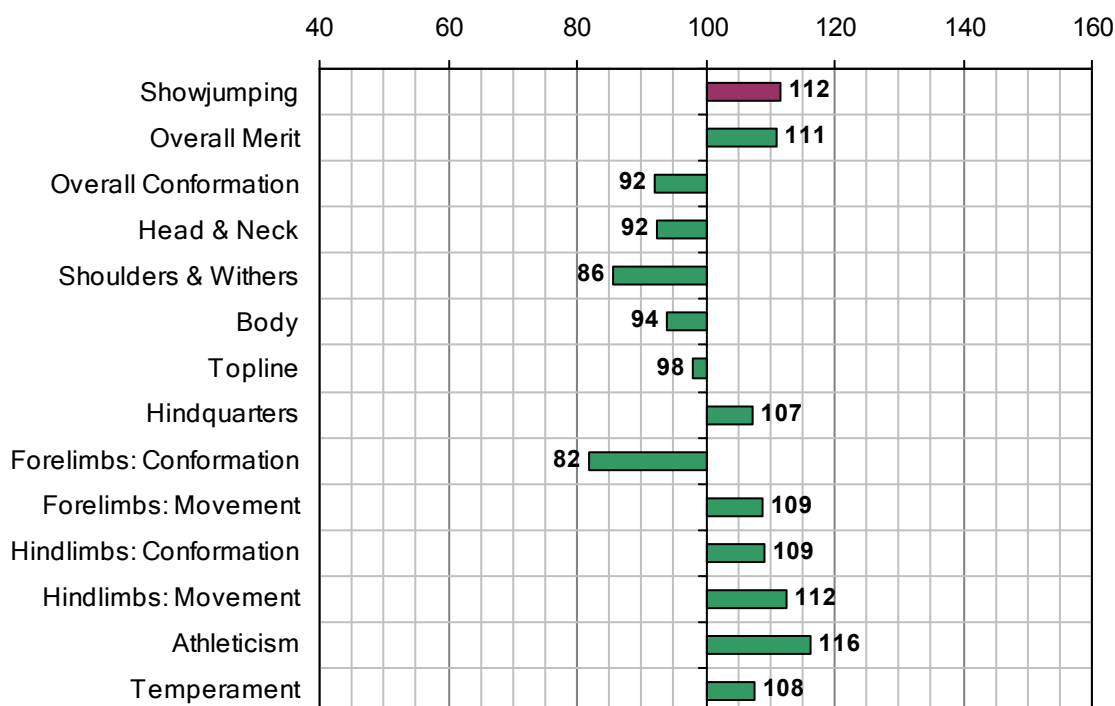

Estimated Breeding Values 2007

Irish Horse Board
Maynooth Business Campus,
Maynooth,
Co. Kildare,
Ireland.
Email: ihb@ihb.ie
www.irishsporthorse.com