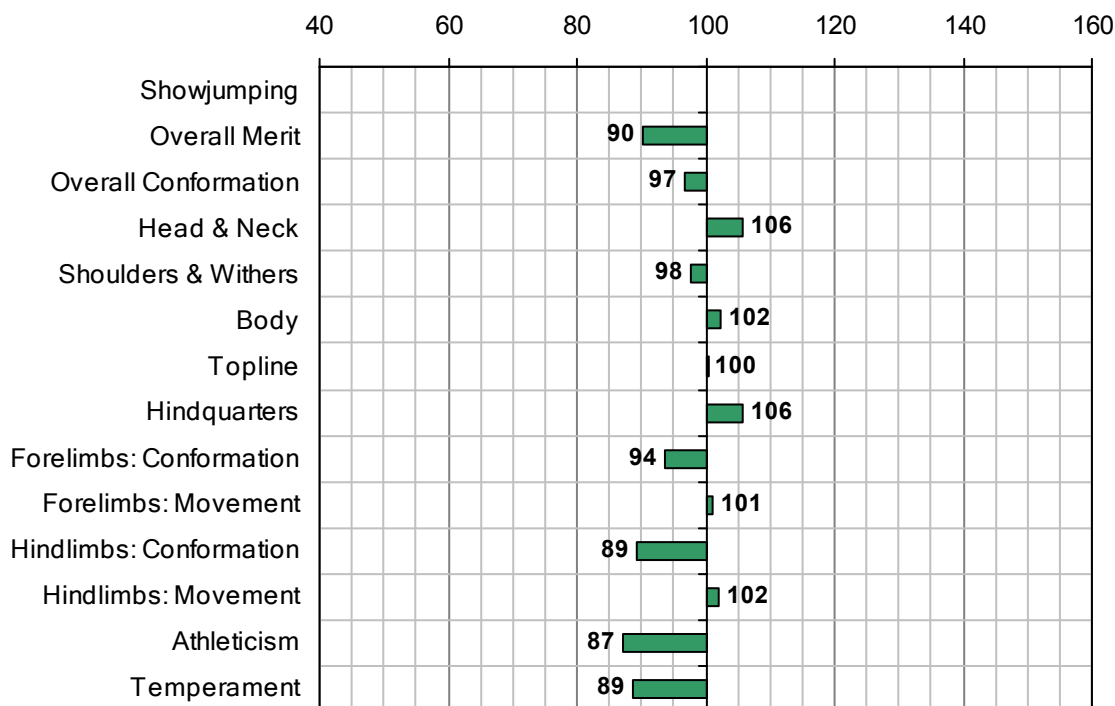

Estimated Breeding Values 2007

Irish Horse Board
Maynooth Business Campus,
Maynooth,
Co. Kildare,
Ireland.
Email: ihb@ihb.ie
www.irishsporthorse.com