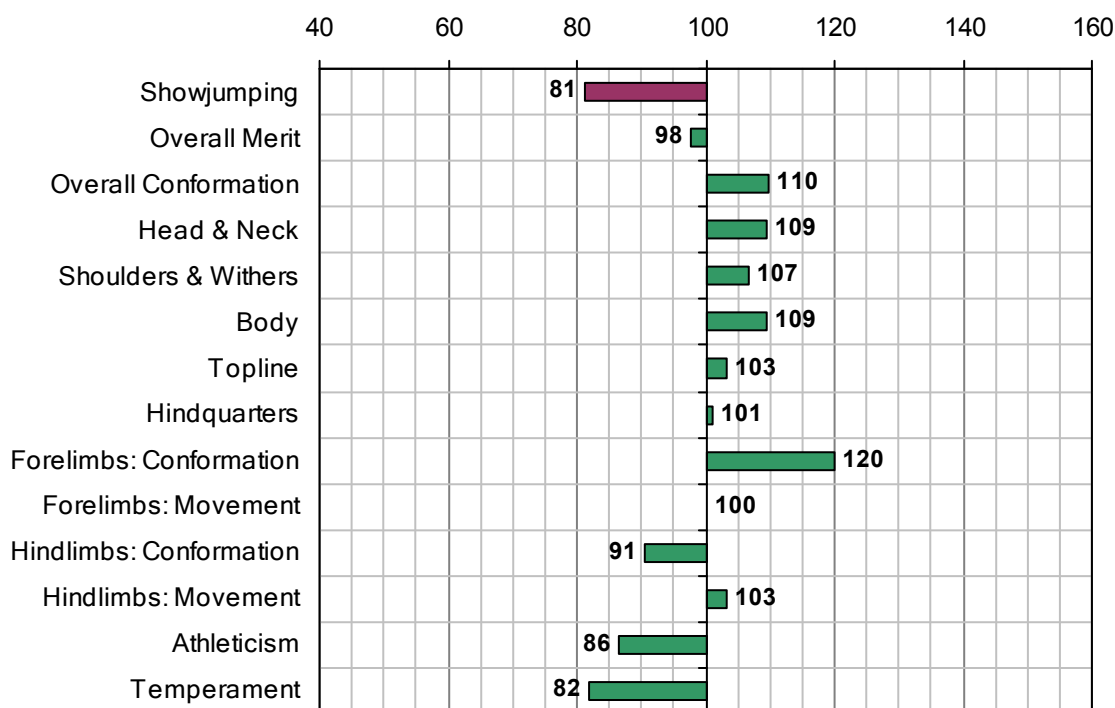

Estimated Breeding Values 2007

Irish Horse Board
Maynooth Business Campus,
Maynooth,
Co. Kildare,
Ireland.
Email: ihb@ihb.ie
www.irishsporthorse.com