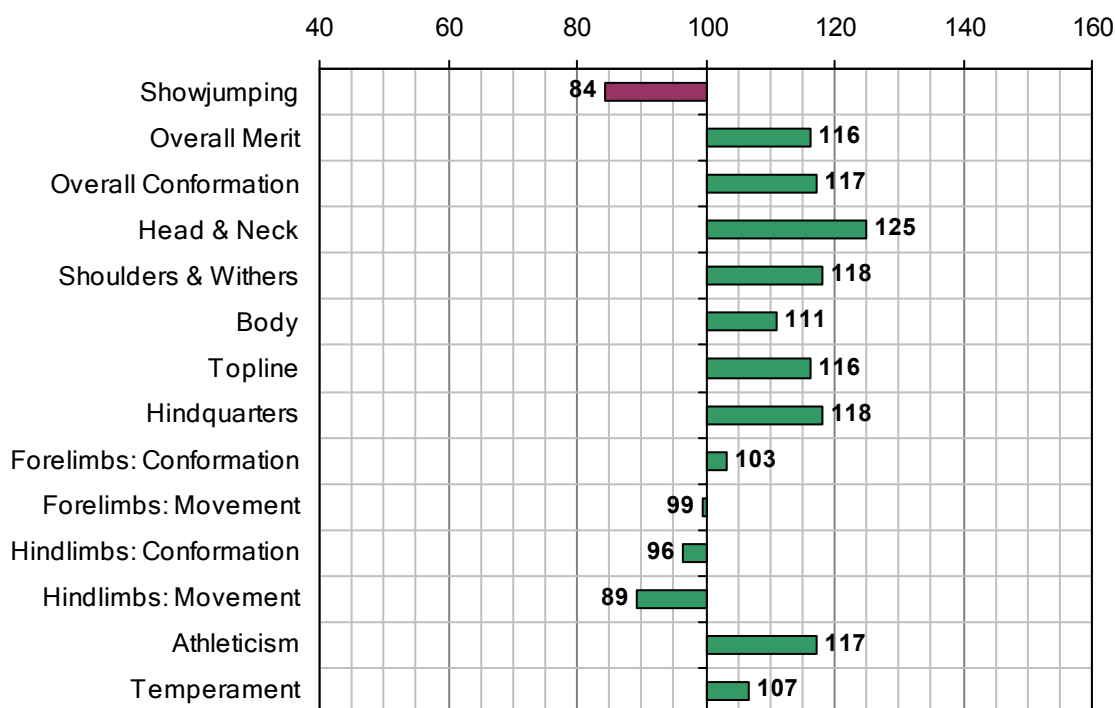

Estimated Breeding Values 2007

Irish Horse Board
Maynooth Business Campus,
Maynooth,
Co. Kildare,
Ireland.
Email: ihb@ihb.ie
www.irishsporthorse.com