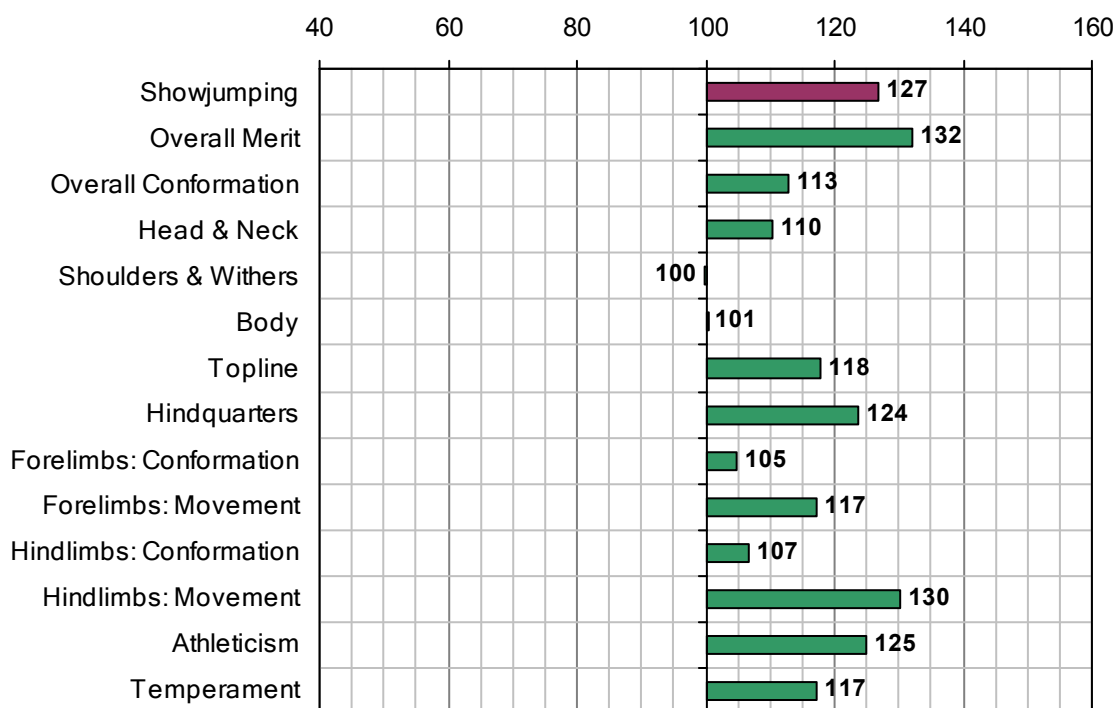

Estimated Breeding Values 2007

Irish Horse Board
Maynooth Business Campus,
Maynooth,
Co. Kildare,
Ireland.
Email: ihb@ihb.ie
www.irishsporthorse.com