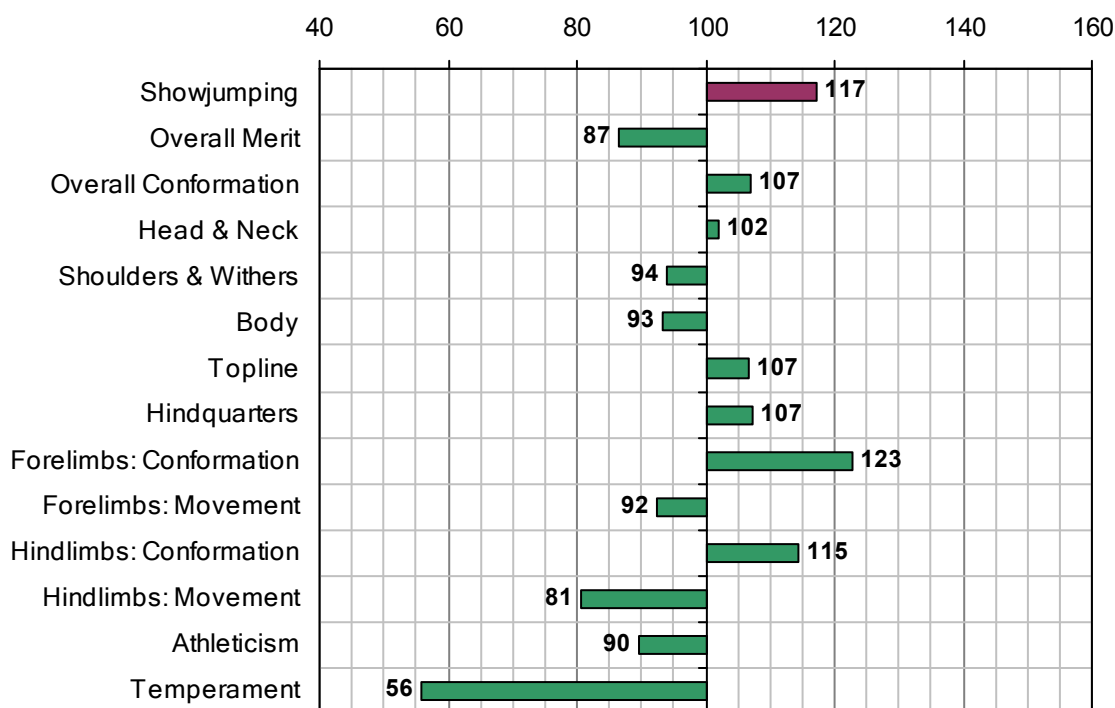

Estimated Breeding Values 2007

Irish Horse Board
Maynooth Business Campus,
Maynooth,
Co. Kildare,
Ireland.
Email: ihb@ihb.ie
www.irishsporthorse.com