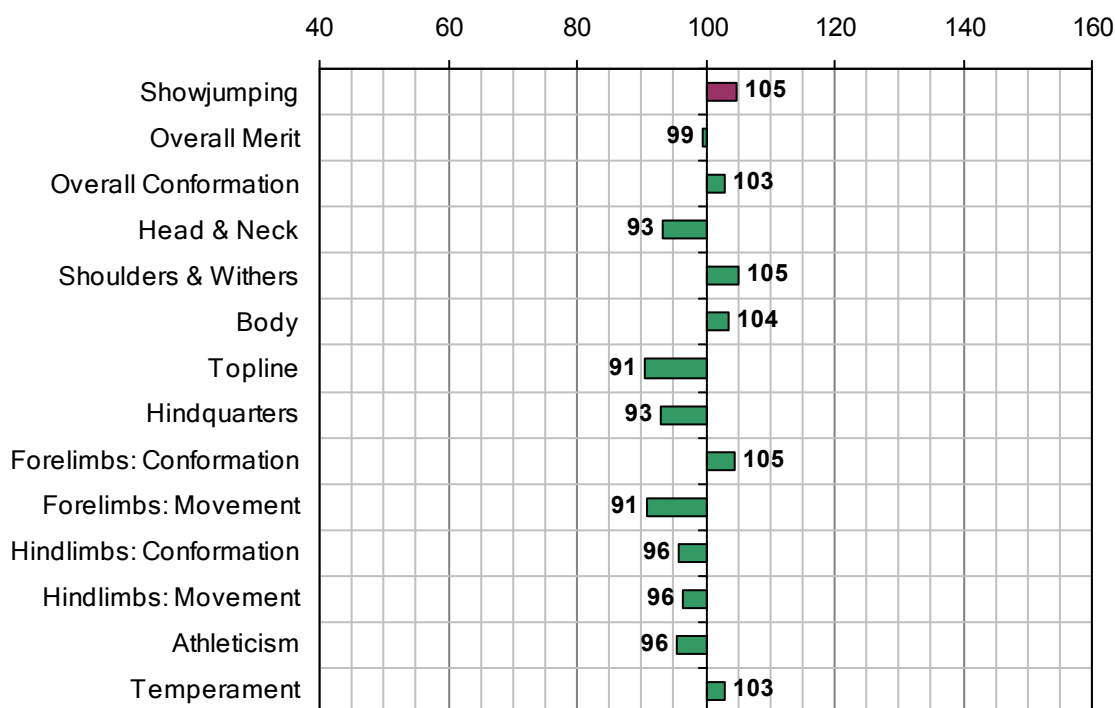

Estimated Breeding Values 2007

Irish Horse Board
Maynooth Business Campus,
Maynooth,
Co. Kildare,
Ireland.
Email: ihb@ihb.ie
www.irishsporthorse.com