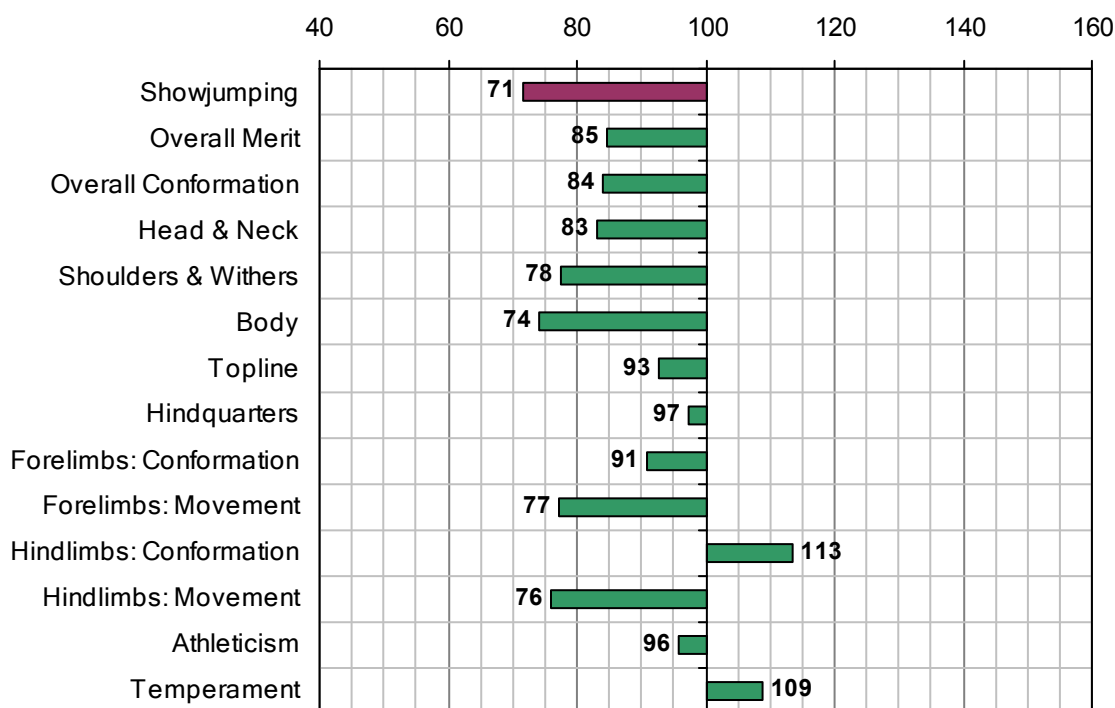

Estimated Breeding Values 2007

Irish Horse Board
Maynooth Business Campus,
Maynooth,
Co. Kildare,
Ireland.
Email: ihb@ihb.ie
www.irishsporthorse.com