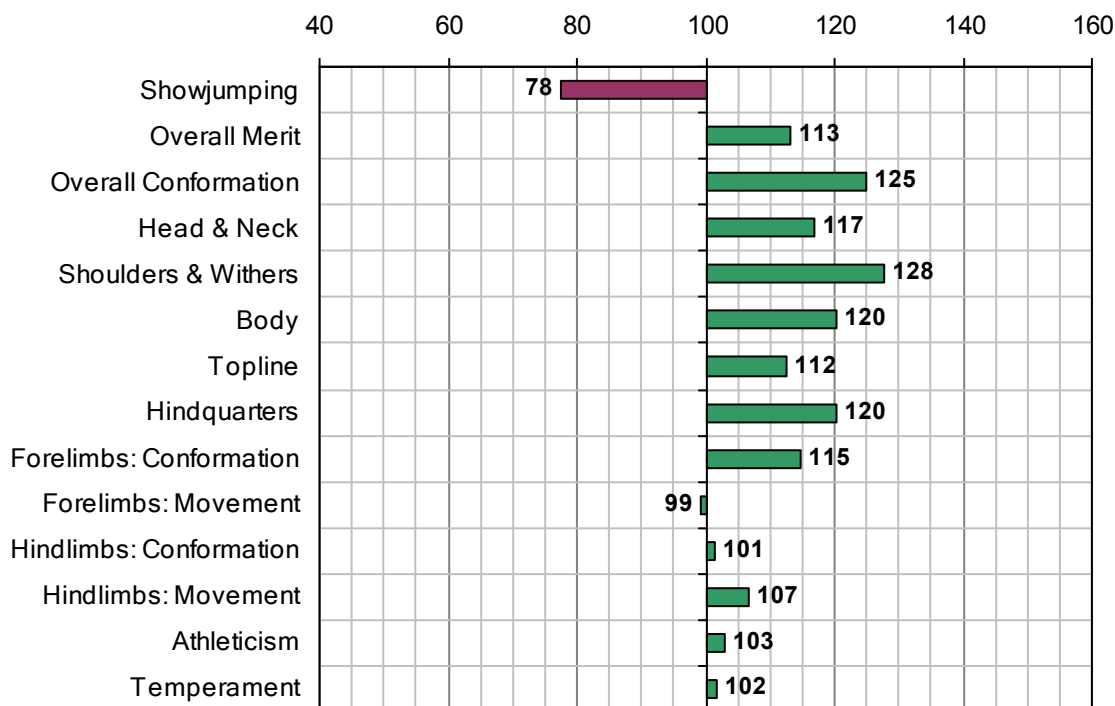

Estimated Breeding Values 2007

Irish Horse Board
Maynooth Business Campus,
Maynooth,
Co. Kildare,
Ireland.
Email: ihb@ihb.ie
www.irishsporthorse.com