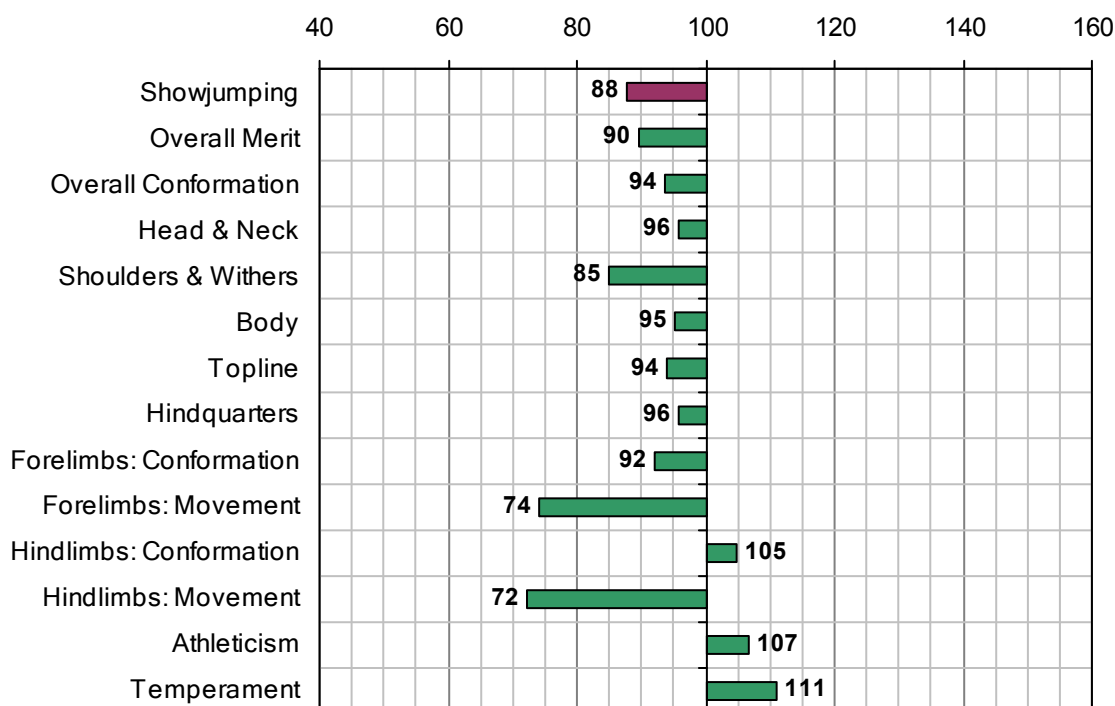

Estimated Breeding Values 2007

Irish Horse Board
Maynooth Business Campus,
Maynooth,
Co. Kildare,
Ireland.
Email: ihb@ihb.ie
www.irishsporthorse.com