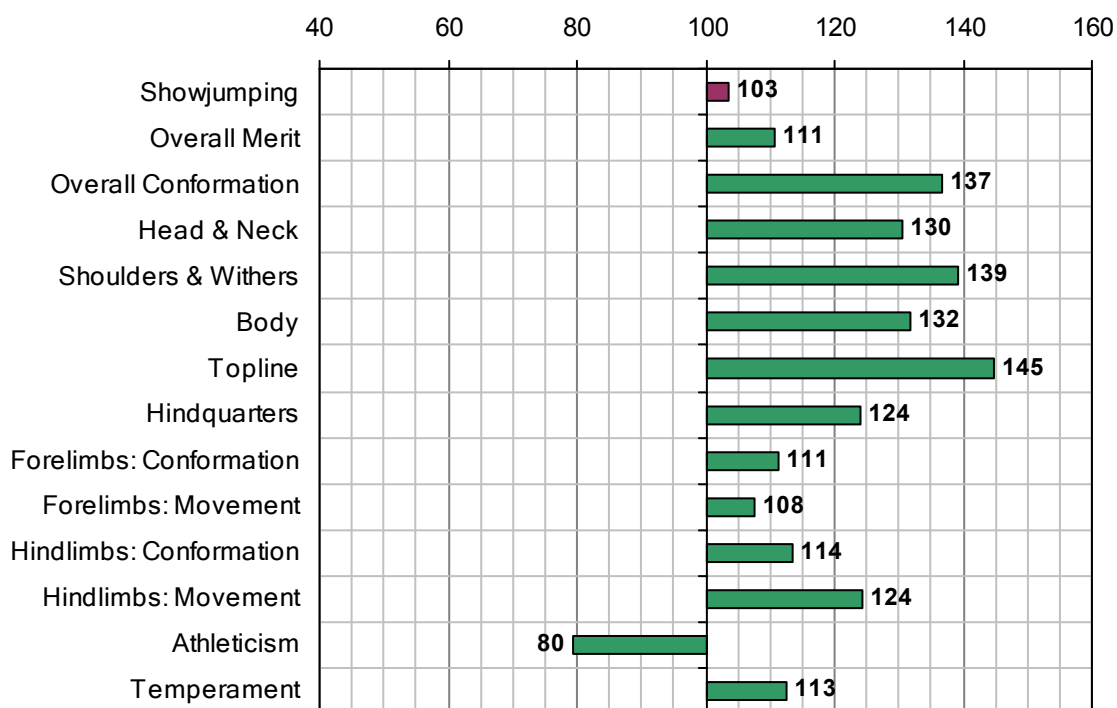

Estimated Breeding Values 2007

Irish Horse Board
Maynooth Business Campus,
Maynooth,
Co. Kildare,
Ireland.
Email: ihb@ihb.ie
www.irishsporthorse.com