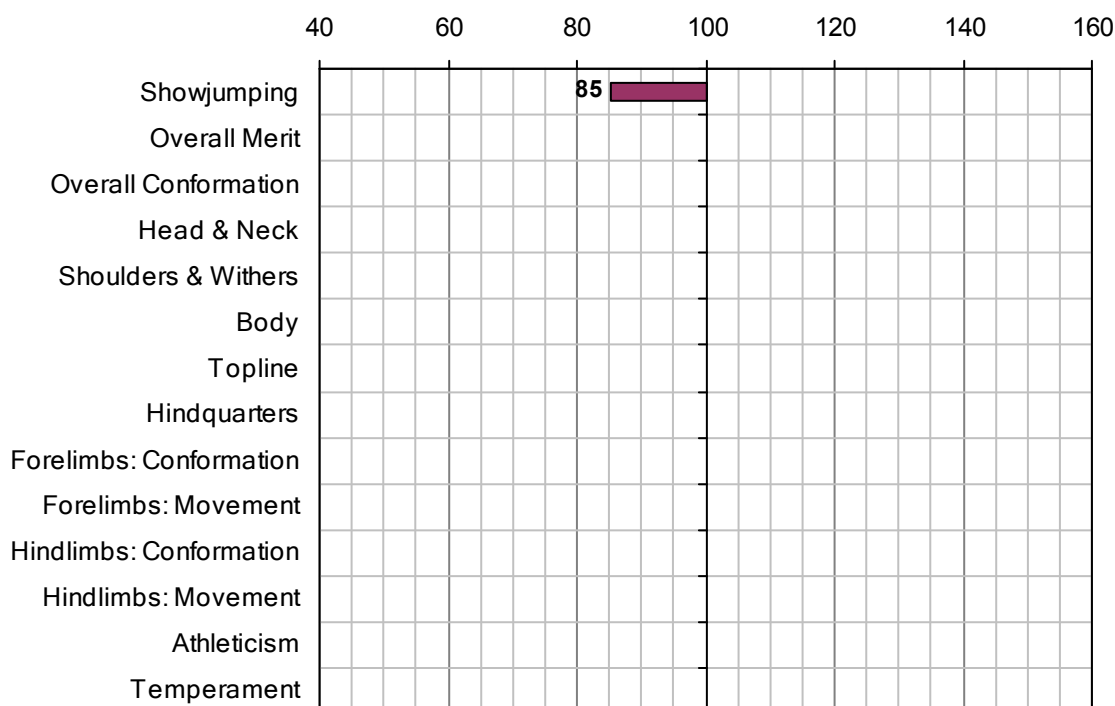

Estimated Breeding Values 2007

Irish Horse Board
Maynooth Business Campus,
Maynooth,
Co. Kildare,
Ireland.
Email: ihb@ihb.ie
www.irishsporthorse.com