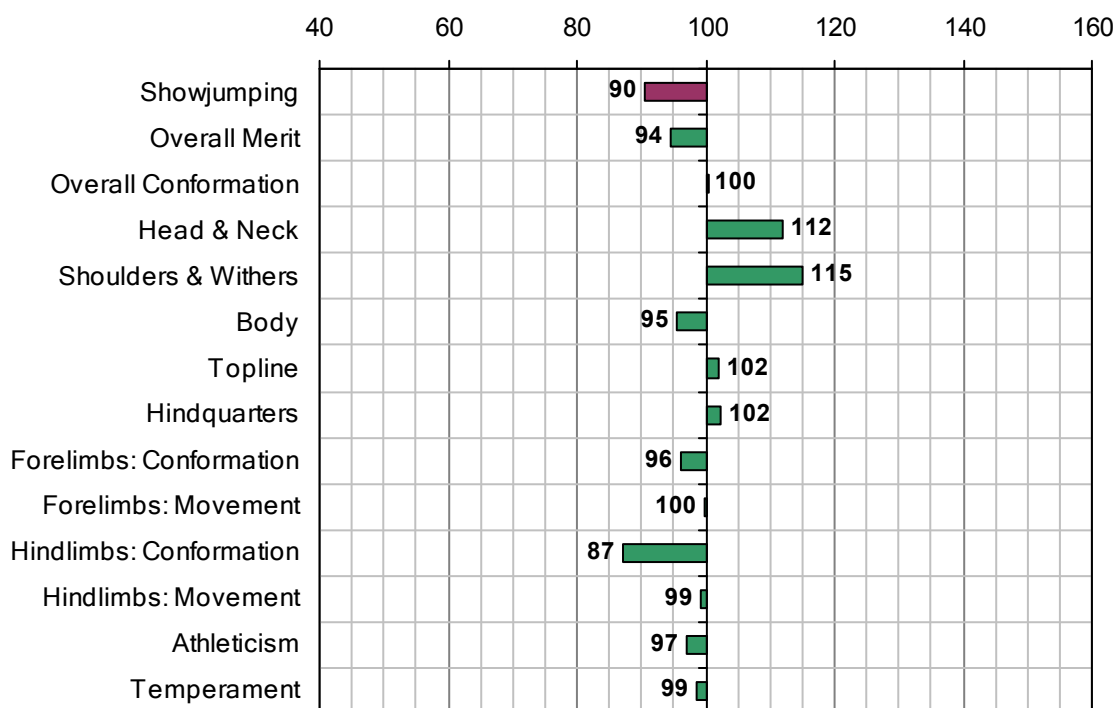

Estimated Breeding Values 2007

Irish Horse Board
Maynooth Business Campus,
Maynooth,
Co. Kildare,
Ireland.
Email: ihb@ihb.ie
www.irishsporthorse.com