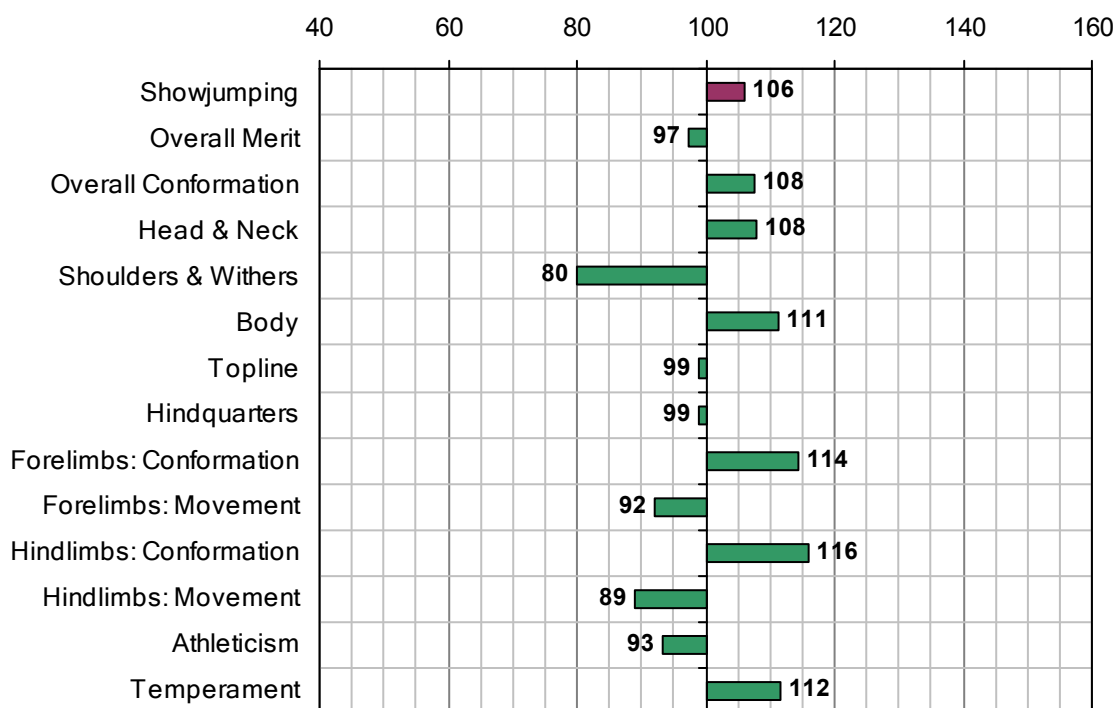

Estimated Breeding Values 2007

Irish Horse Board
Maynooth Business Campus,
Maynooth,
Co. Kildare,
Ireland.
Email: ihb@ihb.ie
www.irishsporthorse.com