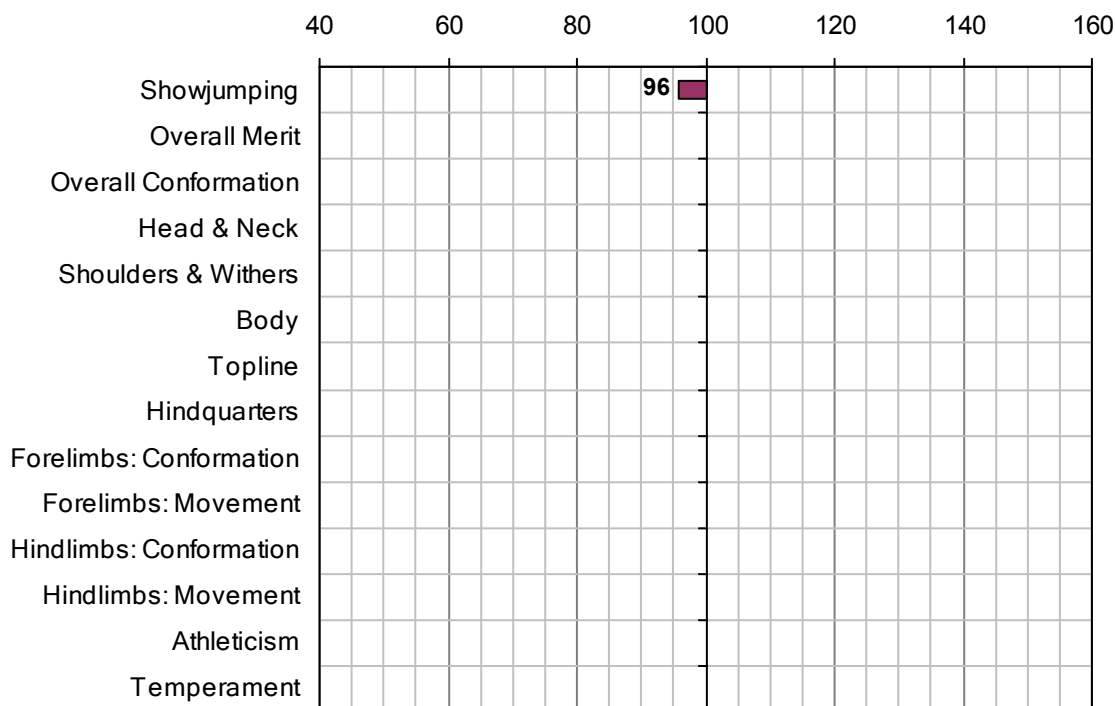

Estimated Breeding Values 2007

Irish Horse Board
Maynooth Business Campus,
Maynooth,
Co. Kildare,
Ireland.
Email: ihb@ihb.ie
www.irishsporthorse.com