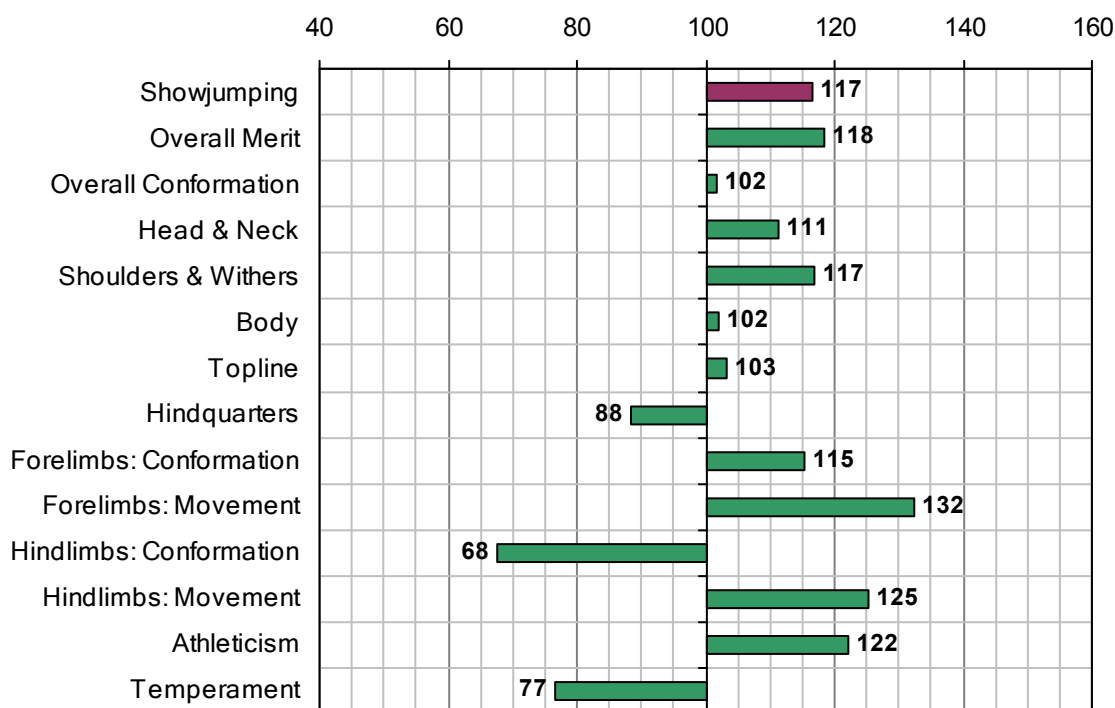

Estimated Breeding Values 2007

Irish Horse Board
Maynooth Business Campus,
Maynooth,
Co. Kildare,
Ireland.
Email: ihb@ihb.ie
www.irishsporthorse.com