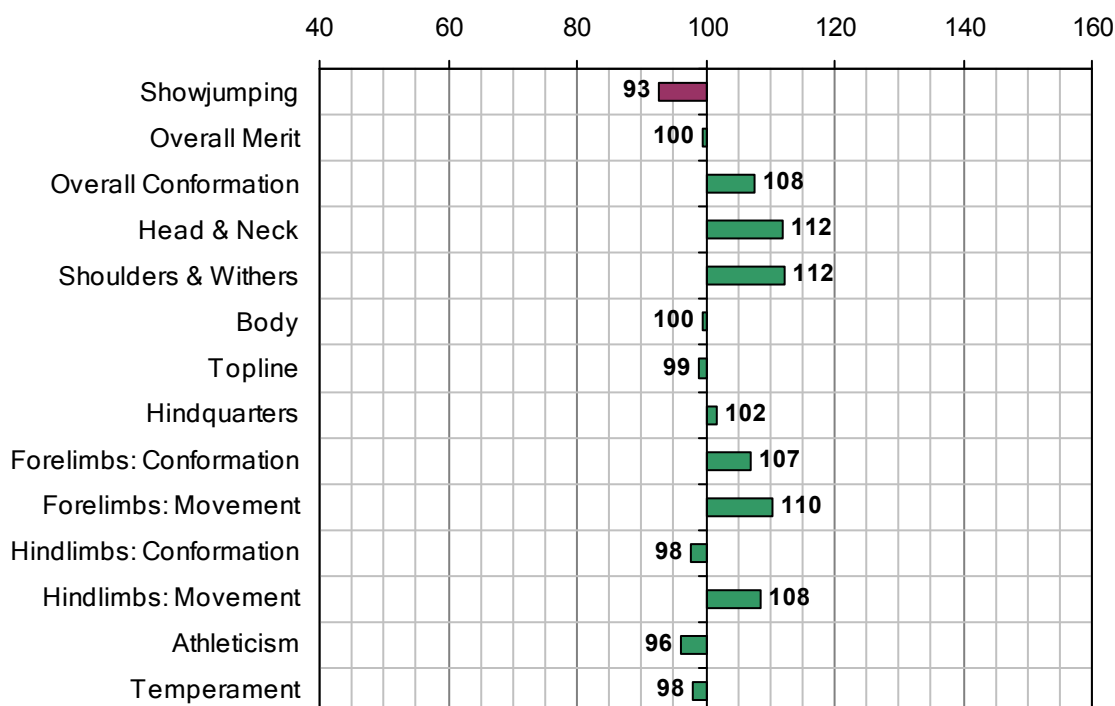

Estimated Breeding Values 2007

Irish Horse Board
Maynooth Business Campus,
Maynooth,
Co. Kildare,
Ireland.
Email: ihb@ihb.ie
www.irishsporthorse.com