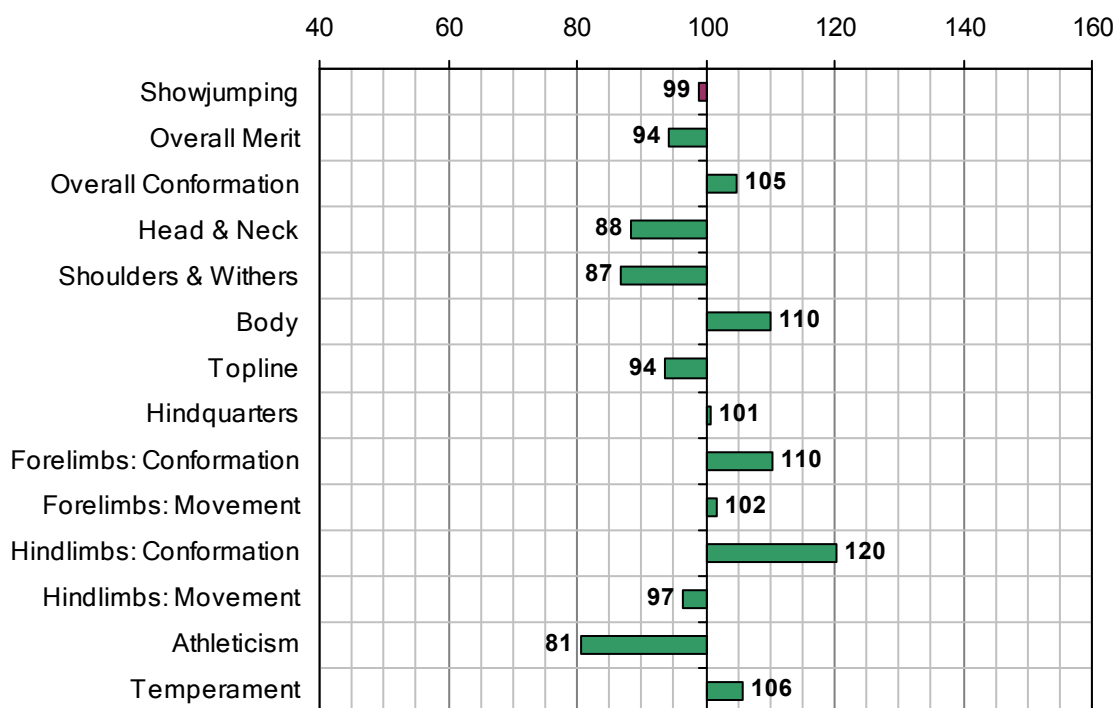

Estimated Breeding Values 2007

Irish Horse Board
Maynooth Business Campus,
Maynooth,
Co. Kildare,
Ireland.
Email: ihb@ihb.ie
www.irishsporthorse.com