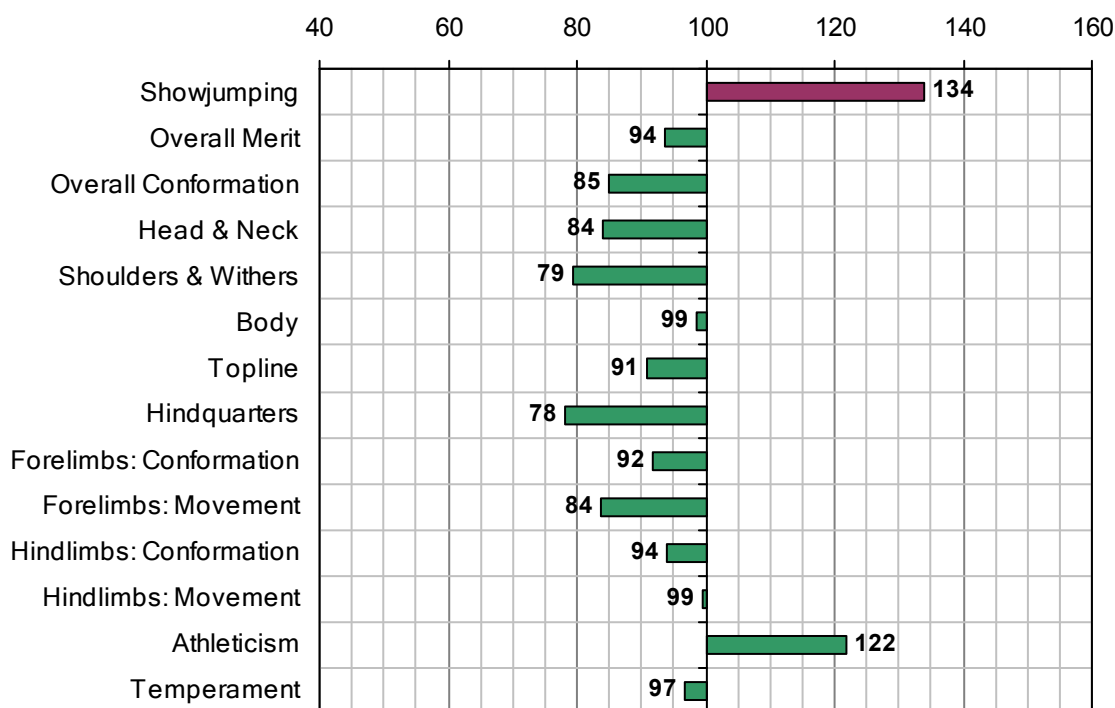

Estimated Breeding Values 2007

Irish Horse Board
Maynooth Business Campus,
Maynooth,
Co. Kildare,
Ireland.
Email: ihb@ihb.ie
www.irishsporthorse.com