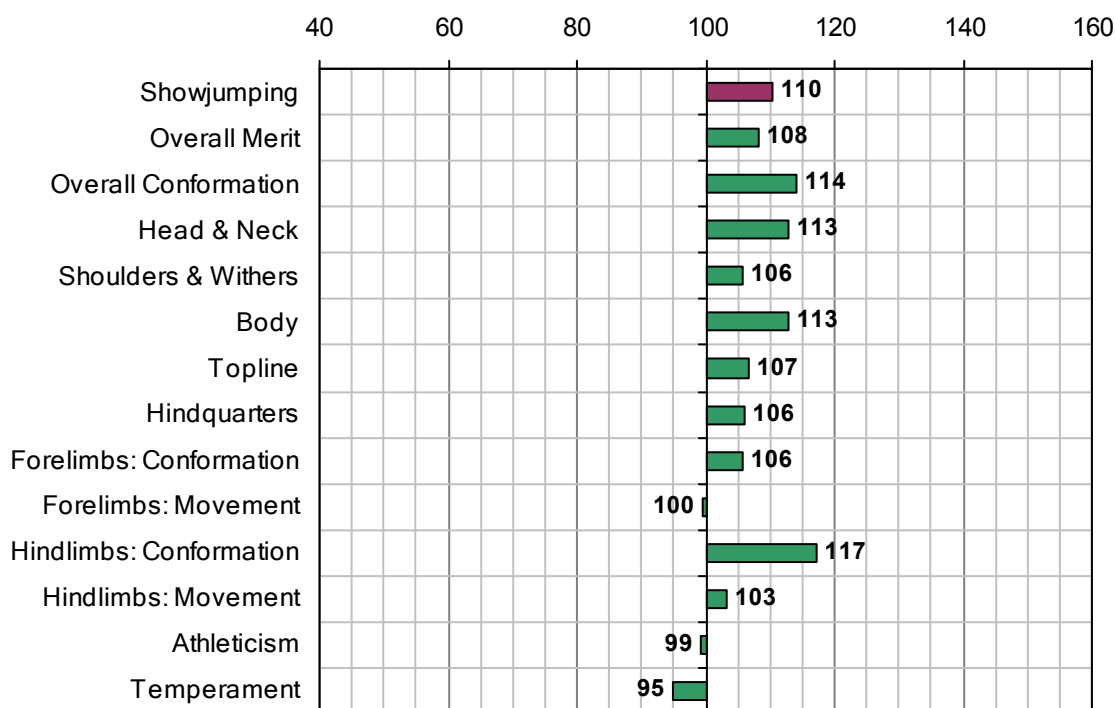

Estimated Breeding Values 2007

Irish Horse Board
Maynooth Business Campus,
Maynooth,
Co. Kildare,
Ireland.
Email: ihb@ihb.ie
www.irishsporthorse.com