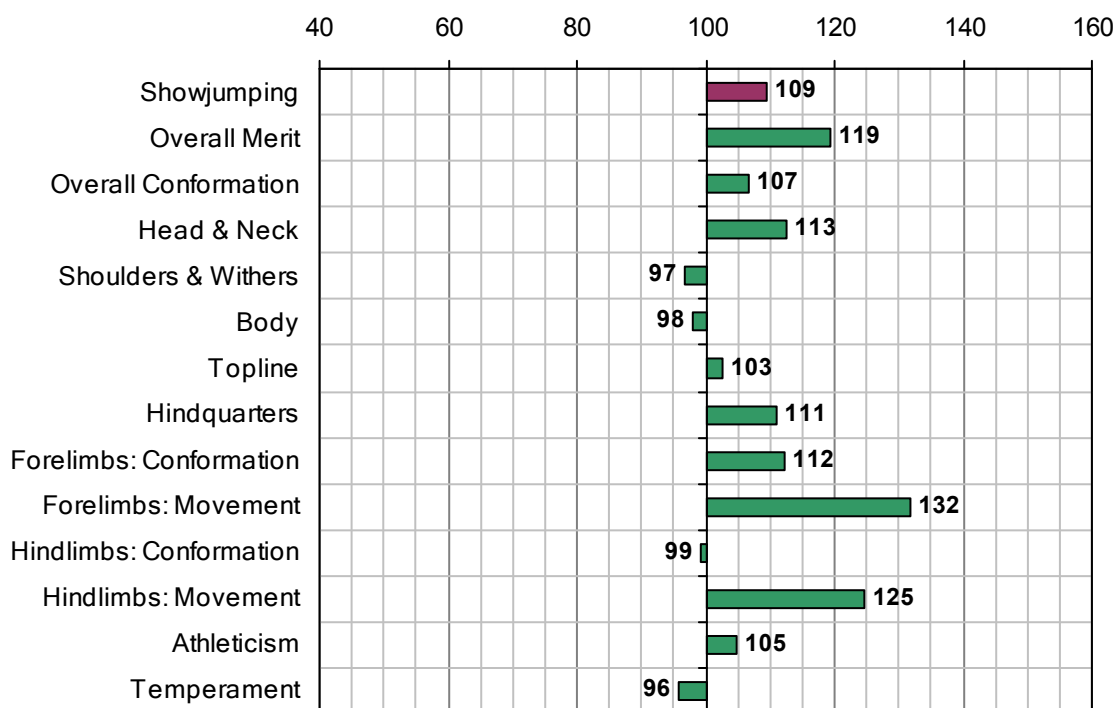

Estimated Breeding Values 2007

Irish Horse Board
Maynooth Business Campus,
Maynooth,
Co. Kildare,
Ireland.
Email: ihb@ihb.ie
www.irishsporthorse.com