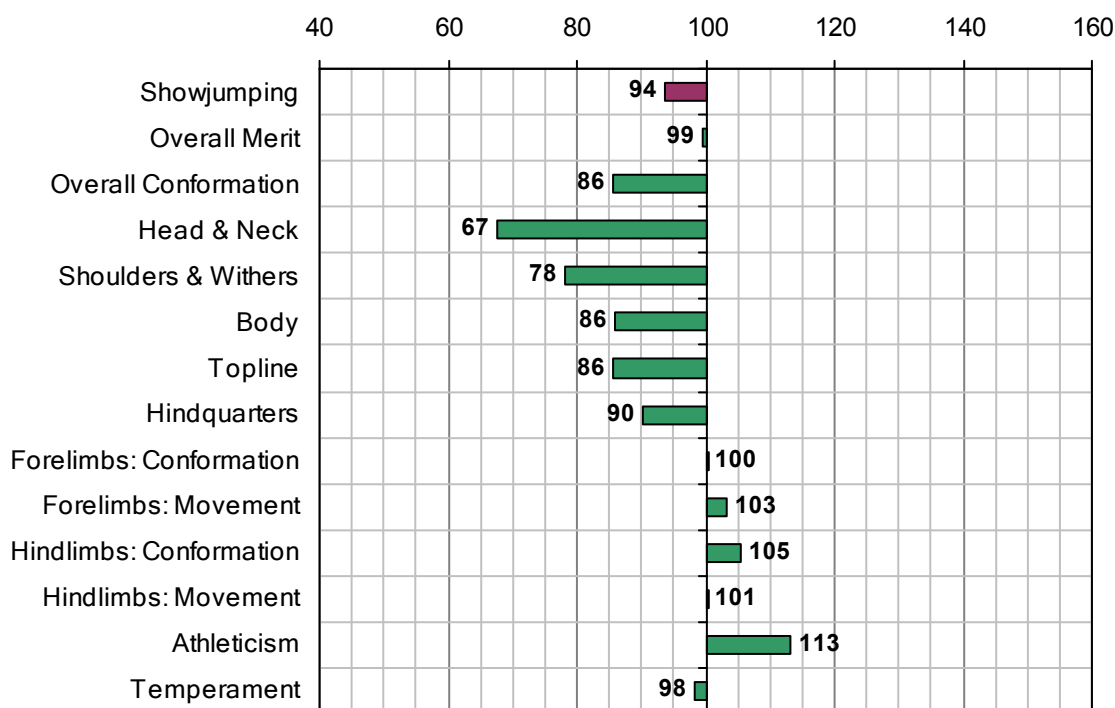

Estimated Breeding Values 2007

Irish Horse Board
Maynooth Business Campus,
Maynooth,
Co. Kildare,
Ireland.
Email: ihb@ihb.ie
www.irishsporthorse.com