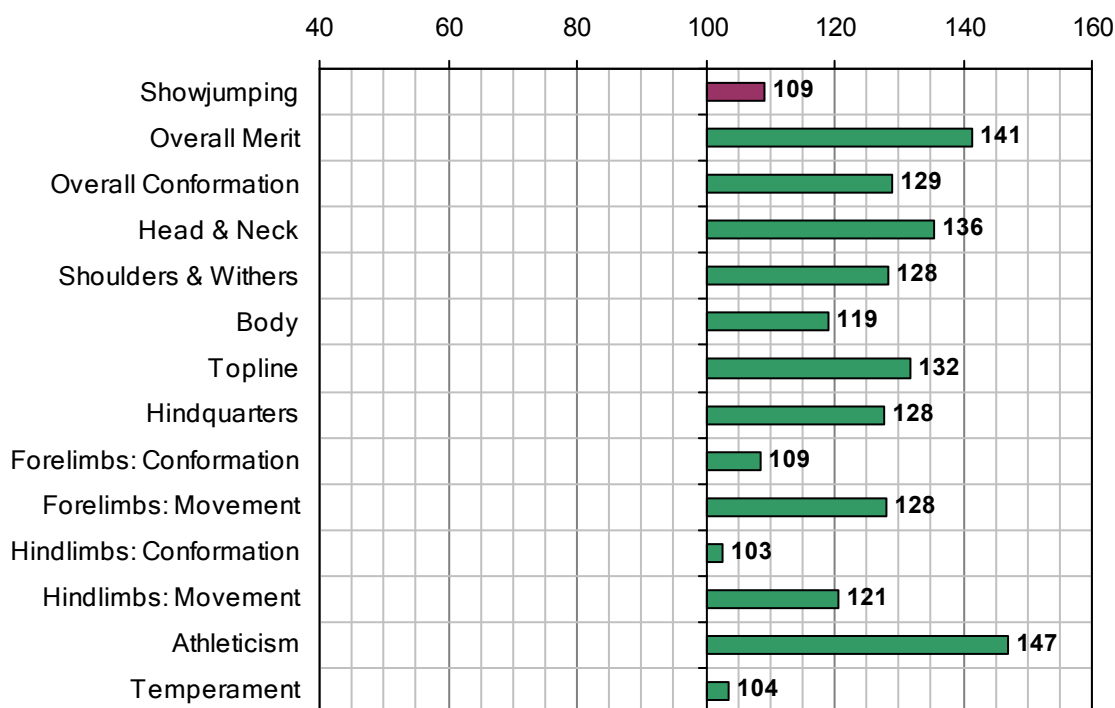

Estimated Breeding Values 2007

Irish Horse Board
Maynooth Business Campus,
Maynooth,
Co. Kildare,
Ireland.
Email: ihb@ihb.ie
www.irishsporthorse.com