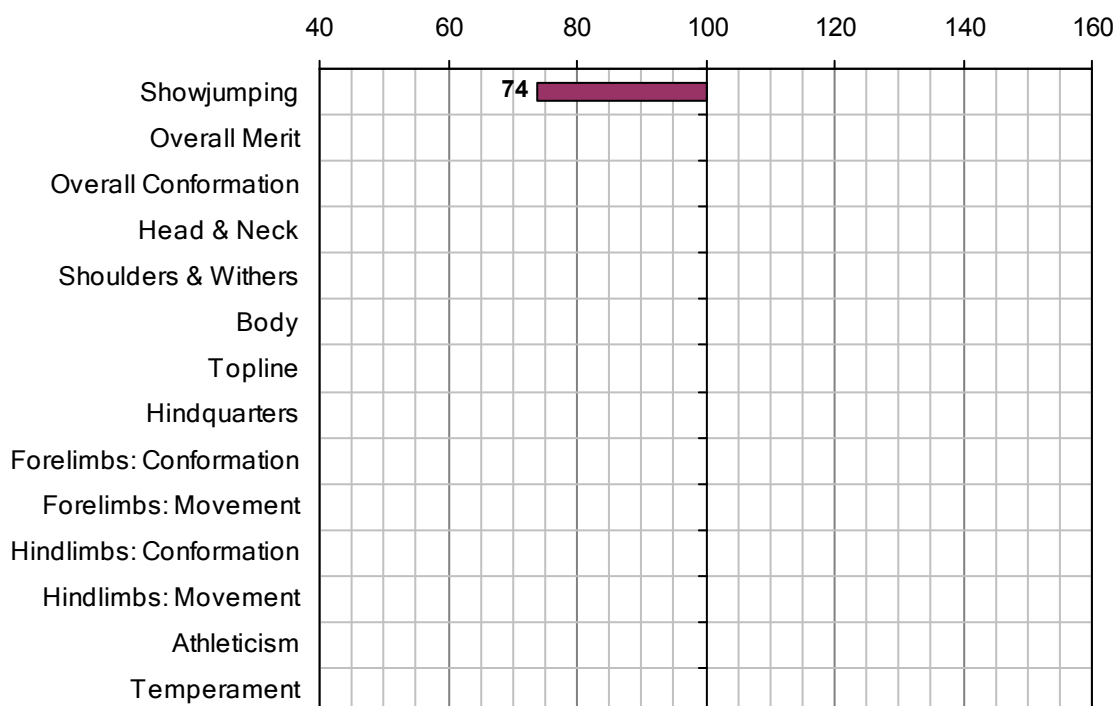

Estimated Breeding Values 2007

Irish Horse Board
Maynooth Business Campus,
Maynooth,
Co. Kildare,
Ireland.
Email: ihb@ihb.ie
www.irishsporthorse.com