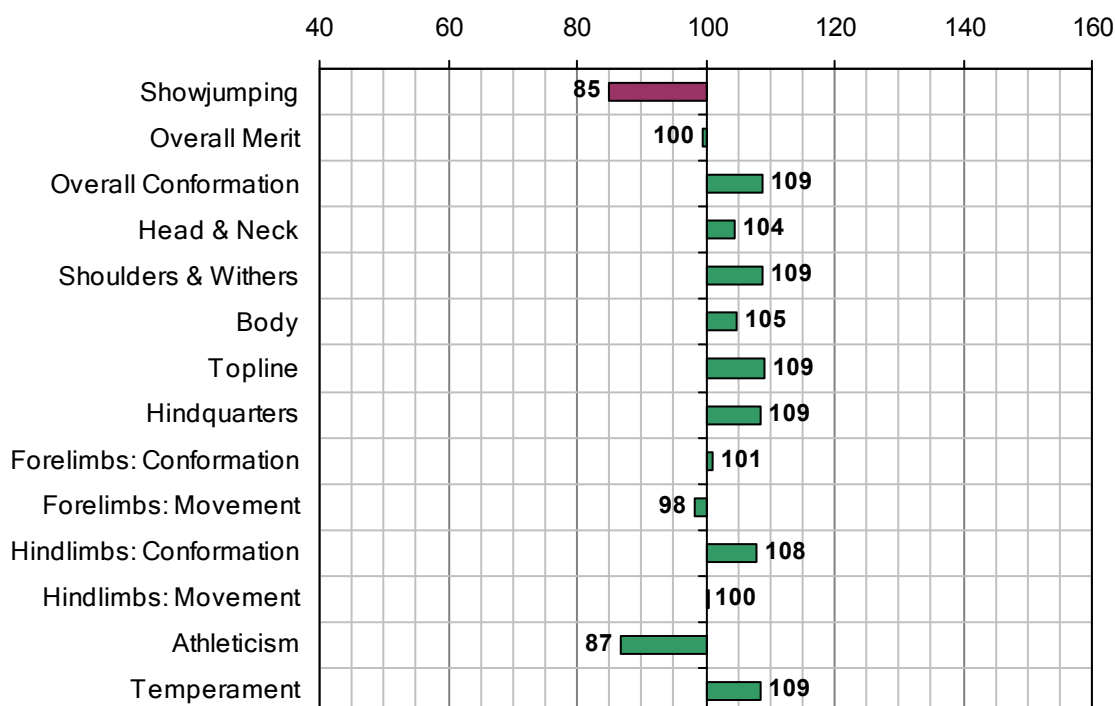

Estimated Breeding Values 2007

Irish Horse Board
Maynooth Business Campus,
Maynooth,
Co. Kildare,
Ireland.
Email: ihb@ihb.ie
www.irishsporthorse.com