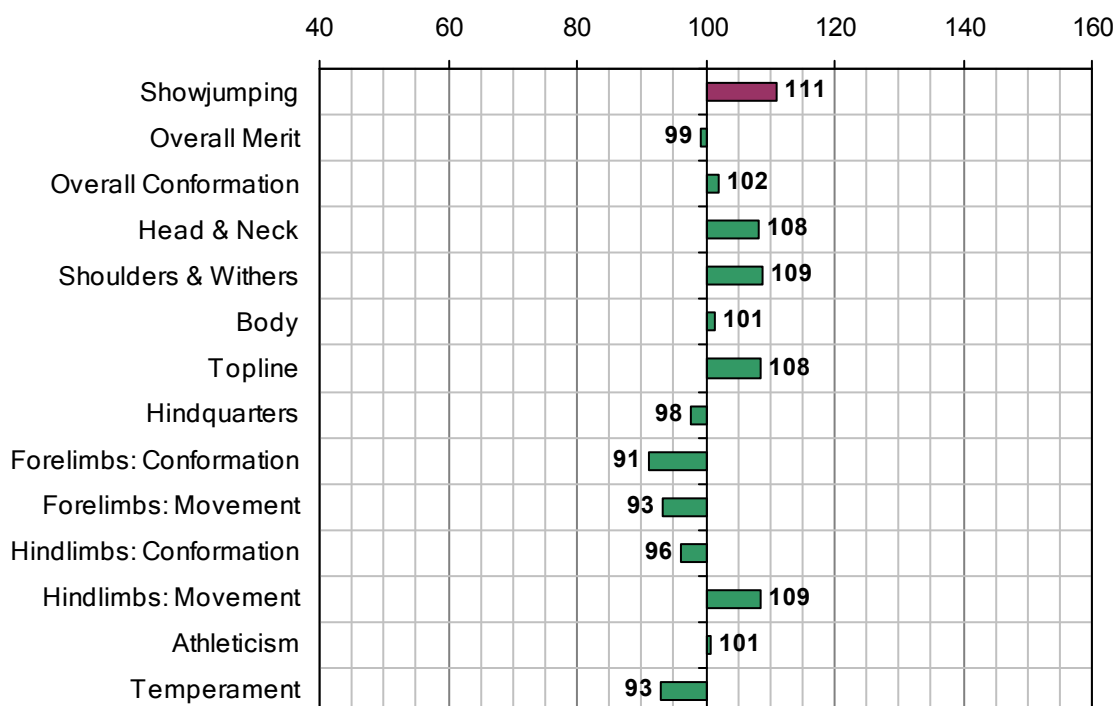

Estimated Breeding Values 2007

Irish Horse Board
Maynooth Business Campus,
Maynooth,
Co. Kildare,
Ireland.
Email: ihb@ihb.ie
www.irishsporthorse.com