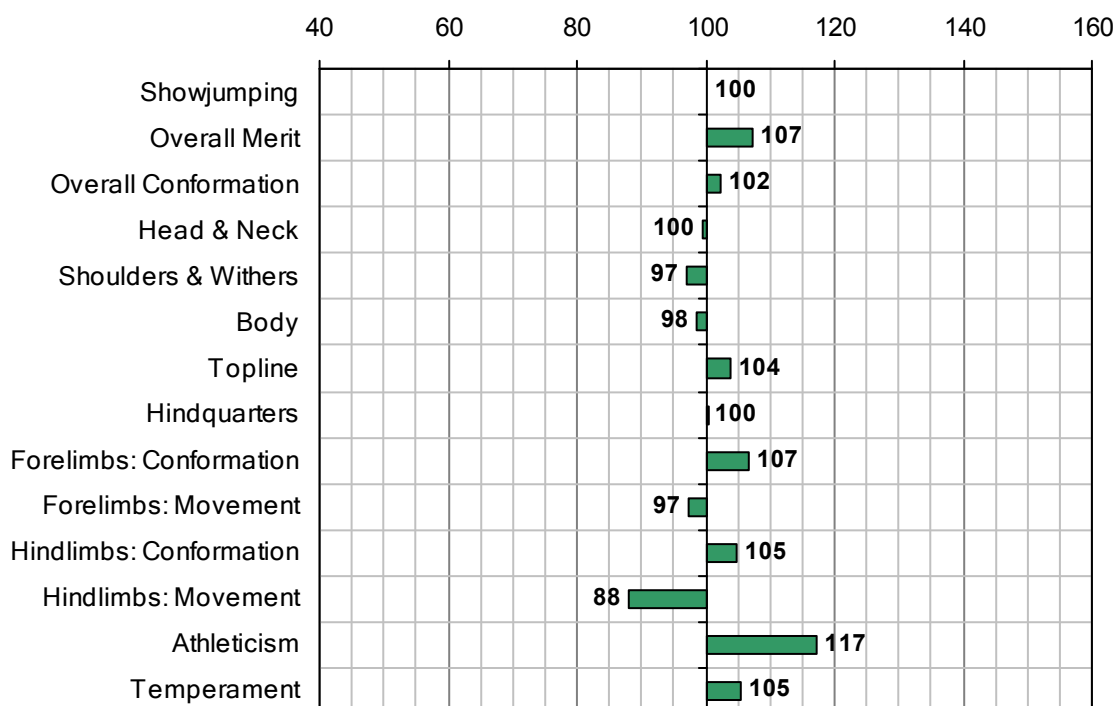

Inspection Evaluation 2007

Overall Merit Rank 2007:	127
Overall Merit EBV:	107
Accuracy Overall Merit EBV:	0.64
Stallion Inspection Year:	2006
No. Progeny Inspected:	0

Estimated Breeding Values 2007

Irish Horse Board
 Maynooth Business Campus,
 Maynooth,
 Co. Kildare,
 Ireland.
 Email: ihb@ihb.ie
www.irishsporthorse.com