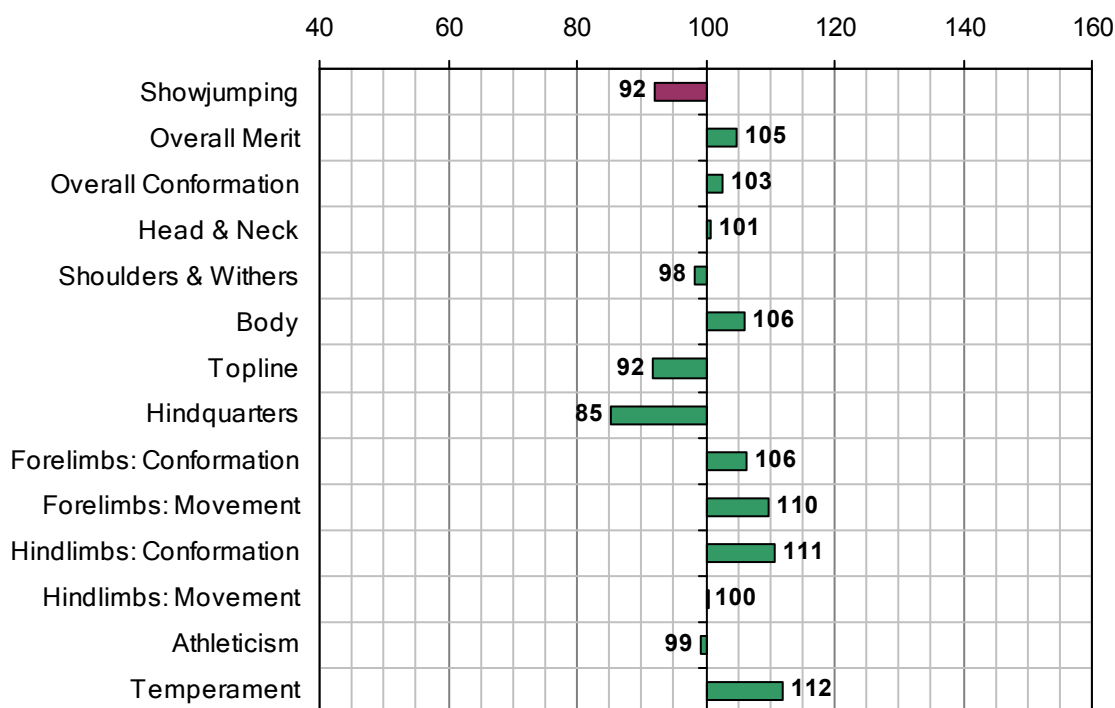

Estimated Breeding Values 2007

Irish Horse Board
Maynooth Business Campus,
Maynooth,
Co. Kildare,
Ireland.
Email: ihb@ihb.ie
www.irishsporthorse.com