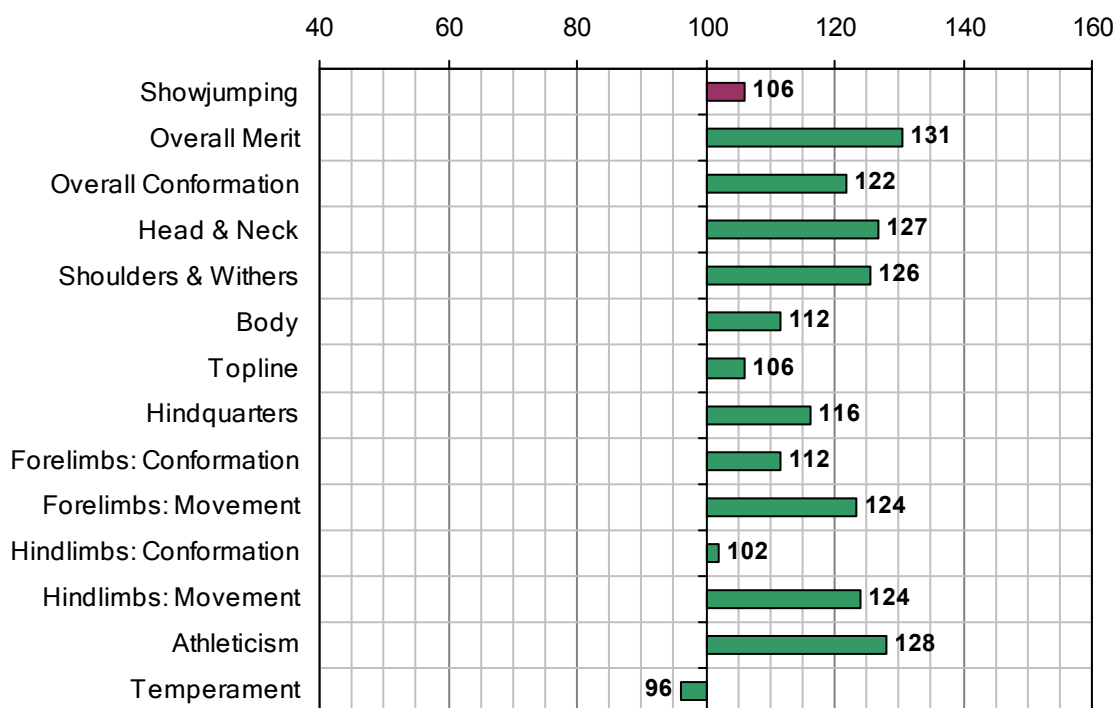

Estimated Breeding Values 2007

Irish Horse Board
Maynooth Business Campus,
Maynooth,
Co. Kildare,
Ireland.
Email: ihb@ihb.ie
www.irishsporthorse.com