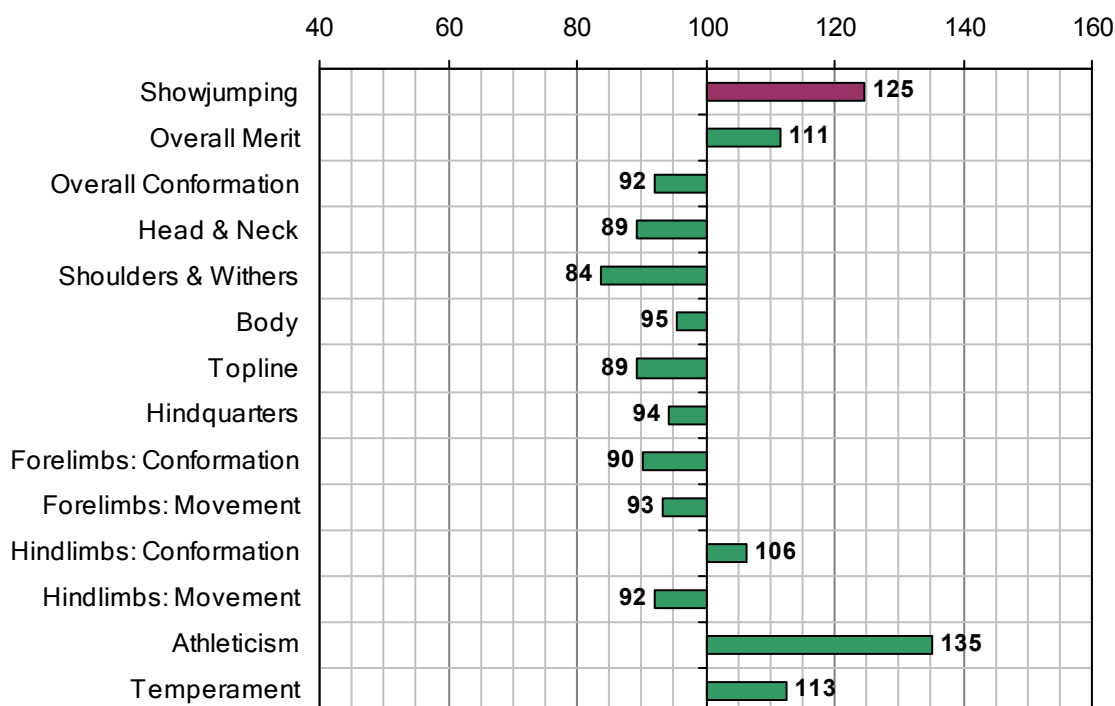

Estimated Breeding Values 2007

Irish Horse Board
Maynooth Business Campus,
Maynooth,
Co. Kildare,
Ireland.
Email: ihb@ihb.ie
www.irishsporthorse.com