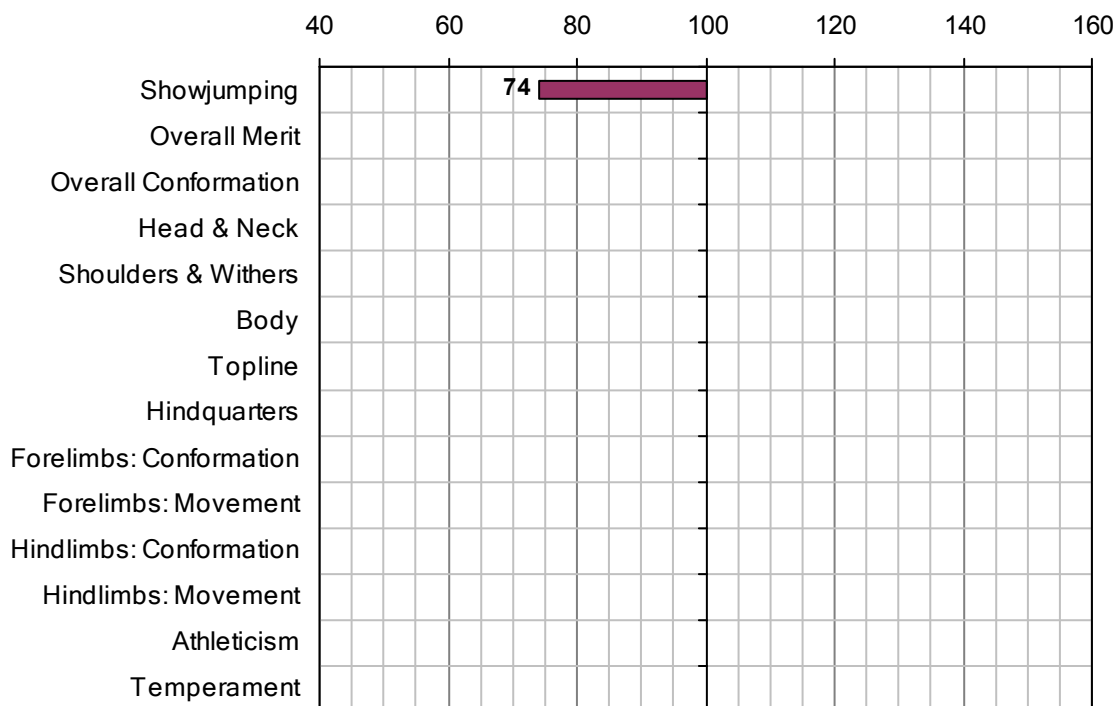

Estimated Breeding Values 2007

Irish Horse Board
Maynooth Business Campus,
Maynooth,
Co. Kildare,
Ireland.
Email: ihb@ihb.ie
www.irishsporthorse.com