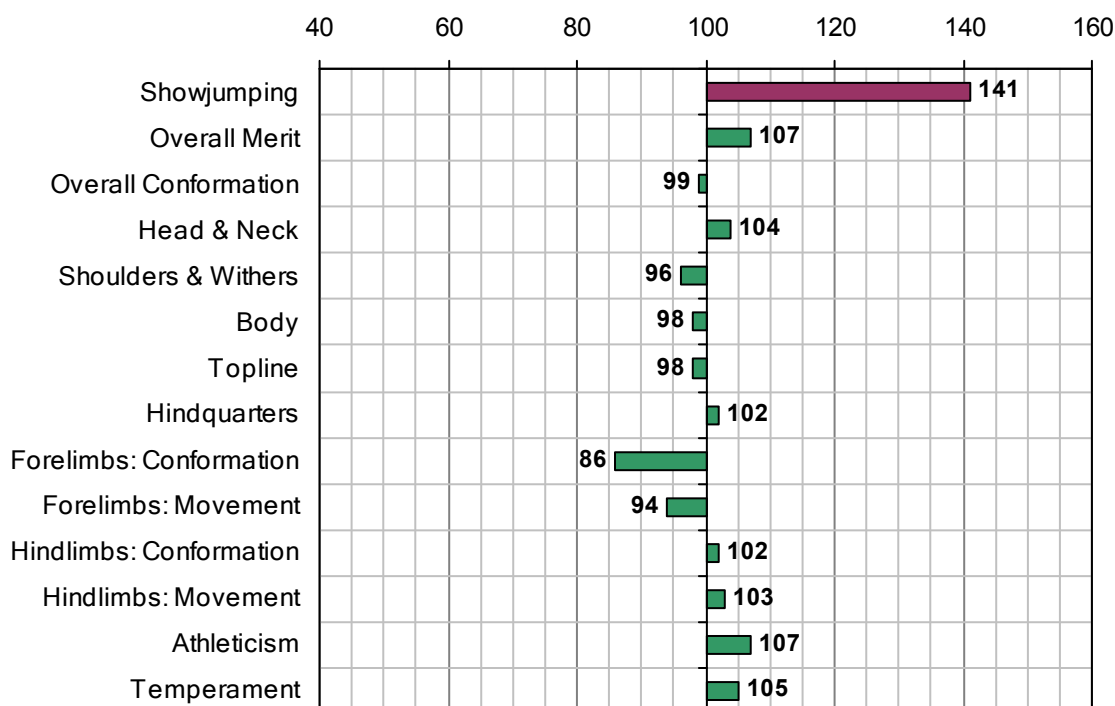

Estimated Breeding Values 2007

Irish Horse Board
Maynooth Business Campus,
Maynooth,
Co. Kildare,
Ireland.
Email: ihb@ihb.ie
www.irishsporthorse.com