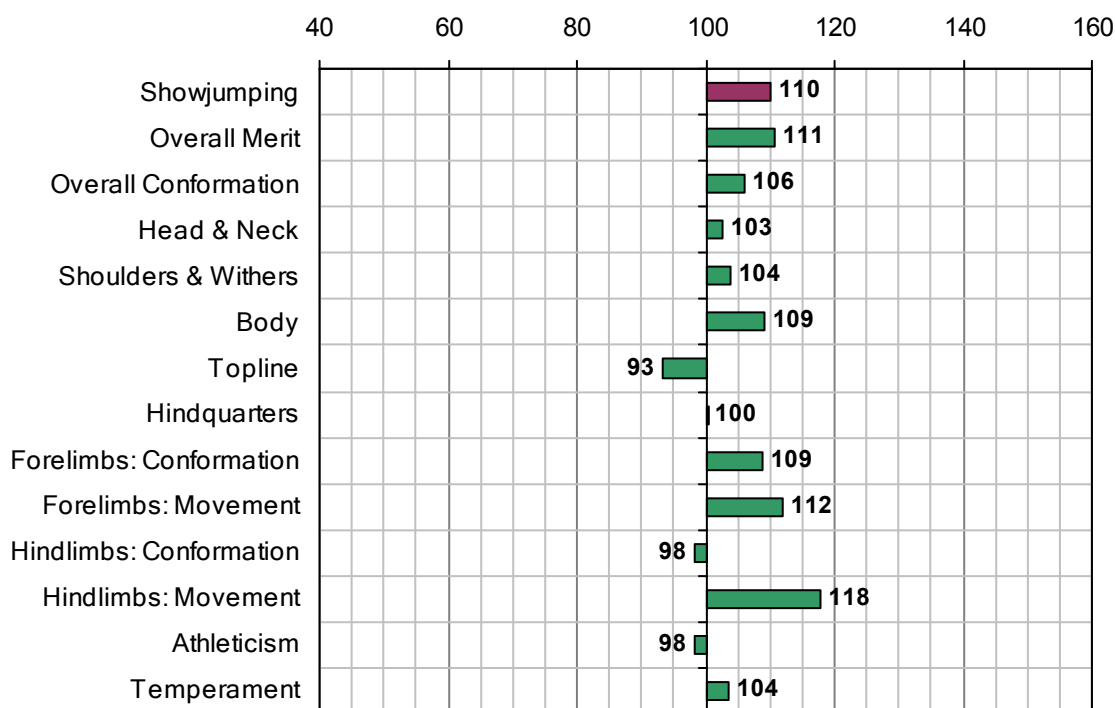

Estimated Breeding Values 2007

Irish Horse Board
Maynooth Business Campus,
Maynooth,
Co. Kildare,
Ireland.
Email: ihb@ihb.ie
www.irishsporthorse.com