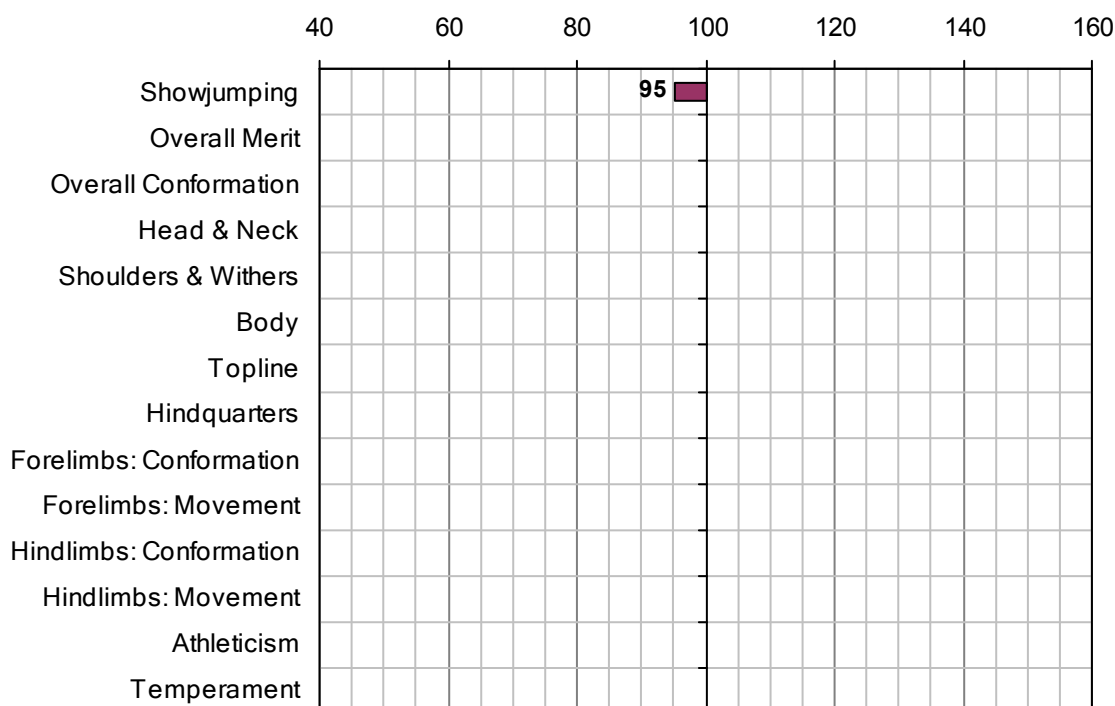

Estimated Breeding Values 2007

Irish Horse Board
Maynooth Business Campus,
Maynooth,
Co. Kildare,
Ireland.
Email: ihb@ihb.ie
www.irishsporthorse.com