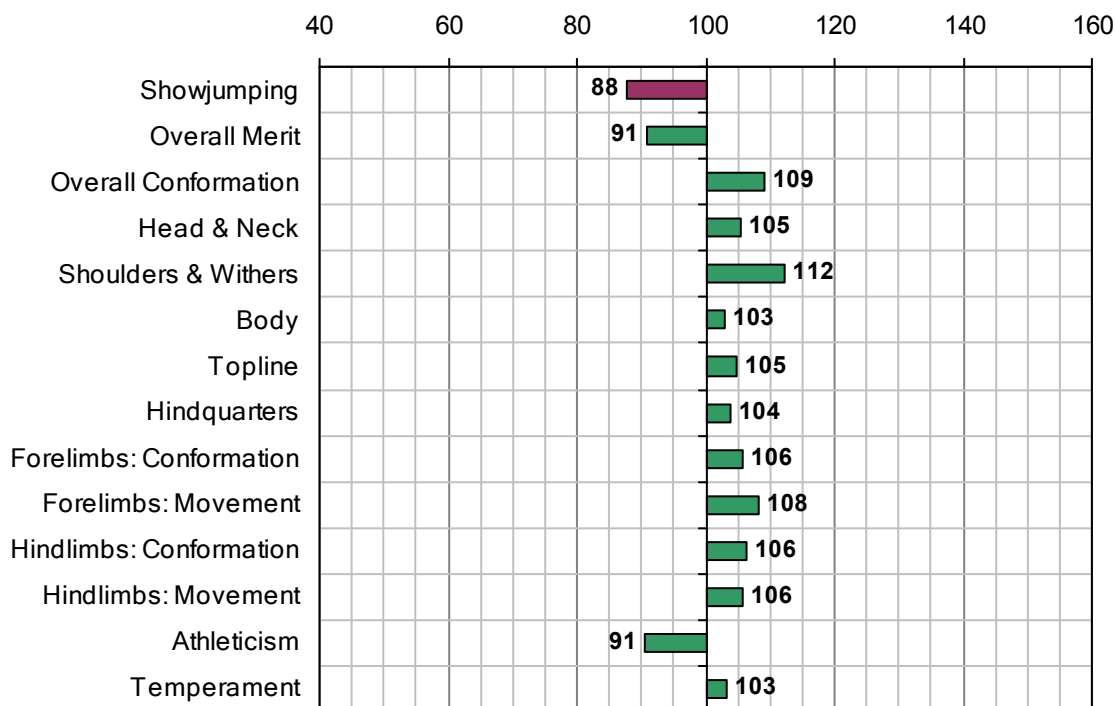

Estimated Breeding Values 2007

Irish Horse Board
Maynooth Business Campus,
Maynooth,
Co. Kildare,
Ireland.
Email: ihb@ihb.ie
www.irishsporthorse.com