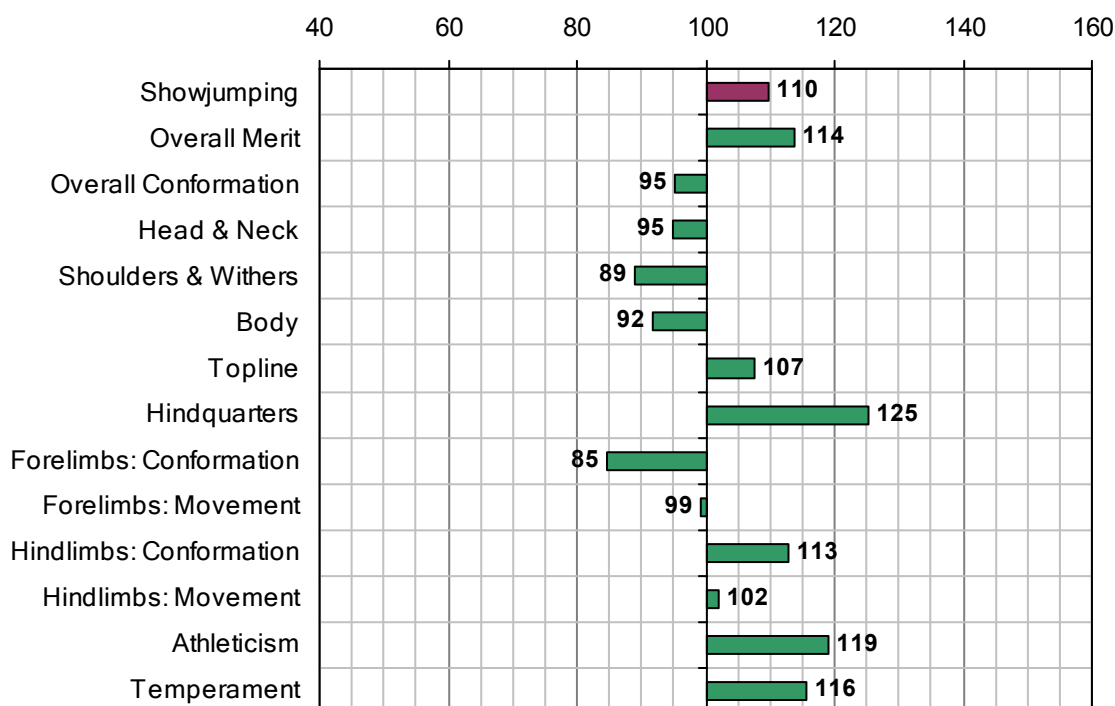

Estimated Breeding Values 2007

Irish Horse Board
Maynooth Business Campus,
Maynooth,
Co. Kildare,
Ireland.
Email: ihb@ihb.ie
www.irishsporthorse.com