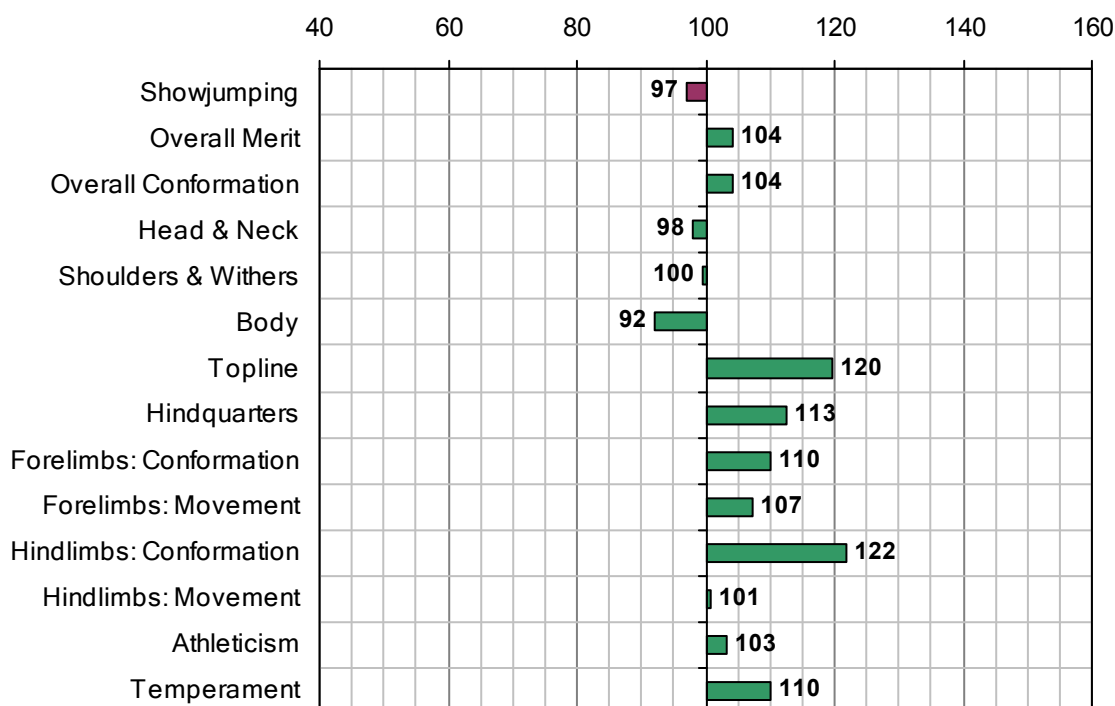

Estimated Breeding Values 2007

Irish Horse Board
Maynooth Business Campus,
Maynooth,
Co. Kildare,
Ireland.
Email: ihb@ihb.ie
www.irishsporthorse.com