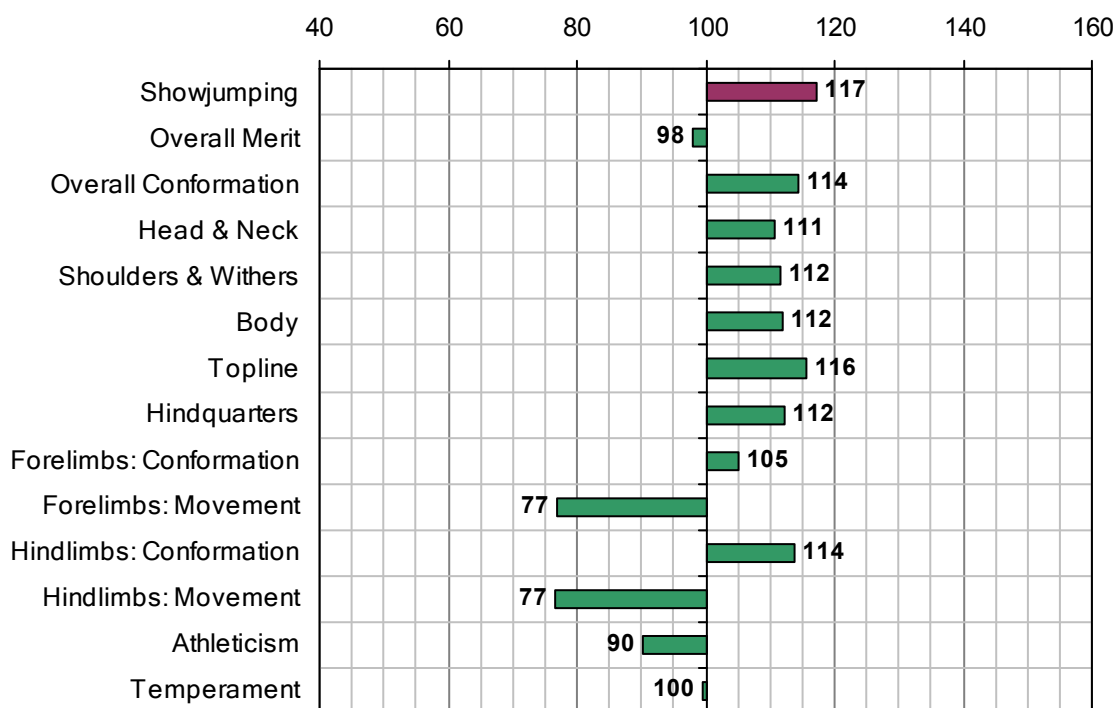

Estimated Breeding Values 2007

Irish Horse Board
Maynooth Business Campus,
Maynooth,
Co. Kildare,
Ireland.
Email: ihb@ihb.ie
www.irishsporthorse.com