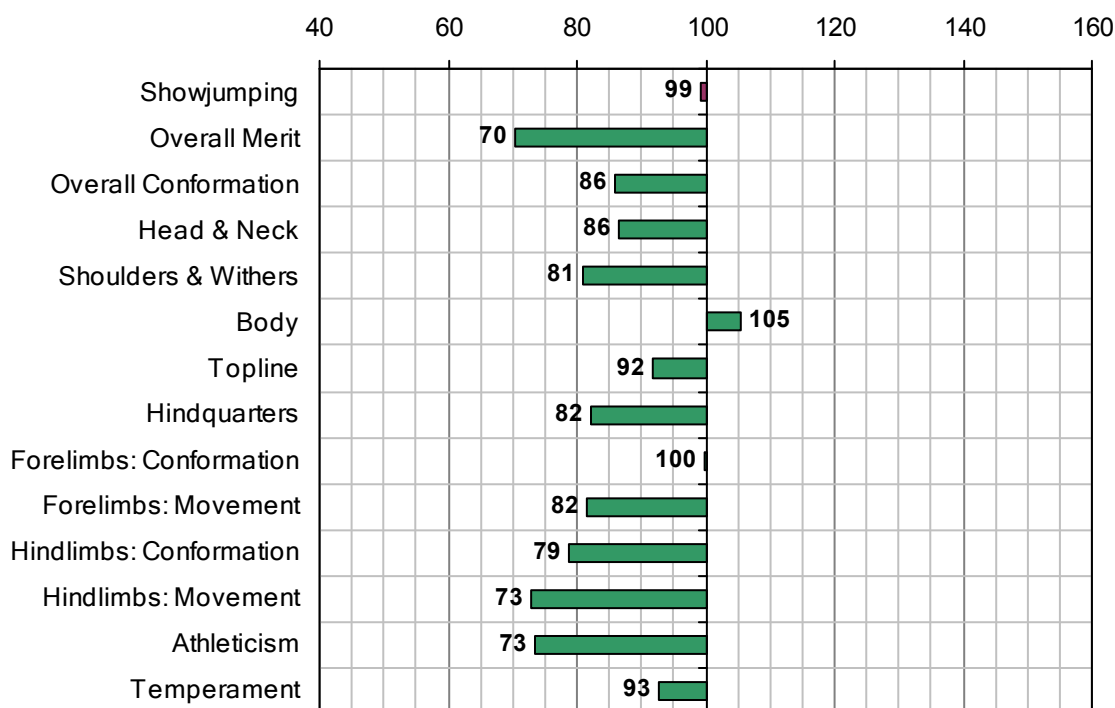

Estimated Breeding Values 2007

Irish Horse Board
Maynooth Business Campus,
Maynooth,
Co. Kildare,
Ireland.
Email: ihb@ihb.ie
www.irishsporthorse.com