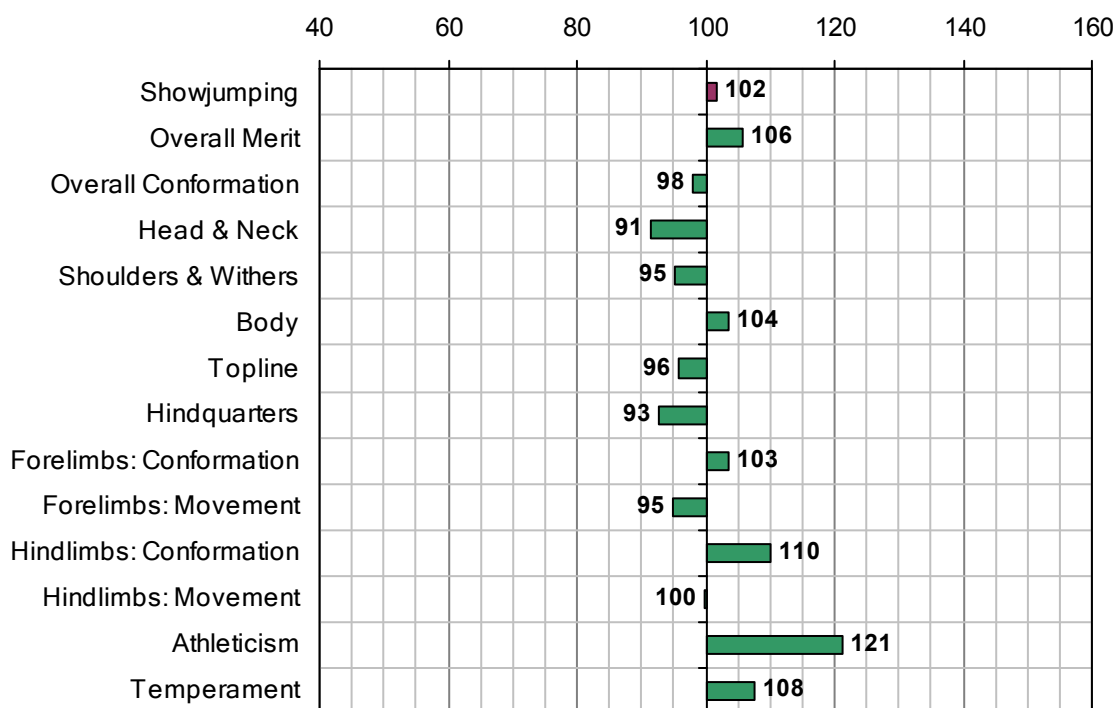

Estimated Breeding Values 2007

Irish Horse Board
Maynooth Business Campus,
Maynooth,
Co. Kildare,
Ireland.
Email: ihb@ihb.ie
www.irishsporthorse.com