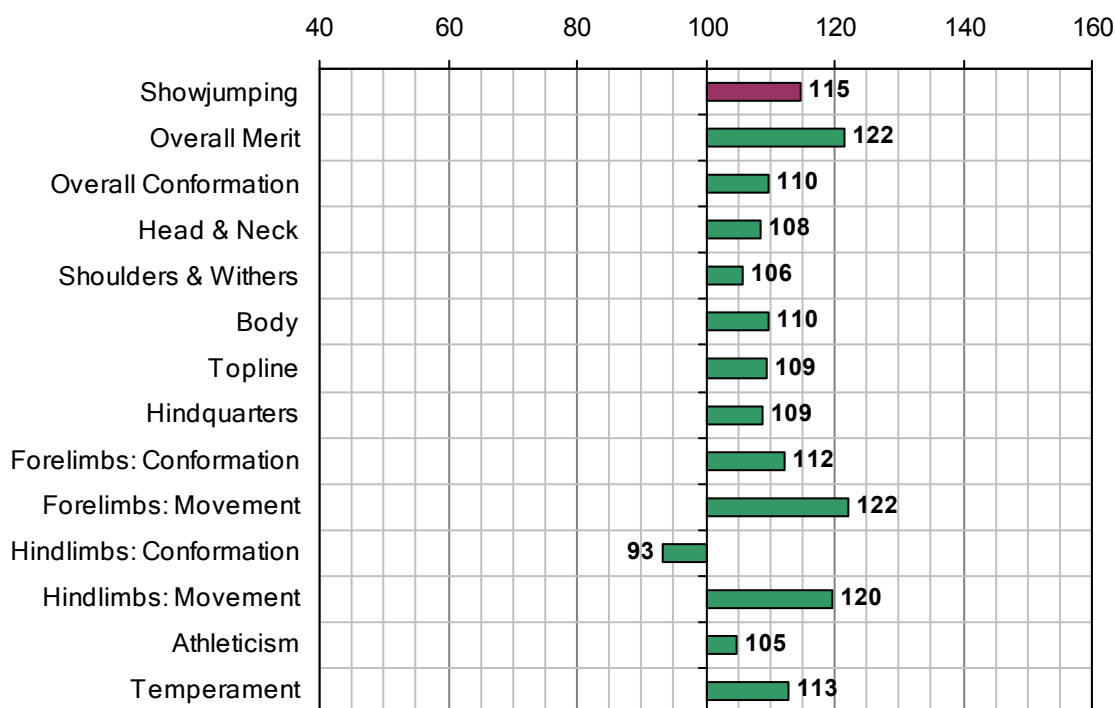

Estimated Breeding Values 2007

Irish Horse Board
Maynooth Business Campus,
Maynooth,
Co. Kildare,
Ireland.
Email: ihb@ihb.ie
www.irishsporthorse.com