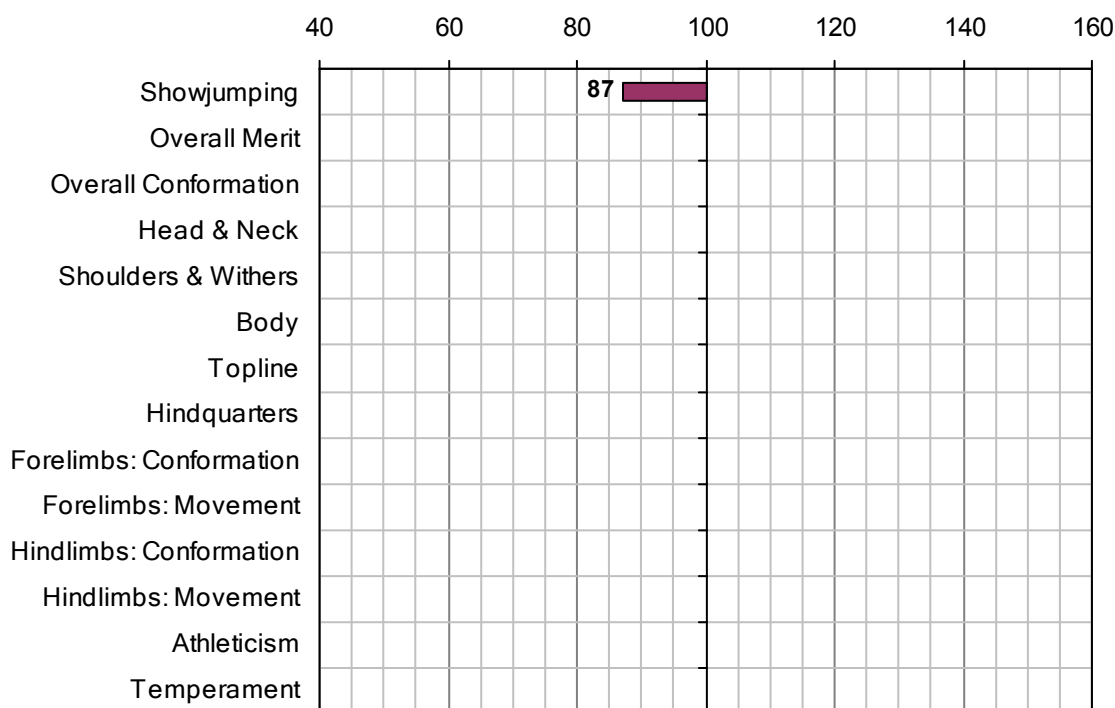

Estimated Breeding Values 2007

Irish Horse Board
Maynooth Business Campus,
Maynooth,
Co. Kildare,
Ireland.
Email: ihb@ihb.ie
www.irishsporthorse.com