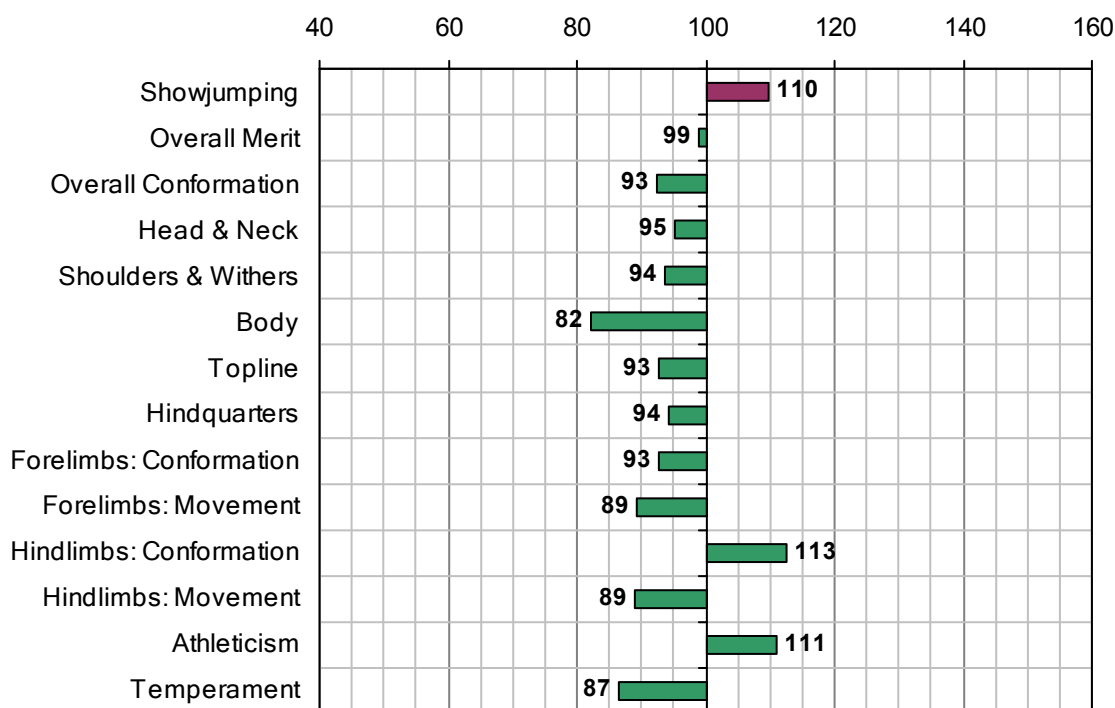

Estimated Breeding Values 2007

Irish Horse Board
Maynooth Business Campus,
Maynooth,
Co. Kildare,
Ireland.
Email: ihb@ihb.ie
www.irishsporthorse.com