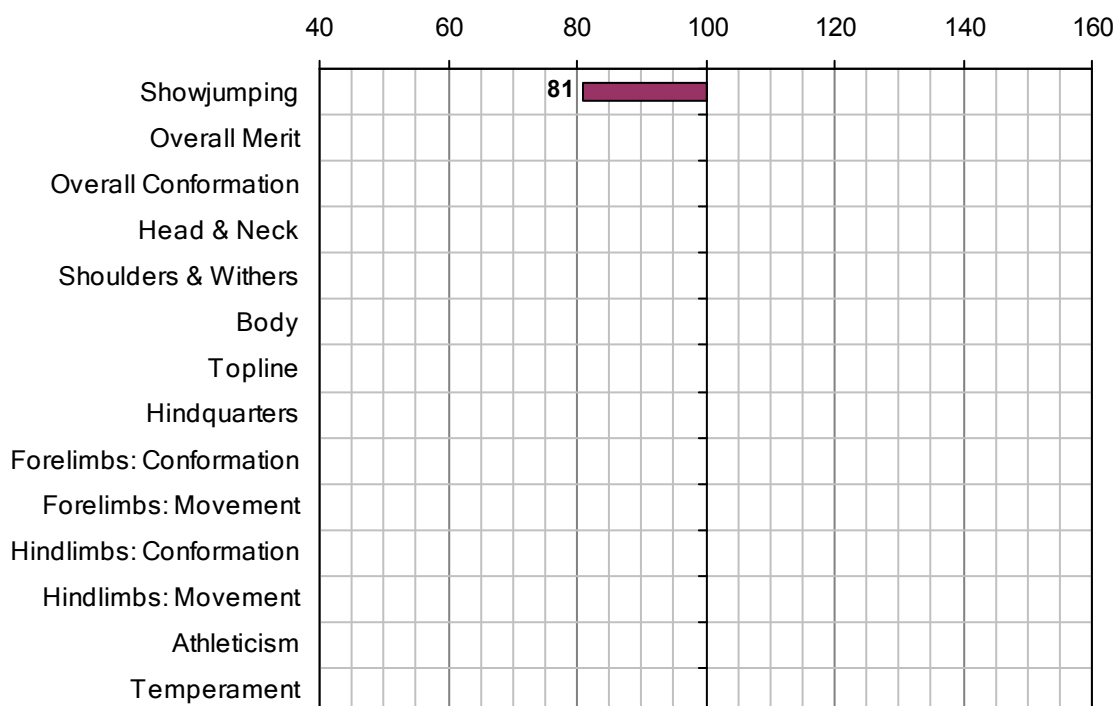

Estimated Breeding Values 2007

Irish Horse Board
Maynooth Business Campus,
Maynooth,
Co. Kildare,
Ireland.
Email: ihb@ihb.ie
www.irishsporthorse.com