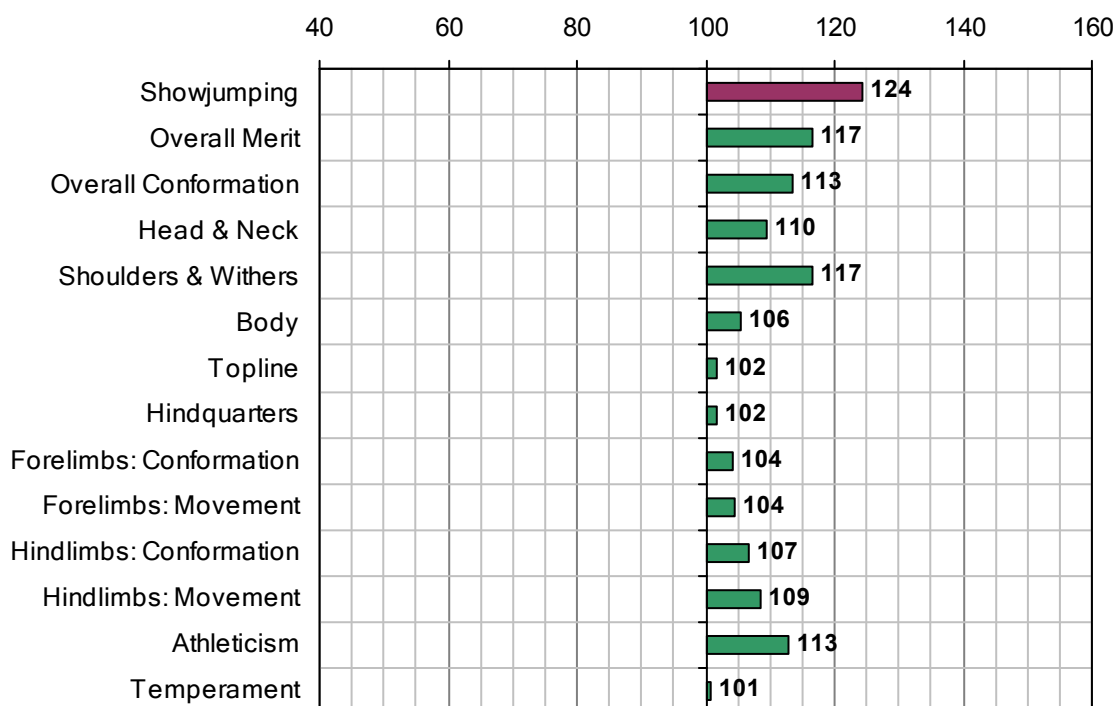

Estimated Breeding Values 2007

Irish Horse Board
Maynooth Business Campus,
Maynooth,
Co. Kildare,
Ireland.
Email: ihb@ihb.ie
www.irishsporthorse.com