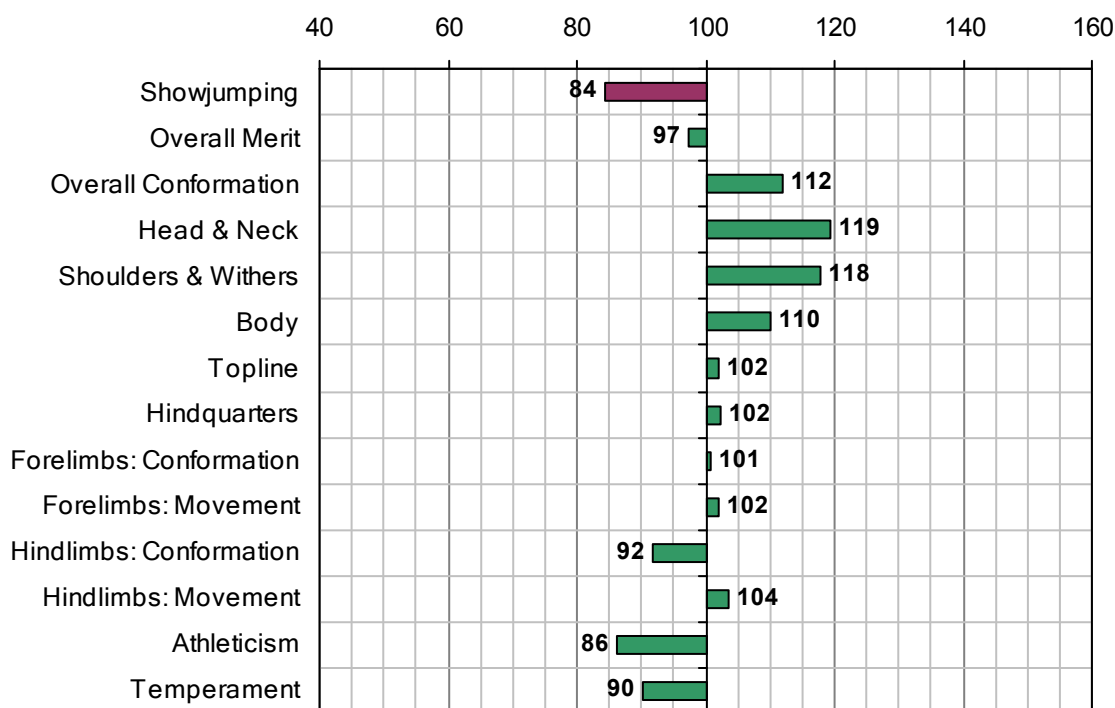

Estimated Breeding Values 2007

Irish Horse Board
Maynooth Business Campus,
Maynooth,
Co. Kildare,
Ireland.
Email: ihb@ihb.ie
www.irishsporthorse.com