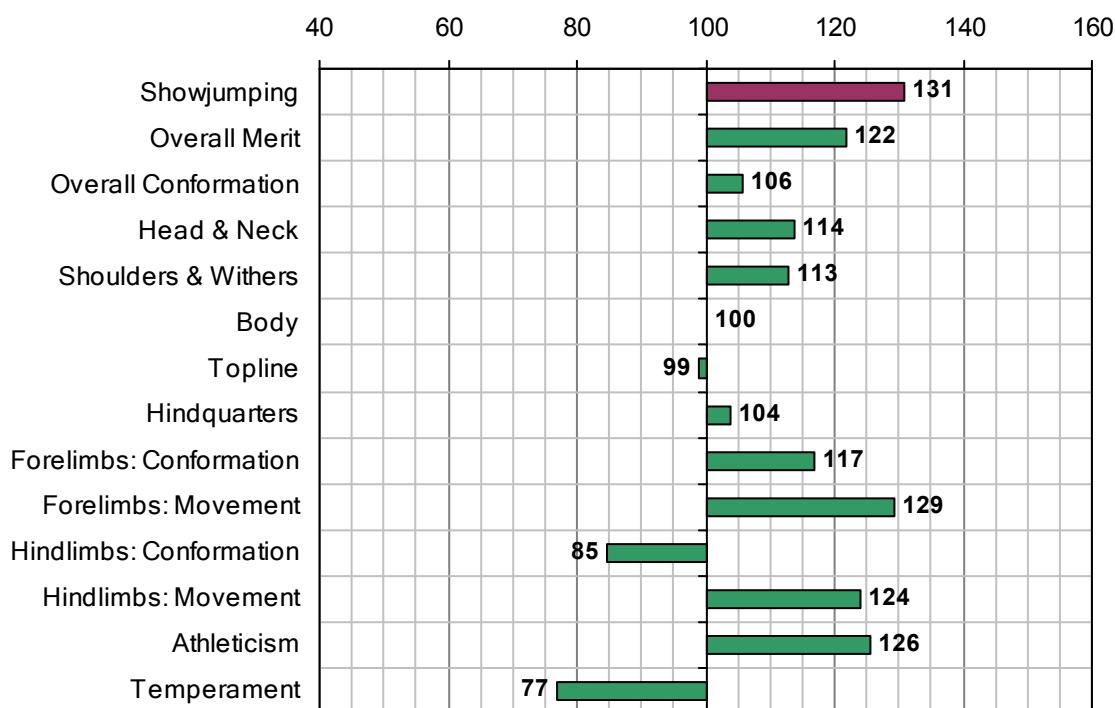

CRUISING

UELN-372414001779435

1985 IHR No: 37052 Breed: ISH Approved: 1989

Showjumping Evaluation 2007

Showjumping Rank 2007:	10
Showjumping EBV:	131
Accuracy Showjumping EBV:	0.98
No. Performances:	110
No. Progeny Evaluated:	363
No. Progeny Performances:	17432
% ISH Progeny Showjumping:	40

Inspection Evaluation 2007

Overall Merit Rank 2007:	35
Overall Merit EBV:	122
Accuracy Overall Merit EBV:	0.95
Stallion Inspection Year:	n/a
No. Progeny Inspected:	107

Estimated Breeding Values 2007

Irish Horse Board
 Maynooth Business Campus,
 Maynooth,
 Co. Kildare,
 Ireland.
 Email: ihb@ihb.ie
 www.irishsporthorse.com