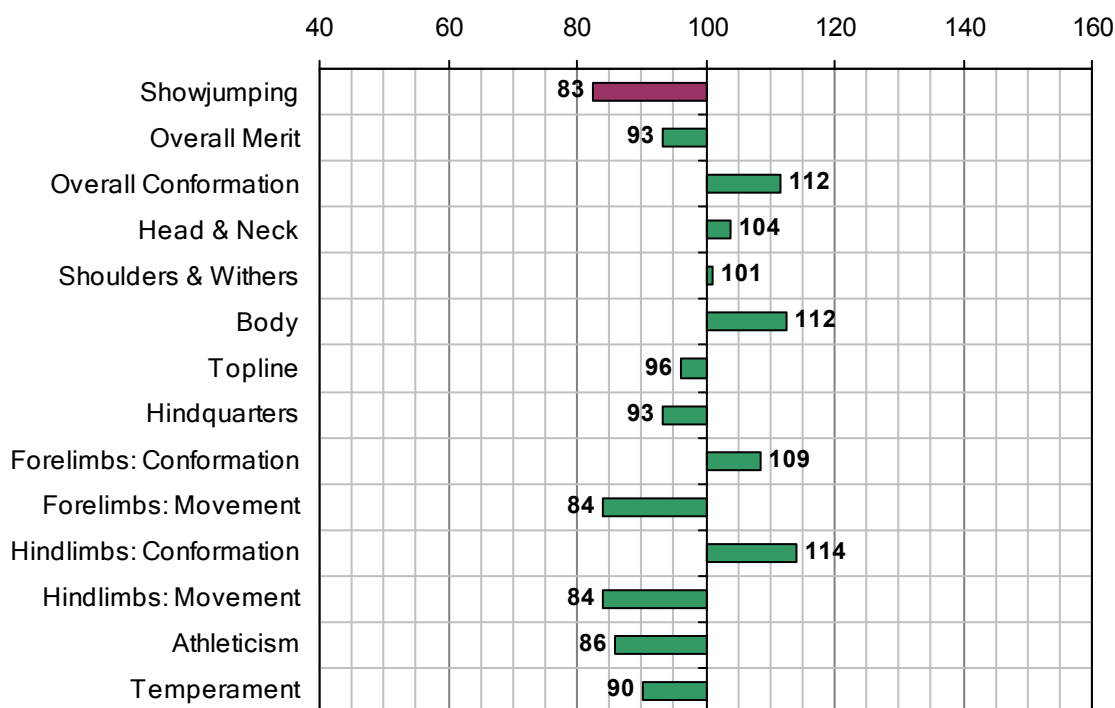

Estimated Breeding Values 2007

Irish Horse Board
Maynooth Business Campus,
Maynooth,
Co. Kildare,
Ireland.
Email: ihb@ihb.ie
www.irishsporthorse.com