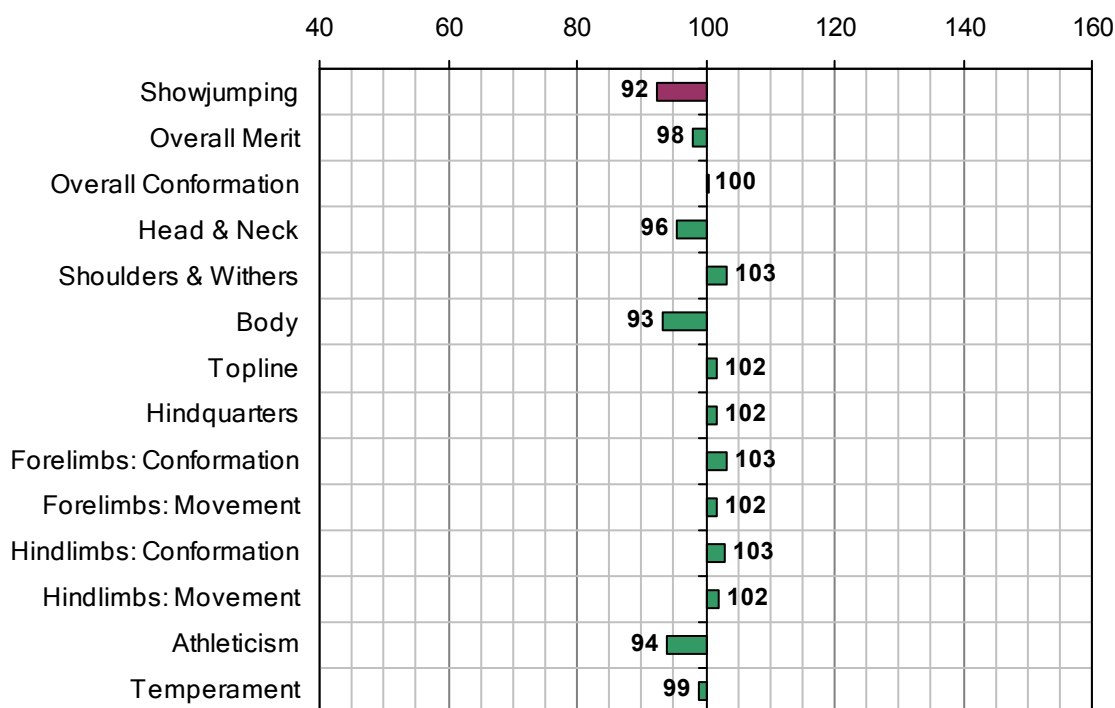

Estimated Breeding Values 2007

Irish Horse Board
Maynooth Business Campus,
Maynooth,
Co. Kildare,
Ireland.
Email: ihb@ihb.ie
www.irishsporthorse.com