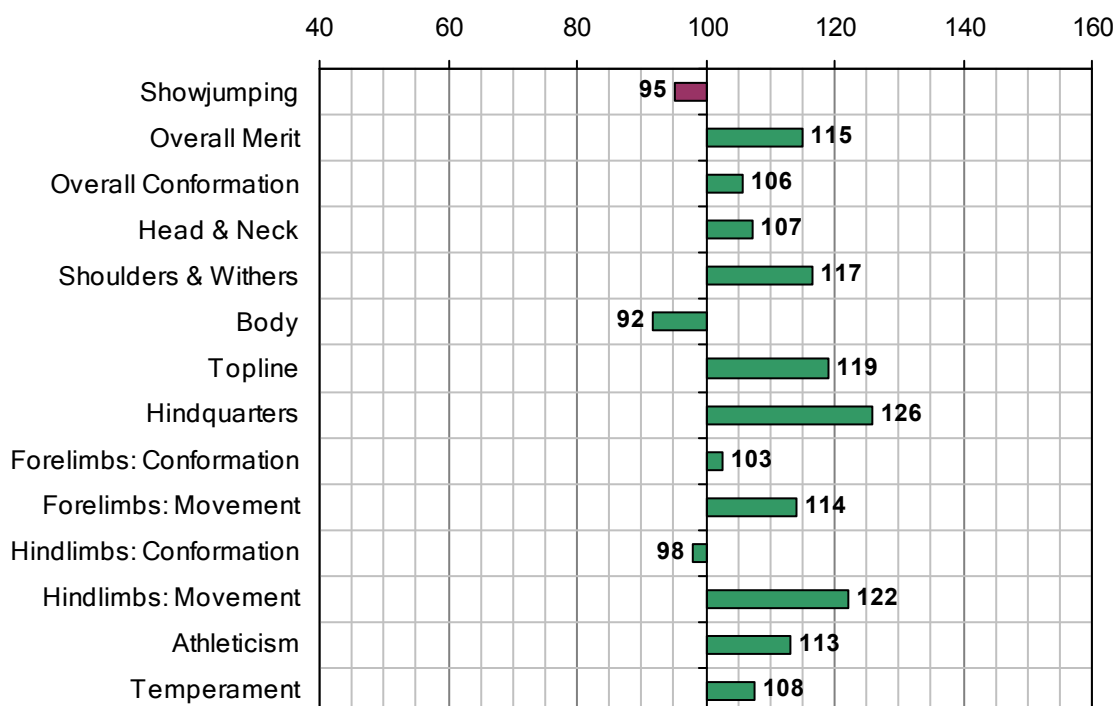

Estimated Breeding Values 2007

Irish Horse Board
Maynooth Business Campus,
Maynooth,
Co. Kildare,
Ireland.
Email: ihb@ihb.ie
www.irishsporthorse.com