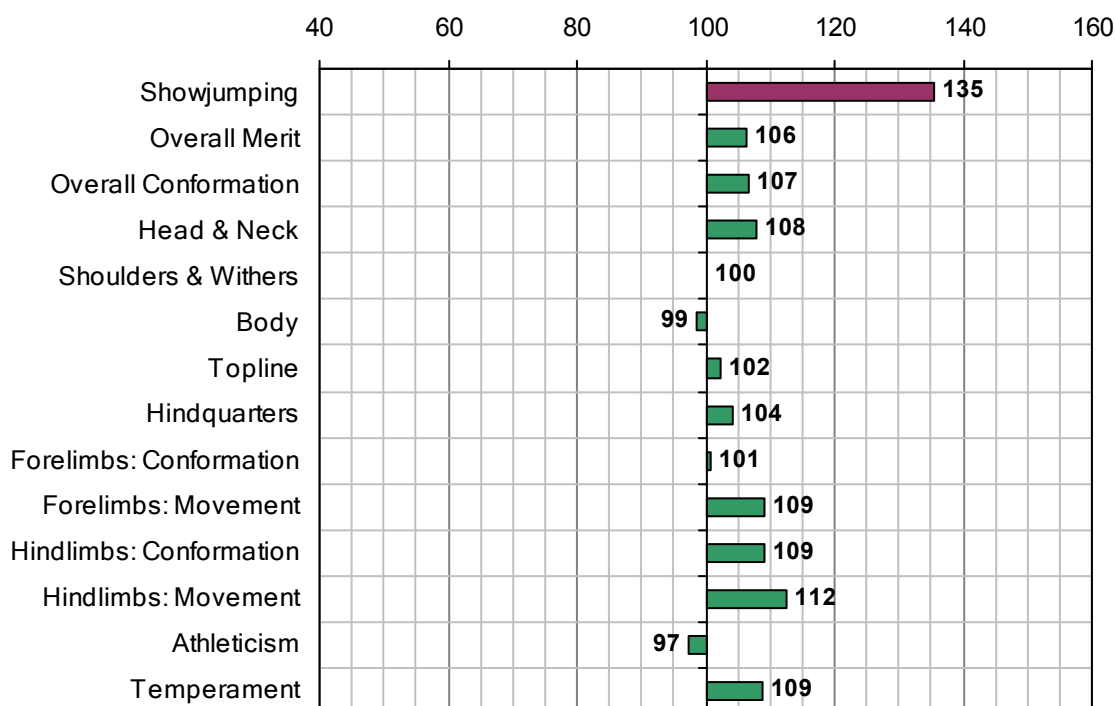

Estimated Breeding Values 2007

Irish Horse Board
Maynooth Business Campus,
Maynooth,
Co. Kildare,
Ireland.
Email: ihb@ihb.ie
www.irishsporthorse.com