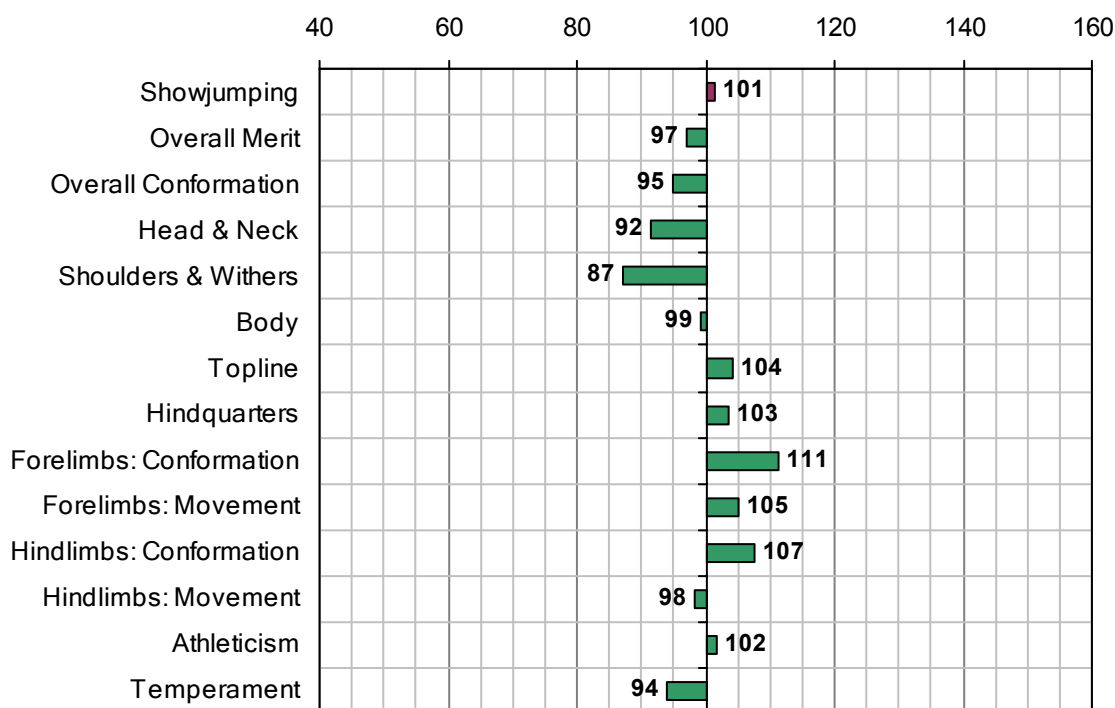

Estimated Breeding Values 2007

Irish Horse Board
Maynooth Business Campus,
Maynooth,
Co. Kildare,
Ireland.
Email: ihb@ihb.ie
www.irishsporthorse.com