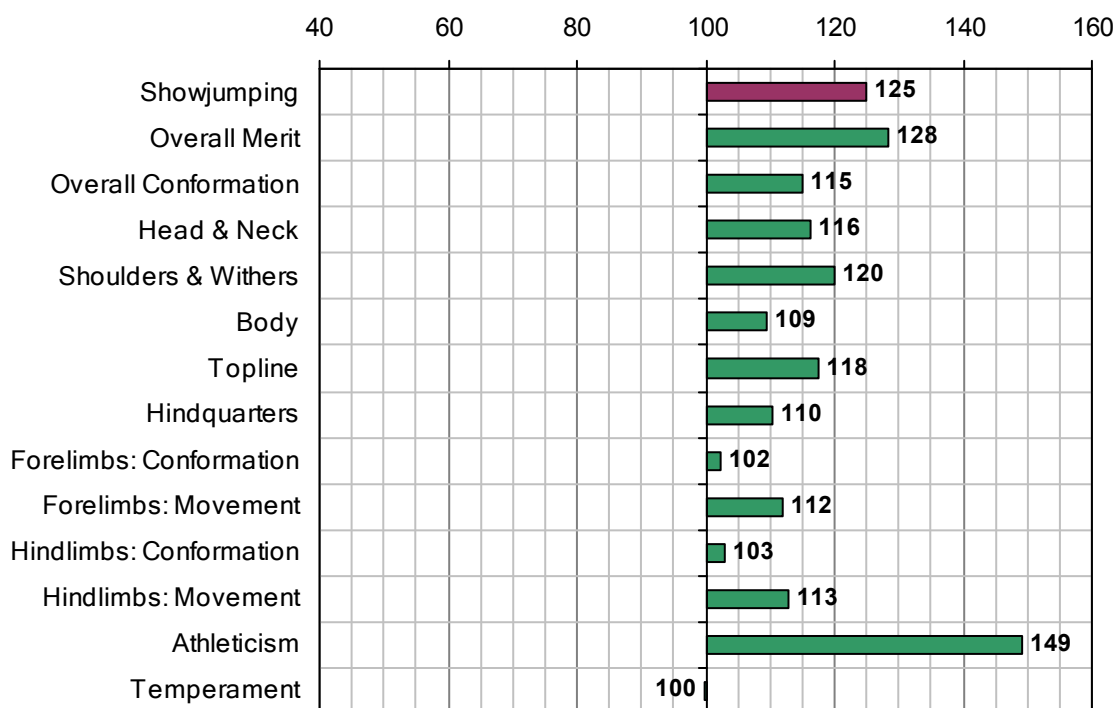

Estimated Breeding Values 2007

Irish Horse Board
Maynooth Business Campus,
Maynooth,
Co. Kildare,
Ireland.
Email: ihb@ihb.ie
www.irishsporthorse.com