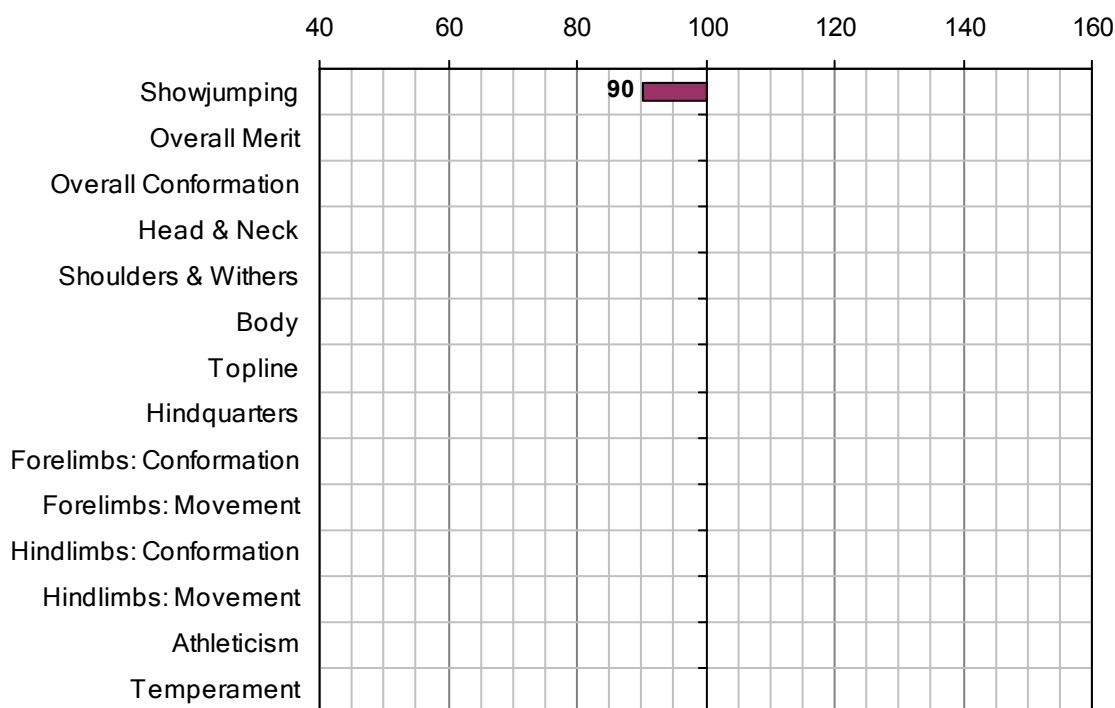

Estimated Breeding Values 2007

Irish Horse Board
Maynooth Business Campus,
Maynooth,
Co. Kildare,
Ireland.
Email: ihb@ihb.ie
www.irishsporthorse.com