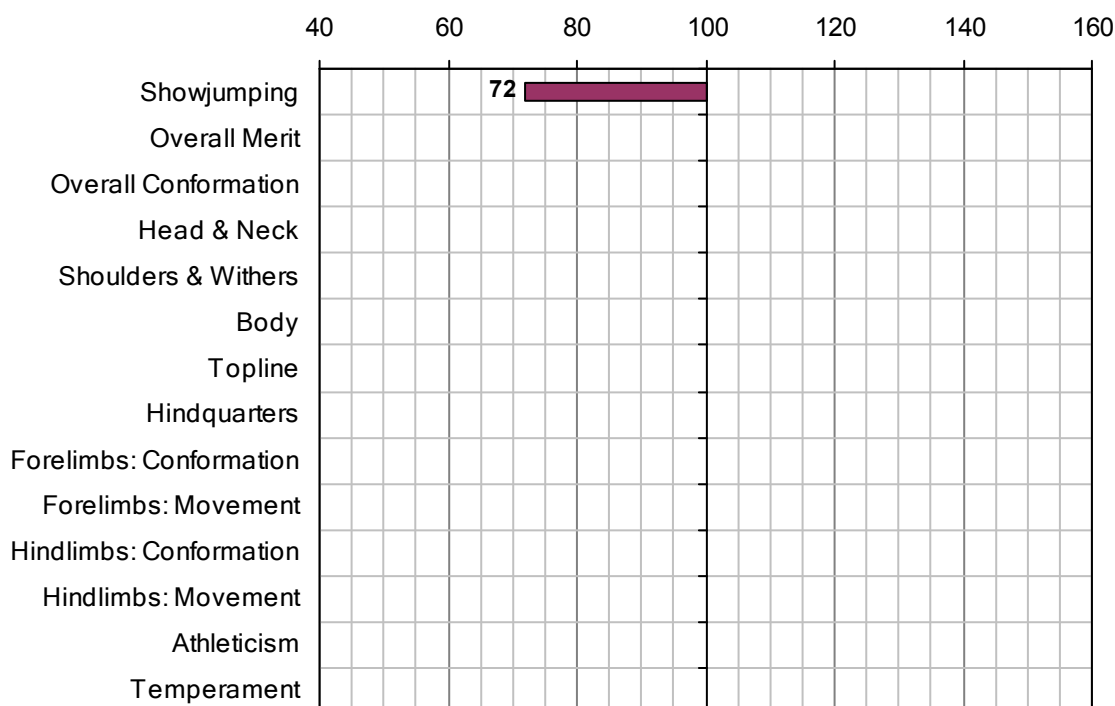

Estimated Breeding Values 2007

Irish Horse Board
Maynooth Business Campus,
Maynooth,
Co. Kildare,
Ireland.
Email: ihb@ihb.ie
www.irishsporthorse.com