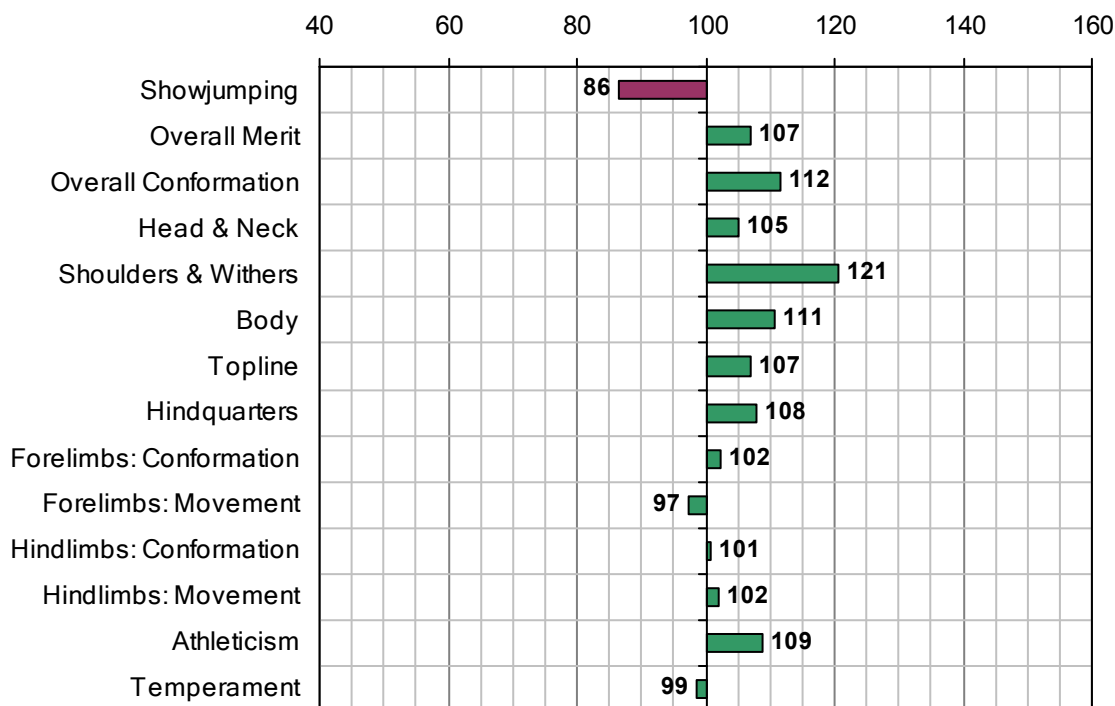

Estimated Breeding Values 2007

Irish Horse Board
Maynooth Business Campus,
Maynooth,
Co. Kildare,
Ireland.
Email: ihb@ihb.ie
www.irishsporthorse.com