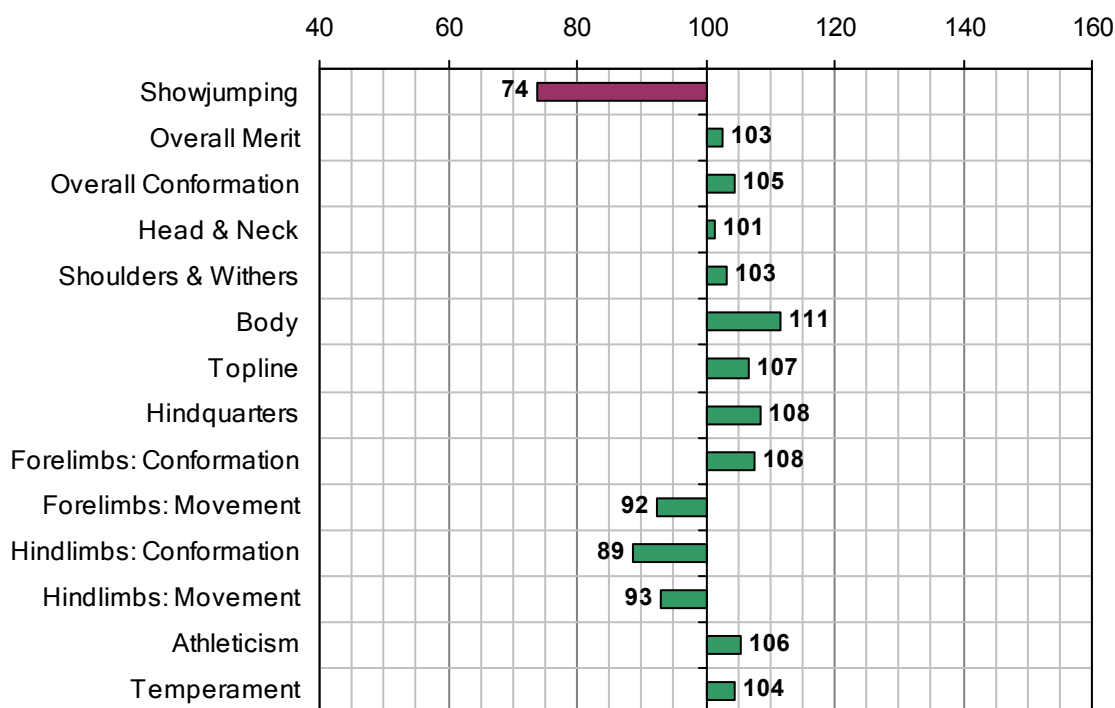

Estimated Breeding Values 2007

Irish Horse Board
Maynooth Business Campus,
Maynooth,
Co. Kildare,
Ireland.
Email: ihb@ihb.ie
www.irishsporthorse.com