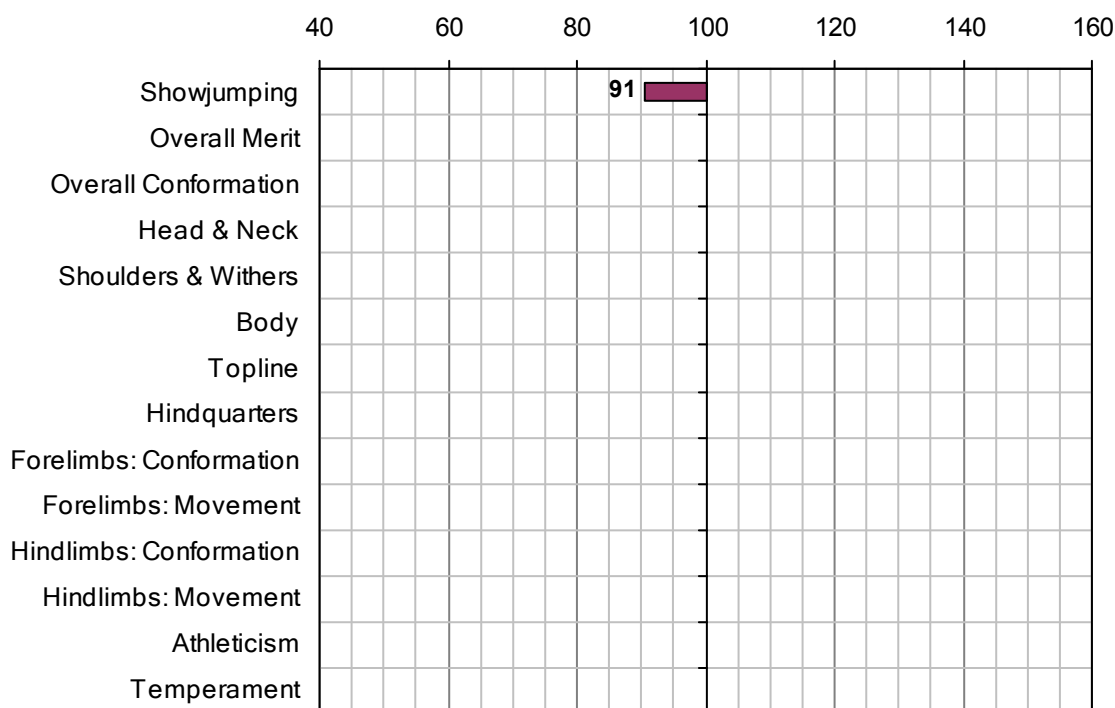

Estimated Breeding Values 2007

Irish Horse Board
Maynooth Business Campus,
Maynooth,
Co. Kildare,
Ireland.
Email: ihb@ihb.ie
www.irishsporthorse.com