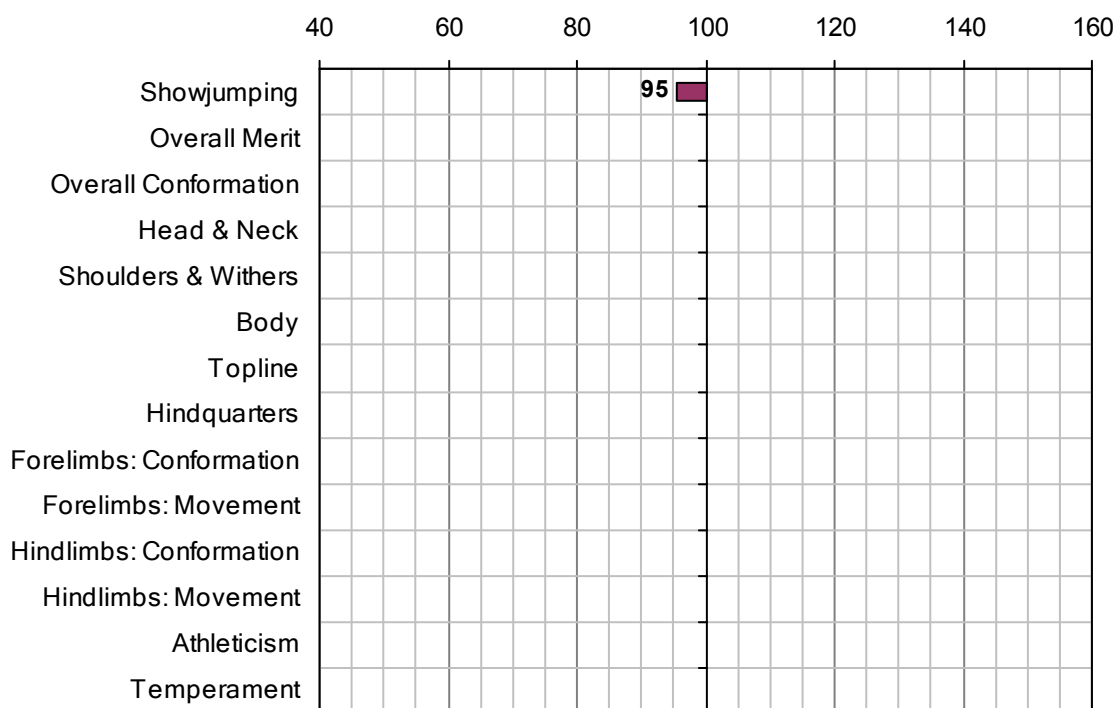

Estimated Breeding Values 2007

Irish Horse Board
Maynooth Business Campus,
Maynooth,
Co. Kildare,
Ireland.
Email: ihb@ihb.ie
www.irishsporthorse.com