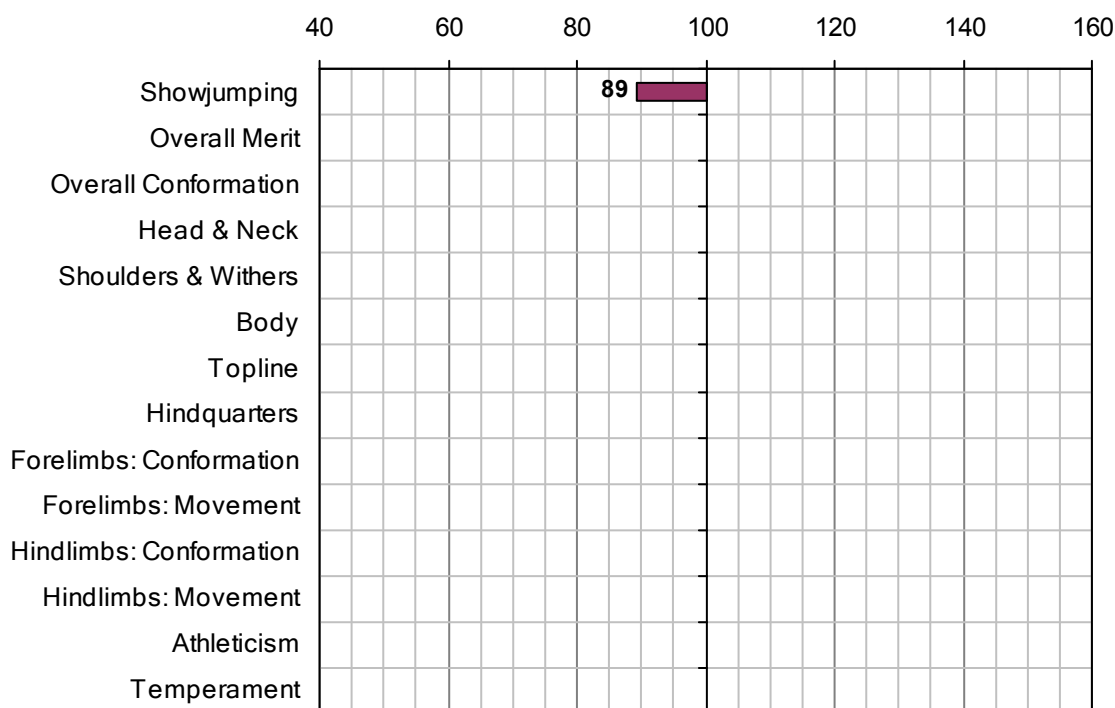

Estimated Breeding Values 2007

Irish Horse Board
Maynooth Business Campus,
Maynooth,
Co. Kildare,
Ireland.
Email: ihb@ihb.ie
www.irishsporthorse.com