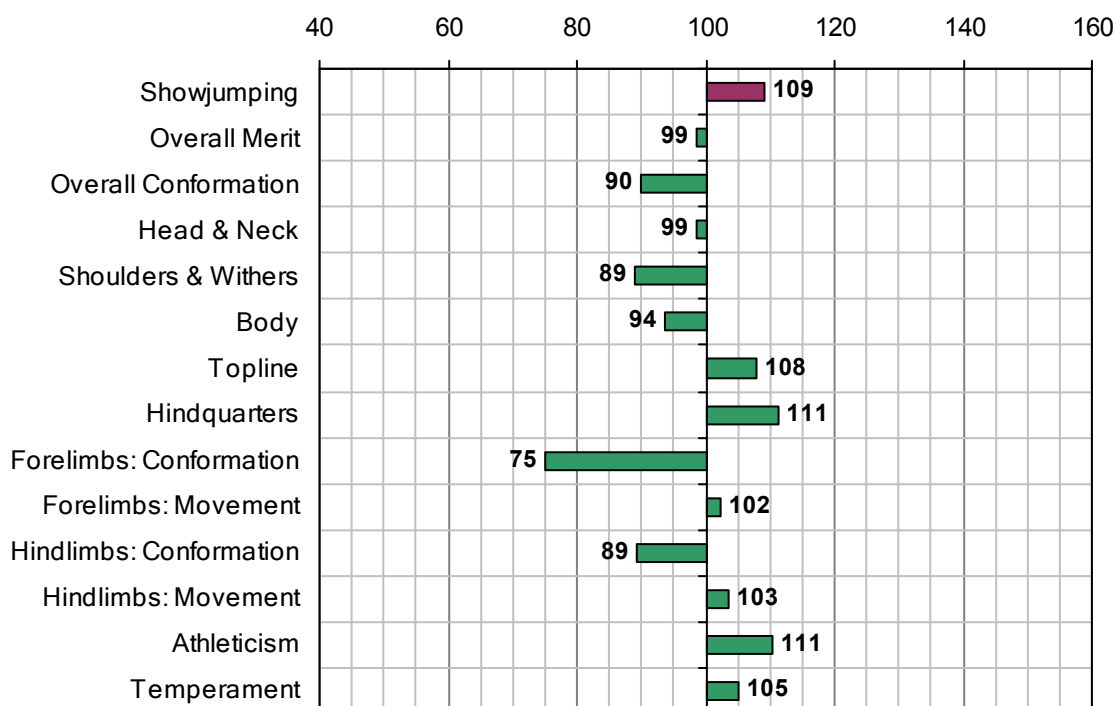

Estimated Breeding Values 2007

Irish Horse Board
Maynooth Business Campus,
Maynooth,
Co. Kildare,
Ireland.
Email: ihb@ihb.ie
www.irishsporthorse.com