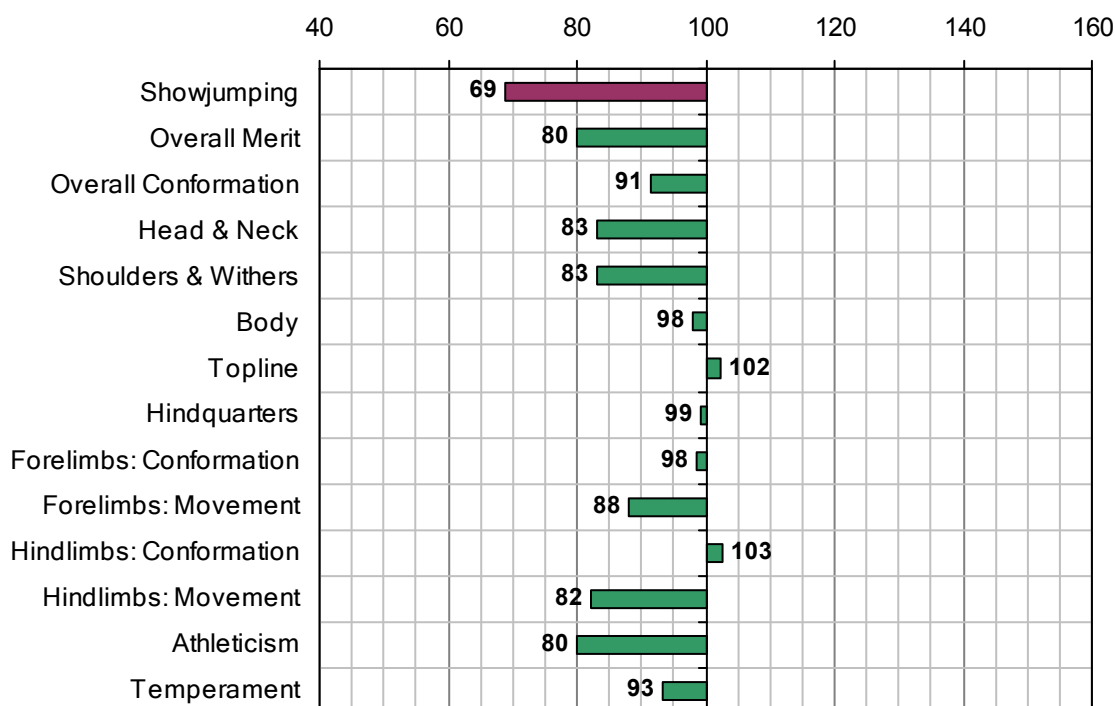

Estimated Breeding Values 2007

Irish Horse Board
Maynooth Business Campus,
Maynooth,
Co. Kildare,
Ireland.
Email: ihb@ihb.ie
www.irishsporthorse.com