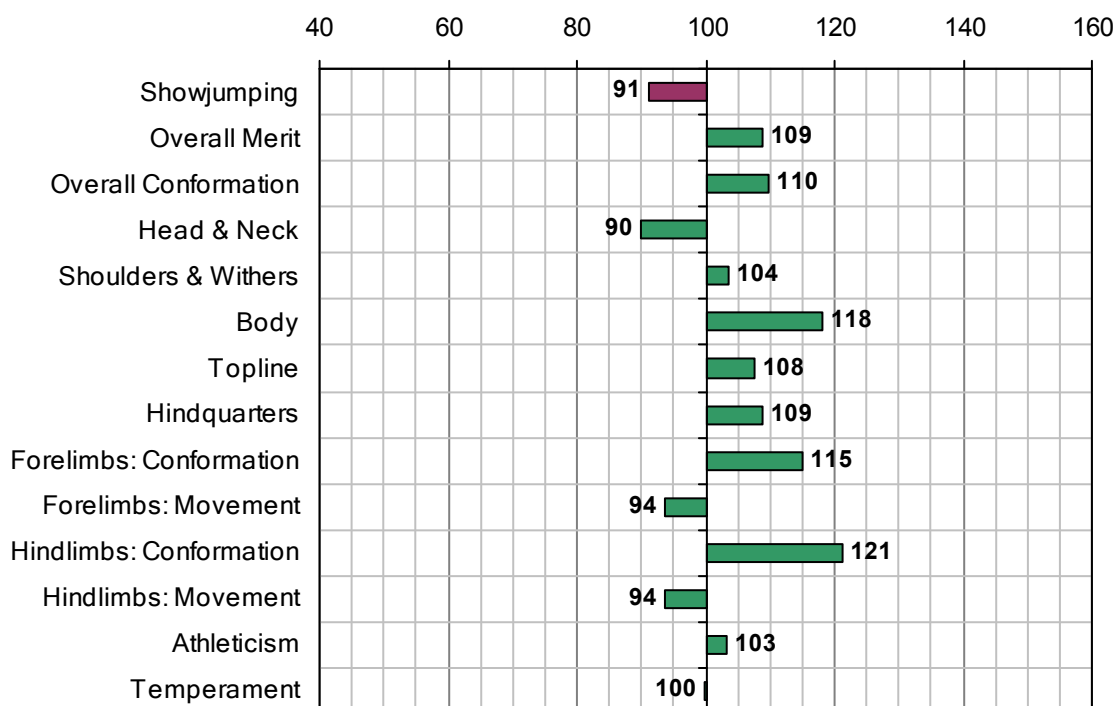

Estimated Breeding Values 2007

Irish Horse Board
Maynooth Business Campus,
Maynooth,
Co. Kildare,
Ireland.
Email: ihb@ihb.ie
www.irishsporthorse.com