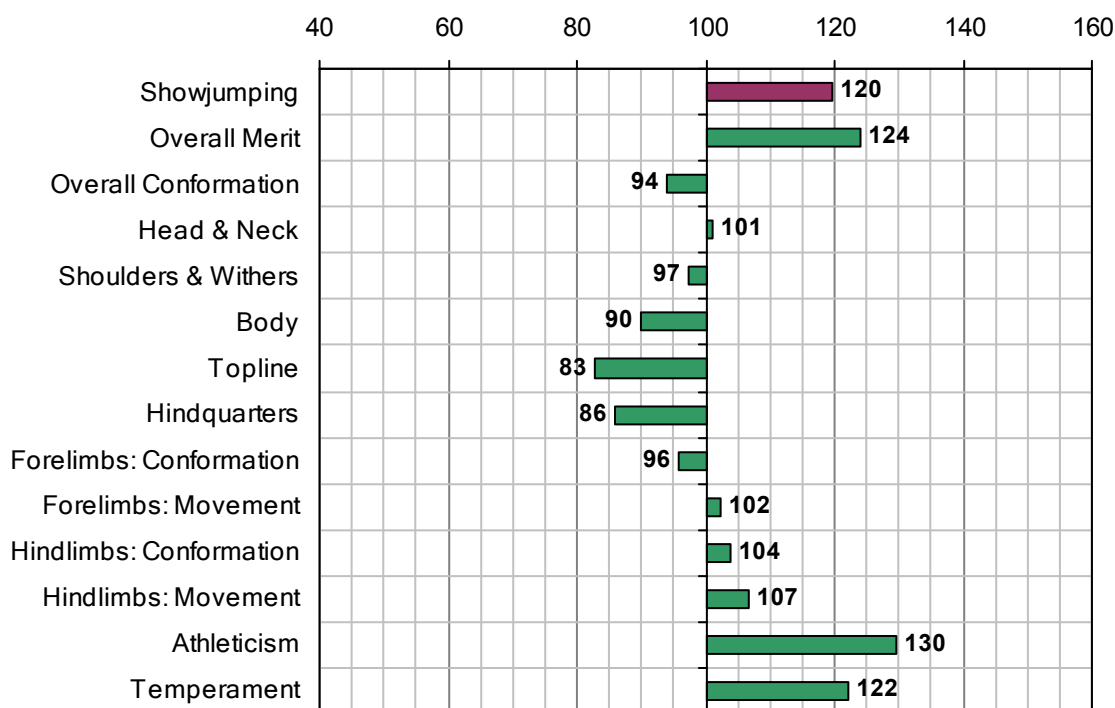

Estimated Breeding Values 2007

Irish Horse Board
Maynooth Business Campus,
Maynooth,
Co. Kildare,
Ireland.
Email: ihb@ihb.ie
www.irishsporthorse.com

Strat. Dev. 2007-2013