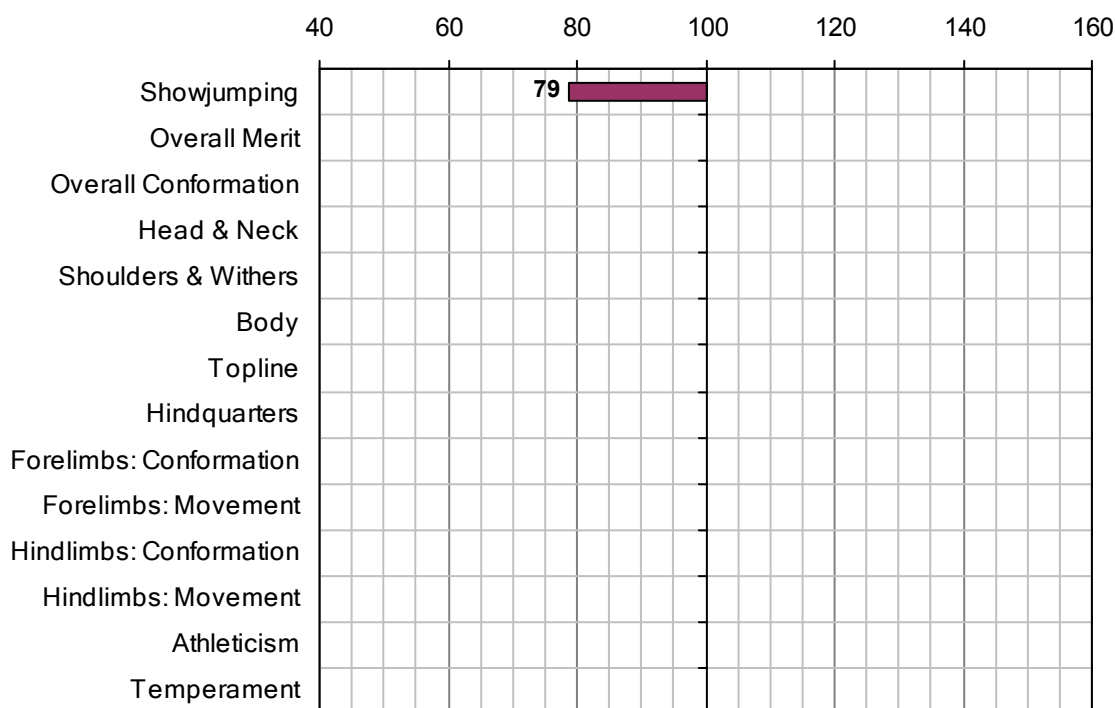

Estimated Breeding Values 2007

Irish Horse Board
Maynooth Business Campus,
Maynooth,
Co. Kildare,
Ireland.
Email: ihb@ihb.ie
www.irishsporthorse.com