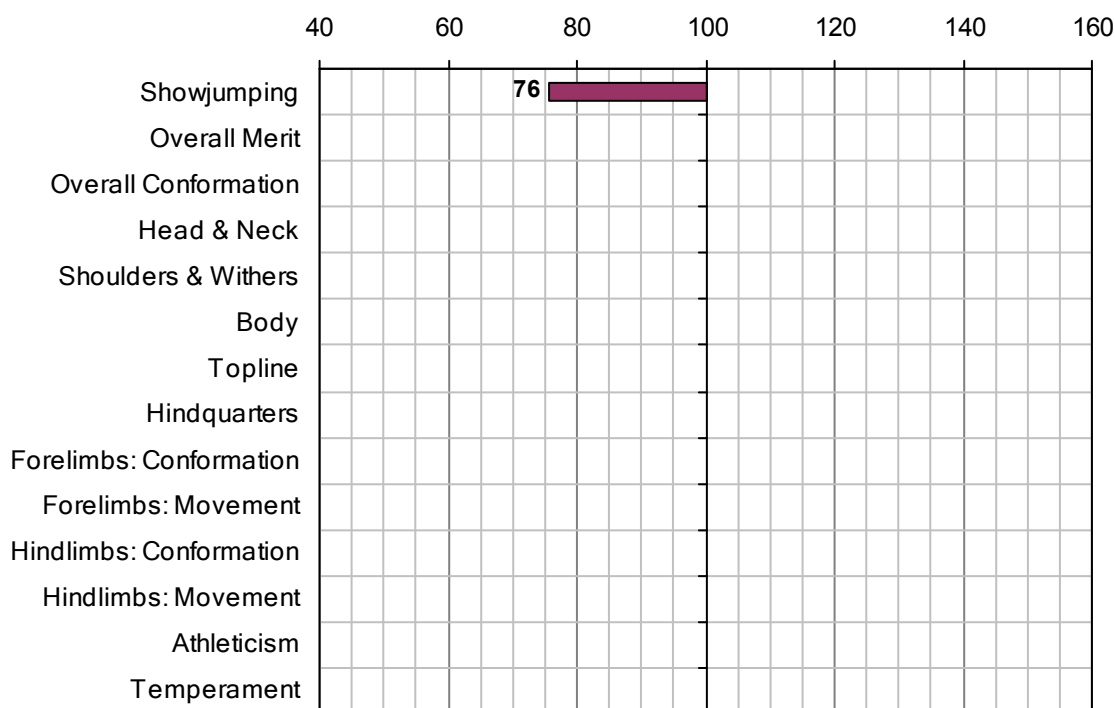

Estimated Breeding Values 2007

Irish Horse Board
Maynooth Business Campus,
Maynooth,
Co. Kildare,
Ireland.
Email: ihb@ihb.ie
www.irishsporthorse.com