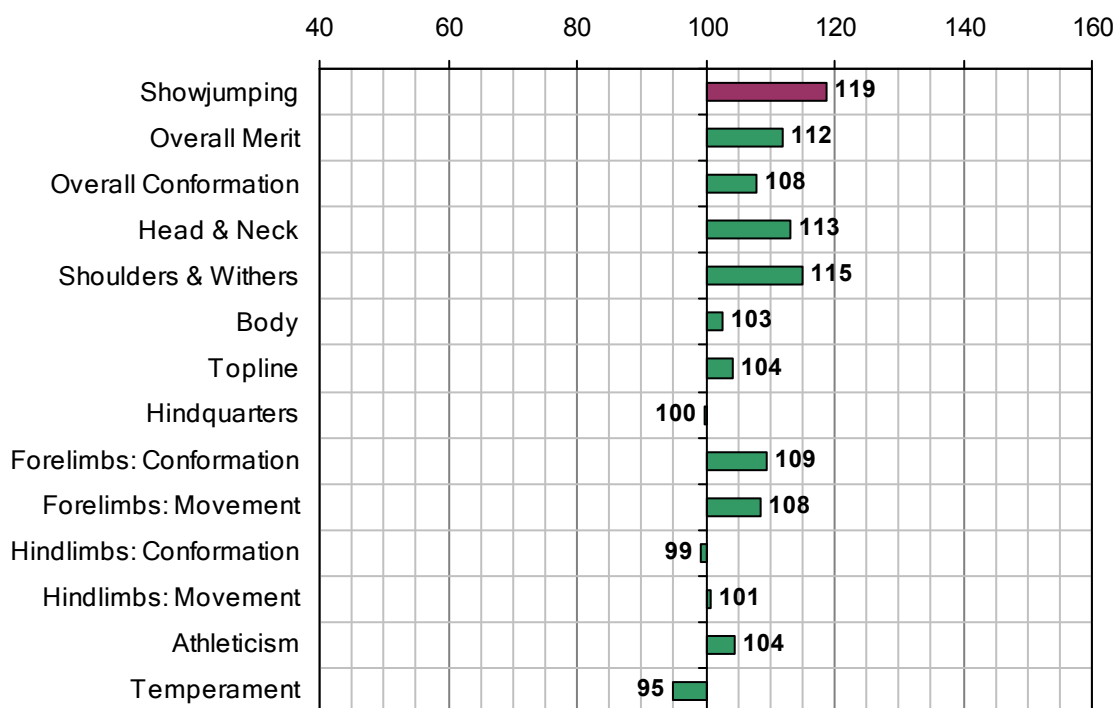

Estimated Breeding Values 2007

Irish Horse Board
Maynooth Business Campus,
Maynooth,
Co. Kildare,
Ireland.
Email: ihb@ihb.ie
www.irishsporthorse.com