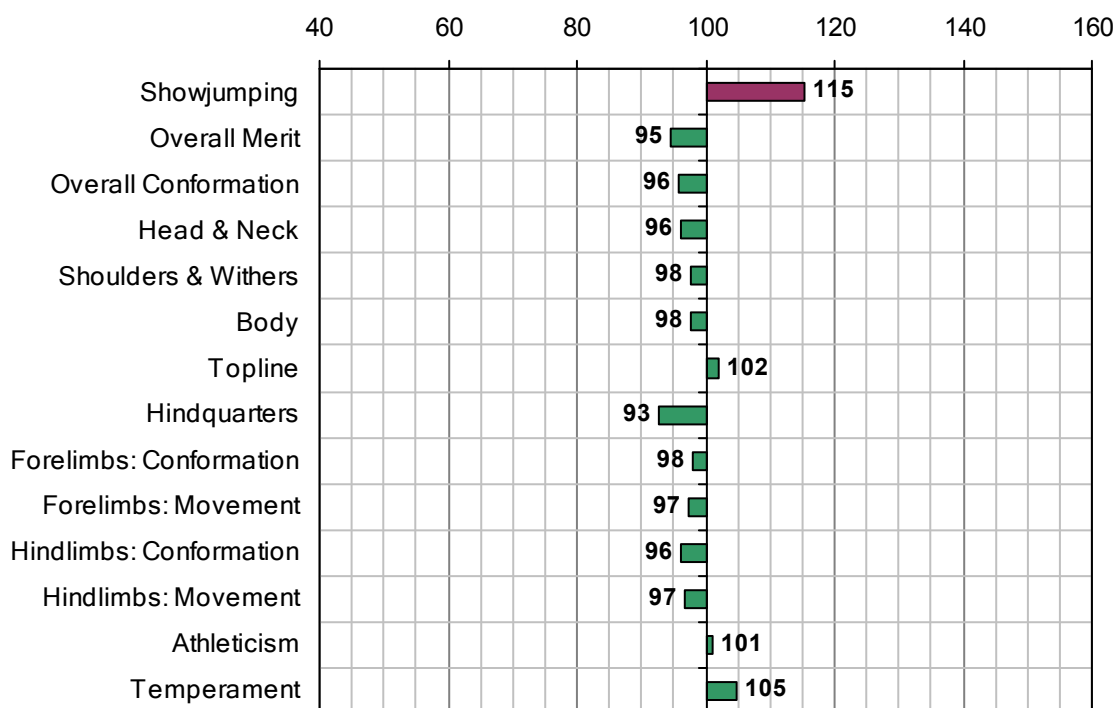

Estimated Breeding Values 2007

Irish Horse Board
Maynooth Business Campus,
Maynooth,
Co. Kildare,
Ireland.
Email: ihb@ihb.ie
www.irishsporthorse.com