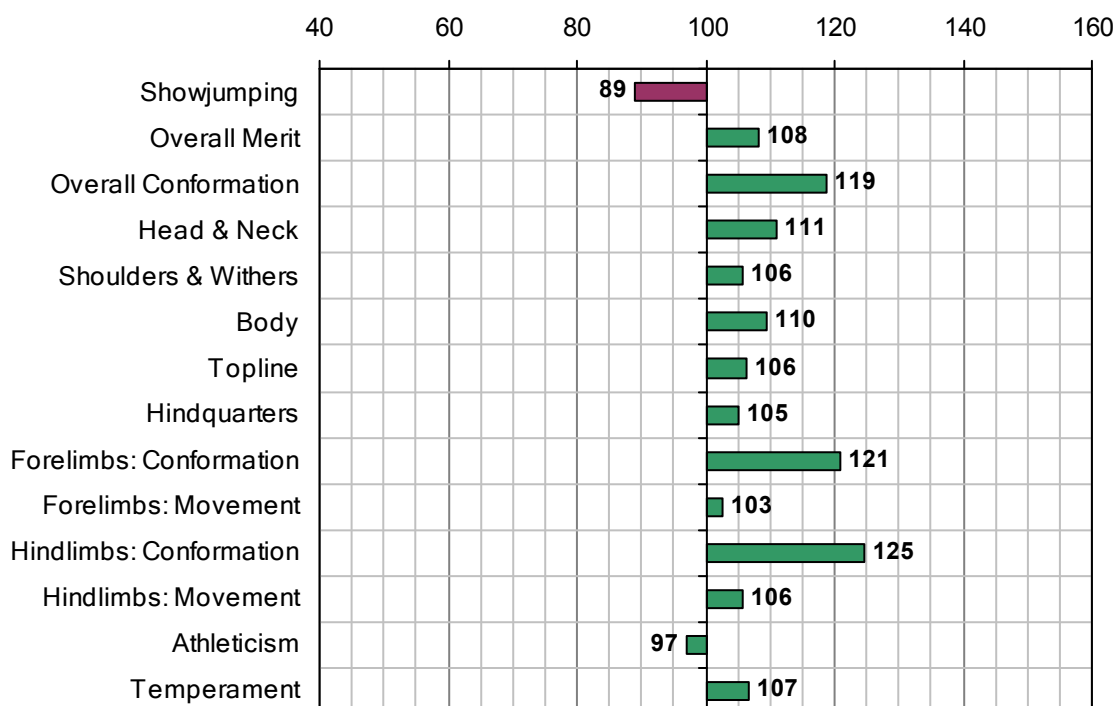

Estimated Breeding Values 2007

Irish Horse Board
Maynooth Business Campus,
Maynooth,
Co. Kildare,
Ireland.
Email: ihb@ihb.ie
www.irishsporthorse.com