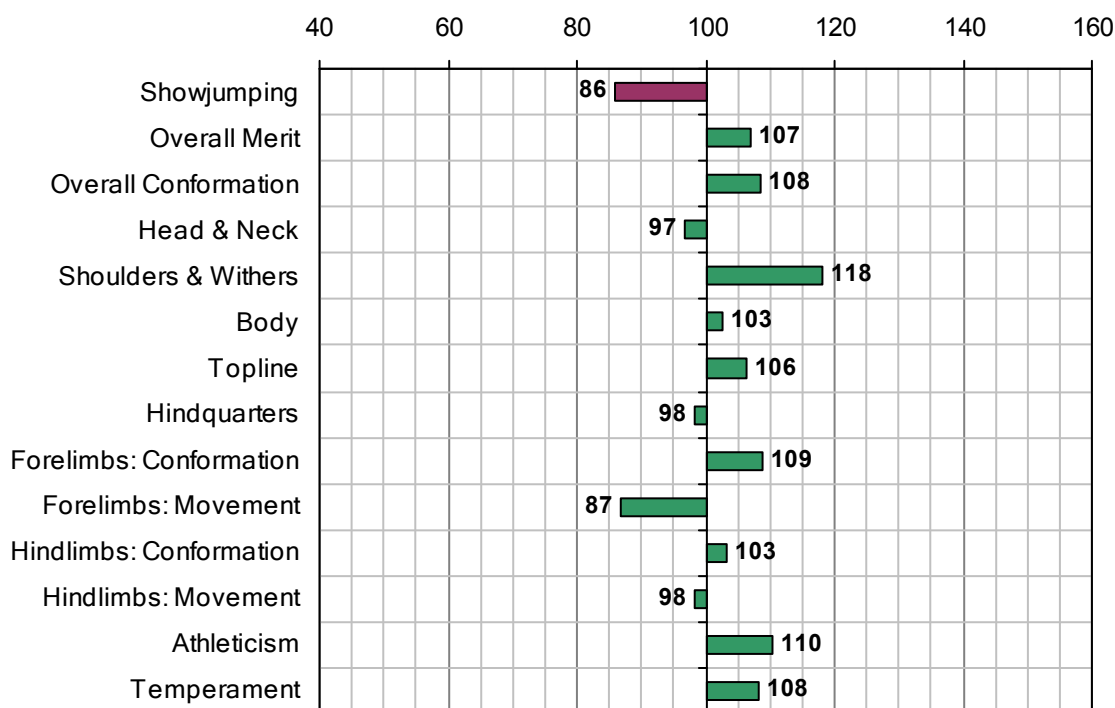

Estimated Breeding Values 2007

Irish Horse Board
Maynooth Business Campus,
Maynooth,
Co. Kildare,
Ireland.
Email: ihb@ihb.ie
www.irishsporthorse.com