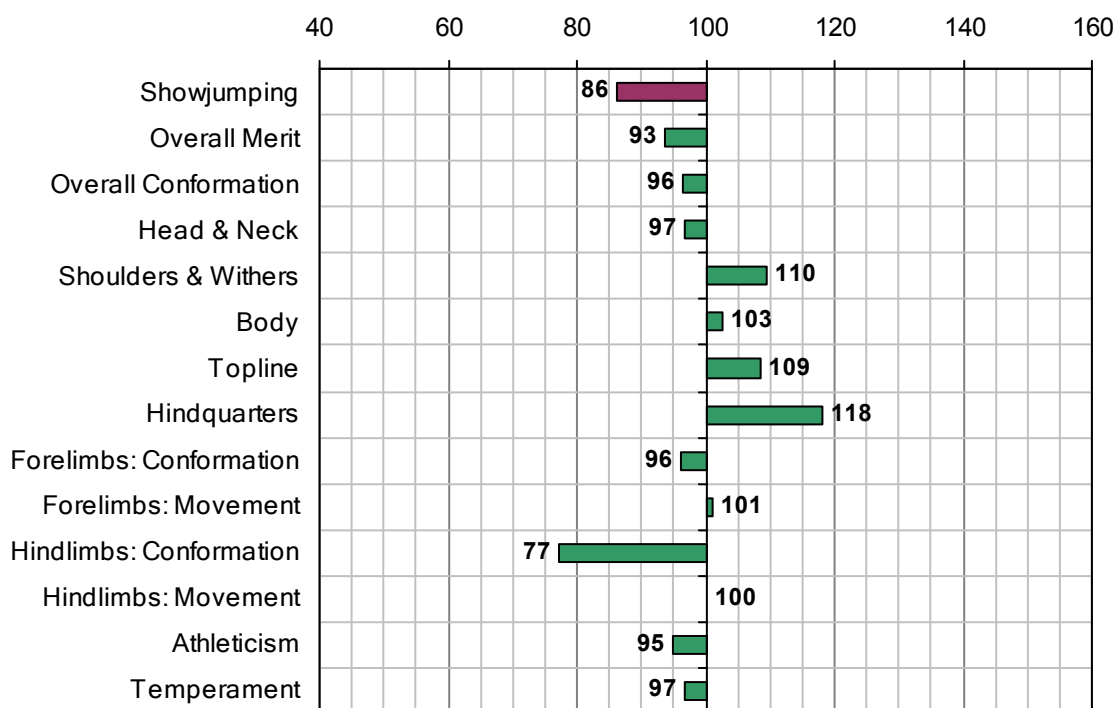

Estimated Breeding Values 2007

Irish Horse Board
Maynooth Business Campus,
Maynooth,
Co. Kildare,
Ireland.
Email: ihb@ihb.ie
www.irishsporthorse.com