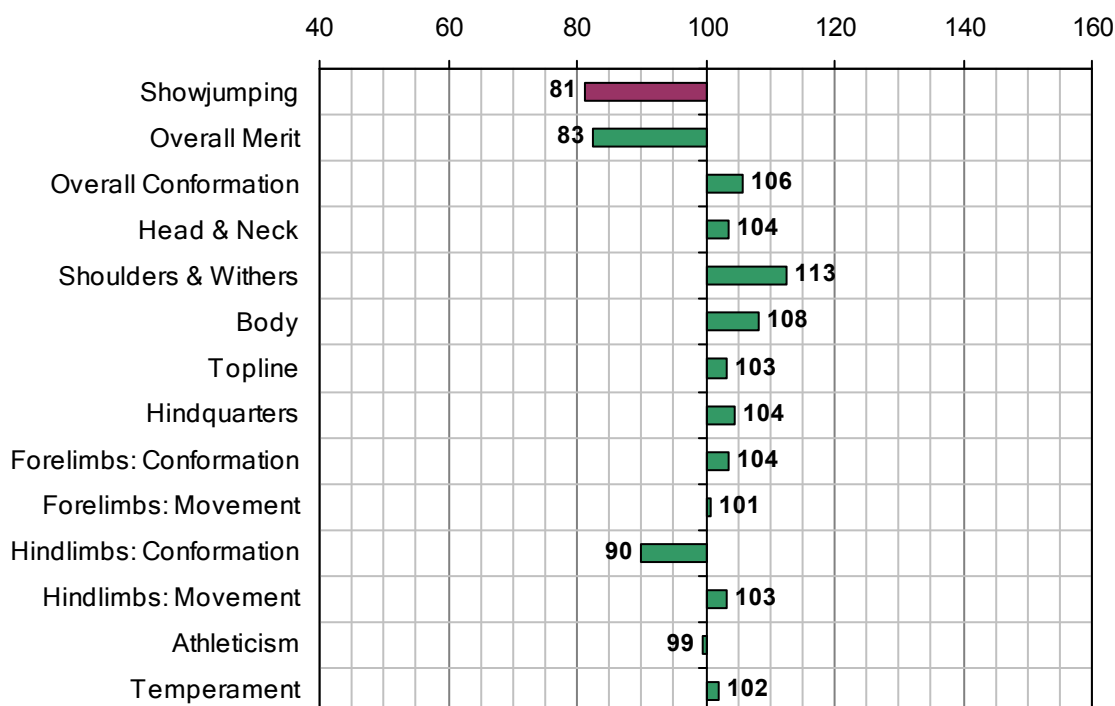

Estimated Breeding Values 2007

Irish Horse Board
Maynooth Business Campus,
Maynooth,
Co. Kildare,
Ireland.
Email: ihb@ihb.ie
www.irishsporthorse.com