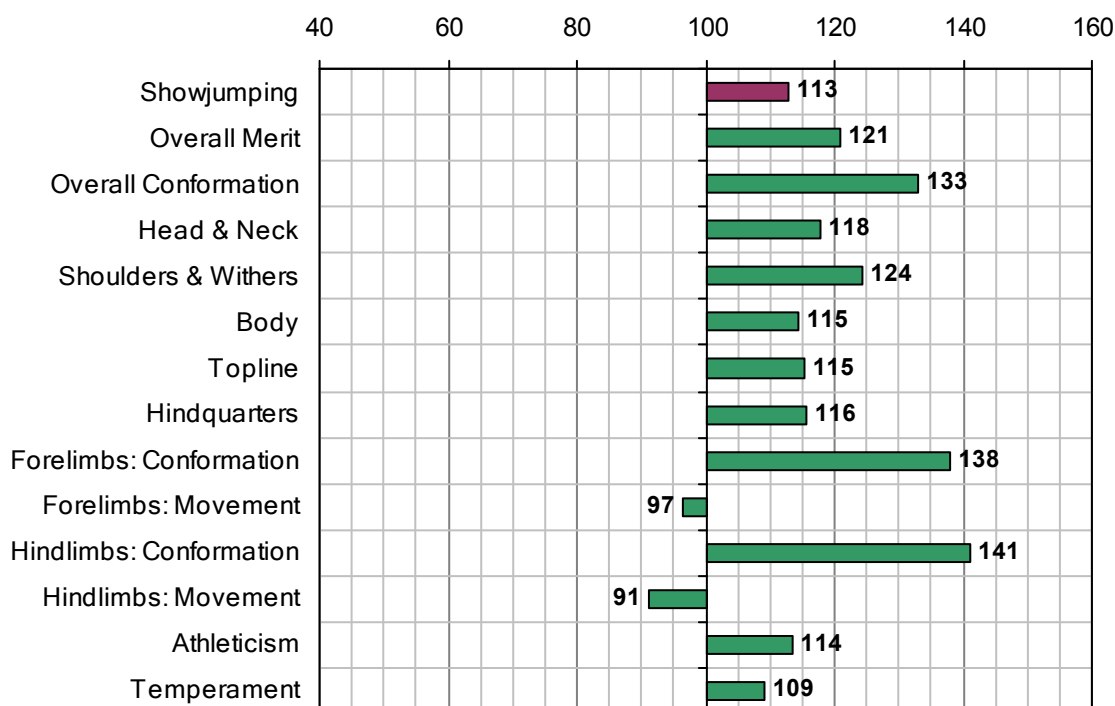

Estimated Breeding Values 2007

Irish Horse Board
Maynooth Business Campus,
Maynooth,
Co. Kildare,
Ireland.
Email: ihb@ihb.ie
www.irishsporthorse.com