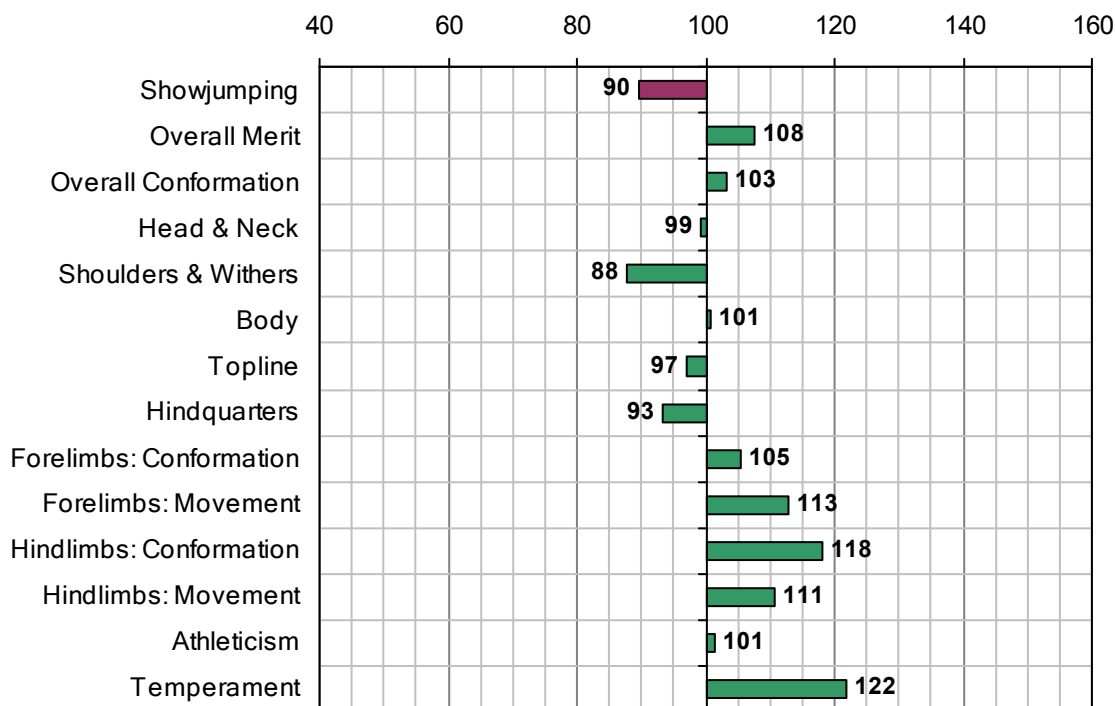

Estimated Breeding Values 2007

Irish Horse Board
Maynooth Business Campus,
Maynooth,
Co. Kildare,
Ireland.
Email: ihb@ihb.ie
www.irishsporthorse.com