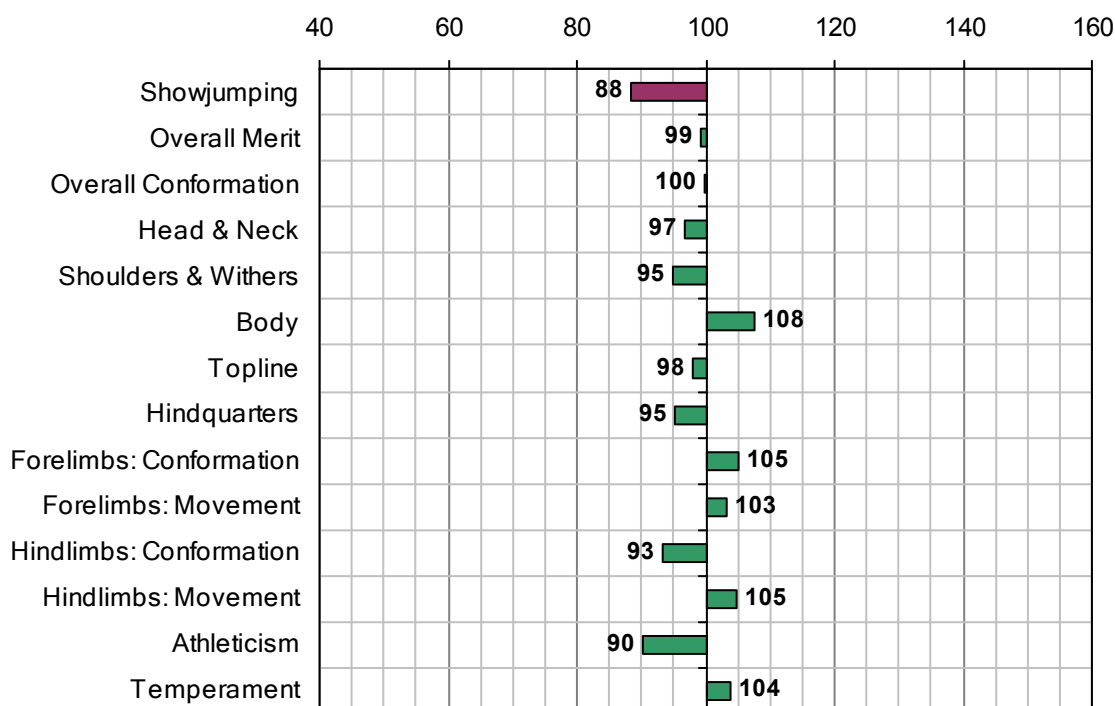

Estimated Breeding Values 2007

Irish Horse Board
Maynooth Business Campus,
Maynooth,
Co. Kildare,
Ireland.
Email: ihb@ihb.ie
www.irishsporthorse.com