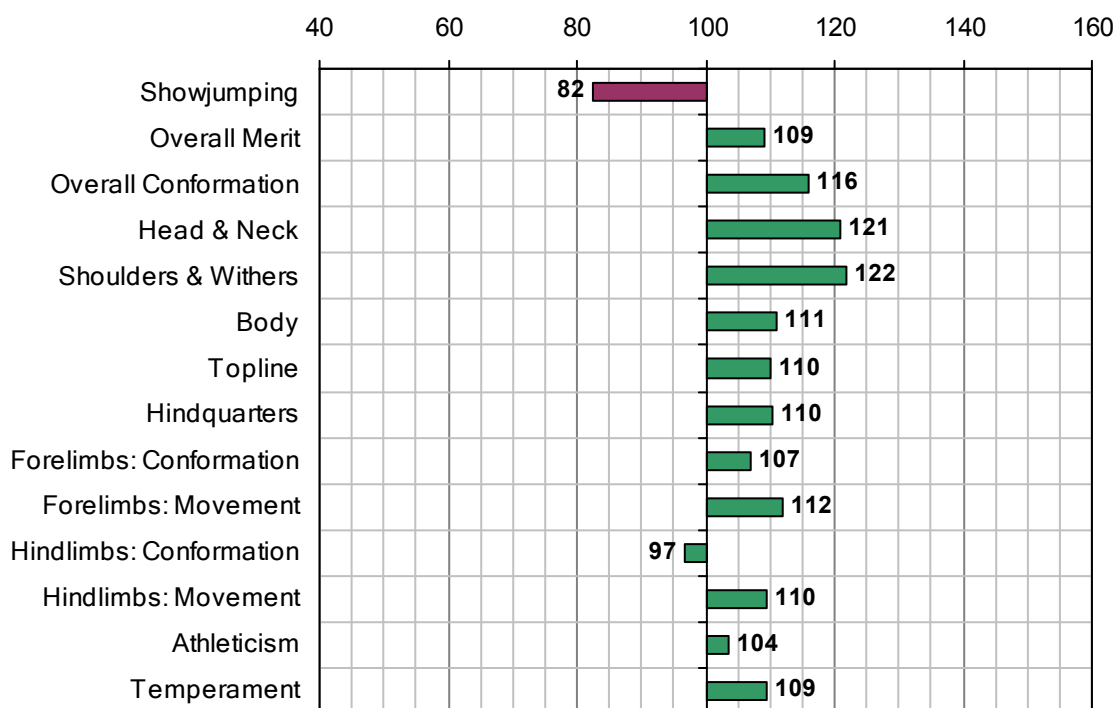

Estimated Breeding Values 2007

Irish Horse Board
Maynooth Business Campus,
Maynooth,
Co. Kildare,
Ireland.
Email: ihb@ihb.ie
www.irishsporthorse.com