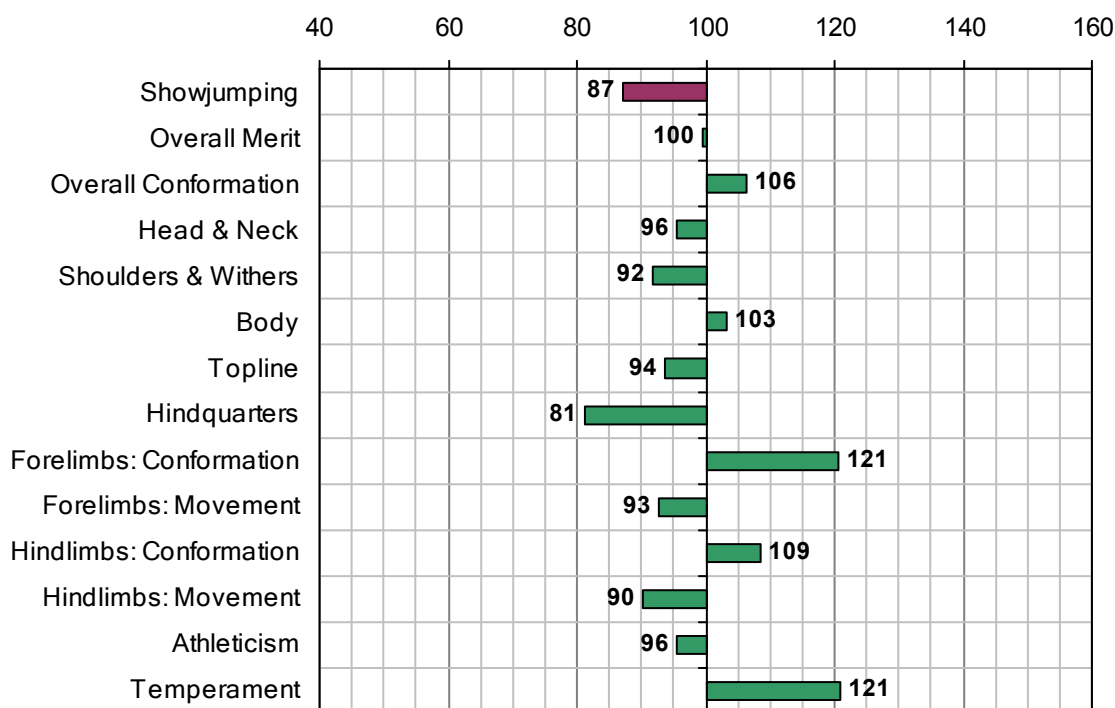

Inspection Evaluation 2007

Overall Merit Rank 2007:	157
Overall Merit EBV:	100
Accuracy Overall Merit EBV:	0.79
Stallion Inspection Year:	n/a
No. Progeny Inspected:	17

Estimated Breeding Values 2007

Irish Horse Board
 Maynooth Business Campus,
 Maynooth,
 Co. Kildare,
 Ireland.
 Email: ihb@ihb.ie
www.irishsporthorse.com