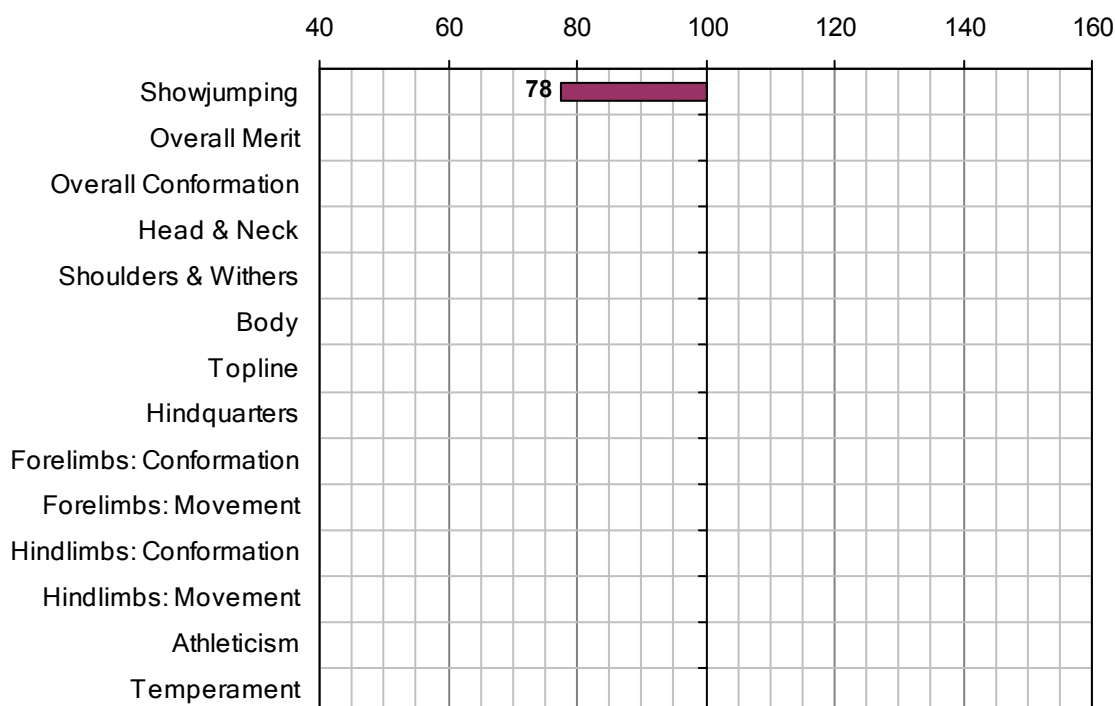

Estimated Breeding Values 2007

Irish Horse Board
Maynooth Business Campus,
Maynooth,
Co. Kildare,
Ireland.
Email: ihb@ihb.ie
www.irishsporthorse.com