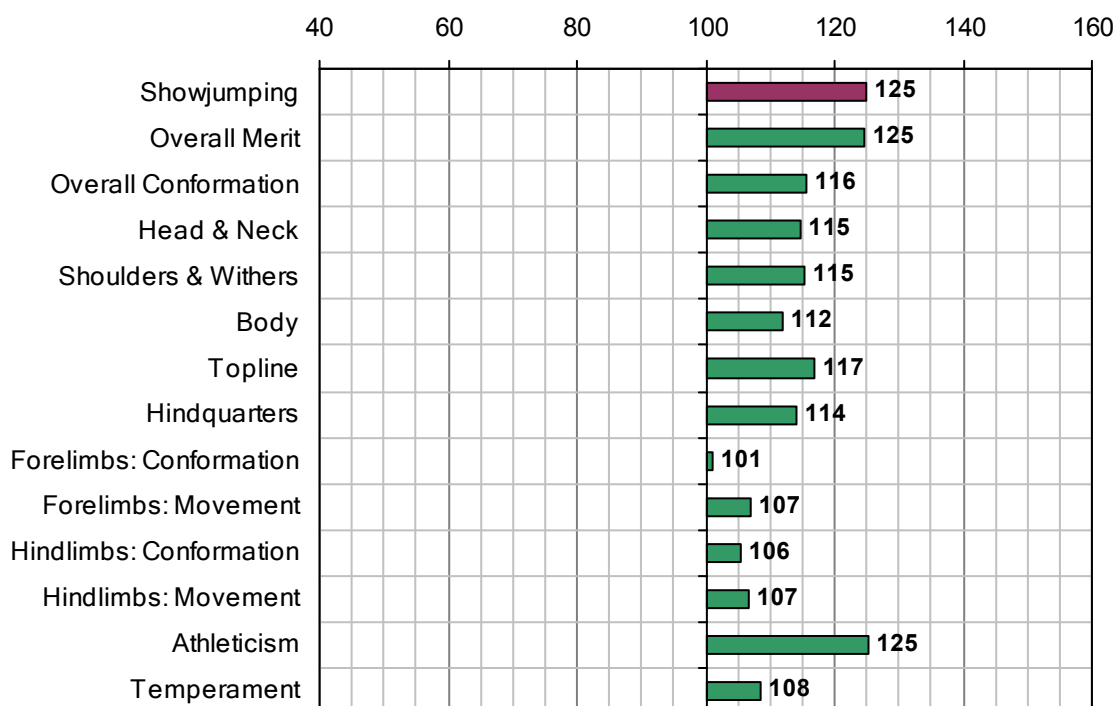

Estimated Breeding Values 2007

Irish Horse Board
Maynooth Business Campus,
Maynooth,
Co. Kildare,
Ireland.
Email: ihb@ihb.ie
www.irishsporthorse.com