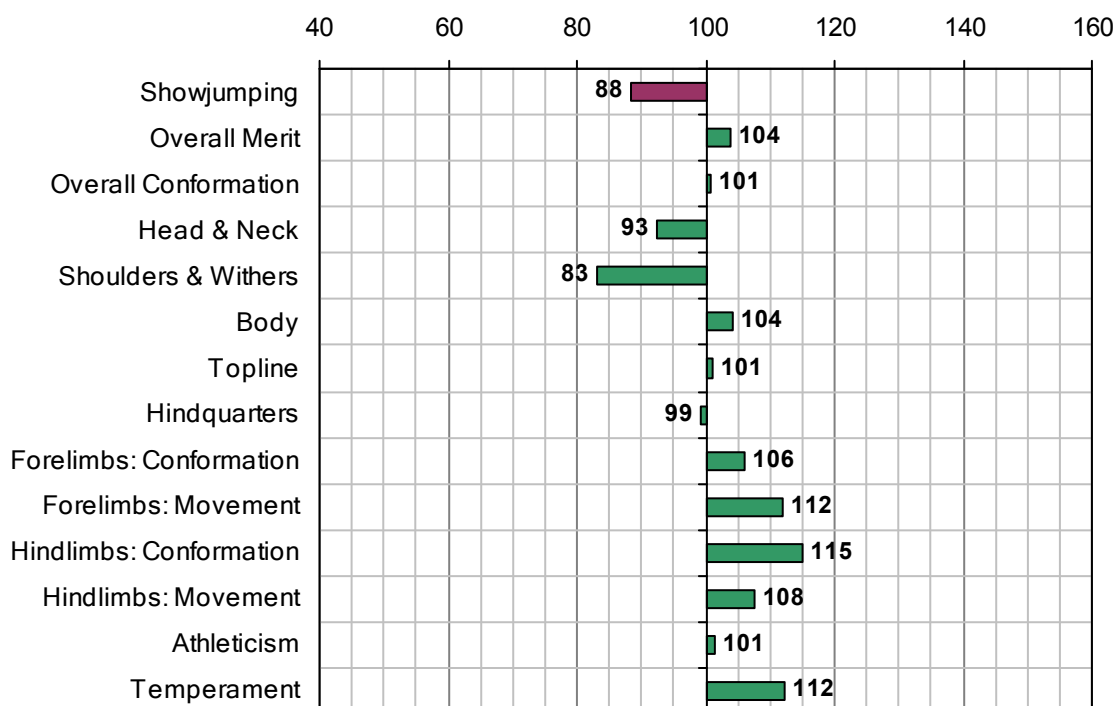

Estimated Breeding Values 2007

Irish Horse Board
Maynooth Business Campus,
Maynooth,
Co. Kildare,
Ireland.
Email: ihb@ihb.ie
www.irishsporthorse.com