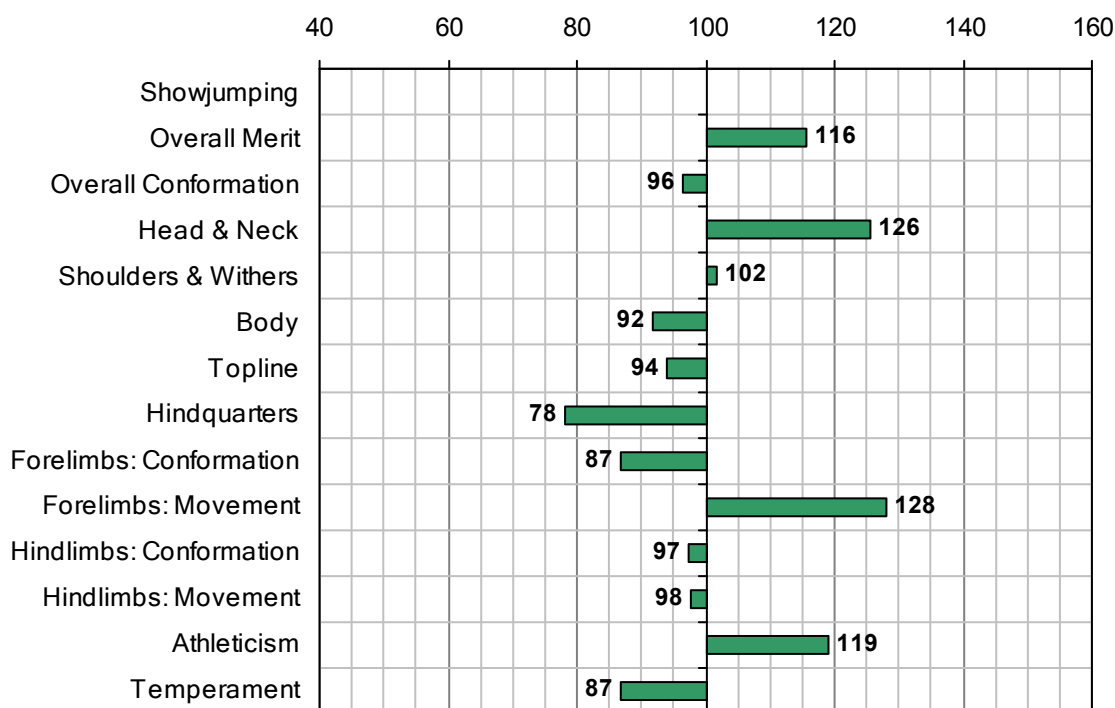

Estimated Breeding Values 2007

Irish Horse Board
Maynooth Business Campus,
Maynooth,
Co. Kildare,
Ireland.
Email: ihb@ihb.ie
www.irishsporthorse.com