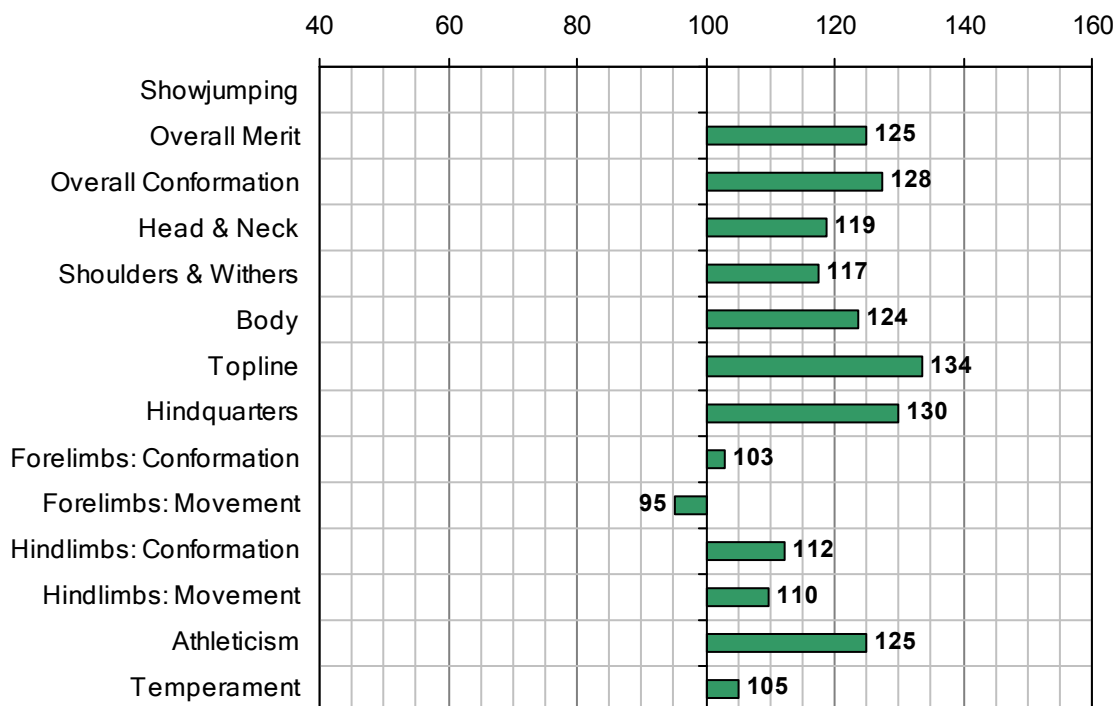

Estimated Breeding Values 2007

Irish Horse Board
Maynooth Business Campus,
Maynooth,
Co. Kildare,
Ireland.
Email: ihb@ihb.ie
www.irishsporthorse.com