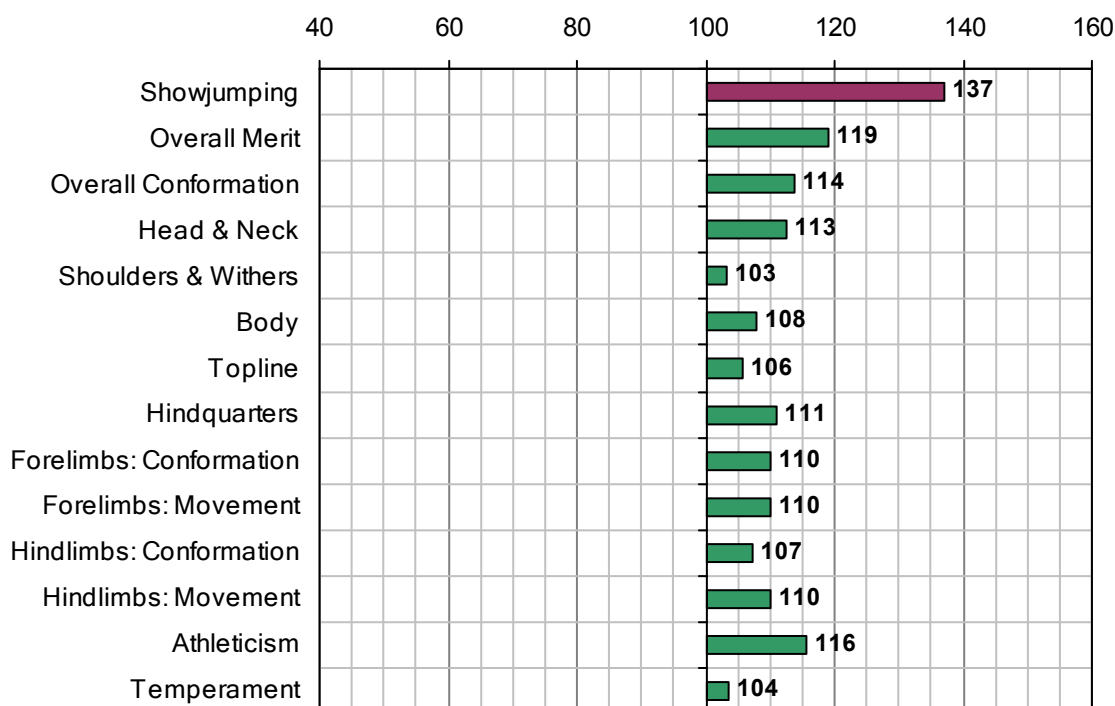

Estimated Breeding Values 2007

Irish Horse Board
Maynooth Business Campus,
Maynooth,
Co. Kildare,
Ireland.
Email: ihb@ihb.ie
www.irishsporthorse.com