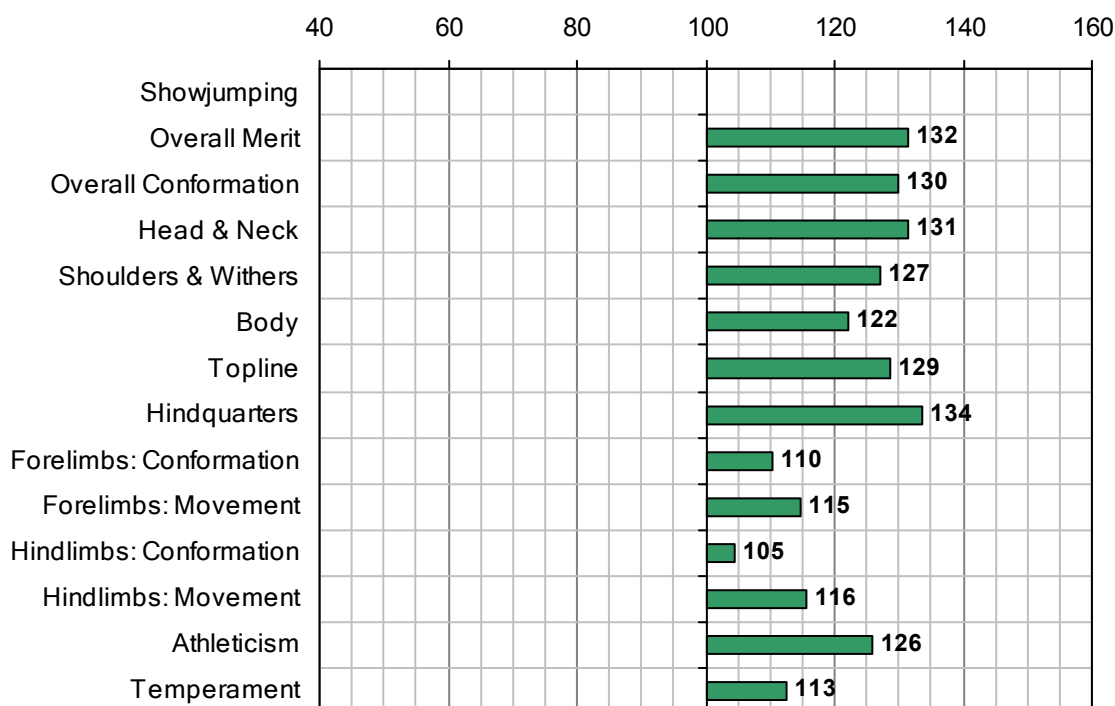

Estimated Breeding Values 2007

Irish Horse Board
Maynooth Business Campus,
Maynooth,
Co. Kildare,
Ireland.
Email: ihb@ihb.ie
www.irishsporthorse.com