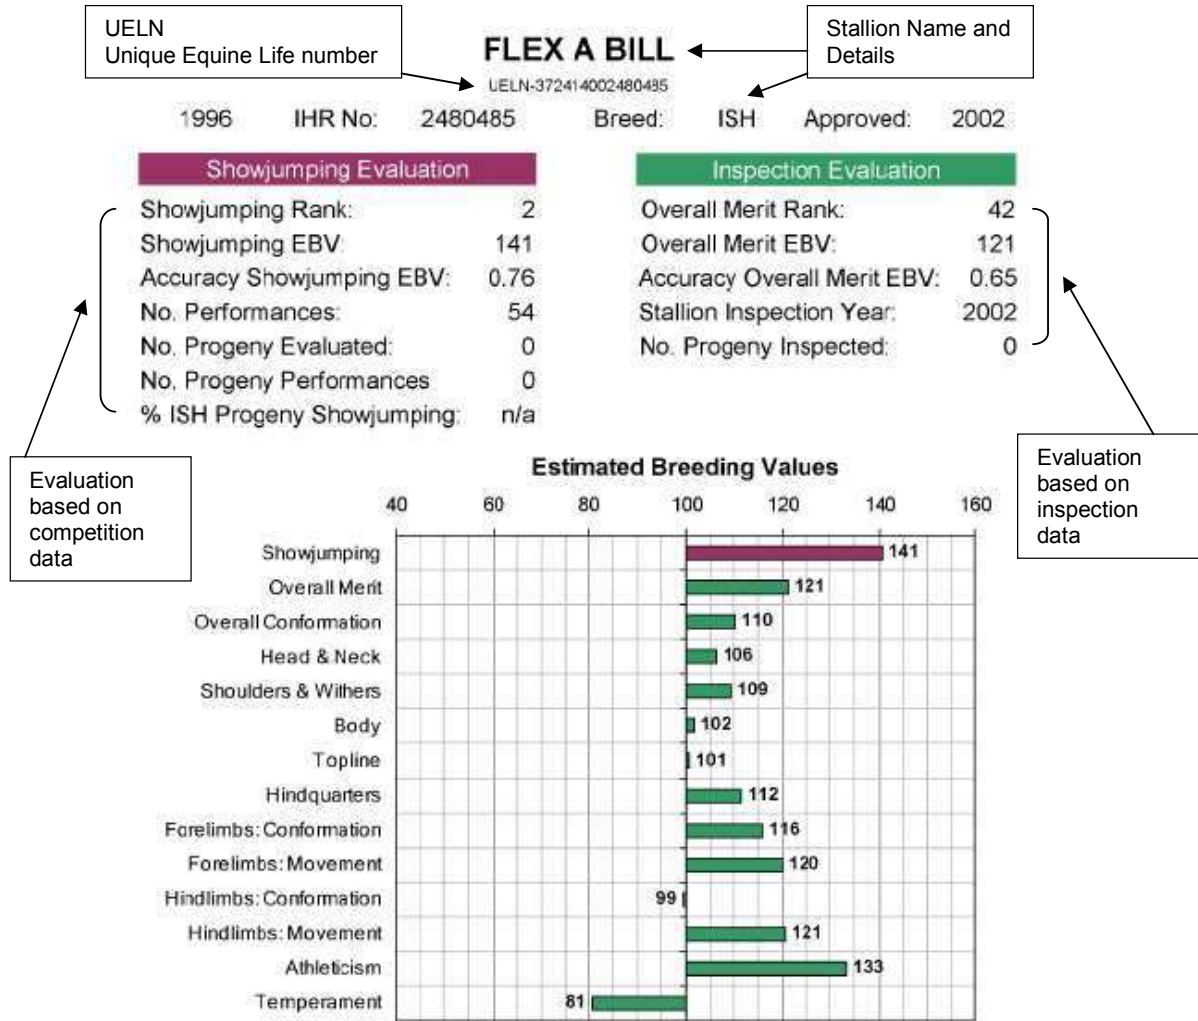

Foals by stallions with EBVs for showjumping ability above 120 achieve, on average, €1,100 more at auction than foals by stallions with EBVs for showjumping ability below 100. Foals by stallions with high EBVs are also more likely to sell at auction. Foals out of high EBV mares achieve, on average, €2,201 more than foals out of low EBV mares.

Every effort has been made to ensure that all the data contained in this publication have been accurately collated. However, since the information has been collated from a number of sources, it may be incomplete in some instances. The Irish Horse Board would welcome written statements which would enhance the data.

The Irish Horse Board shall not be responsible for any inaccuracies herein.

The Irish Horse Board shall not be responsible for documenting the performance of horses which are not registered in the Irish Horse Register.

User's Guide

HERMES DE REVE (BE)

1995 IHR No: 2785117 Breed: SF Approved: 2003

Showjumping Evaluation 2007

Showjumping Rank 2007:	1
Showjumping EBV:	147
Accuracy Showjumping EBV:	0.69
No. Performances:	61
No. Progeny Evaluated:	0
No. Progeny Performances:	0
% ISH Progeny Showjumping:	n/a