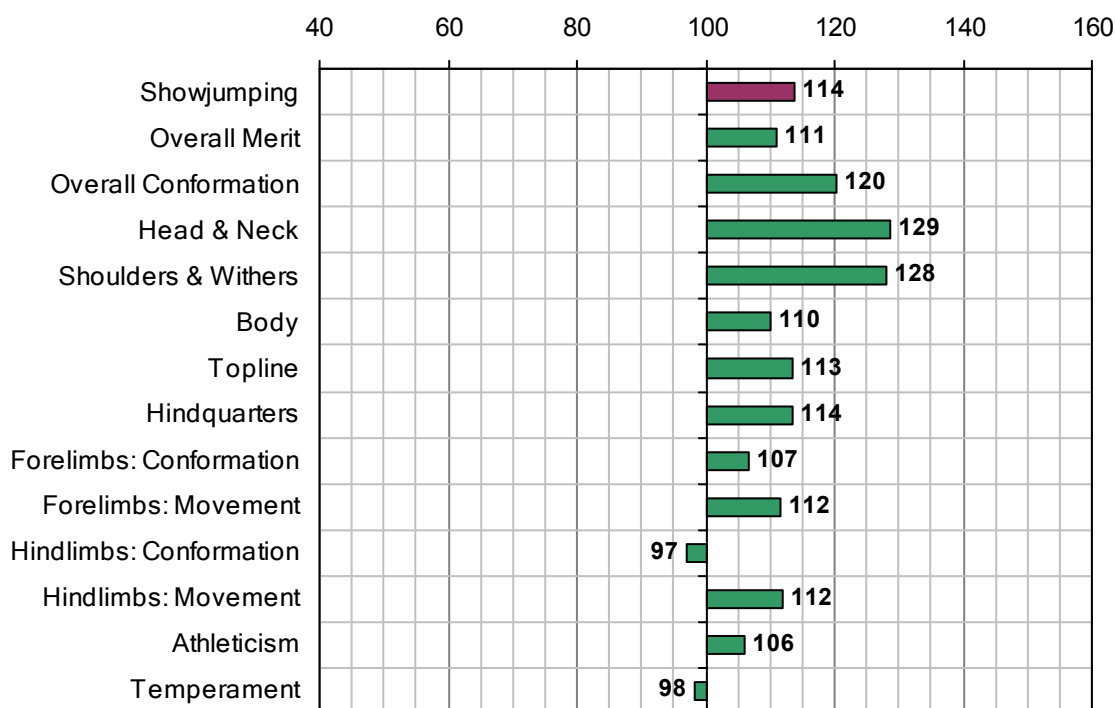

Estimated Breeding Values 2007

Irish Horse Board
Maynooth Business Campus,
Maynooth,
Co. Kildare,
Ireland.
Email: ihb@ihb.ie
www.irishsporthorse.com