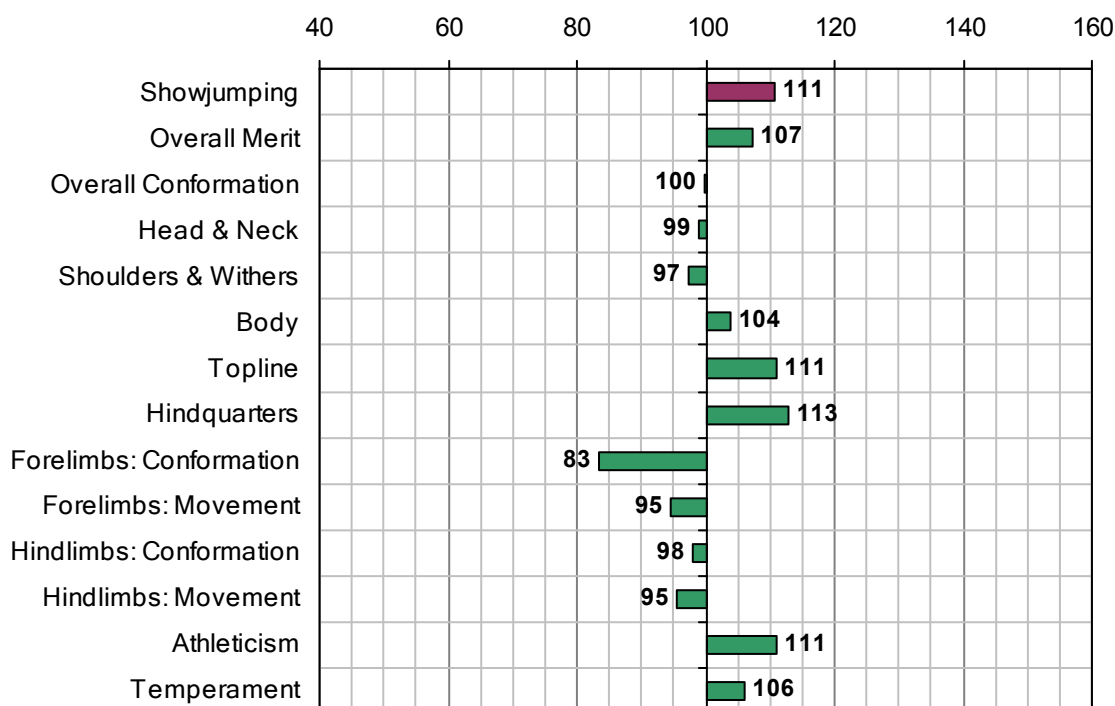

Estimated Breeding Values 2007

Irish Horse Board
Maynooth Business Campus,
Maynooth,
Co. Kildare,
Ireland.
Email: ihb@ihb.ie
www.irishsporthorse.com