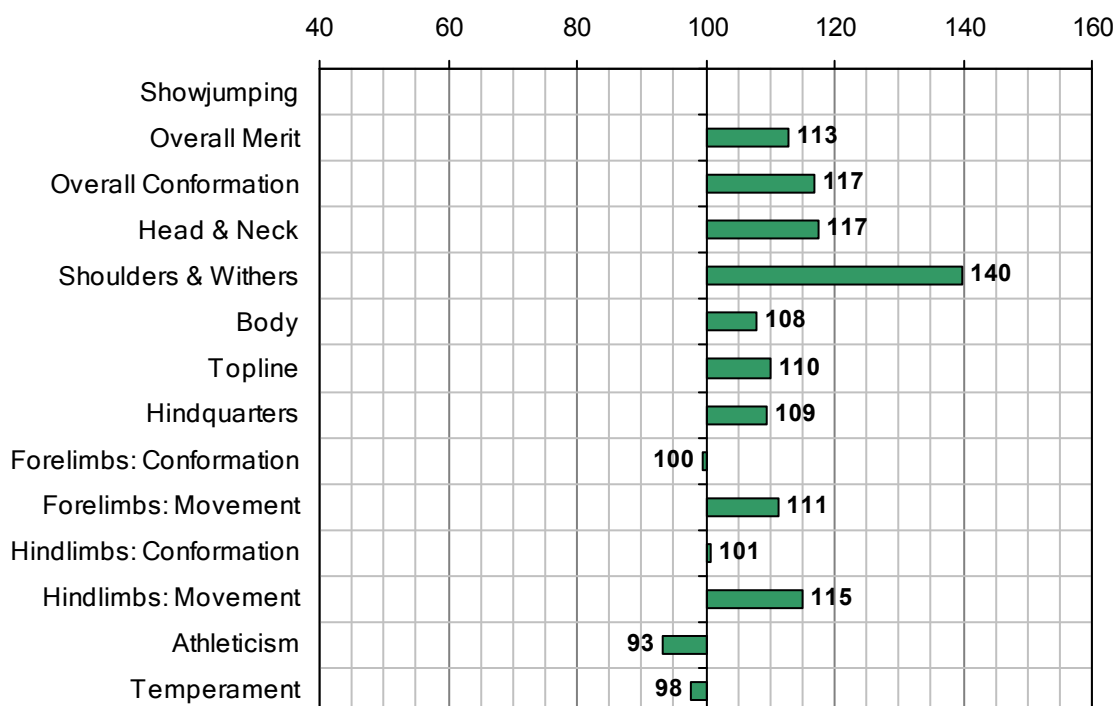

Estimated Breeding Values 2007

Irish Horse Board
Maynooth Business Campus,
Maynooth,
Co. Kildare,
Ireland.
Email: ihb@ihb.ie
www.irishsporthorse.com