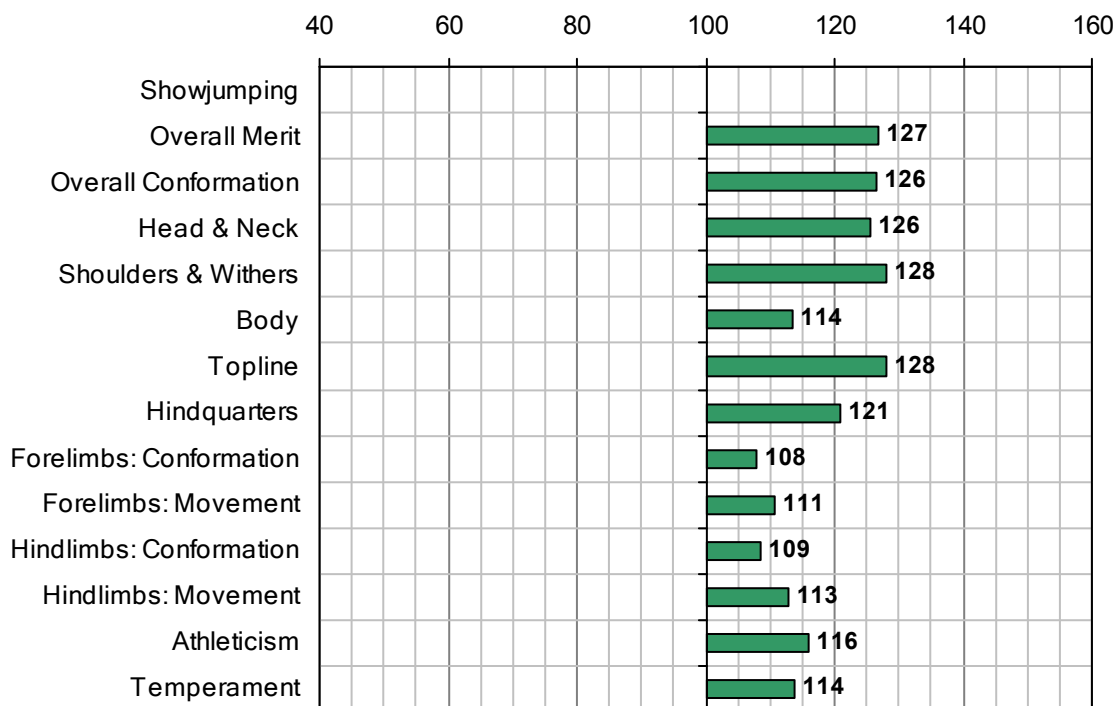

Estimated Breeding Values 2007

Irish Horse Board
Maynooth Business Campus,
Maynooth,
Co. Kildare,
Ireland.
Email: ihb@ihb.ie
www.irishsporthorse.com