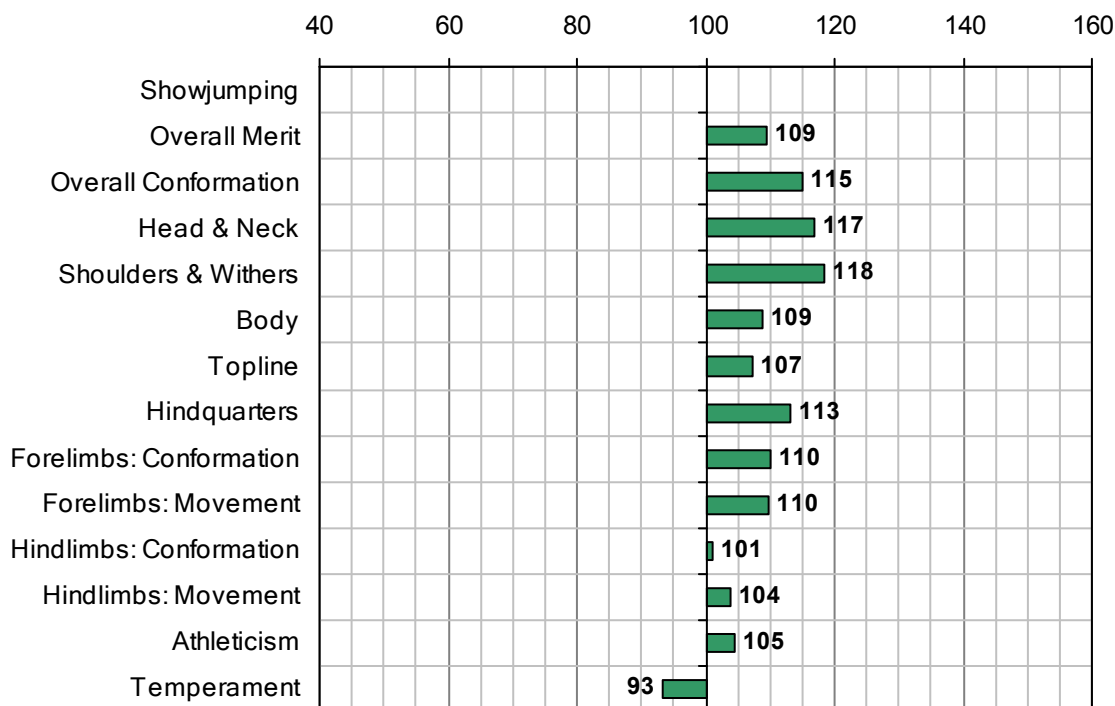

Estimated Breeding Values 2007

Irish Horse Board
Maynooth Business Campus,
Maynooth,
Co. Kildare,
Ireland.
Email: ihb@ihb.ie
www.irishsporthorse.com