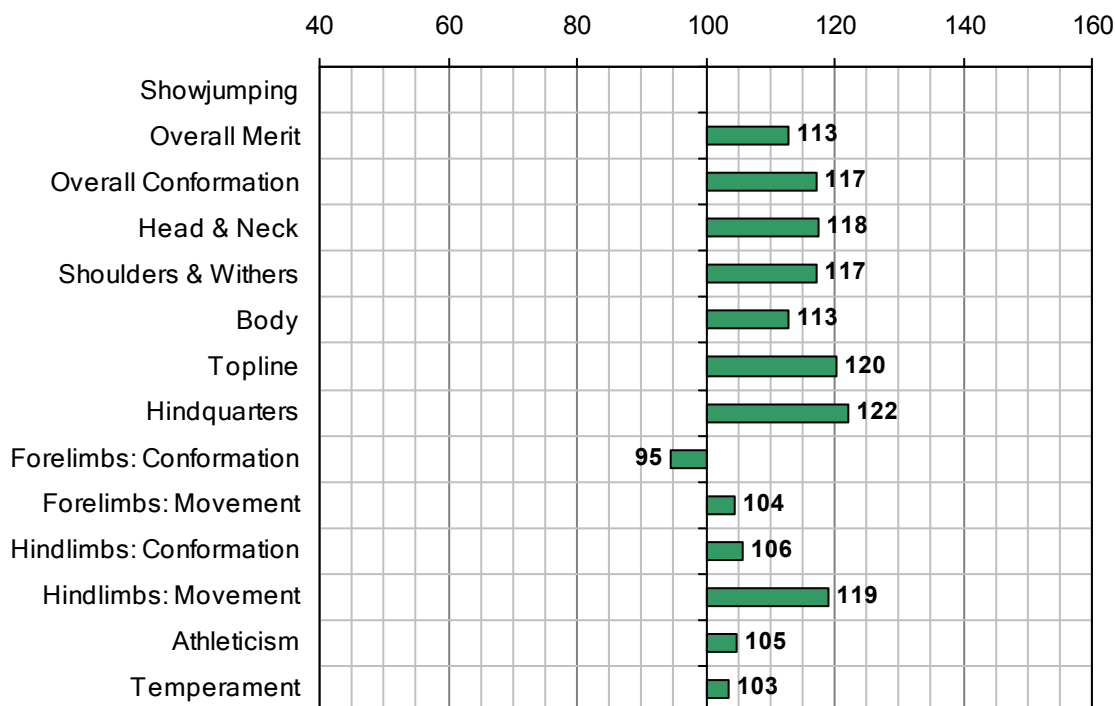

Estimated Breeding Values 2007

Irish Horse Board
Maynooth Business Campus,
Maynooth,
Co. Kildare,
Ireland.
Email: ihb@ihb.ie
www.irishsporthorse.com