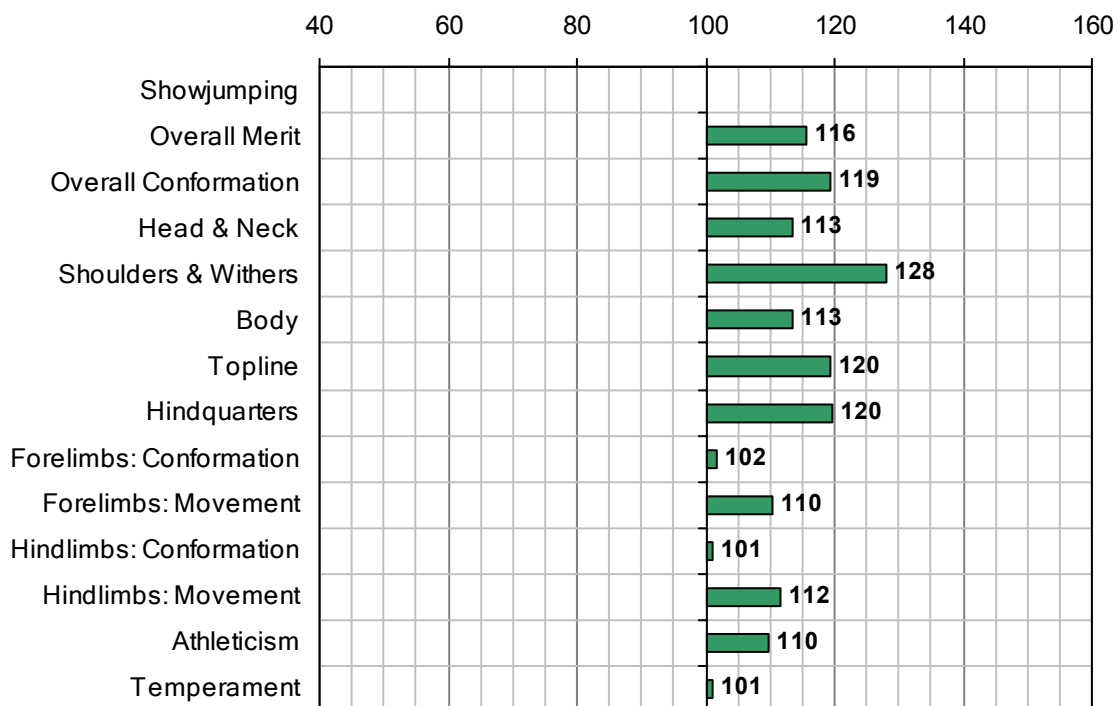

Estimated Breeding Values 2007

Irish Horse Board
Maynooth Business Campus,
Maynooth,
Co. Kildare,
Ireland.
Email: ihb@ihb.ie
www.irishsporthorse.com