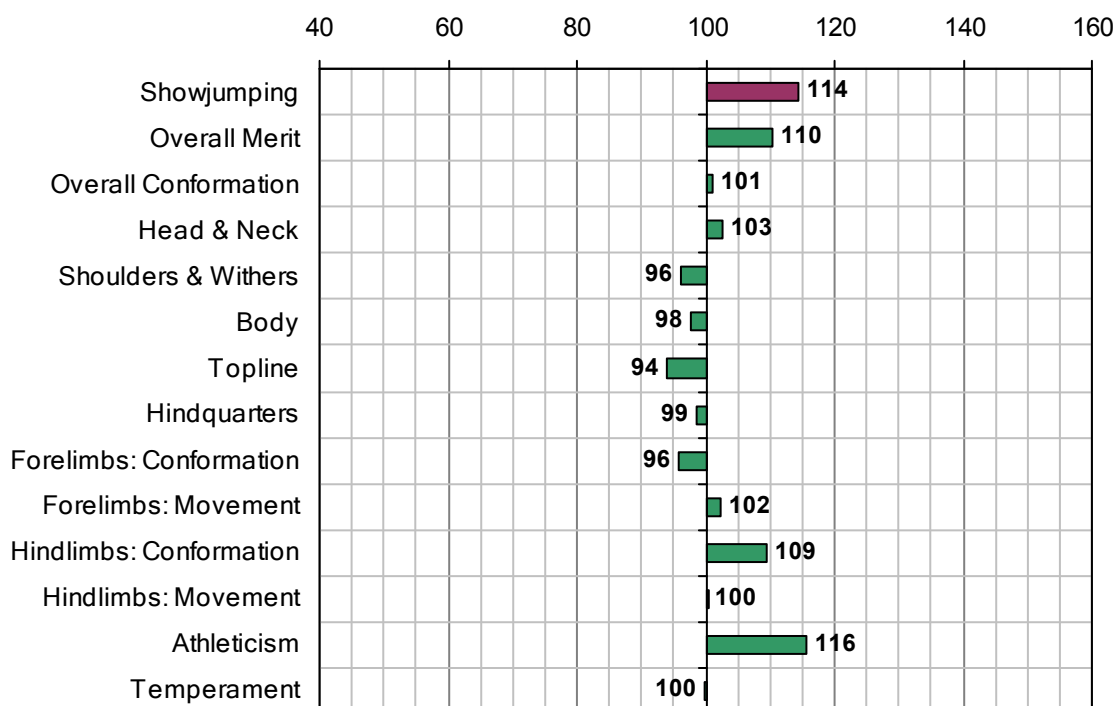

Estimated Breeding Values 2007

Irish Horse Board
Maynooth Business Campus,
Maynooth,
Co. Kildare,
Ireland.
Email: ihb@ihb.ie
www.irishsporthorse.com