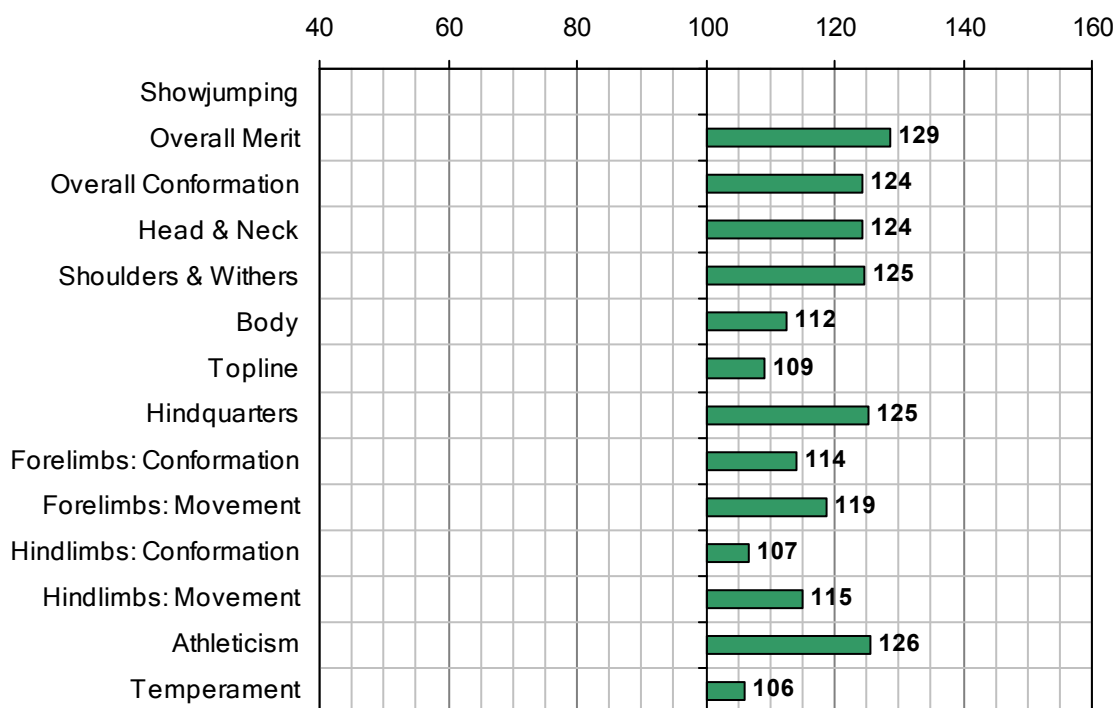

Estimated Breeding Values 2007

Irish Horse Board
Maynooth Business Campus,
Maynooth,
Co. Kildare,
Ireland.
Email: ihb@ihb.ie
www.irishsporthorse.com