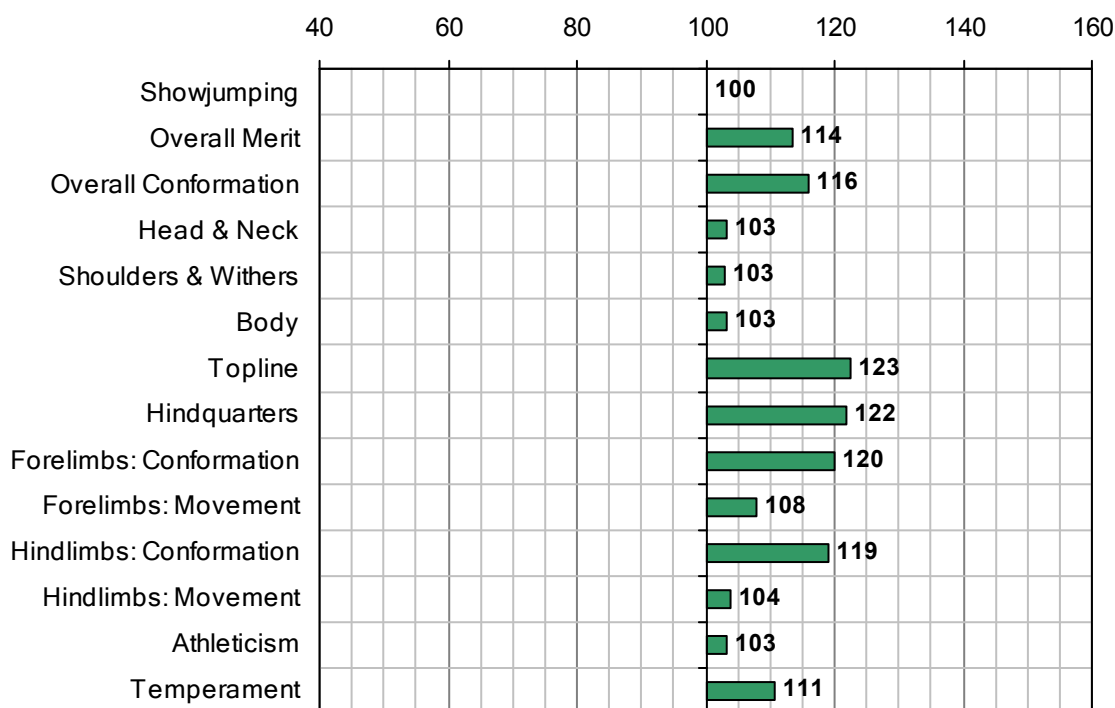

Estimated Breeding Values 2007

Irish Horse Board
Maynooth Business Campus,
Maynooth,
Co. Kildare,
Ireland.
Email: ihb@ihb.ie
www.irishsporthorse.com