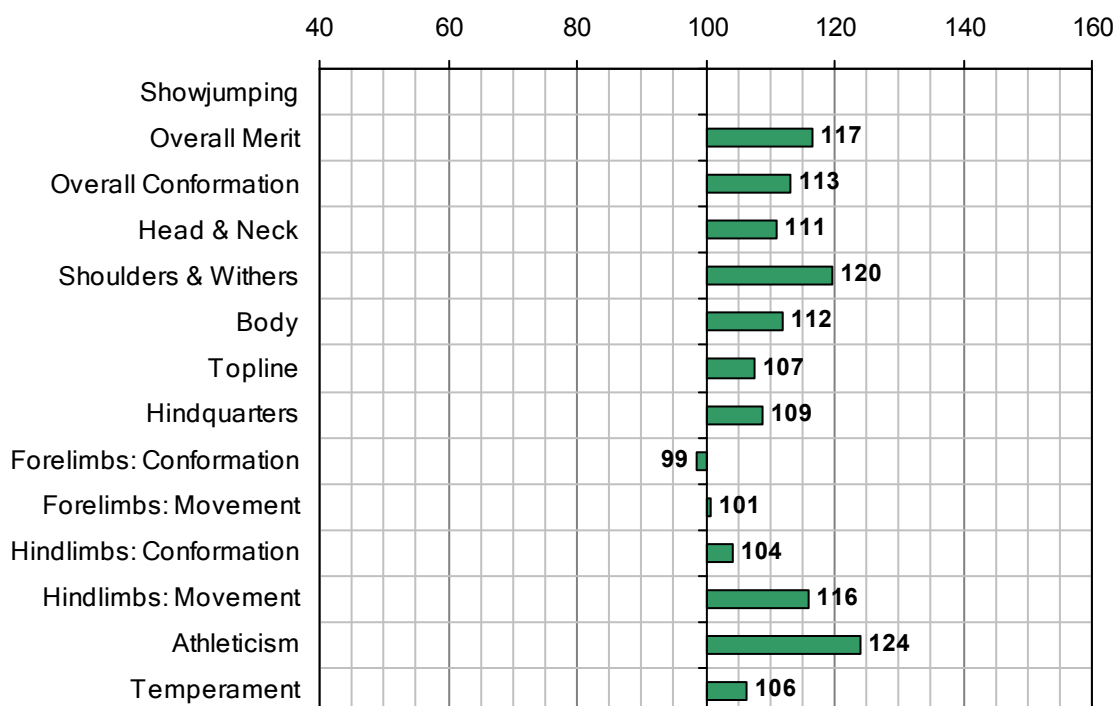

Estimated Breeding Values 2007

Irish Horse Board
Maynooth Business Campus,
Maynooth,
Co. Kildare,
Ireland.
Email: ihb@ihb.ie
www.irishsporthorse.com