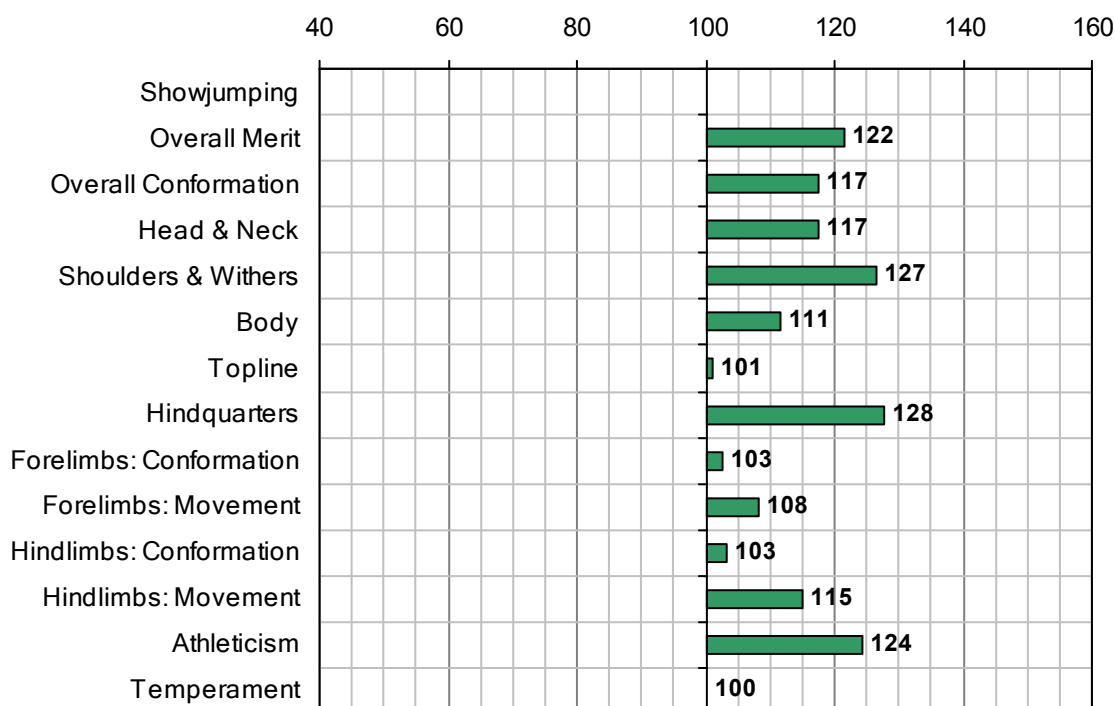

Estimated Breeding Values 2007

Irish Horse Board
Maynooth Business Campus,
Maynooth,
Co. Kildare,
Ireland.
Email: ihb@ihb.ie
www.irishsporthorse.com