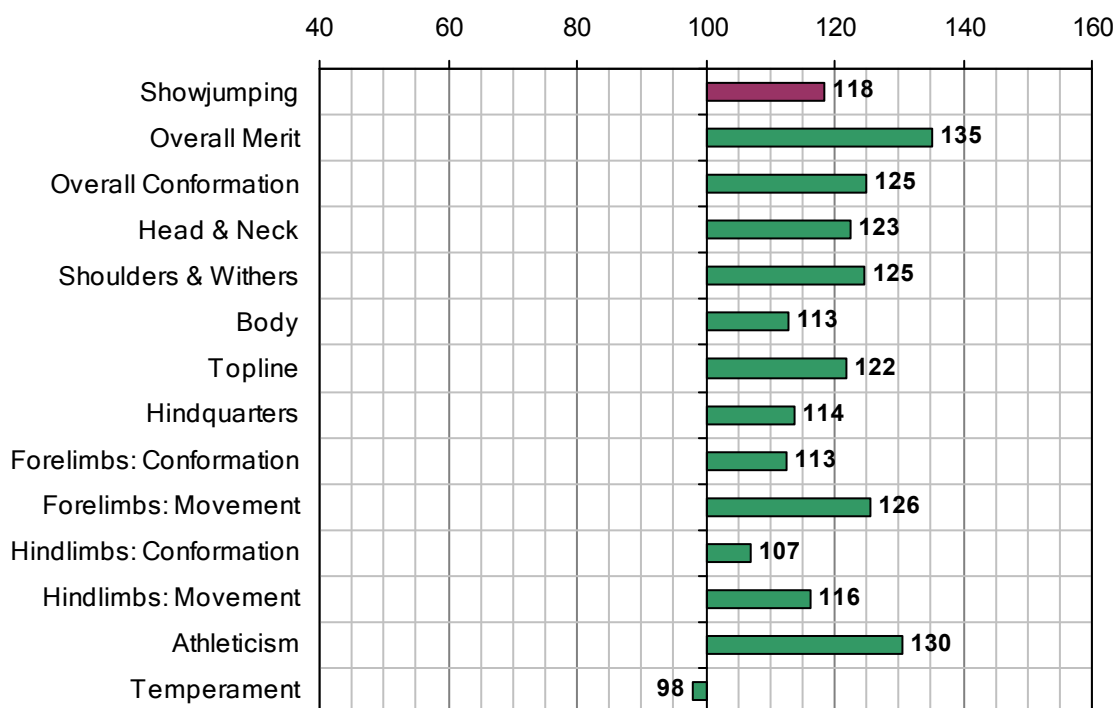

Estimated Breeding Values 2007

Irish Horse Board
Maynooth Business Campus,
Maynooth,
Co. Kildare,
Ireland.
Email: ihb@ihb.ie
www.irishsporthorse.com