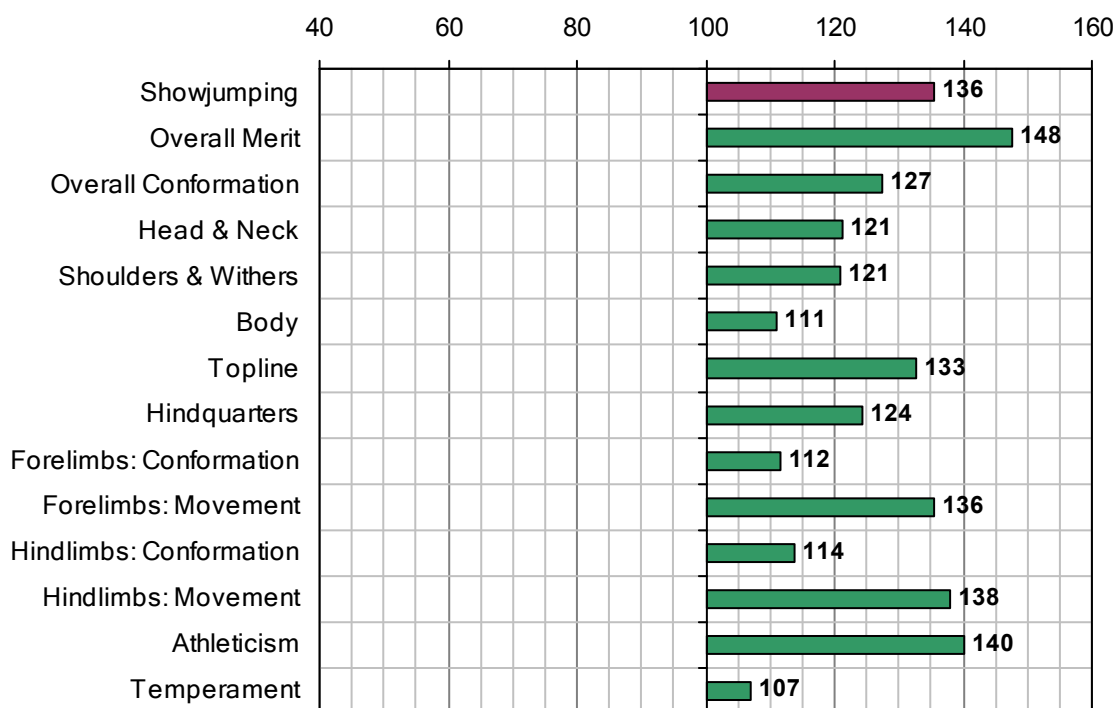

Estimated Breeding Values 2007

Irish Horse Board
Maynooth Business Campus,
Maynooth,
Co. Kildare,
Ireland.
Email: ihb@ihb.ie
www.irishsporthorse.com