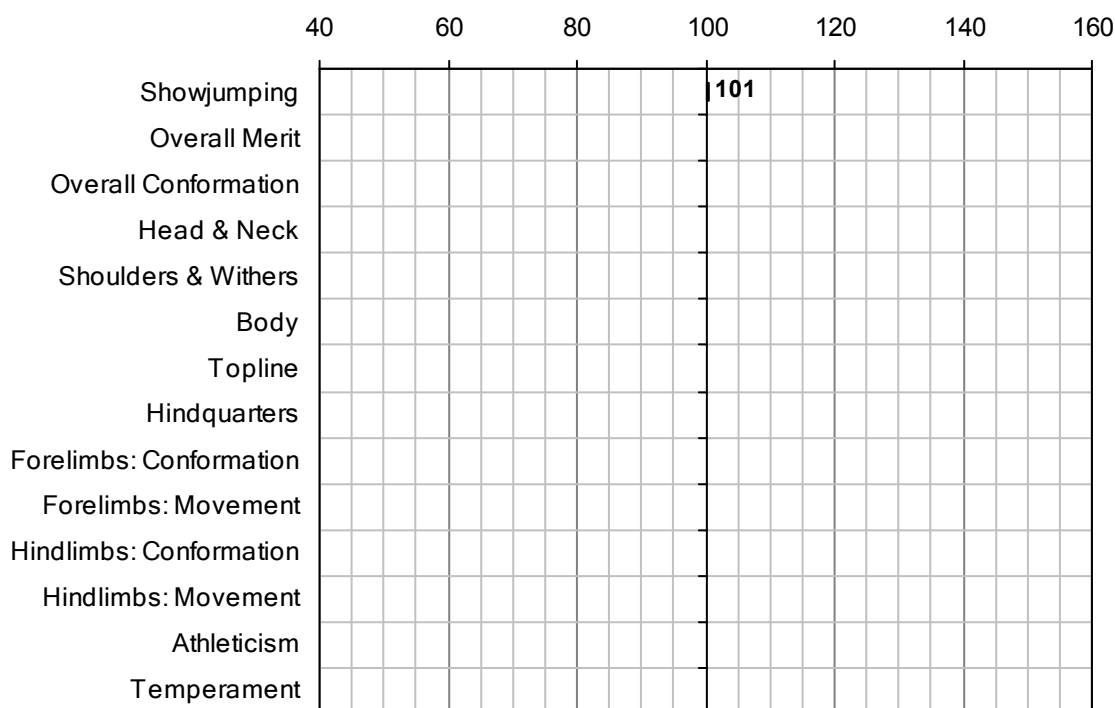

Estimated Breeding Values 2007

Irish Horse Board
Maynooth Business Campus,
Maynooth,
Co. Kildare,
Ireland.
Email: ihb@ihb.ie
www.irishsporthorse.com