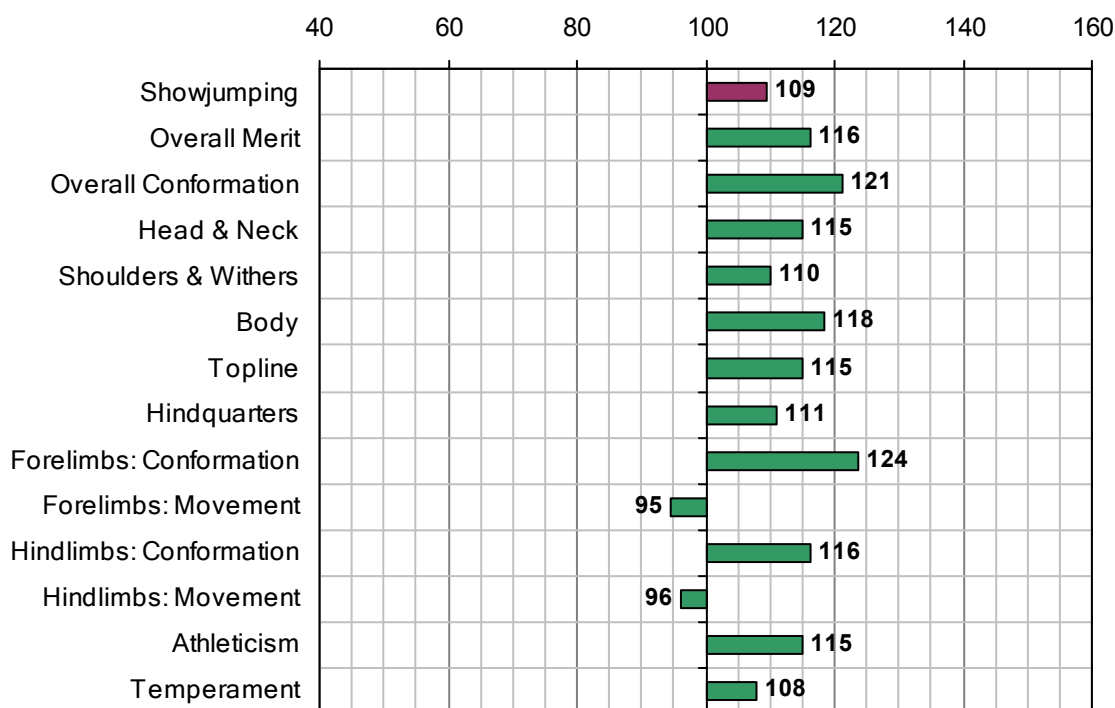

Estimated Breeding Values 2007

Irish Horse Board
Maynooth Business Campus,
Maynooth,
Co. Kildare,
Ireland.
Email: ihb@ihb.ie
www.irishsporthorse.com