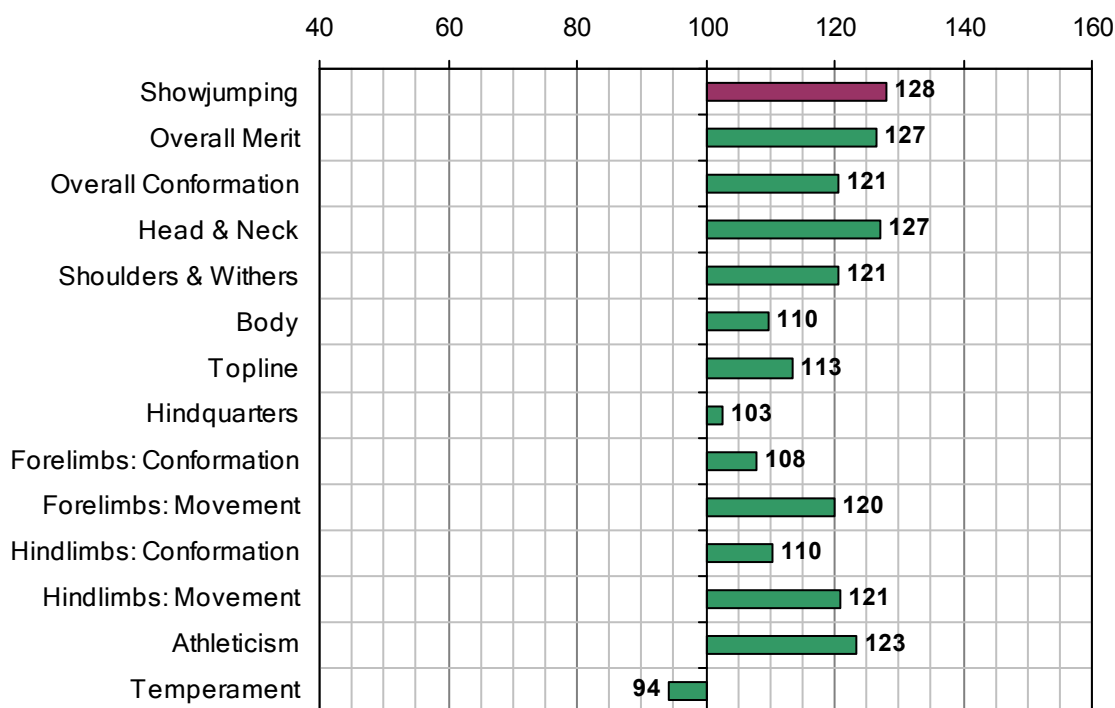

Estimated Breeding Values 2007

Irish Horse Board
Maynooth Business Campus,
Maynooth,
Co. Kildare,
Ireland.
Email: ihb@ihb.ie
www.irishsporthorse.com