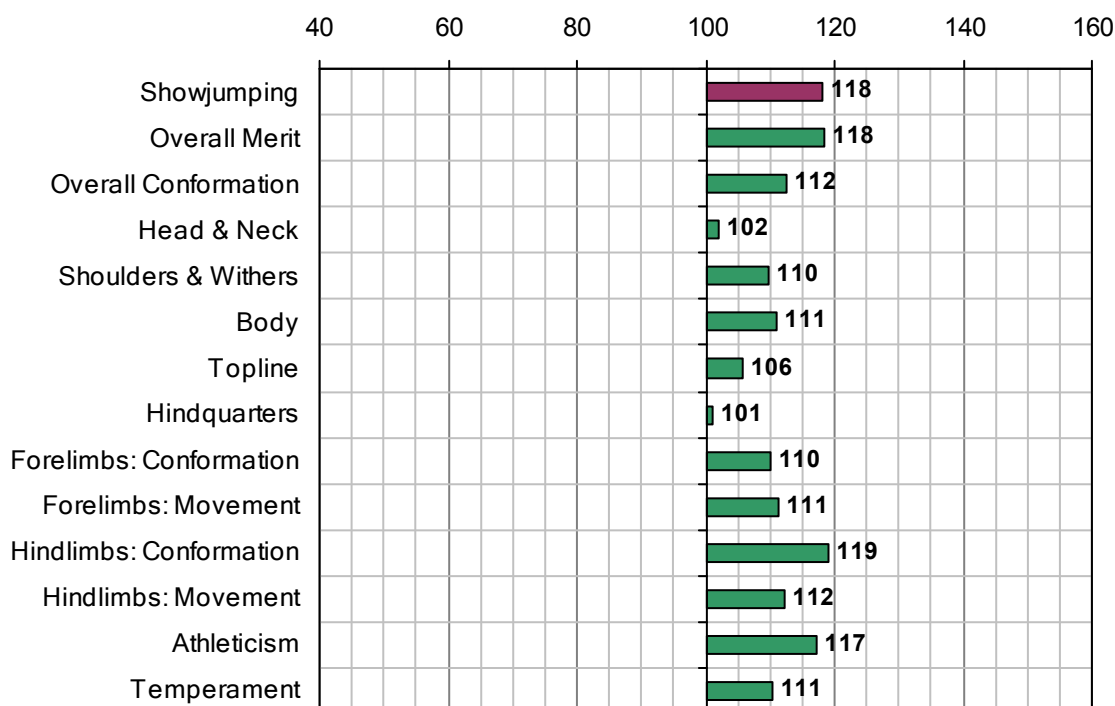

Estimated Breeding Values 2007

Irish Horse Board
Maynooth Business Campus,
Maynooth,
Co. Kildare,
Ireland.
Email: ihb@ihb.ie
www.irishsporthorse.com