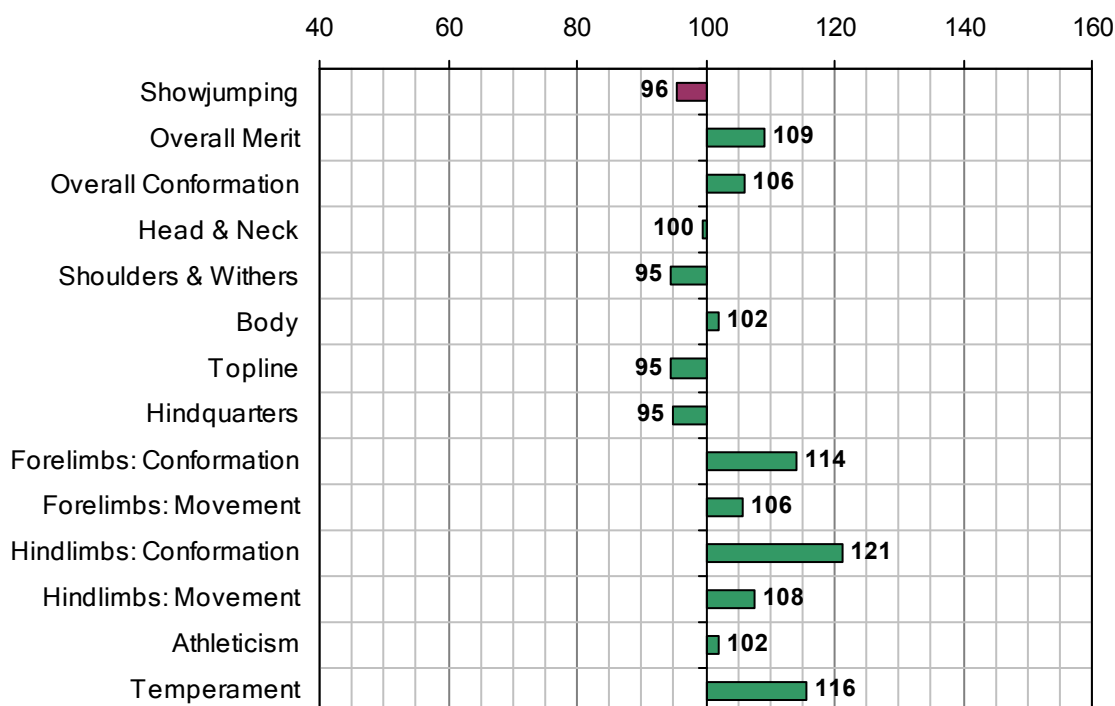

Estimated Breeding Values 2007

Irish Horse Board
Maynooth Business Campus,
Maynooth,
Co. Kildare,
Ireland.
Email: ihb@ihb.ie
www.irishsporthorse.com