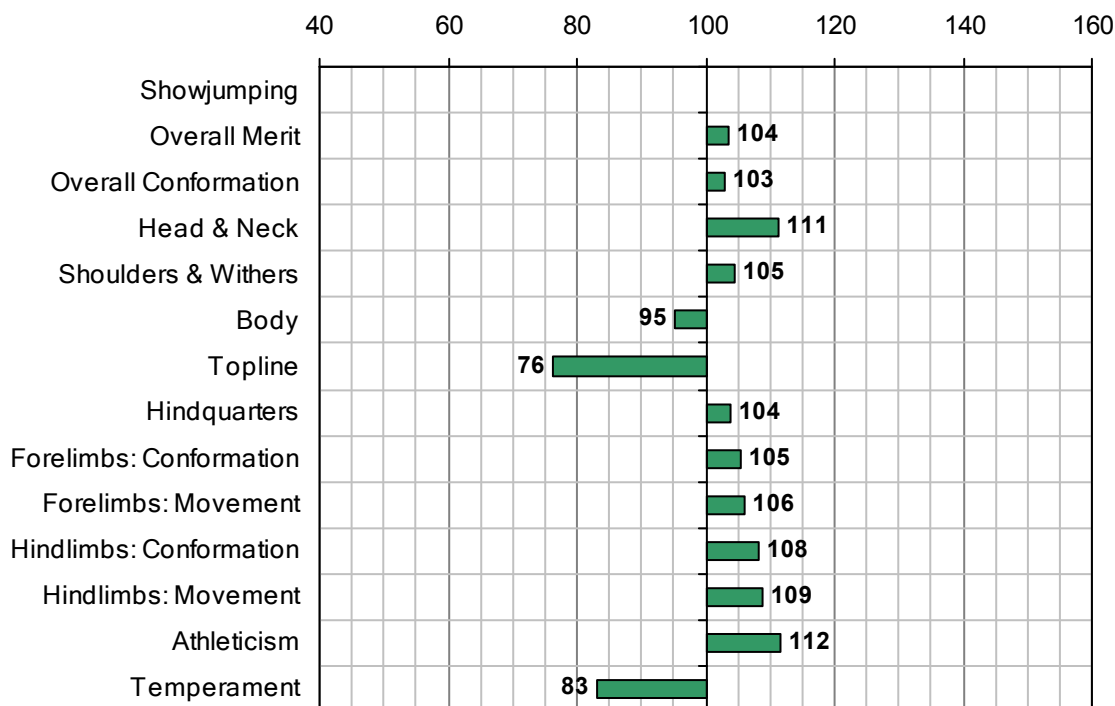

Estimated Breeding Values 2007

Irish Horse Board
Maynooth Business Campus,
Maynooth,
Co. Kildare,
Ireland.
Email: ihb@ihb.ie
www.irishsporthorse.com