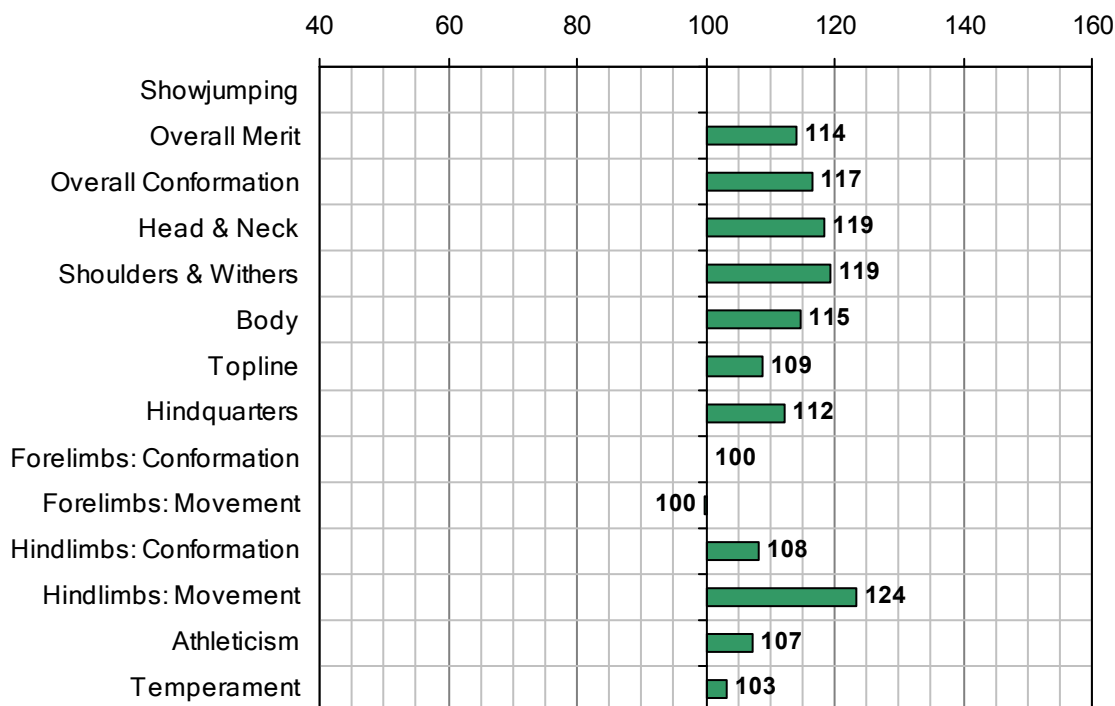

Estimated Breeding Values 2007

Irish Horse Board
Maynooth Business Campus,
Maynooth,
Co. Kildare,
Ireland.
Email: ihb@ihb.ie
www.irishsporthorse.com