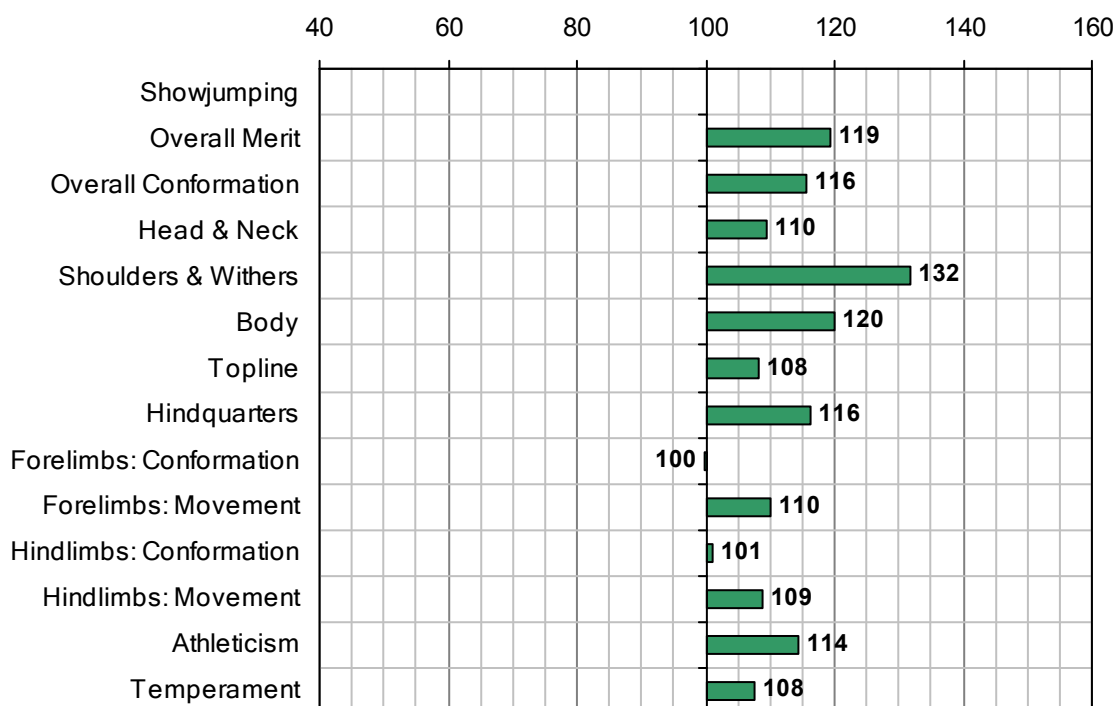

Estimated Breeding Values 2007

Irish Horse Board
Maynooth Business Campus,
Maynooth,
Co. Kildare,
Ireland.
Email: ihb@ihb.ie
www.irishsporthorse.com