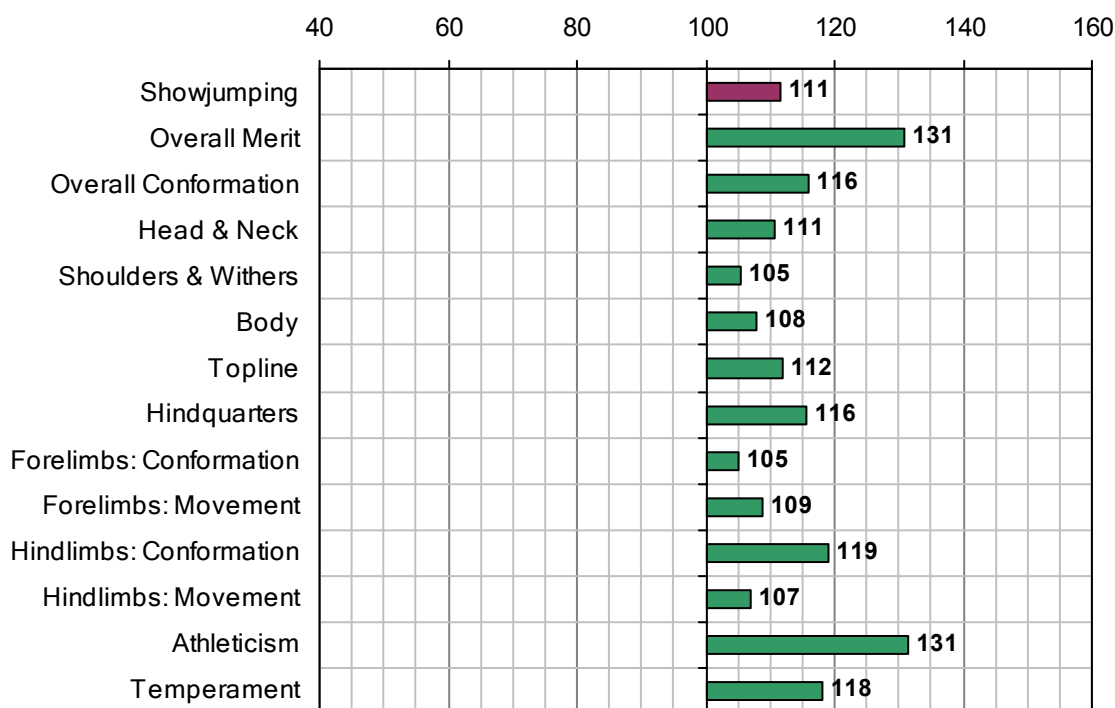

Estimated Breeding Values 2007

Irish Horse Board
Maynooth Business Campus,
Maynooth,
Co. Kildare,
Ireland.
Email: ihb@ihb.ie
www.irishsporthorse.com