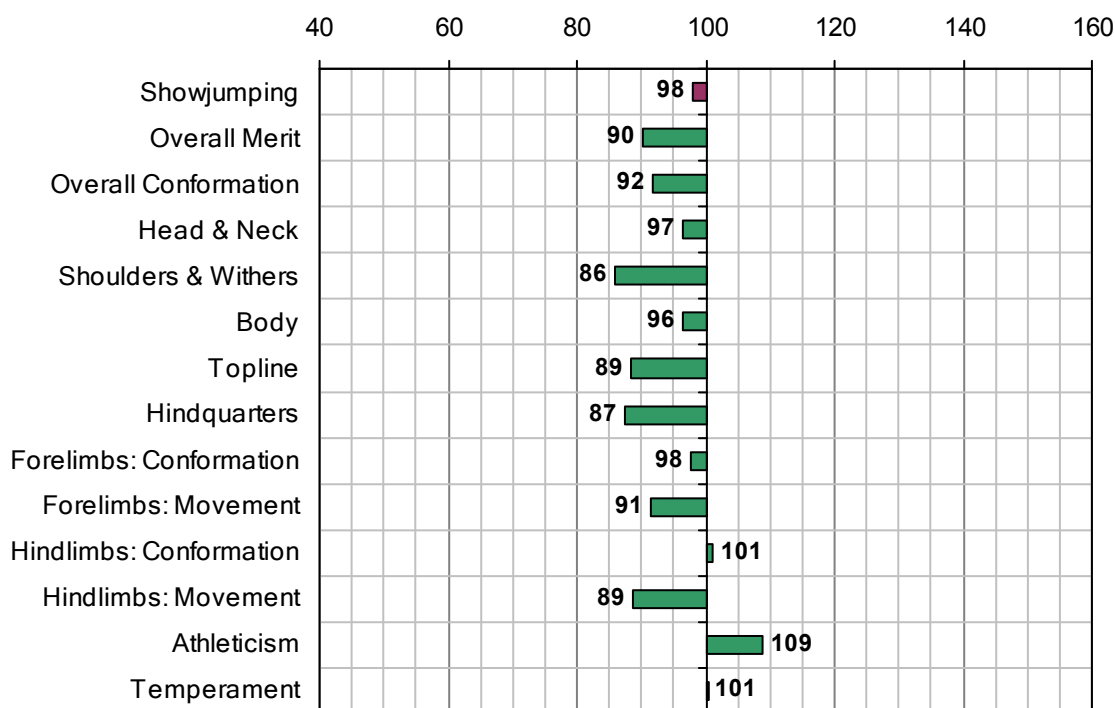

Estimated Breeding Values 2007

Irish Horse Board
Maynooth Business Campus,
Maynooth,
Co. Kildare,
Ireland.
Email: ihb@ihb.ie
www.irishsporthorse.com