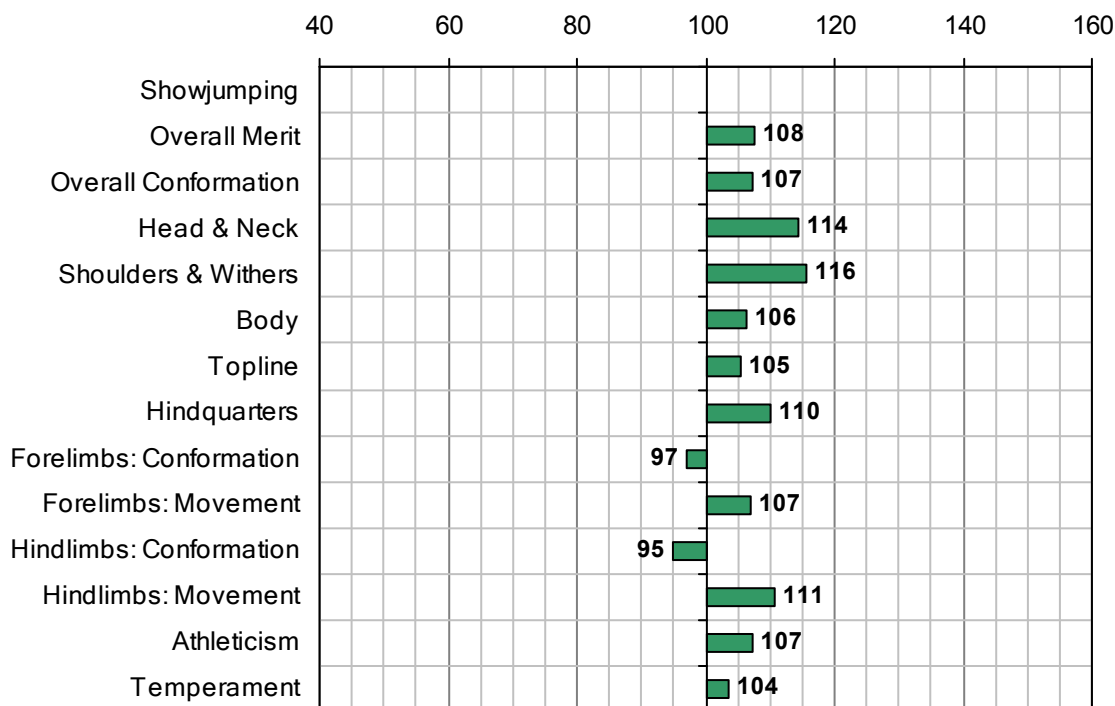

Estimated Breeding Values 2007

Irish Horse Board
Maynooth Business Campus,
Maynooth,
Co. Kildare,
Ireland.
Email: ihb@ihb.ie
www.irishsporthorse.com