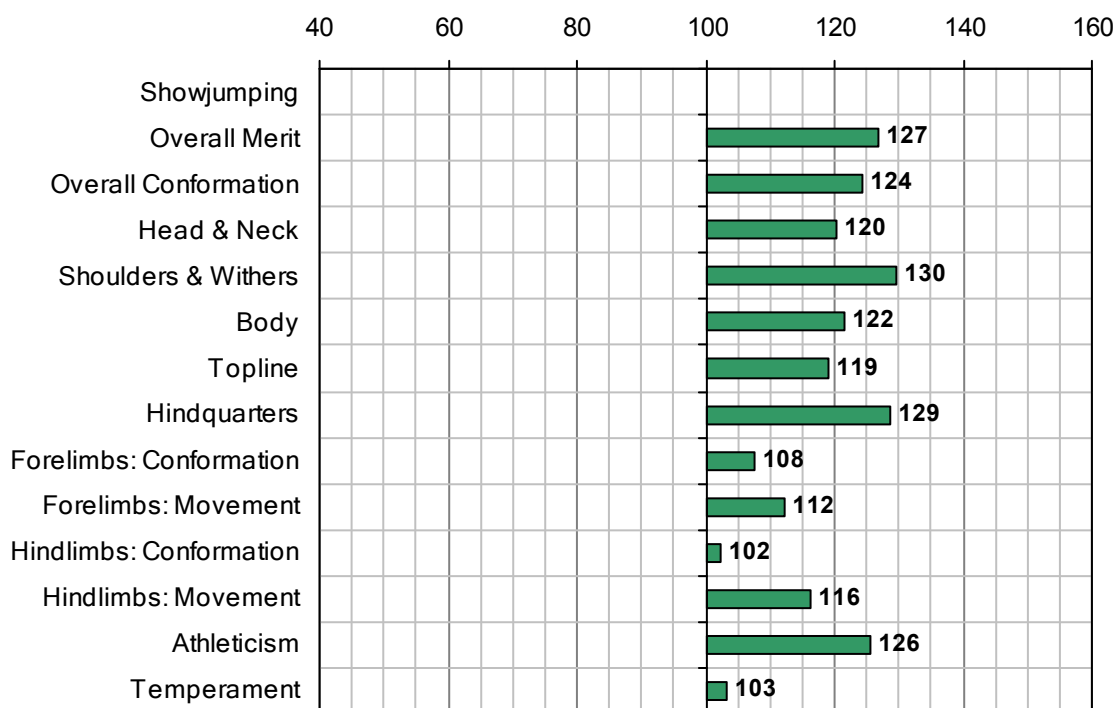

Inspection Evaluation 2007

Overall Merit Rank 2007:	25
Overall Merit EBV:	127
Accuracy Overall Merit EBV:	0.58
Stallion Inspection Year:	2006
No. Progeny Inspected:	0

Estimated Breeding Values 2007

Irish Horse Board
 Maynooth Business Campus,
 Maynooth,
 Co. Kildare,
 Ireland.
 Email: ihb@ihb.ie
 www.irishsporthorse.com