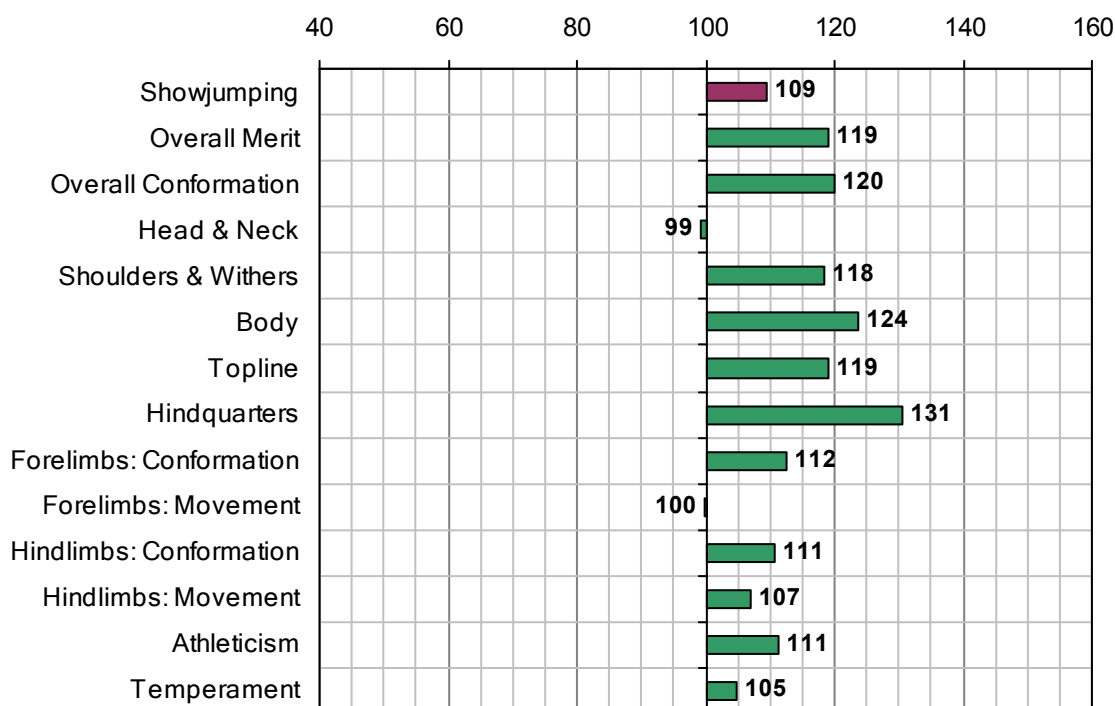

Estimated Breeding Values 2007

Irish Horse Board
Maynooth Business Campus,
Maynooth,
Co. Kildare,
Ireland.
Email: ihb@ihb.ie
www.irishsporthorse.com