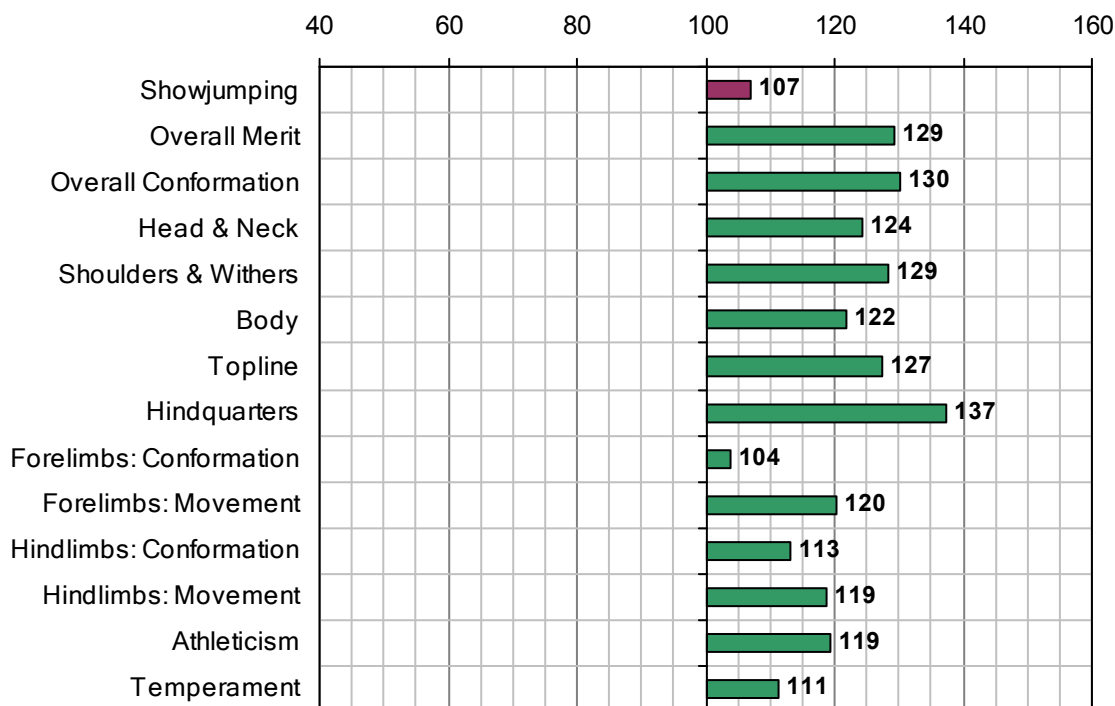

Estimated Breeding Values 2007

Irish Horse Board
Maynooth Business Campus,
Maynooth,
Co. Kildare,
Ireland.
Email: ihb@ihb.ie
www.irishsporthorse.com