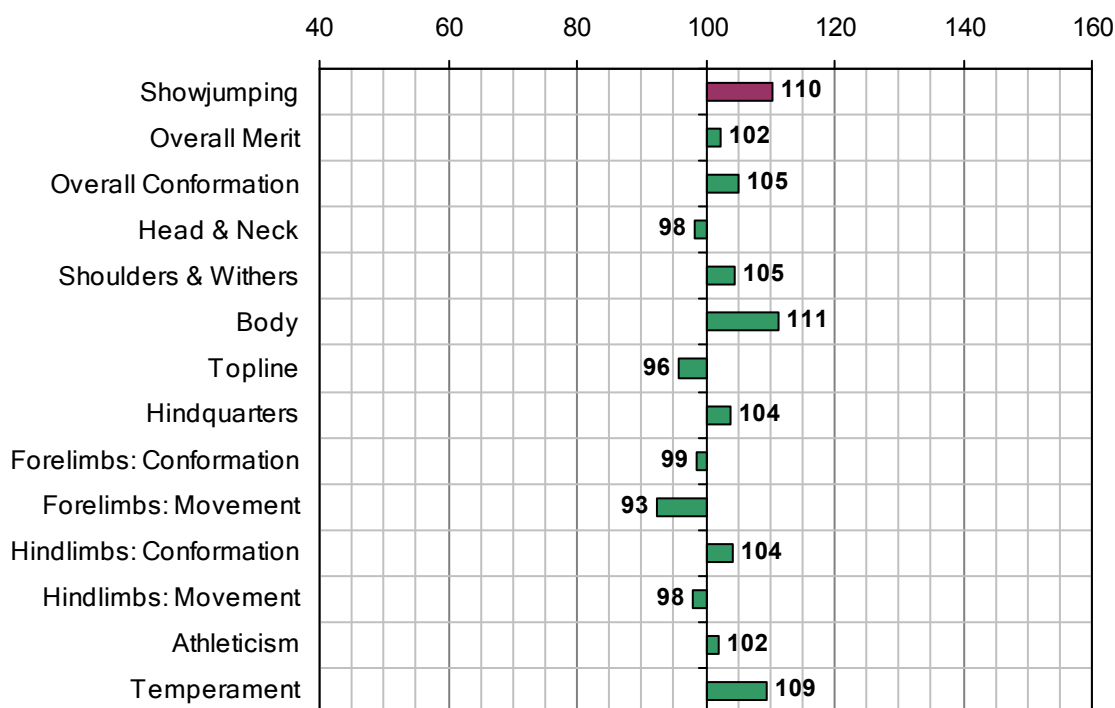

Estimated Breeding Values 2007

Irish Horse Board
Maynooth Business Campus,
Maynooth,
Co. Kildare,
Ireland.
Email: ihb@ihb.ie
www.irishsporthorse.com