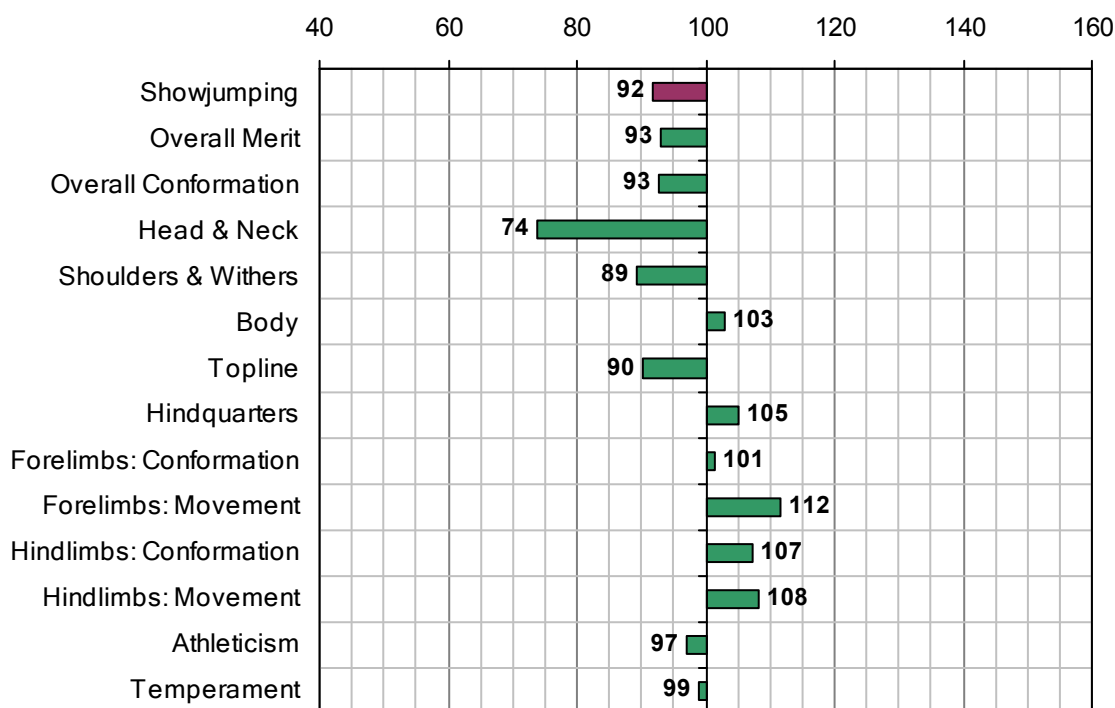

Estimated Breeding Values 2007

Irish Horse Board
Maynooth Business Campus,
Maynooth,
Co. Kildare,
Ireland.
Email: ihb@ihb.ie
www.irishsporthorse.com