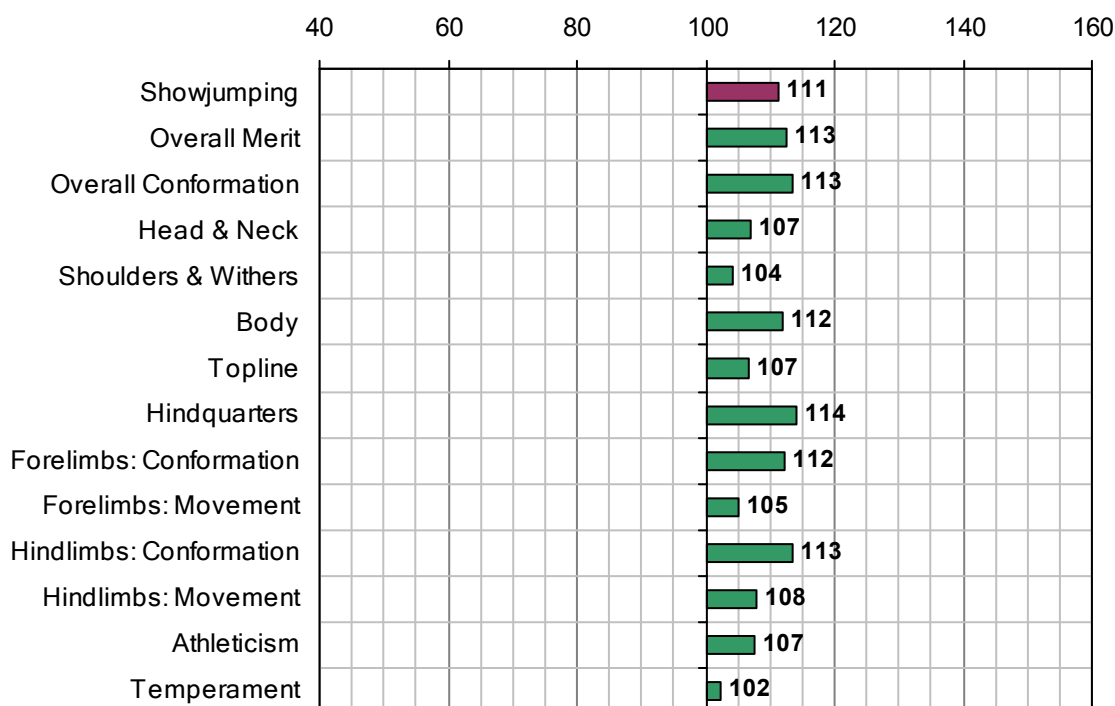

Estimated Breeding Values 2007

Irish Horse Board
Maynooth Business Campus,
Maynooth,
Co. Kildare,
Ireland.
Email: ihb@ihb.ie
www.irishsporthorse.com