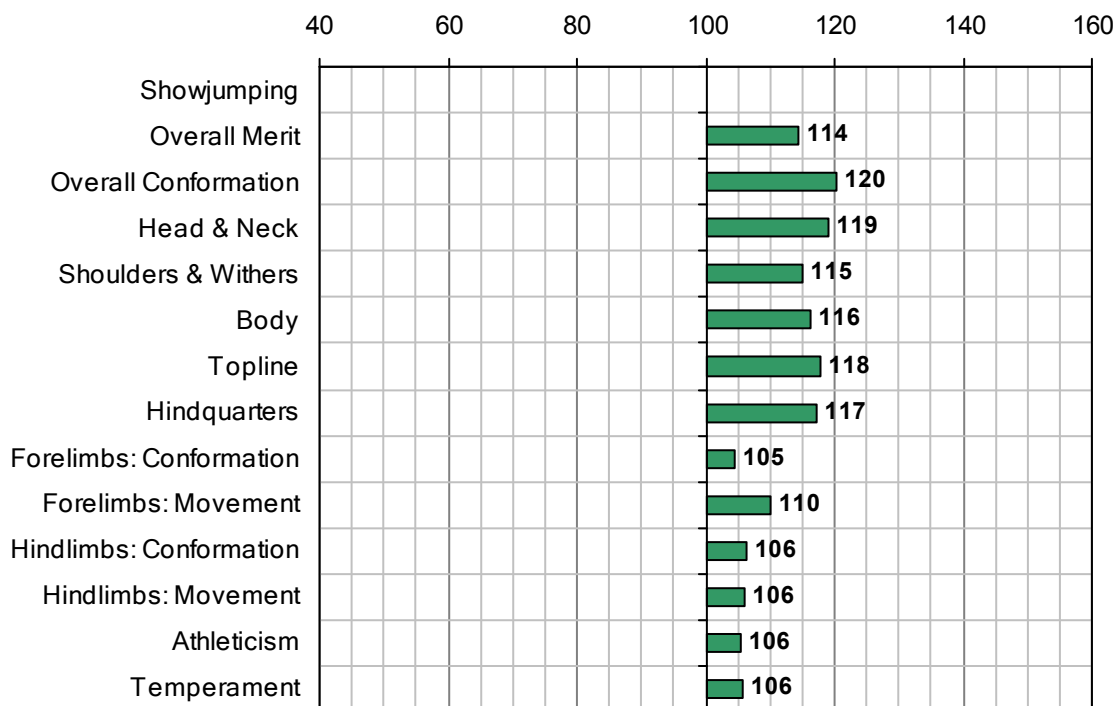

Estimated Breeding Values 2007

Irish Horse Board
Maynooth Business Campus,
Maynooth,
Co. Kildare,
Ireland.
Email: ihb@ihb.ie
www.irishsporthorse.com