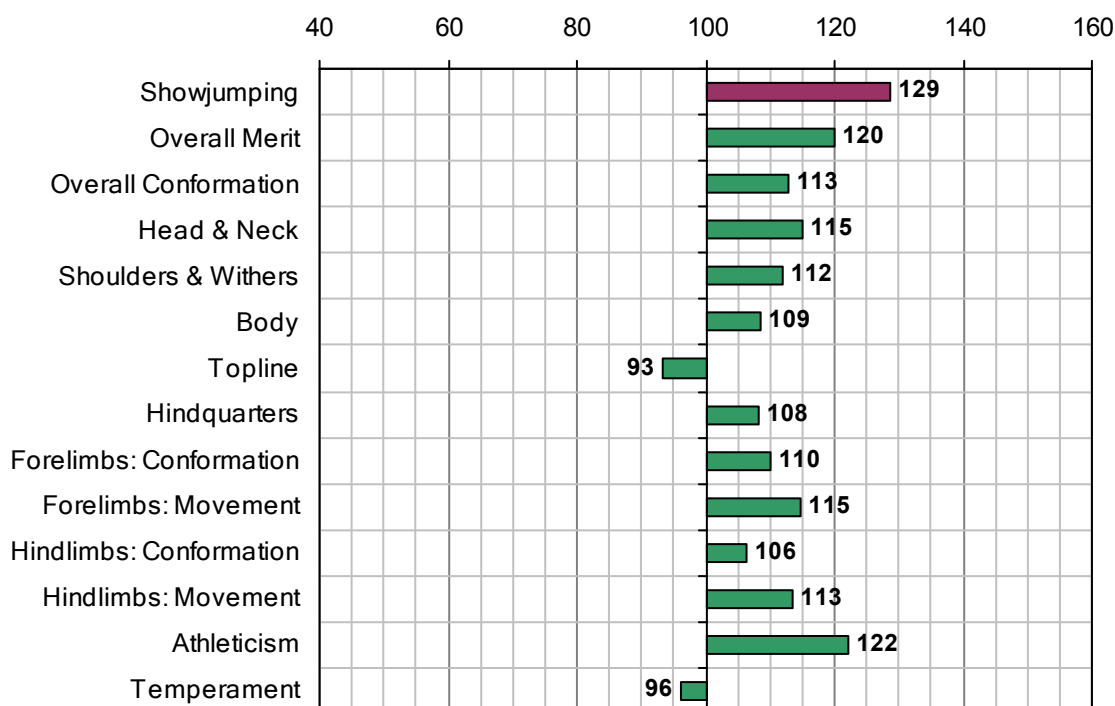

Estimated Breeding Values 2007

Irish Horse Board
Maynooth Business Campus,
Maynooth,
Co. Kildare,
Ireland.
Email: ihb@ihb.ie
www.irishsporthorse.com