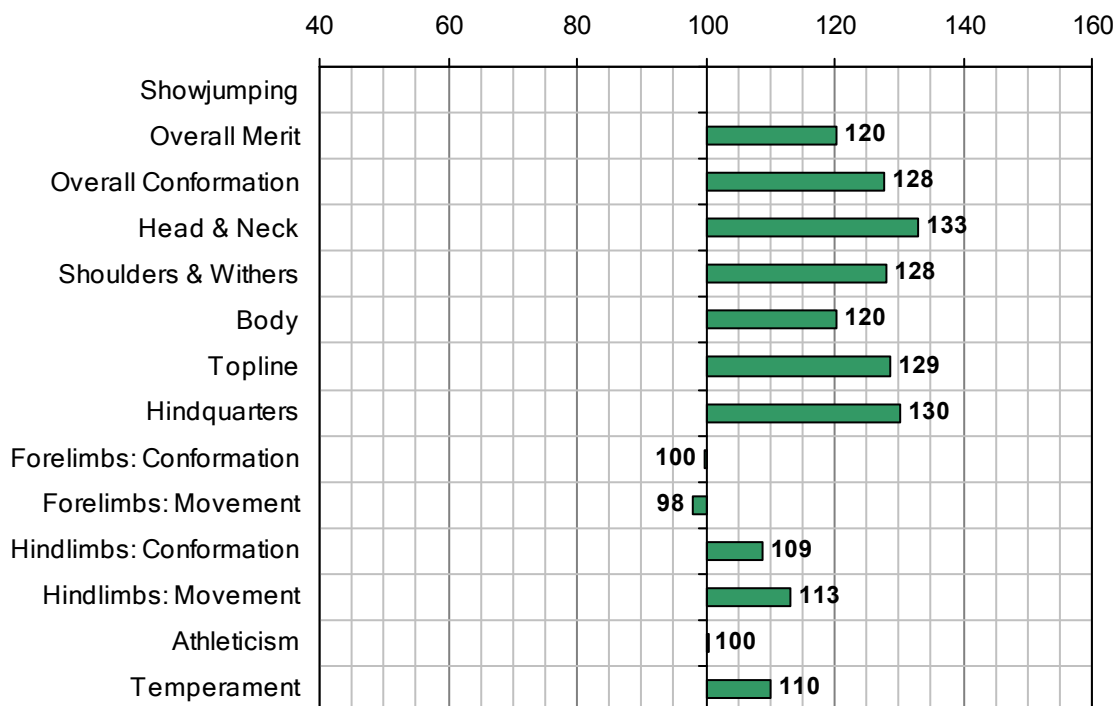

Estimated Breeding Values 2007

Irish Horse Board
Maynooth Business Campus,
Maynooth,
Co. Kildare,
Ireland.
Email: ihb@ihb.ie
www.irishsporthorse.com