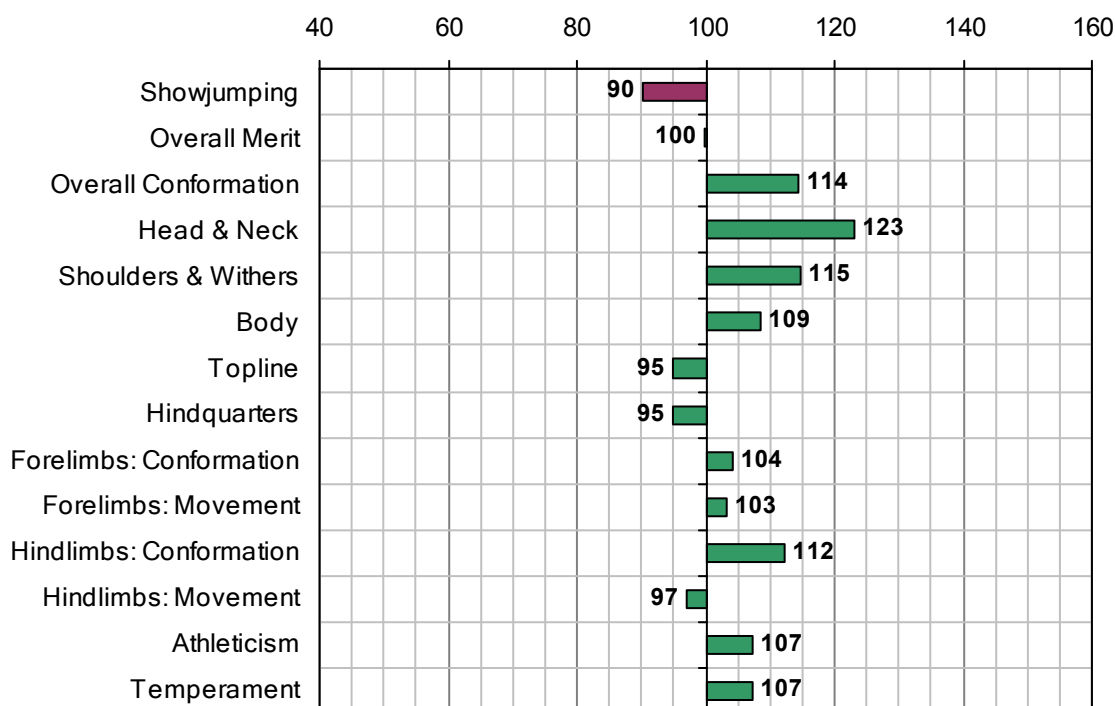

Estimated Breeding Values 2007

Irish Horse Board
Maynooth Business Campus,
Maynooth,
Co. Kildare,
Ireland.
Email: ihb@ihb.ie
www.irishsporthorse.com