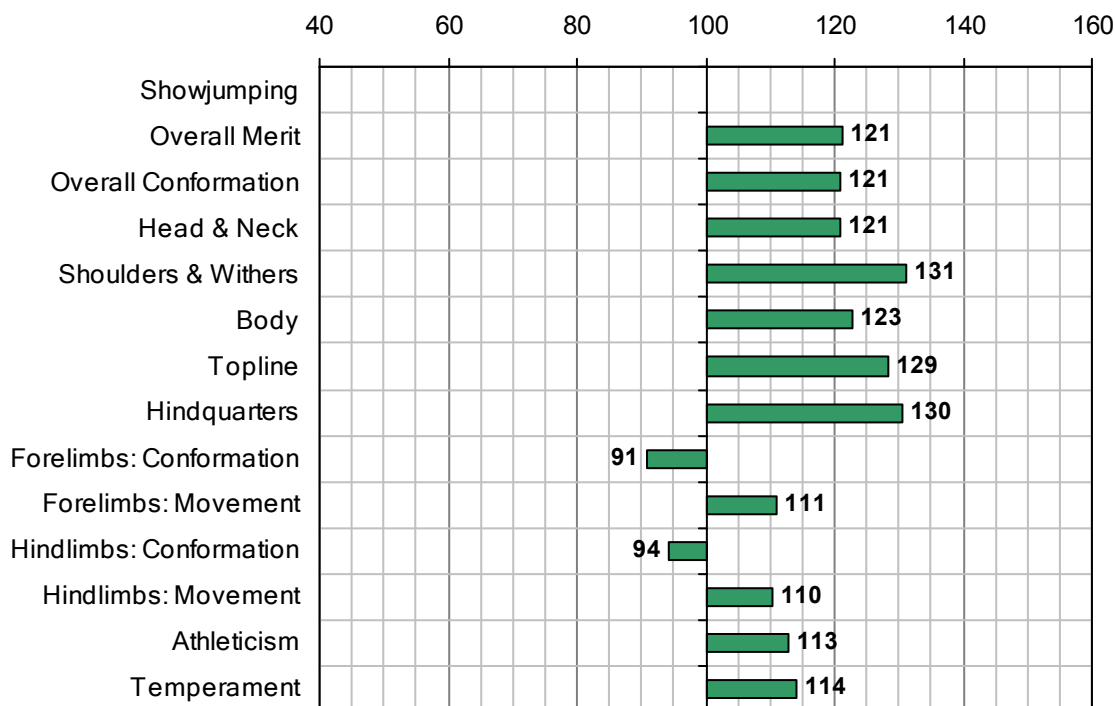

Estimated Breeding Values 2007

Irish Horse Board
Maynooth Business Campus,
Maynooth,
Co. Kildare,
Ireland.
Email: ihb@ihb.ie
www.irishsporthorse.com