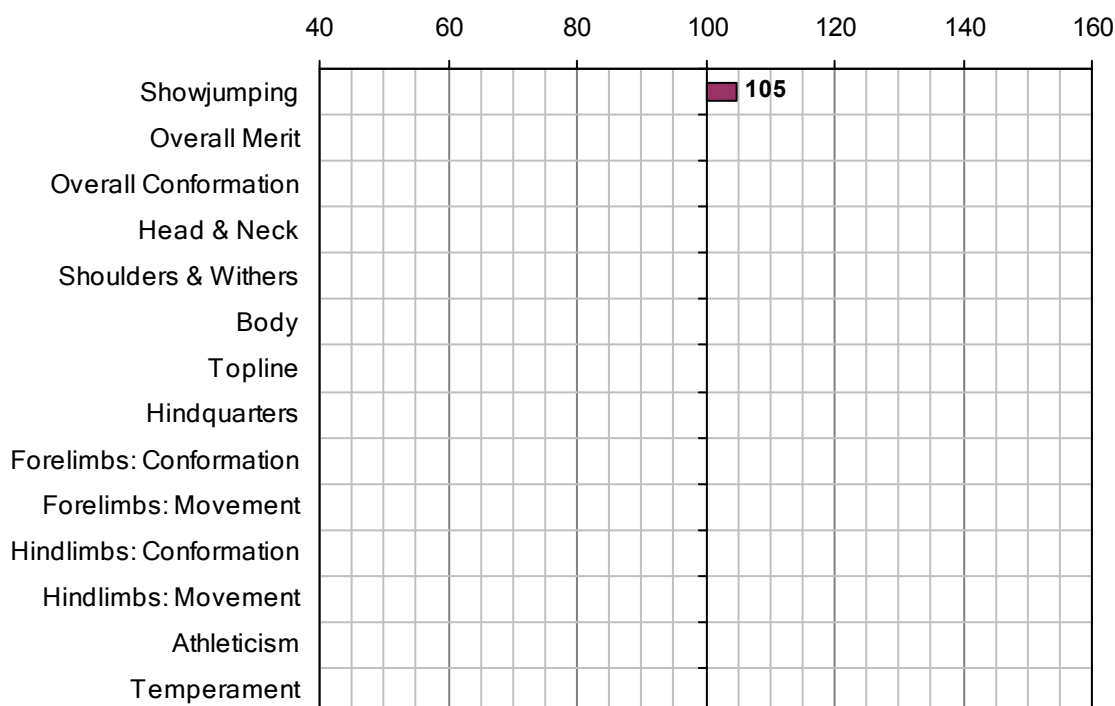

Estimated Breeding Values 2007

Irish Horse Board
Maynooth Business Campus,
Maynooth,
Co. Kildare,
Ireland.
Email: ihb@ihb.ie
www.irishsporthorse.com