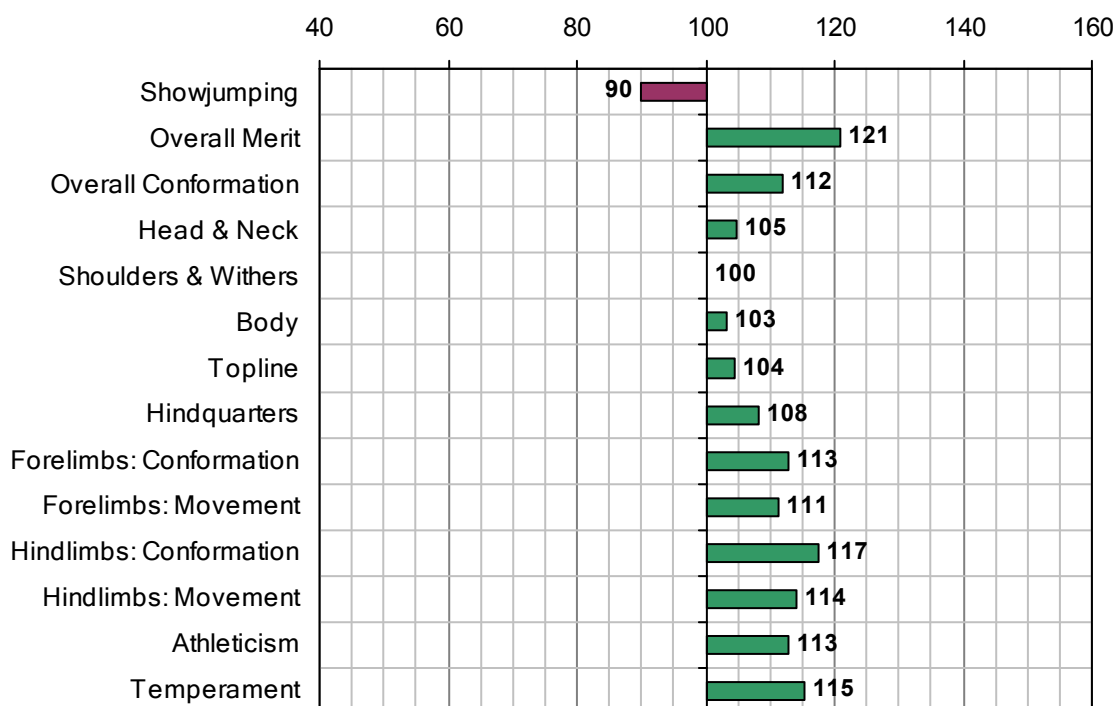

Estimated Breeding Values 2007

Irish Horse Board
Maynooth Business Campus,
Maynooth,
Co. Kildare,
Ireland.
Email: ihb@ihb.ie
www.irishsporthorse.com