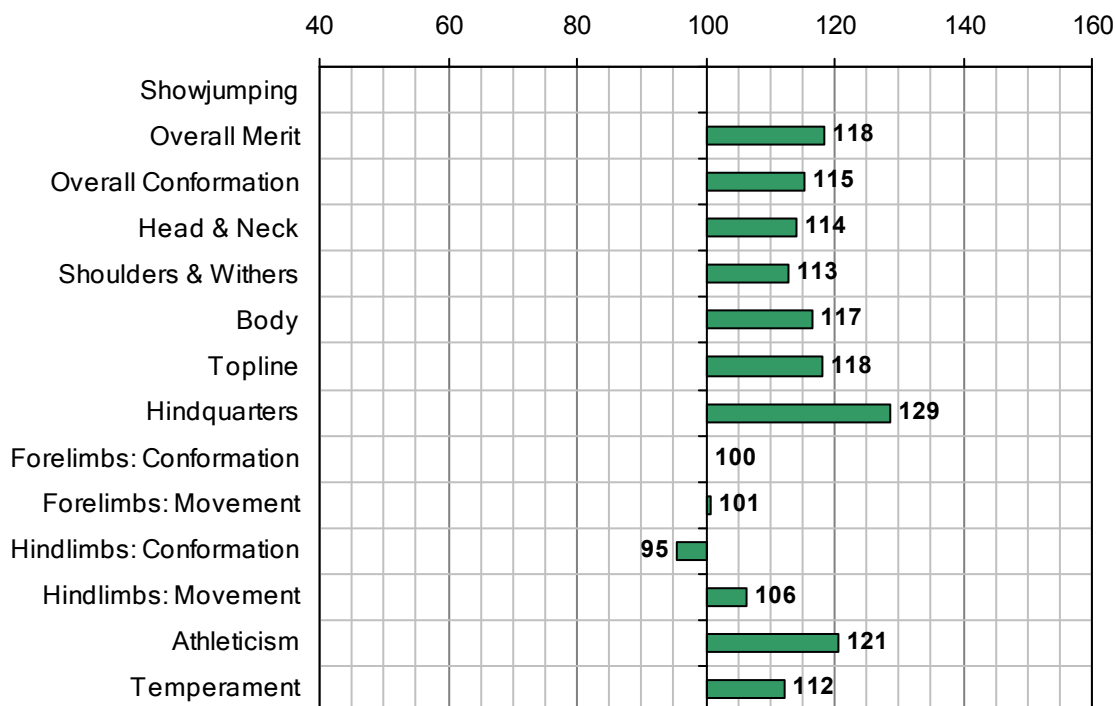

Estimated Breeding Values 2007

Irish Horse Board
Maynooth Business Campus,
Maynooth,
Co. Kildare,
Ireland.
Email: ihb@ihb.ie
www.irishsporthorse.com