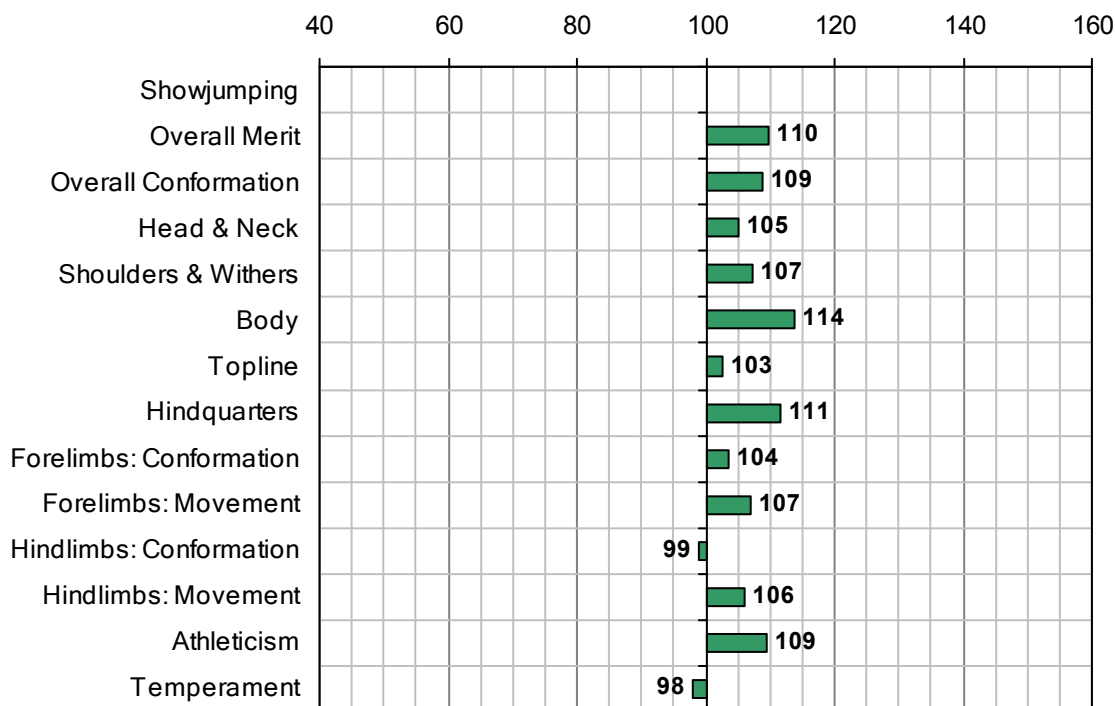

Estimated Breeding Values 2007

Irish Horse Board
Maynooth Business Campus,
Maynooth,
Co. Kildare,
Ireland.
Email: ihb@ihb.ie
www.irishsporthorse.com