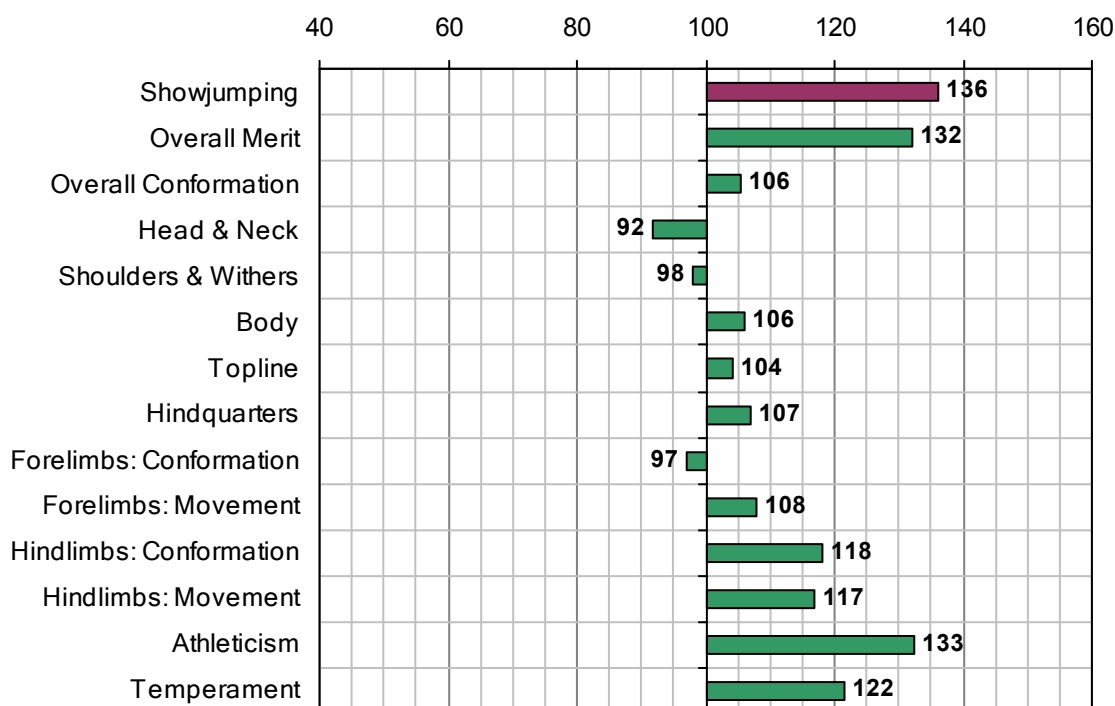

Estimated Breeding Values 2007

Irish Horse Board
Maynooth Business Campus,
Maynooth,
Co. Kildare,
Ireland.
Email: ihb@ihb.ie
www.irishsporthorse.com