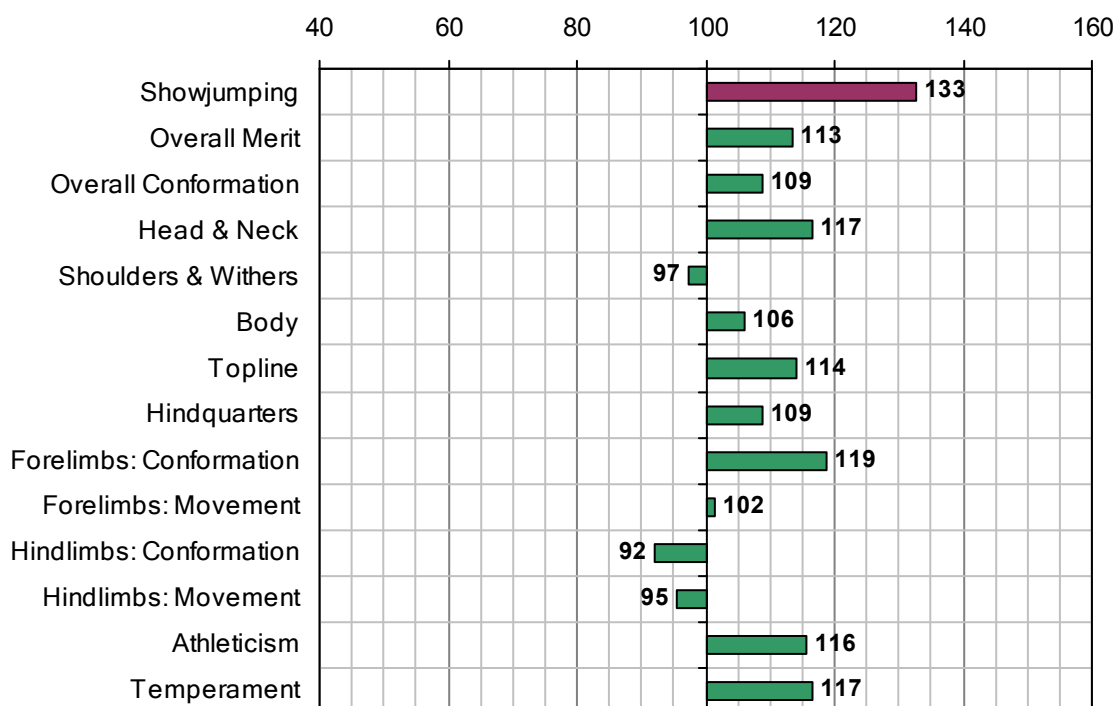

Estimated Breeding Values 2007

Irish Horse Board
Maynooth Business Campus,
Maynooth,
Co. Kildare,
Ireland.
Email: ihb@ihb.ie
www.irishsporthorse.com