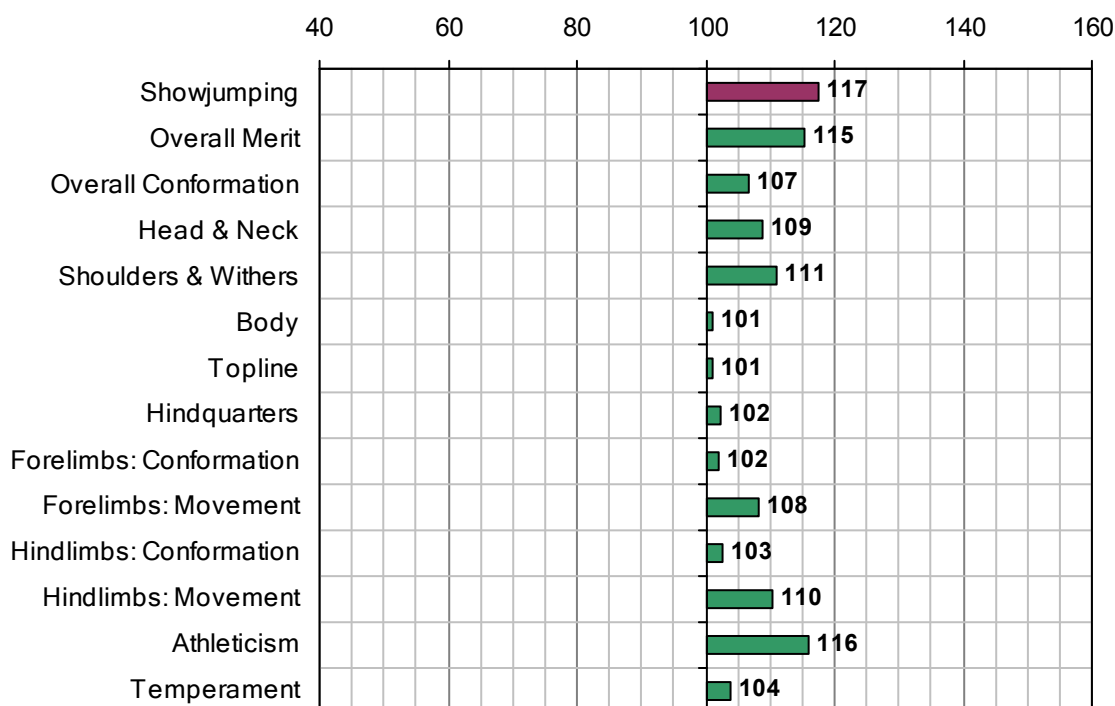

Estimated Breeding Values 2007

Irish Horse Board
Maynooth Business Campus,
Maynooth,
Co. Kildare,
Ireland.
Email: ihb@ihb.ie
www.irishsporthorse.com