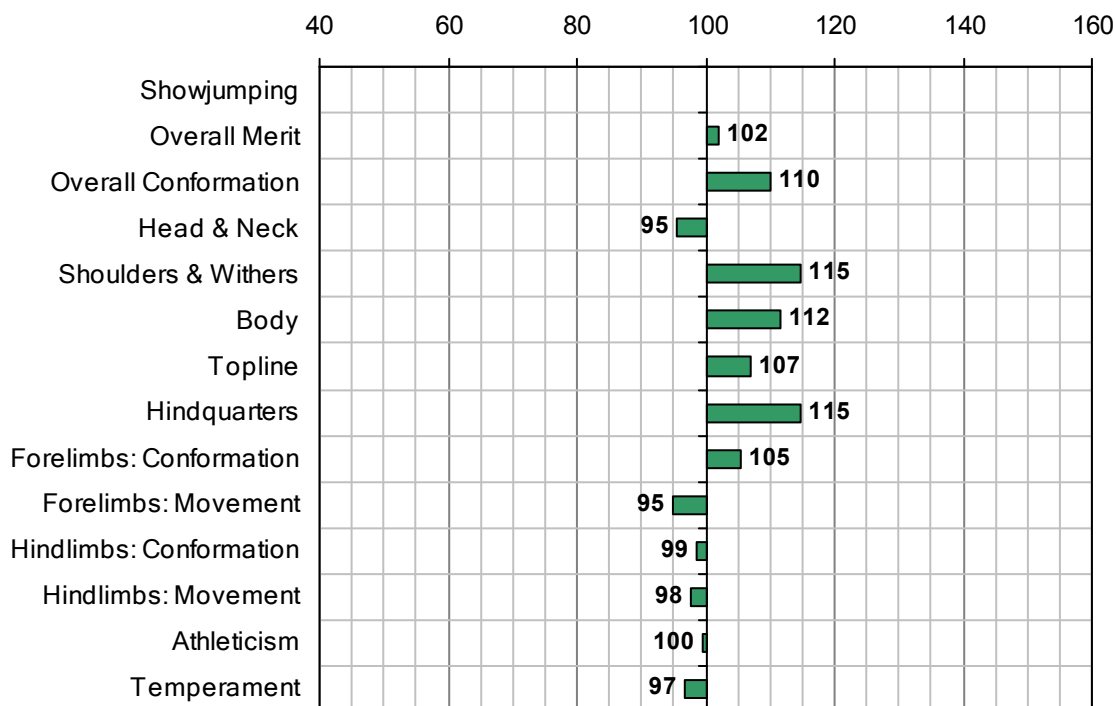

Estimated Breeding Values 2007

Irish Horse Board
Maynooth Business Campus,
Maynooth,
Co. Kildare,
Ireland.
Email: ihb@ihb.ie
www.irishsporthorse.com