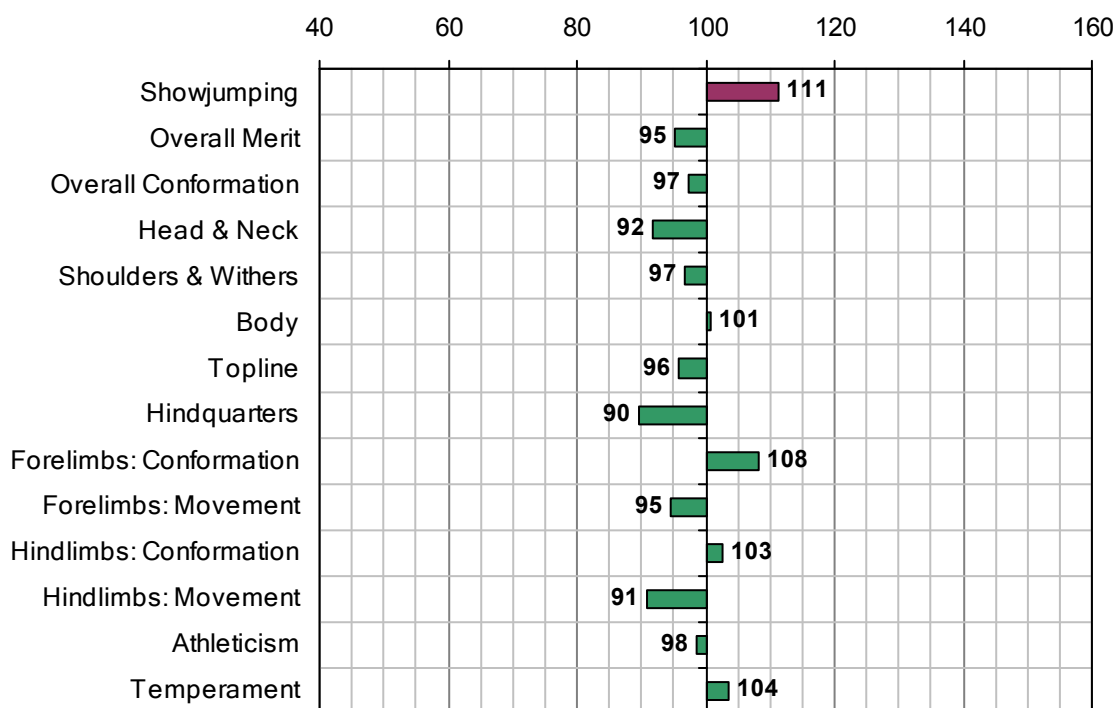

Estimated Breeding Values 2007

Irish Horse Board
Maynooth Business Campus,
Maynooth,
Co. Kildare,
Ireland.
Email: ihb@ihb.ie
www.irishsporthorse.com