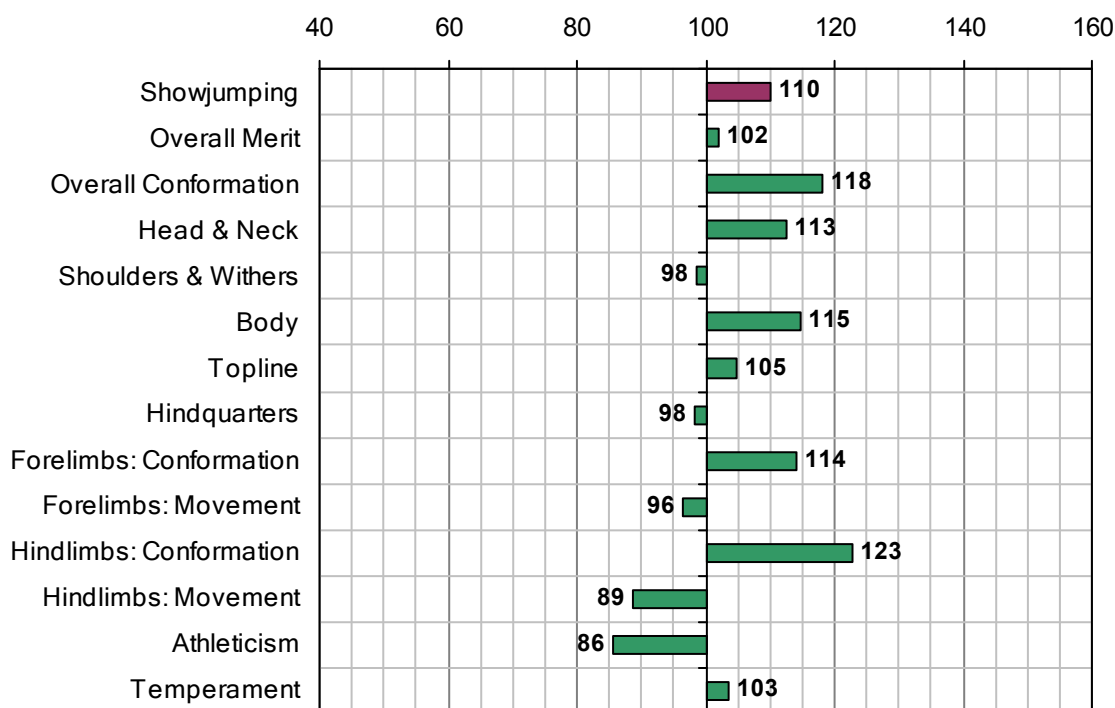

Estimated Breeding Values 2007

Irish Horse Board
Maynooth Business Campus,
Maynooth,
Co. Kildare,
Ireland.
Email: ihb@ihb.ie
www.irishsporthorse.com