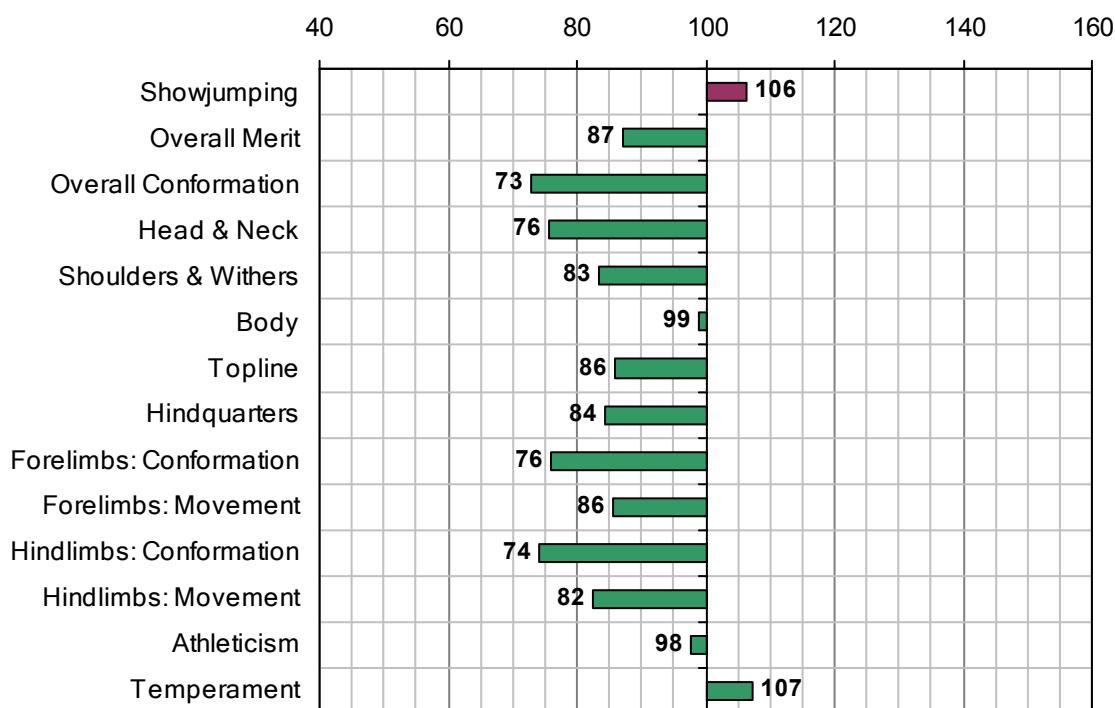

Estimated Breeding Values 2007

Irish Horse Board
Maynooth Business Campus,
Maynooth,
Co. Kildare,
Ireland.
Email: ihb@ihb.ie
www.irishsporthorse.com