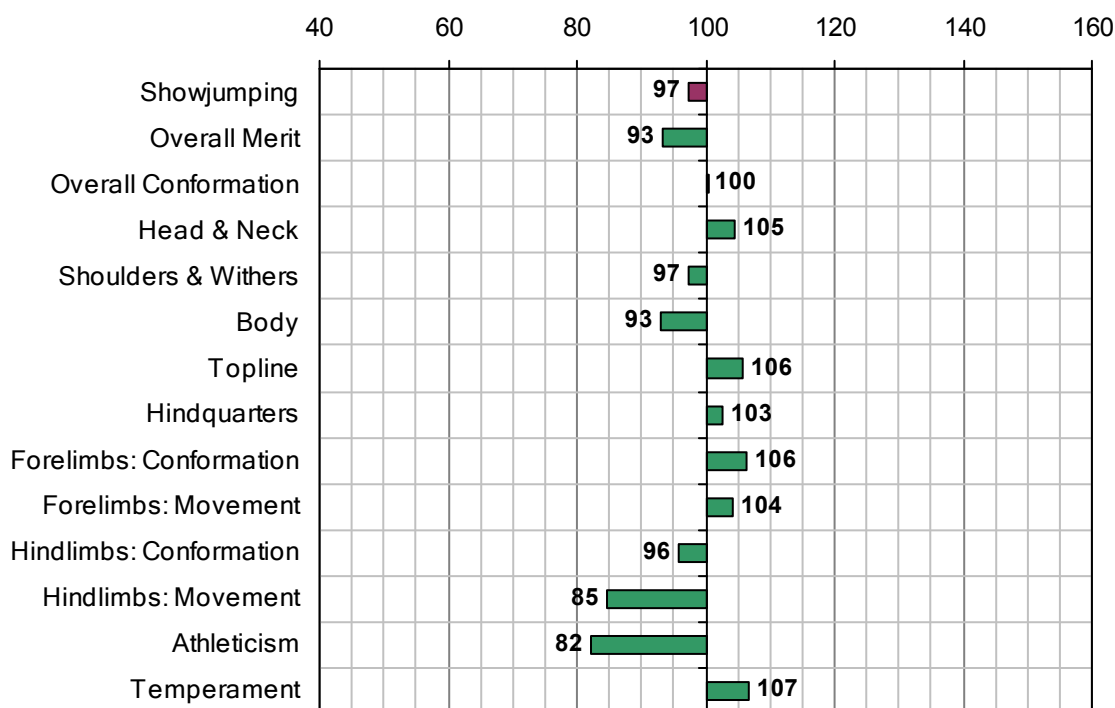

Inspection Evaluation 2007

Overall Merit Rank 2007:	192
Overall Merit EBV:	93
Accuracy Overall Merit EBV:	0.66
Stallion Inspection Year:	2006
No. Progeny Inspected:	0

Estimated Breeding Values 2007

Irish Horse Board
 Maynooth Business Campus,
 Maynooth,
 Co. Kildare,
 Ireland.
 Email: ihb@ihb.ie
 www.irishsporthorse.com