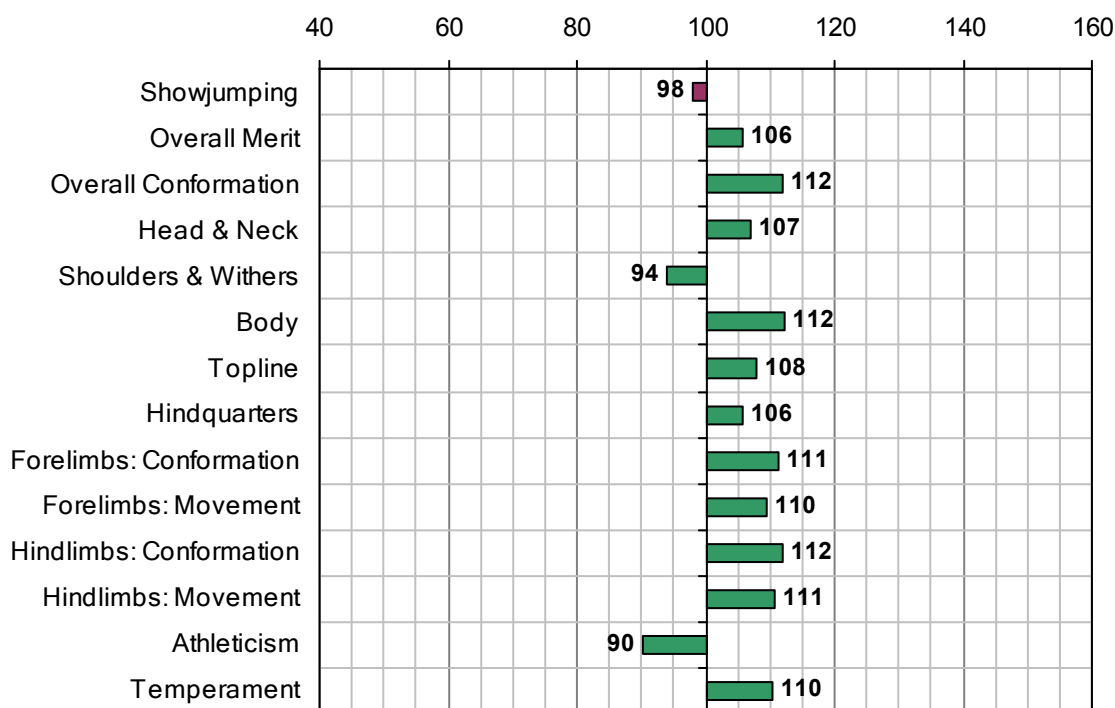

Estimated Breeding Values 2007

Irish Horse Board
Maynooth Business Campus,
Maynooth,
Co. Kildare,
Ireland.
Email: ihb@ihb.ie
www.irishsporthorse.com