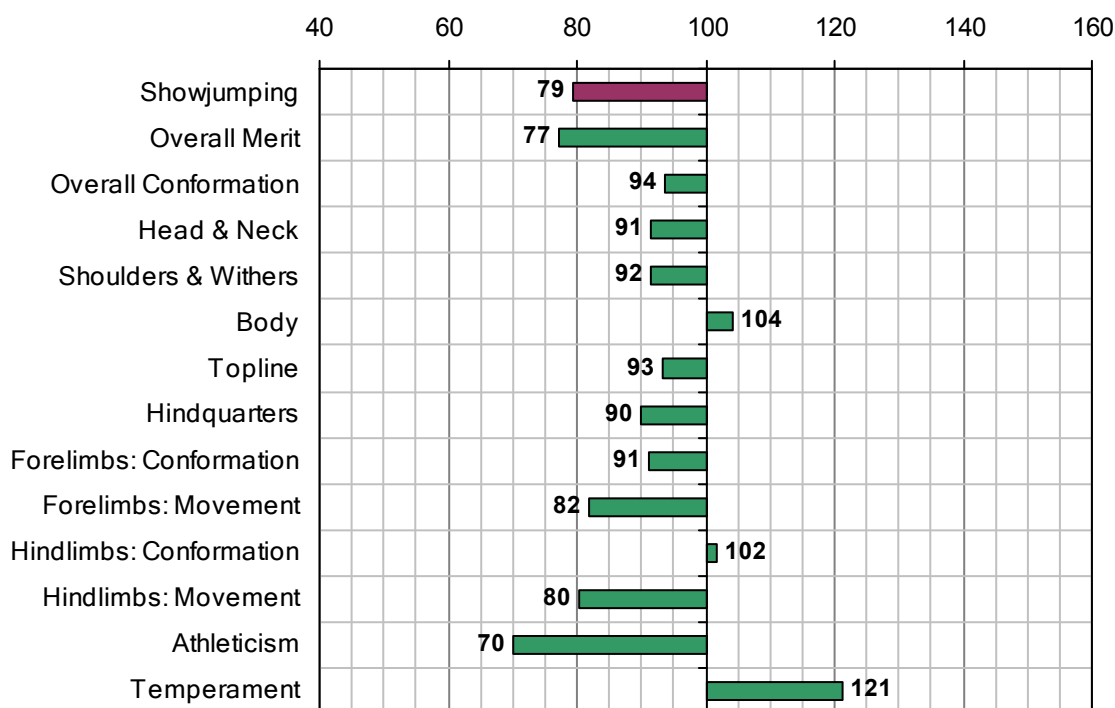

Inspection Evaluation 2007

Overall Merit Rank 2007:	224
Overall Merit EBV:	77
Accuracy Overall Merit EBV:	0.63
Stallion Inspection Year:	n/a
No. Progeny Inspected:	5

Estimated Breeding Values 2007

Irish Horse Board
 Maynooth Business Campus,
 Maynooth,
 Co. Kildare,
 Ireland.
 Email: ihb@ihb.ie
www.irishsporthorse.com