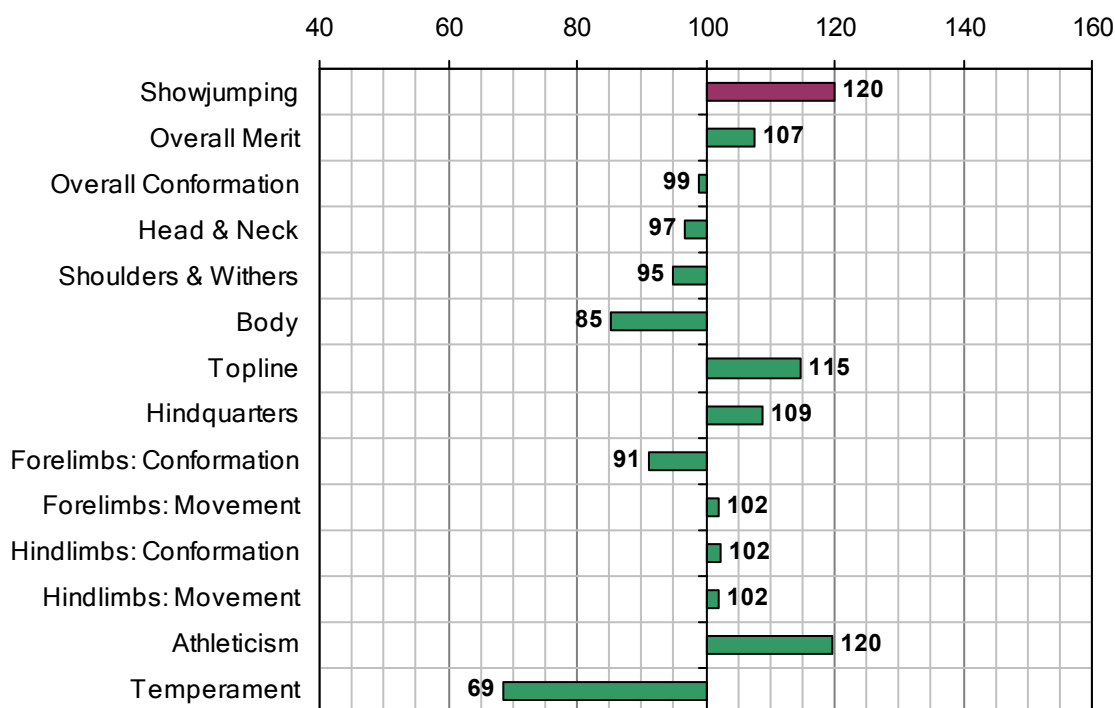

Estimated Breeding Values 2007

Irish Horse Board
Maynooth Business Campus,
Maynooth,
Co. Kildare,
Ireland.
Email: ihb@ihb.ie
www.irishsporthorse.com