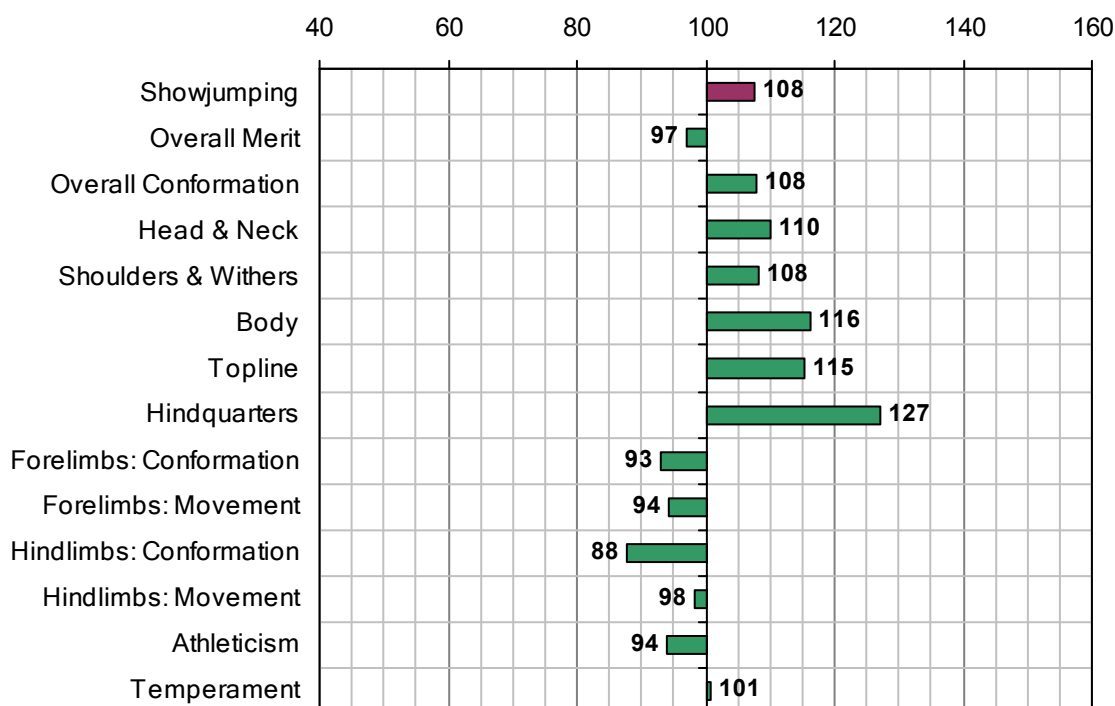

Estimated Breeding Values 2007

Irish Horse Board
Maynooth Business Campus,
Maynooth,
Co. Kildare,
Ireland.
Email: ihb@ihb.ie
www.irishsporthorse.com