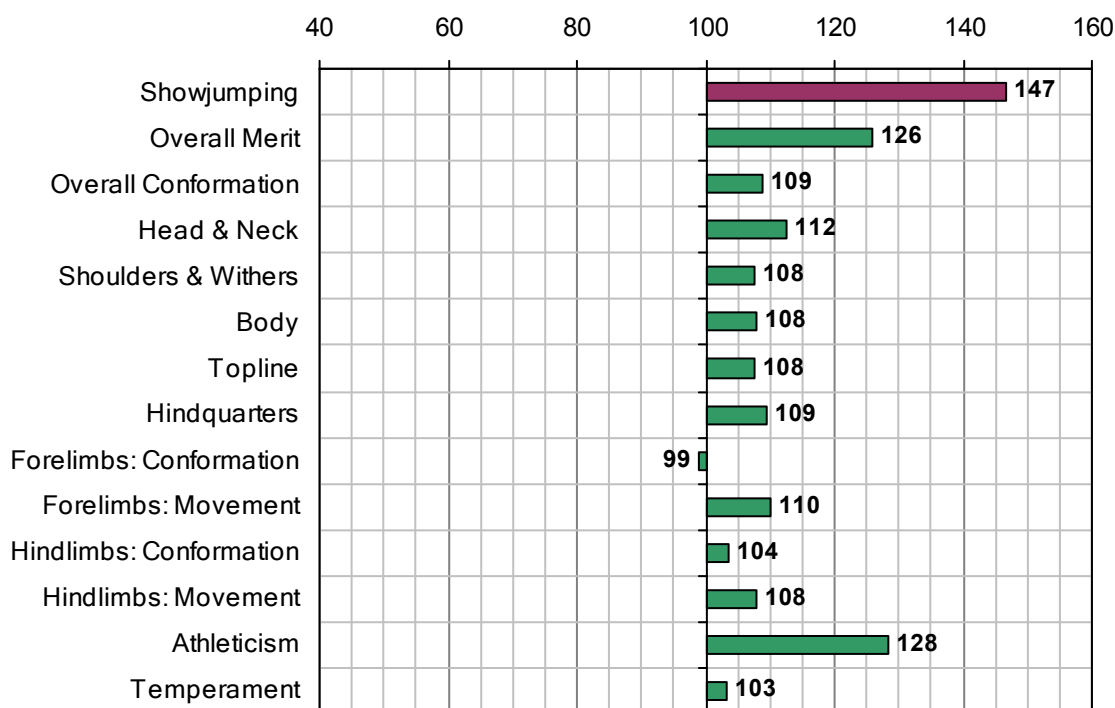

Estimated Breeding Values 2007

Irish Horse Board
Maynooth Business Campus,
Maynooth,
Co. Kildare,
Ireland.
Email: ihb@ihb.ie
www.irishsporthorse.com