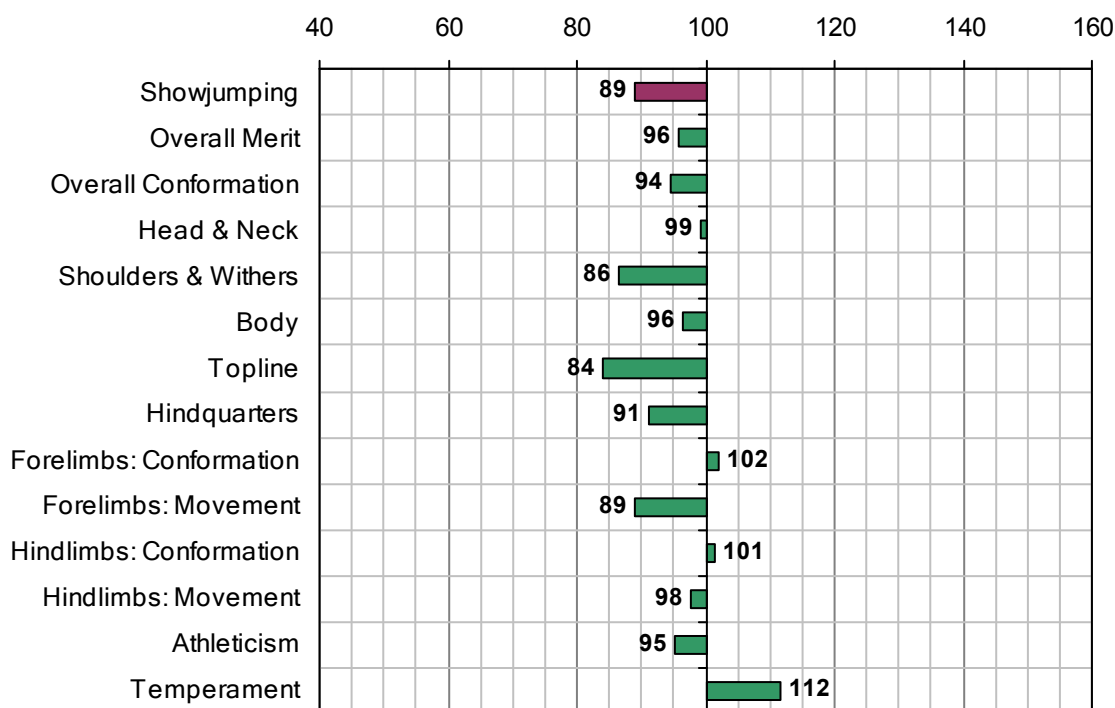

Estimated Breeding Values 2007

Irish Horse Board
Maynooth Business Campus,
Maynooth,
Co. Kildare,
Ireland.
Email: ihb@ihb.ie
www.irishsporthorse.com