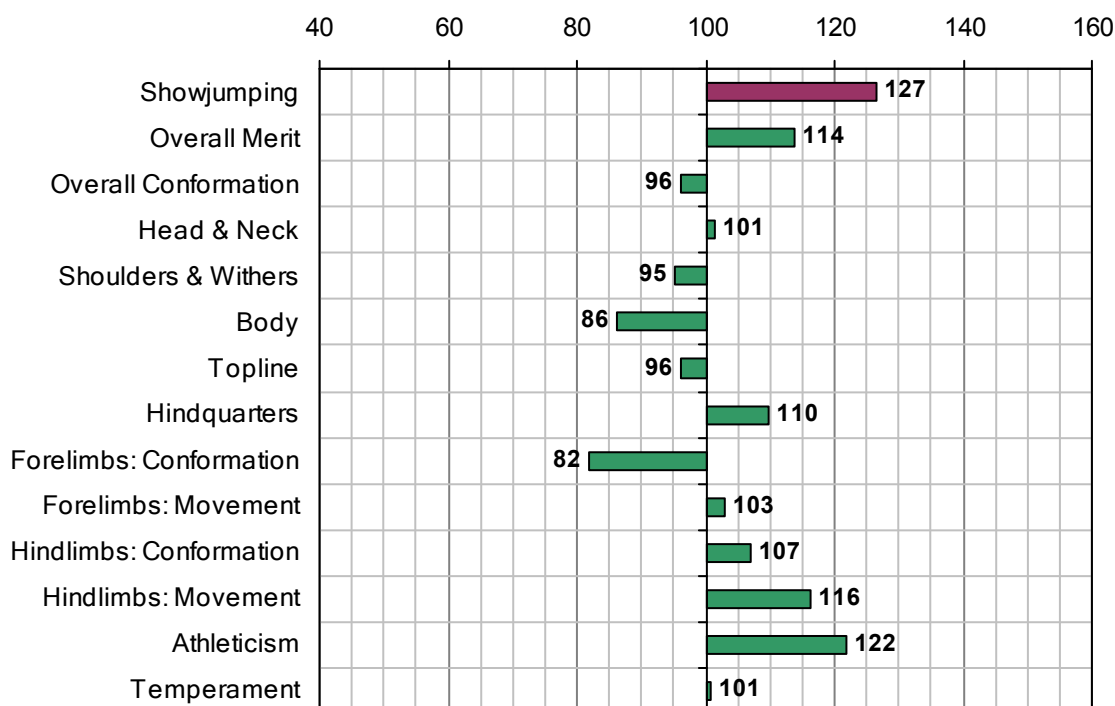

Estimated Breeding Values 2007

Irish Horse Board
Maynooth Business Campus,
Maynooth,
Co. Kildare,
Ireland.
Email: ihb@ihb.ie
www.irishsporthorse.com