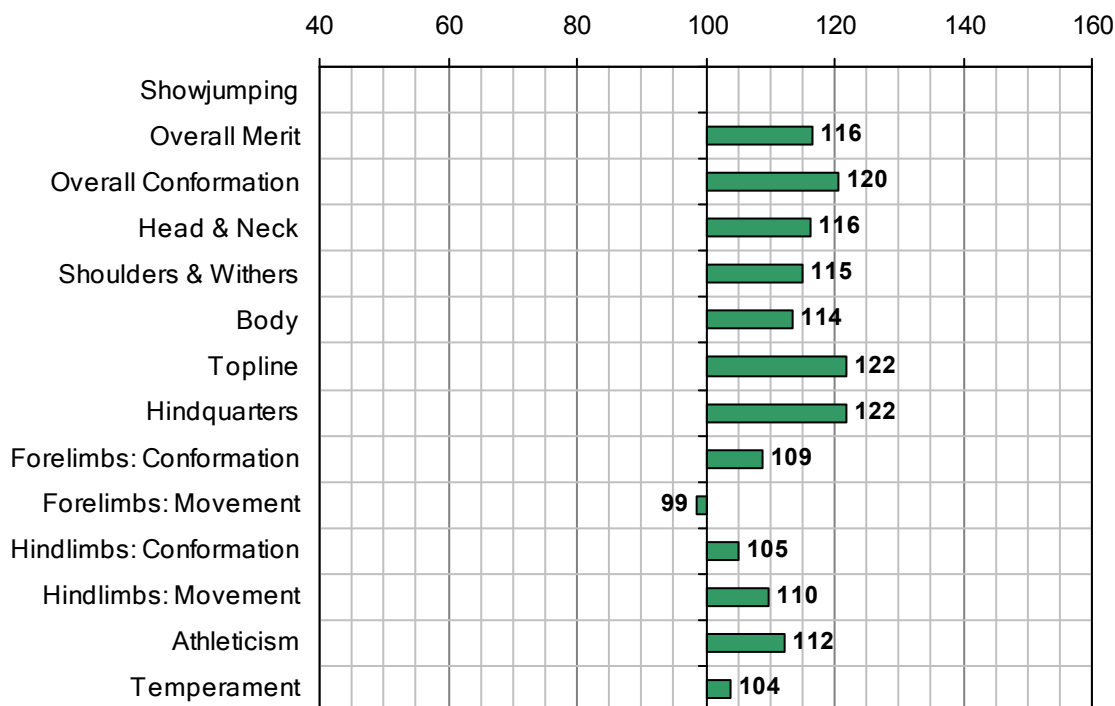

Estimated Breeding Values 2007

Irish Horse Board
Maynooth Business Campus,
Maynooth,
Co. Kildare,
Ireland.
Email: ihb@ihb.ie
www.irishsporthorse.com