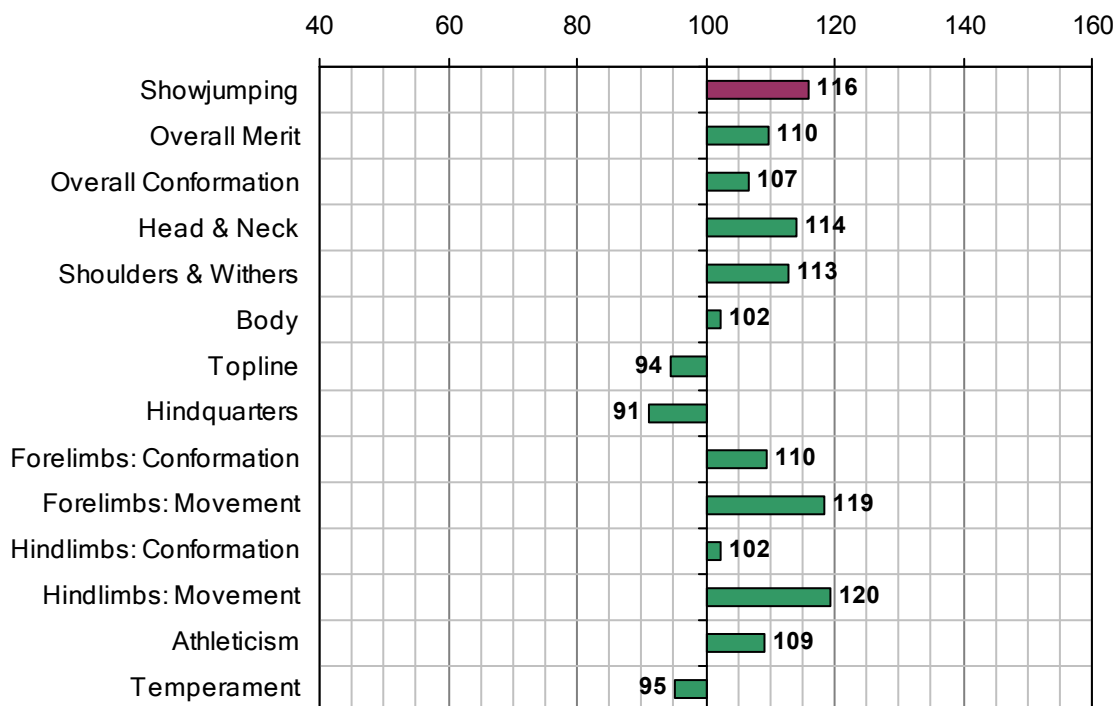

Estimated Breeding Values 2007

Irish Horse Board
Maynooth Business Campus,
Maynooth,
Co. Kildare,
Ireland.
Email: ihb@ihb.ie
www.irishsporthorse.com