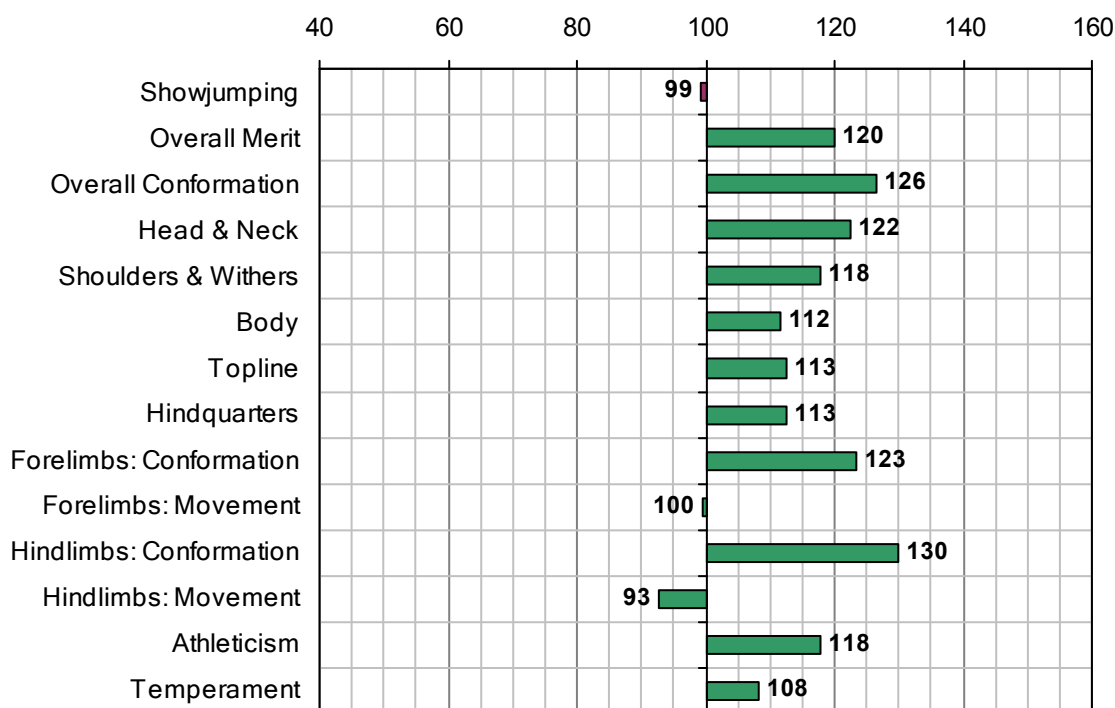

Estimated Breeding Values 2007

Irish Horse Board
Maynooth Business Campus,
Maynooth,
Co. Kildare,
Ireland.
Email: ihb@ihb.ie
www.irishsporthorse.com