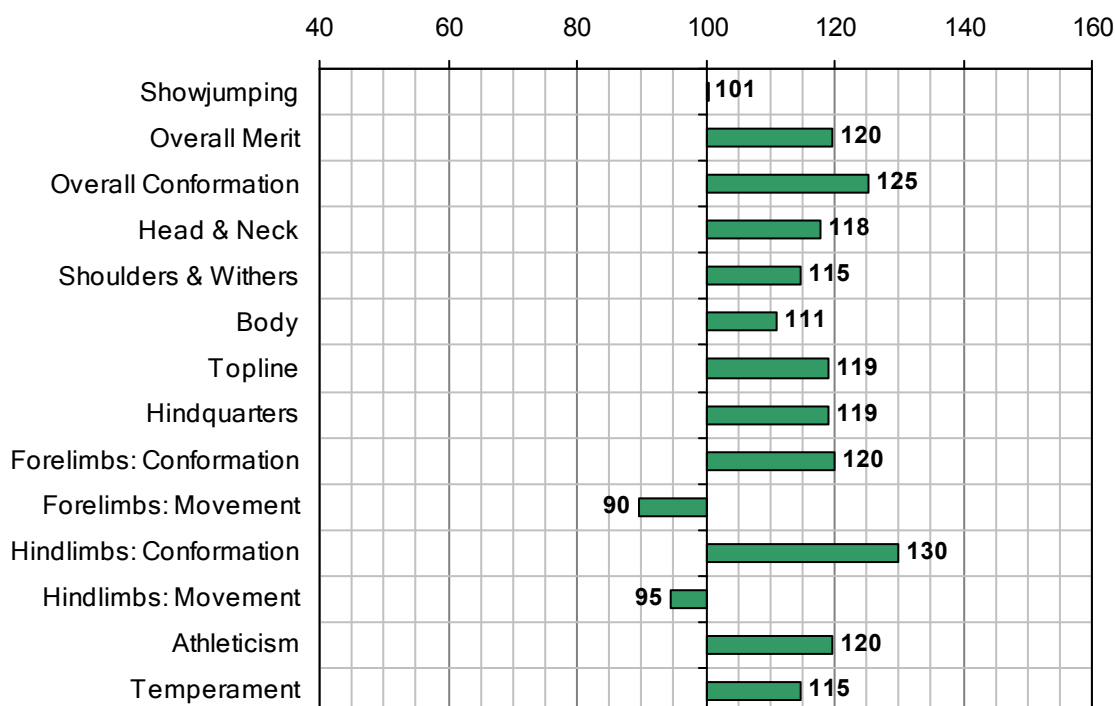

Estimated Breeding Values 2007

Irish Horse Board
Maynooth Business Campus,
Maynooth,
Co. Kildare,
Ireland.
Email: ihb@ihb.ie
www.irishsporthorse.com