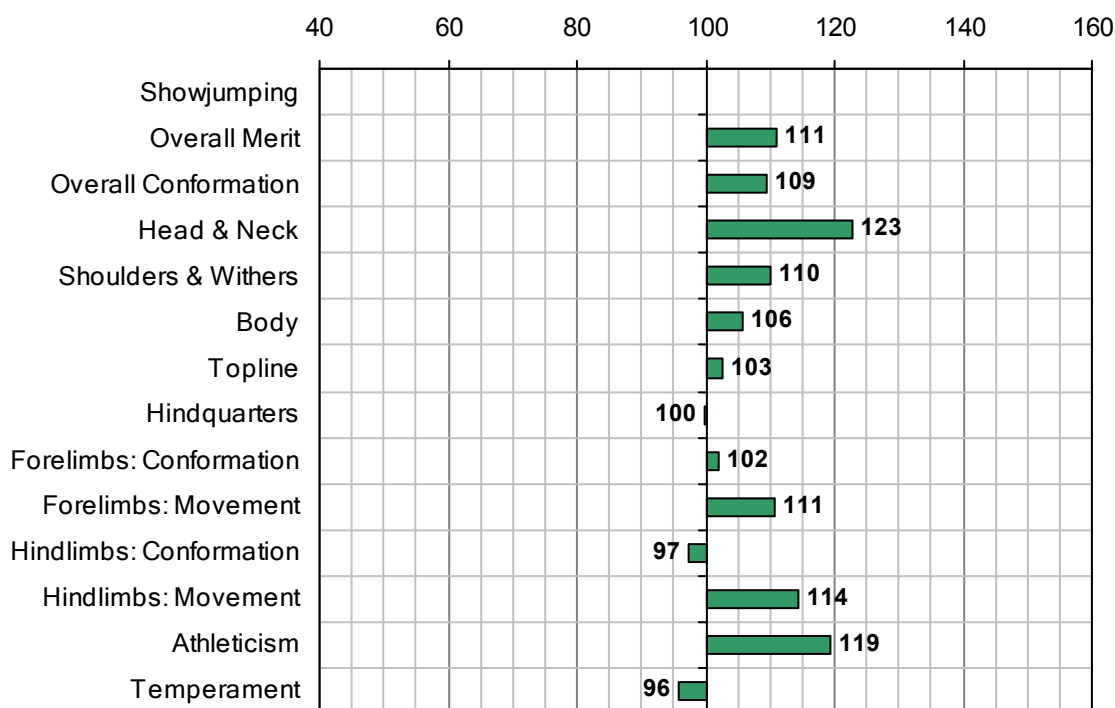

Estimated Breeding Values 2007

Irish Horse Board
Maynooth Business Campus,
Maynooth,
Co. Kildare,
Ireland.
Email: ihb@ihb.ie
www.irishsporthorse.com