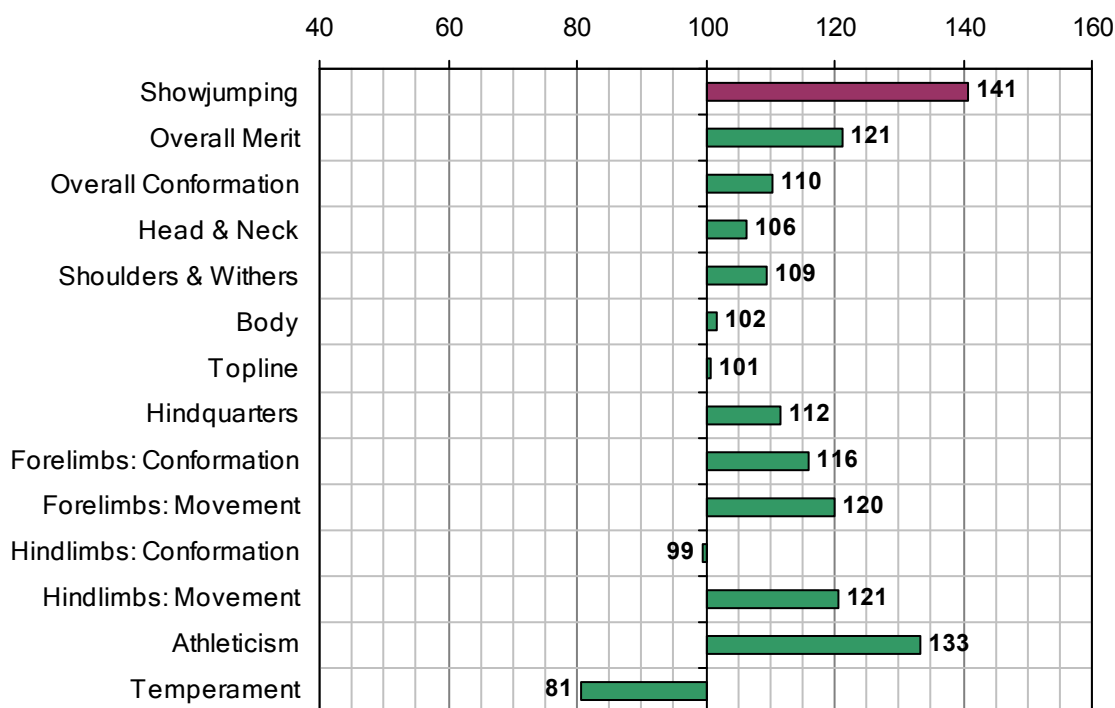

Estimated Breeding Values 2007

Irish Horse Board
Maynooth Business Campus,
Maynooth,
Co. Kildare,
Ireland.
Email: ihb@ihb.ie
www.irishsporthorse.com