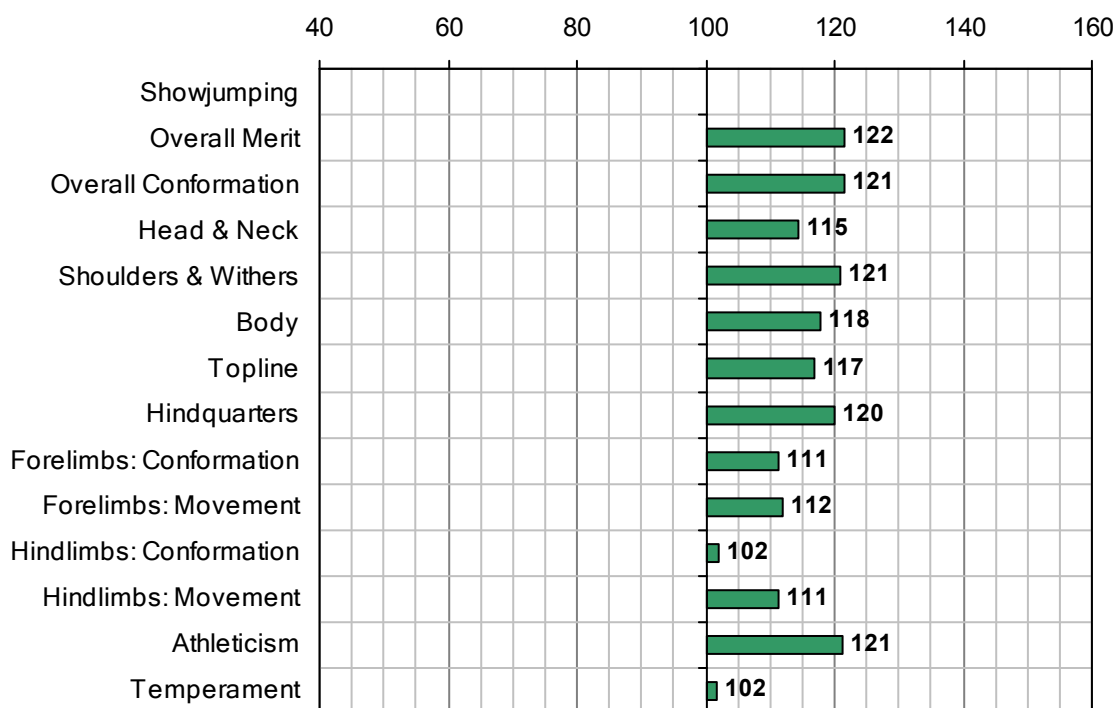

Estimated Breeding Values 2007

Irish Horse Board
Maynooth Business Campus,
Maynooth,
Co. Kildare,
Ireland.
Email: ihb@ihb.ie
www.irishsporthorse.com