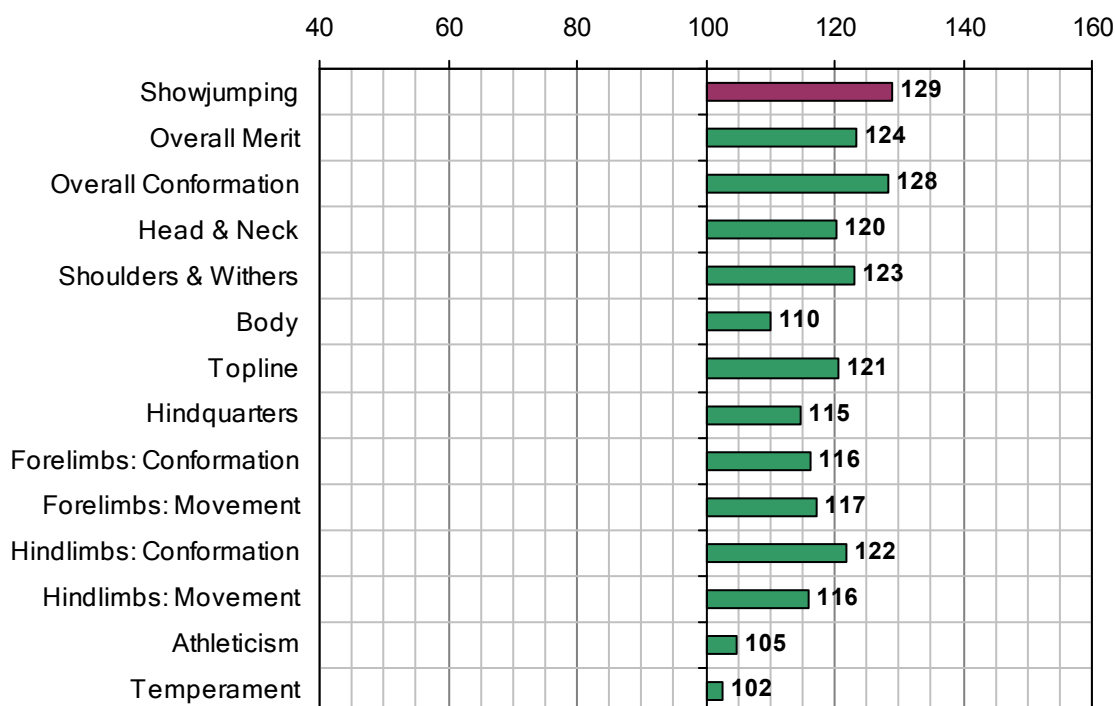

Estimated Breeding Values 2007

Irish Horse Board
Maynooth Business Campus,
Maynooth,
Co. Kildare,
Ireland.
Email: ihb@ihb.ie
www.irishsporthorse.com