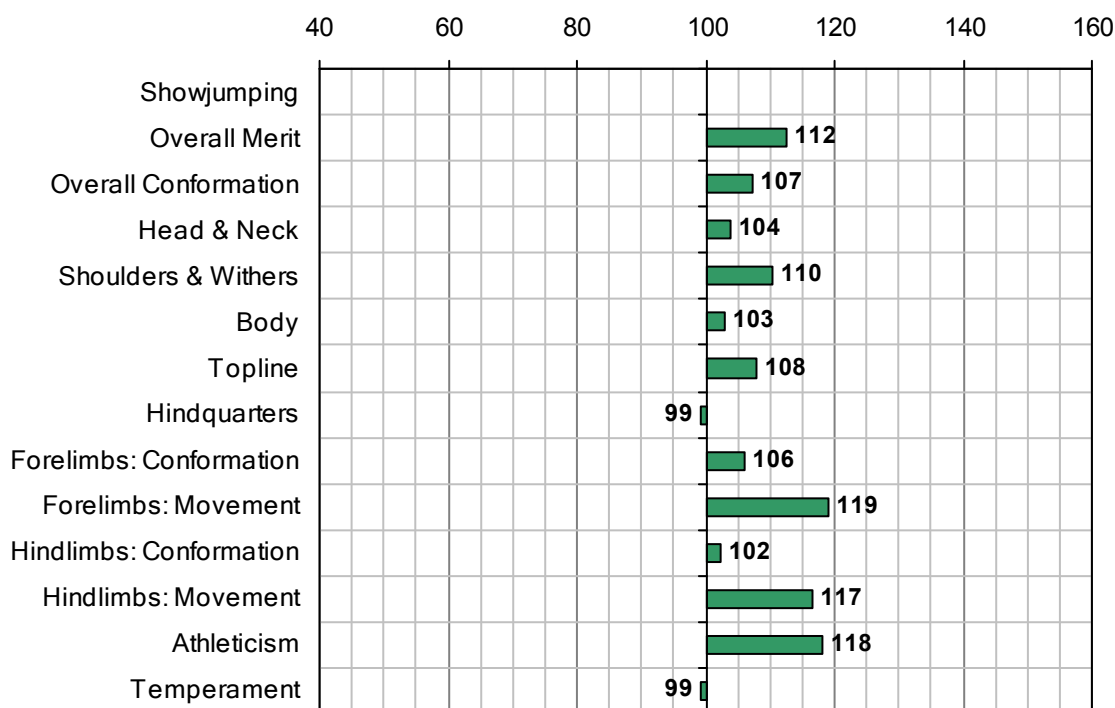

Estimated Breeding Values 2007

Irish Horse Board
Maynooth Business Campus,
Maynooth,
Co. Kildare,
Ireland.
Email: ihb@ihb.ie
www.irishsporthorse.com