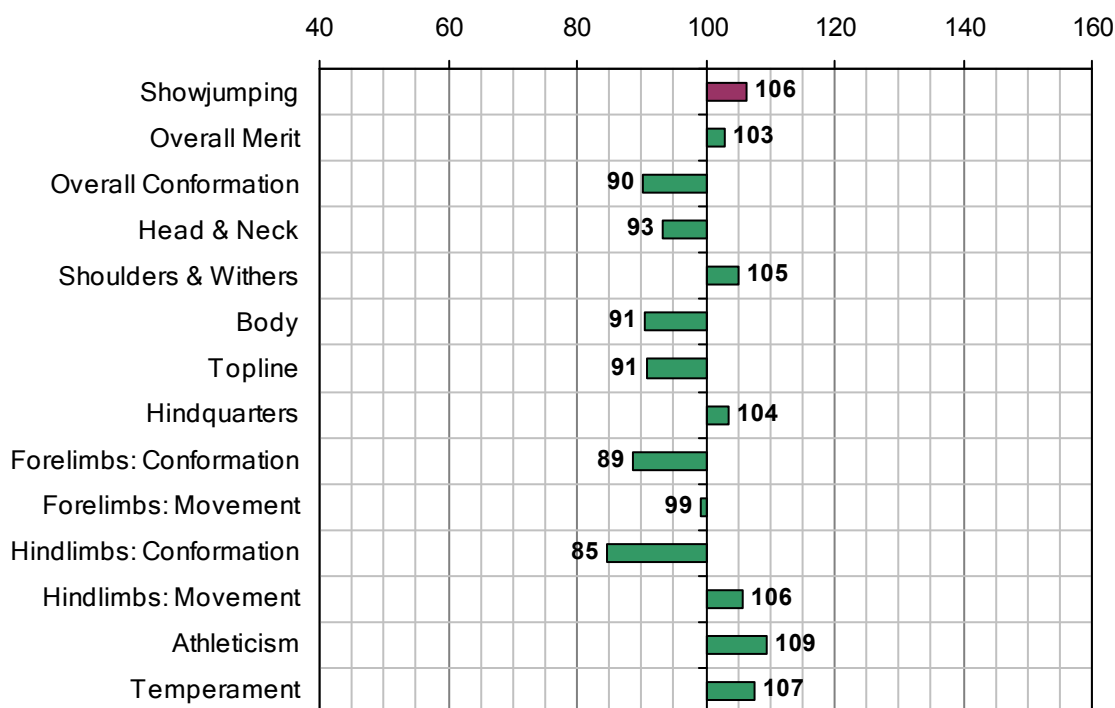

Estimated Breeding Values 2007

Irish Horse Board
Maynooth Business Campus,
Maynooth,
Co. Kildare,
Ireland.
Email: ihb@ihb.ie
www.irishsporthorse.com