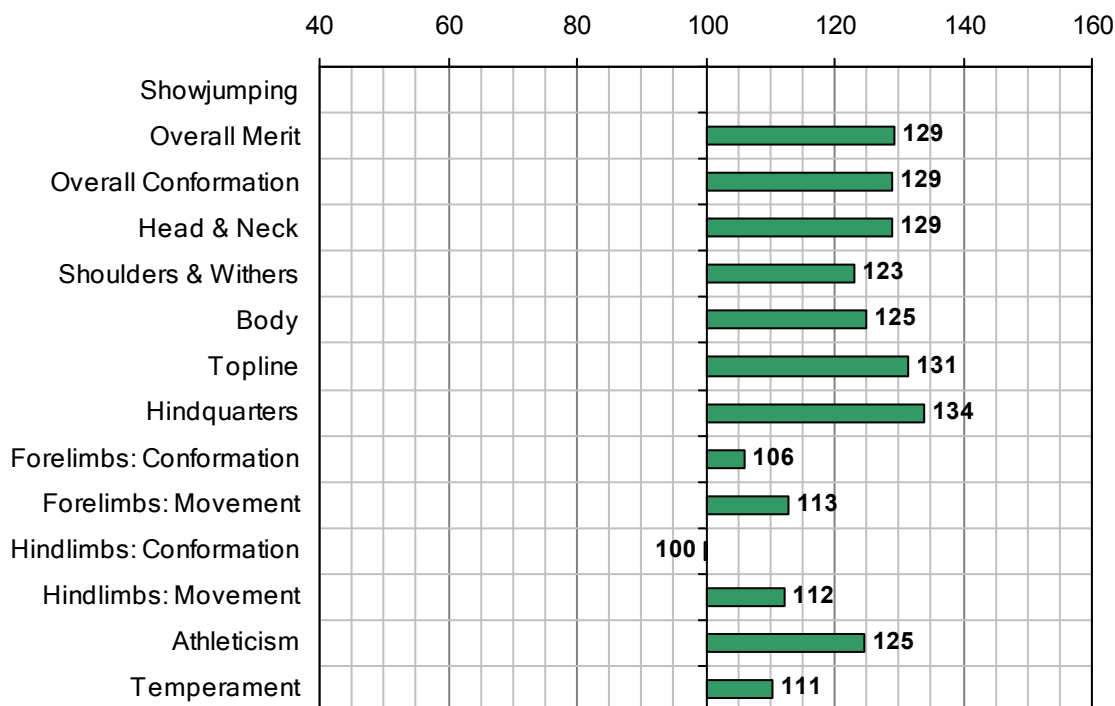

Estimated Breeding Values 2007

Irish Horse Board
Maynooth Business Campus,
Maynooth,
Co. Kildare,
Ireland.
Email: ihb@ihb.ie
www.irishsporthorse.com