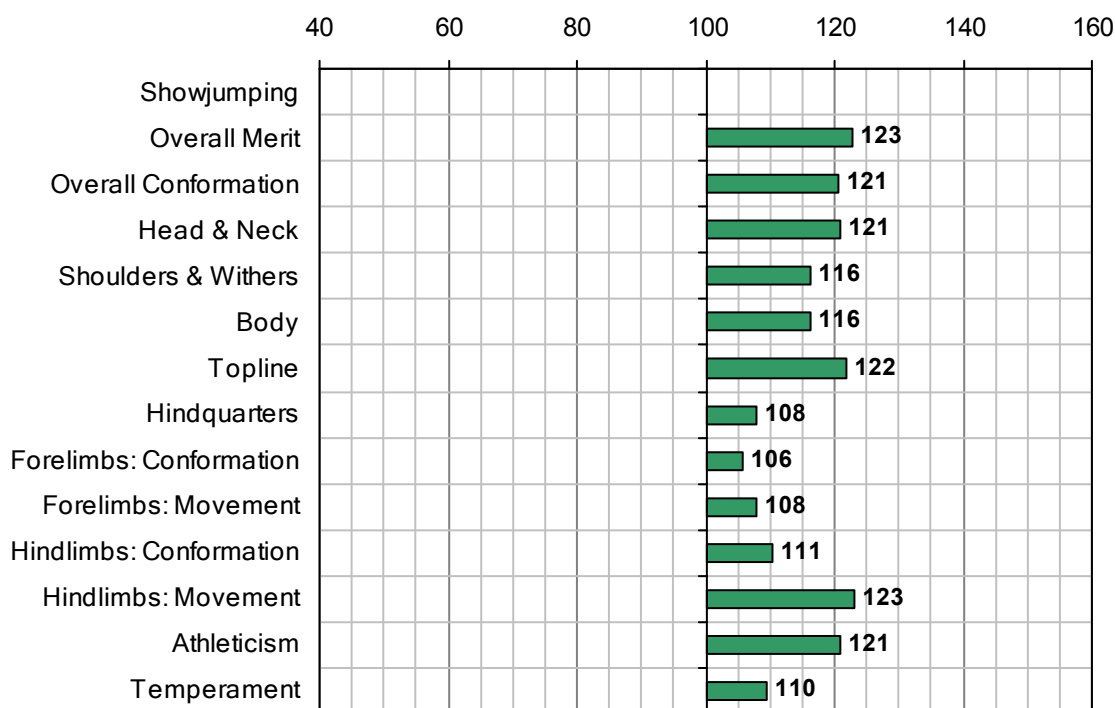

Inspection Evaluation 2007

Overall Merit Rank 2007: 33
 Overall Merit EBV: 123
 Accuracy Overall Merit EBV: 0.56
 Stallion Inspection Year: 2006
 No. Progeny Inspected: 0

Estimated Breeding Values 2007

Irish Horse Board
 Maynooth Business Campus,
 Maynooth,
 Co. Kildare,
 Ireland.
 Email: ihb@ihb.ie
www.irishsporthorse.com