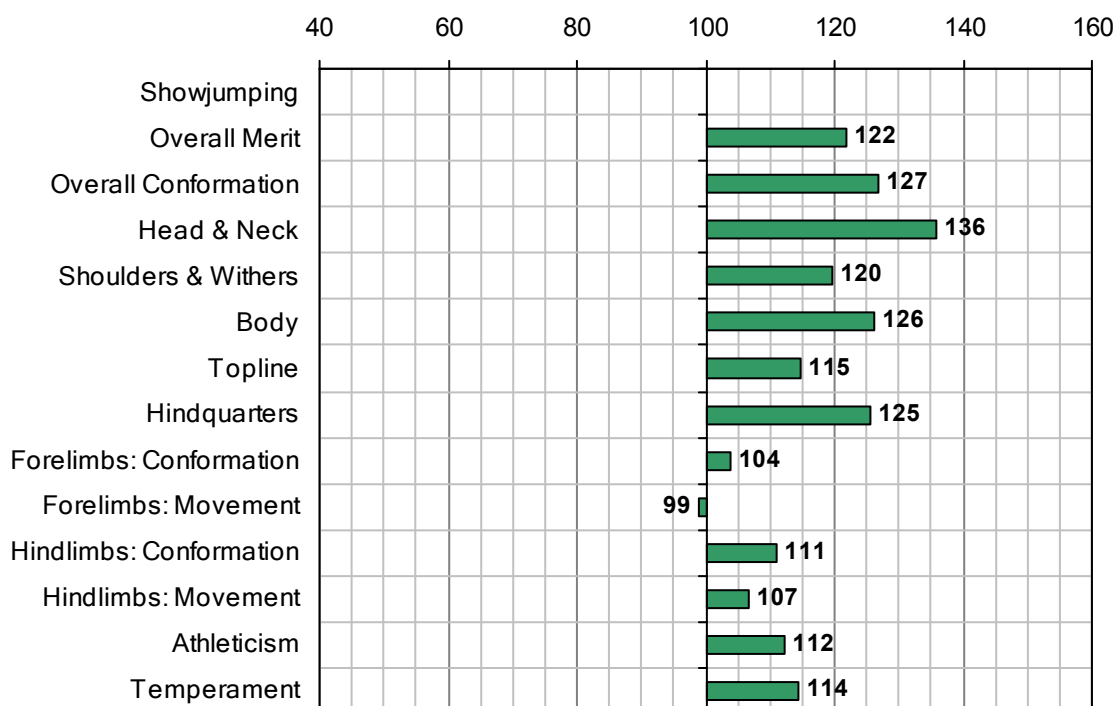

Estimated Breeding Values 2007

Irish Horse Board
Maynooth Business Campus,
Maynooth,
Co. Kildare,
Ireland.
Email: ihb@ihb.ie
www.irishsporthorse.com