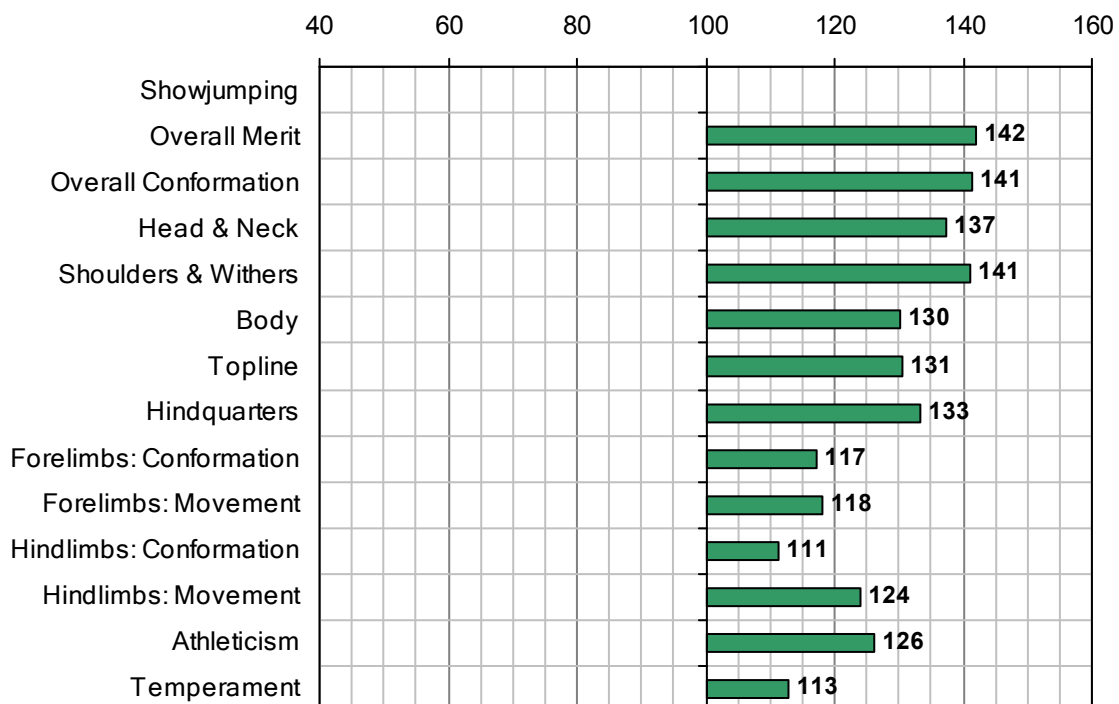

Estimated Breeding Values 2007

Irish Horse Board
Maynooth Business Campus,
Maynooth,
Co. Kildare,
Ireland.
Email: ihb@ihb.ie
www.irishsporthorse.com