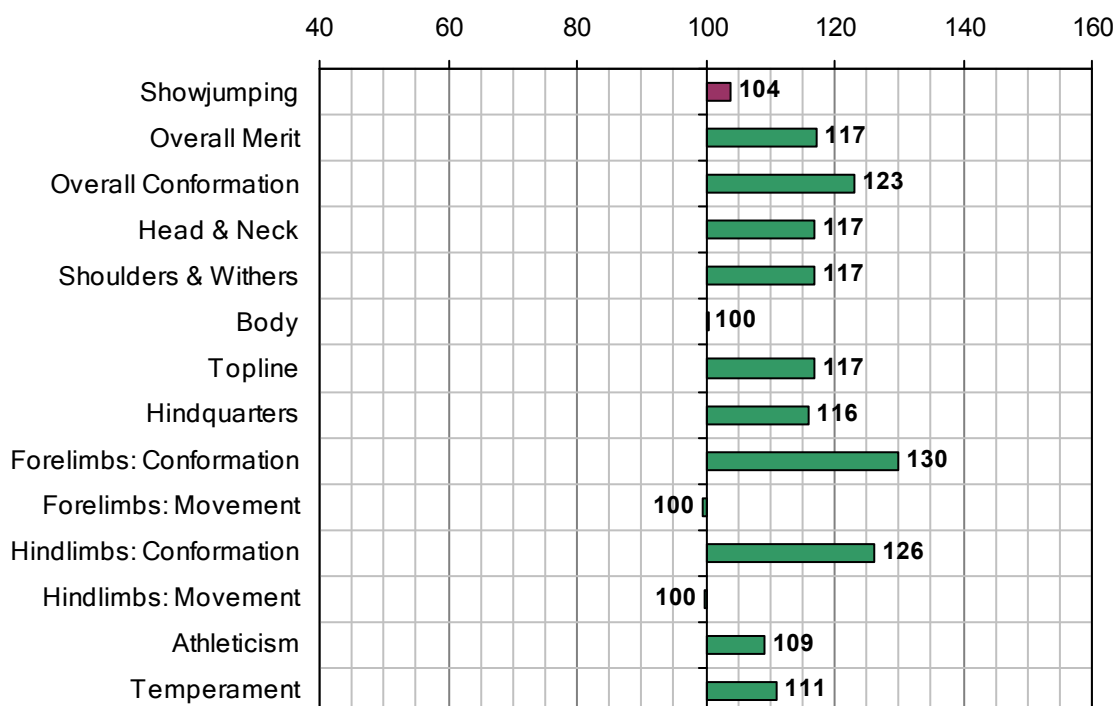

Estimated Breeding Values 2007

Irish Horse Board
Maynooth Business Campus,
Maynooth,
Co. Kildare,
Ireland.
Email: ihb@ihb.ie
www.irishsporthorse.com