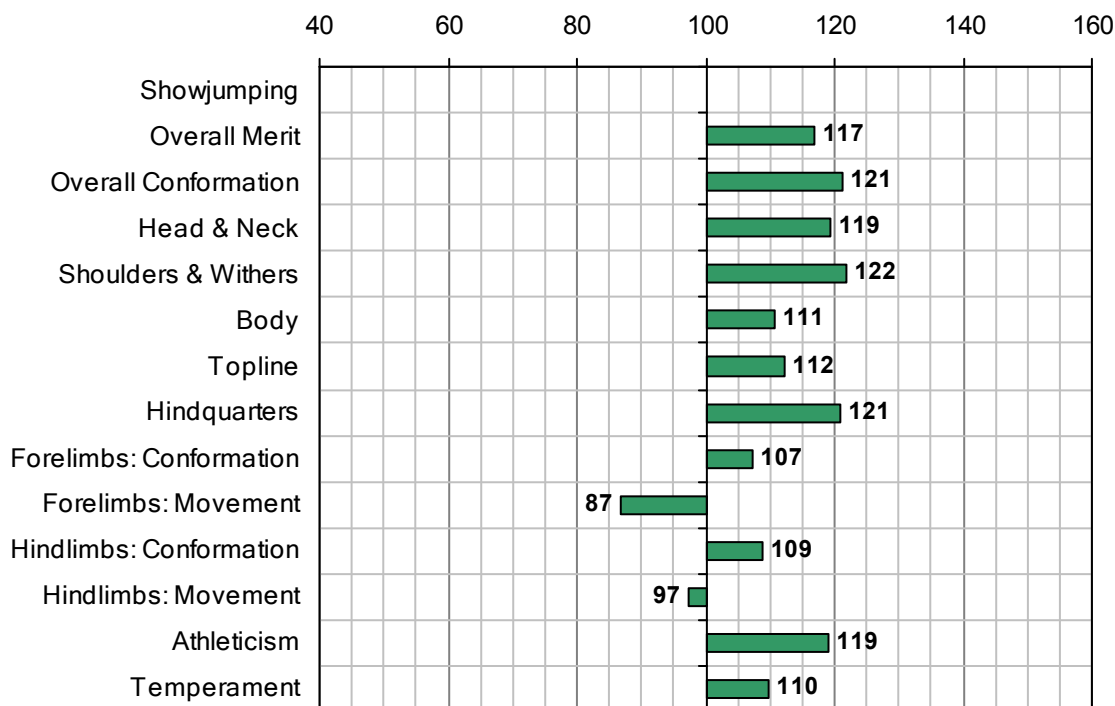

Estimated Breeding Values 2007

Irish Horse Board
Maynooth Business Campus,
Maynooth,
Co. Kildare,
Ireland.
Email: ihb@ihb.ie
www.irishsporthorse.com