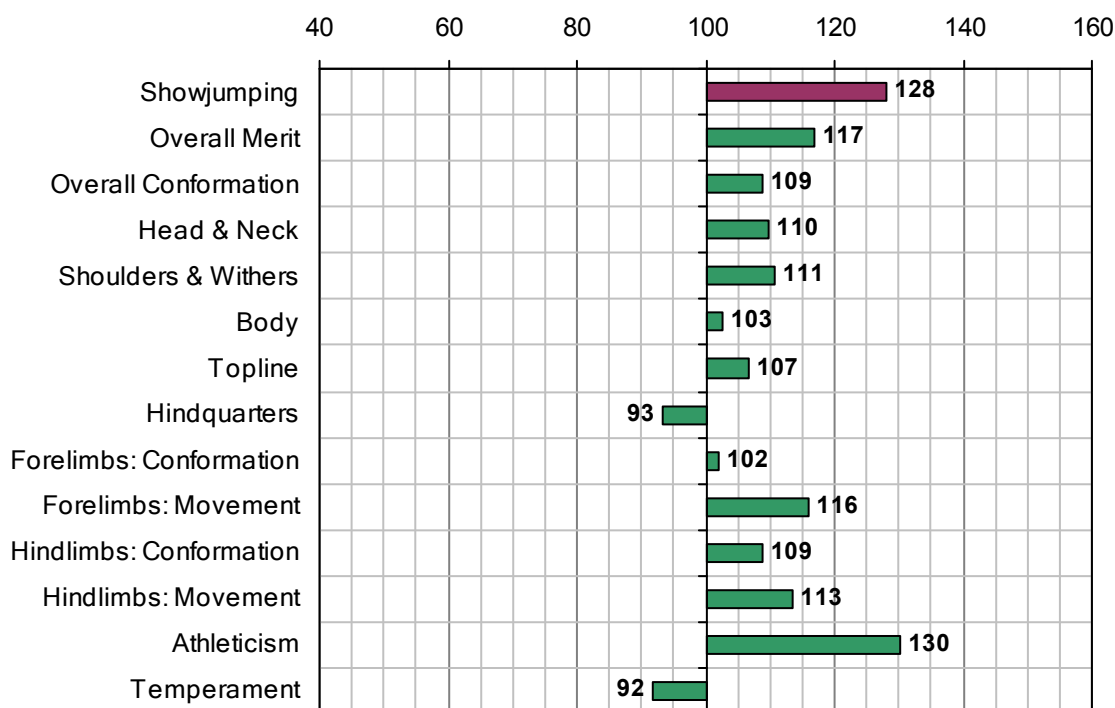

Estimated Breeding Values 2007

Irish Horse Board
Maynooth Business Campus,
Maynooth,
Co. Kildare,
Ireland.
Email: ihb@ihb.ie
www.irishsporthorse.com