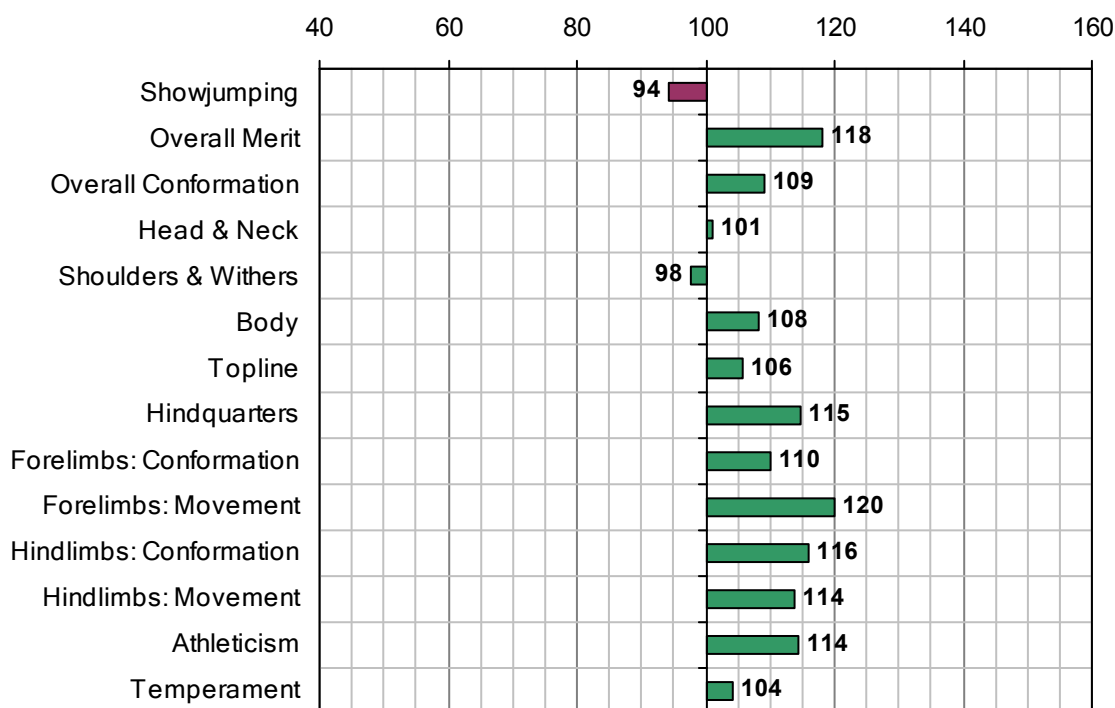

Estimated Breeding Values 2007

Irish Horse Board
Maynooth Business Campus,
Maynooth,
Co. Kildare,
Ireland.
Email: ihb@ihb.ie
www.irishsporthorse.com