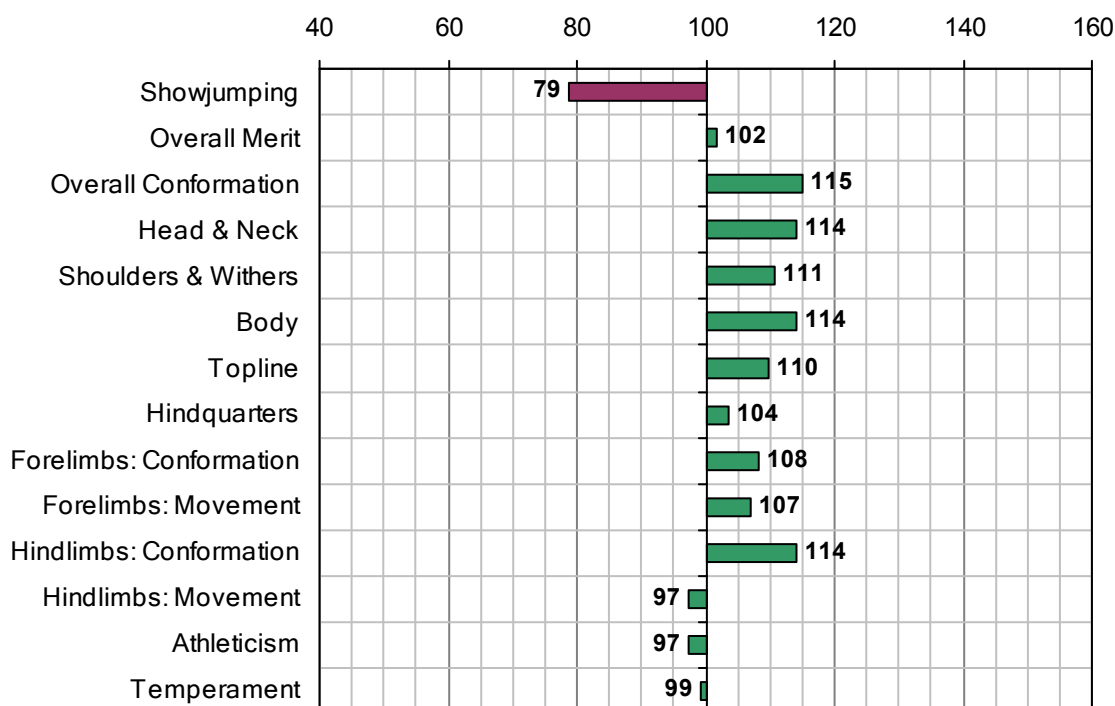

Estimated Breeding Values 2007

Irish Horse Board
Maynooth Business Campus,
Maynooth,
Co. Kildare,
Ireland.
Email: ihb@ihb.ie
www.irishsporthorse.com