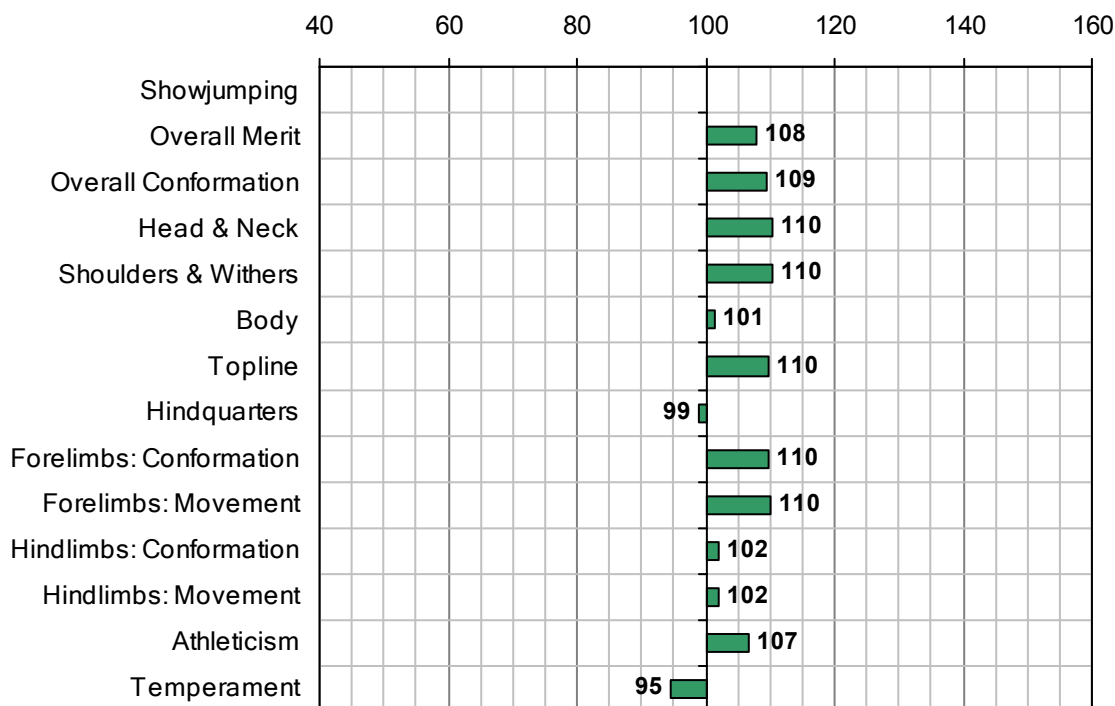

Estimated Breeding Values 2007

Irish Horse Board
Maynooth Business Campus,
Maynooth,
Co. Kildare,
Ireland.
Email: ihb@ihb.ie
www.irishsporthorse.com