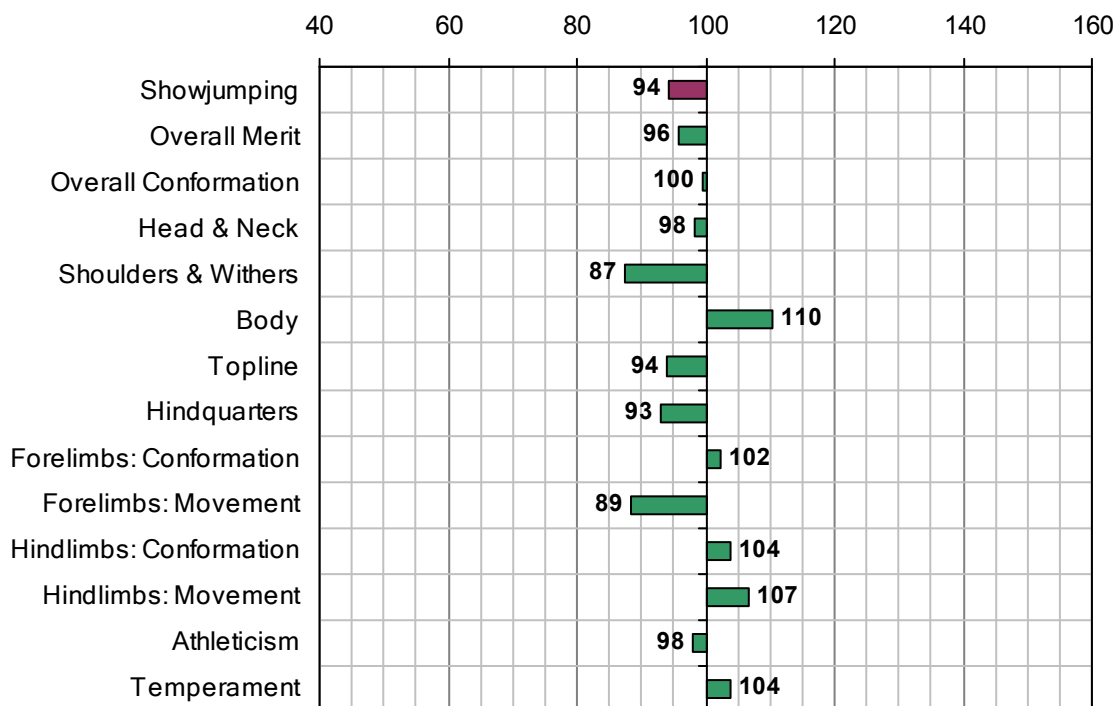

Inspection Evaluation 2007

Overall Merit Rank 2007:	177
Overall Merit EBV:	96
Accuracy Overall Merit EBV:	0.66
Stallion Inspection Year:	2006
No. Progeny Inspected:	0

Estimated Breeding Values 2007

Irish Horse Board
 Maynooth Business Campus,
 Maynooth,
 Co. Kildare,
 Ireland.
 Email: ihb@ihb.ie
 www.irishsporthorse.com