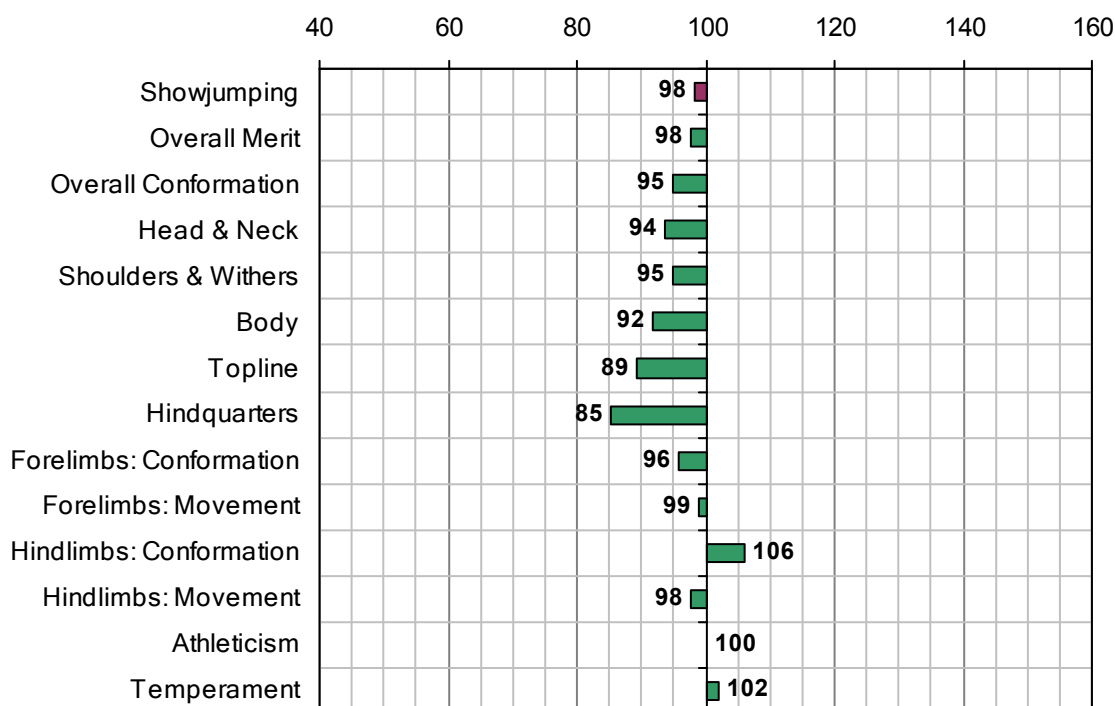

Estimated Breeding Values 2007

Irish Horse Board
Maynooth Business Campus,
Maynooth,
Co. Kildare,
Ireland.
Email: ihb@ihb.ie
www.irishsporthorse.com