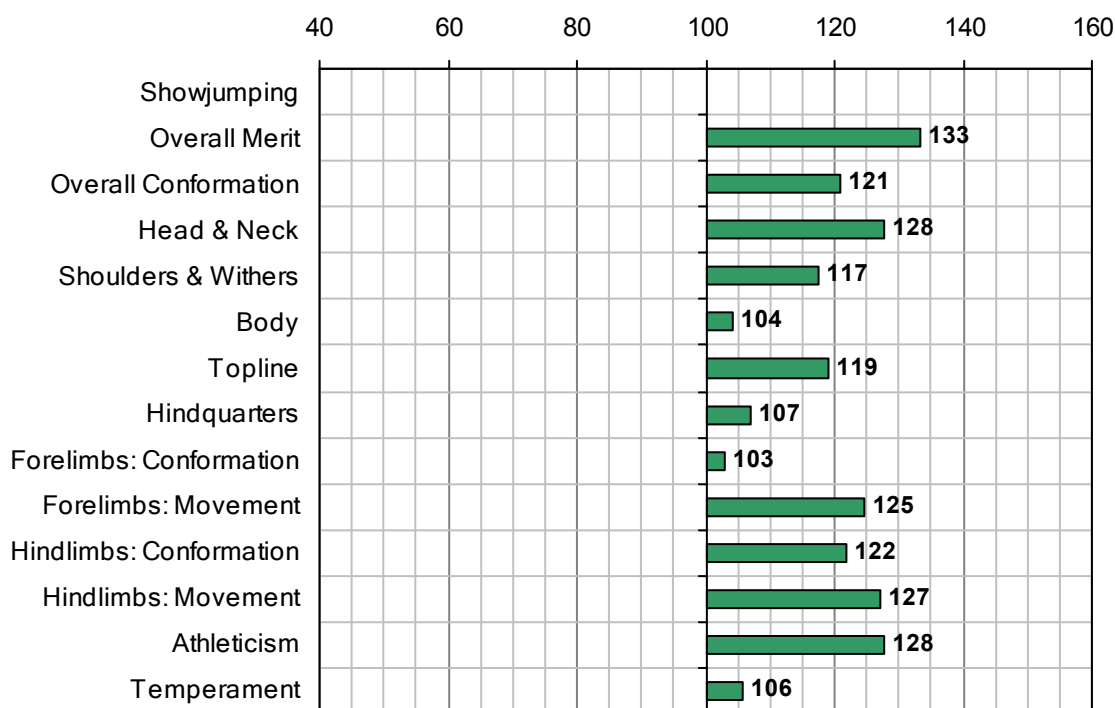

Estimated Breeding Values 2007

Irish Horse Board
Maynooth Business Campus,
Maynooth,
Co. Kildare,
Ireland.
Email: ihb@ihb.ie
www.irishsporthorse.com