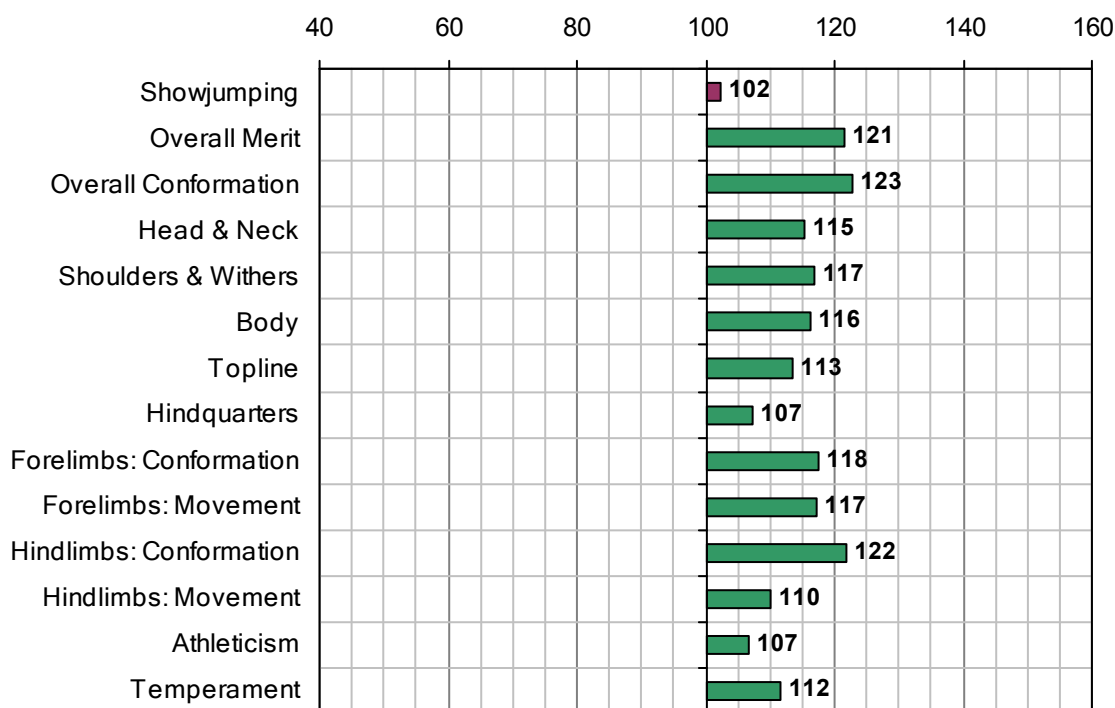

Estimated Breeding Values 2007

Irish Horse Board
Maynooth Business Campus,
Maynooth,
Co. Kildare,
Ireland.
Email: ihb@ihb.ie
www.irishsporthorse.com

Strat. Dev. 2007-2013