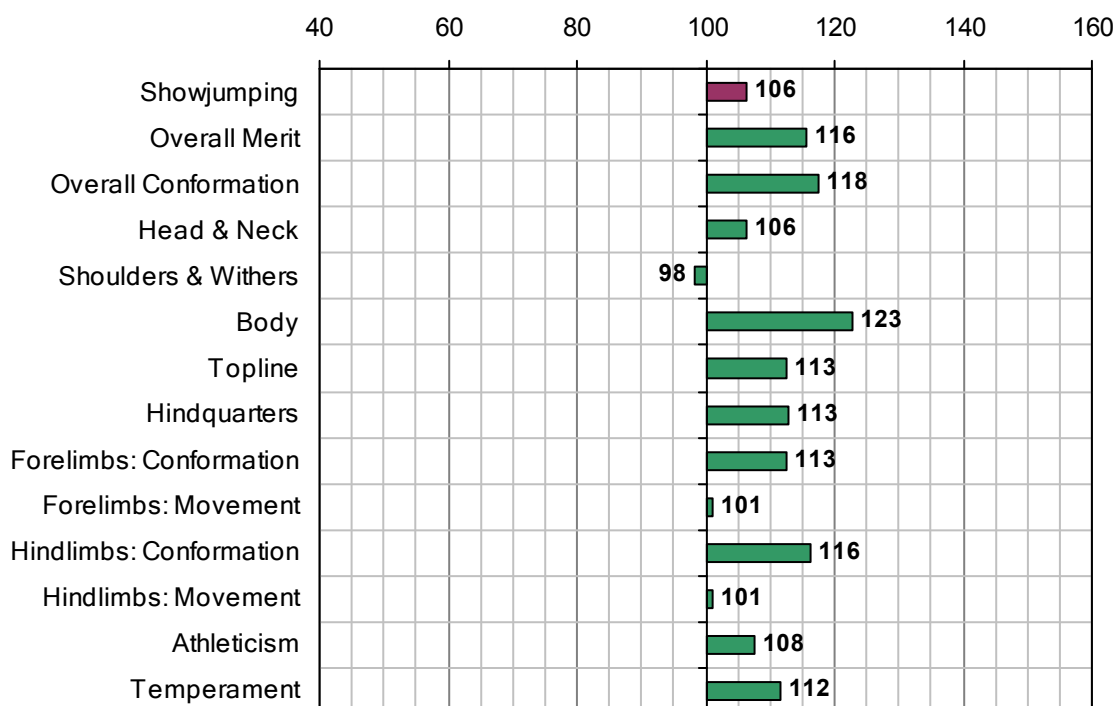

Estimated Breeding Values 2007

Irish Horse Board
Maynooth Business Campus,
Maynooth,
Co. Kildare,
Ireland.
Email: ihb@ihb.ie
www.irishsporthorse.com