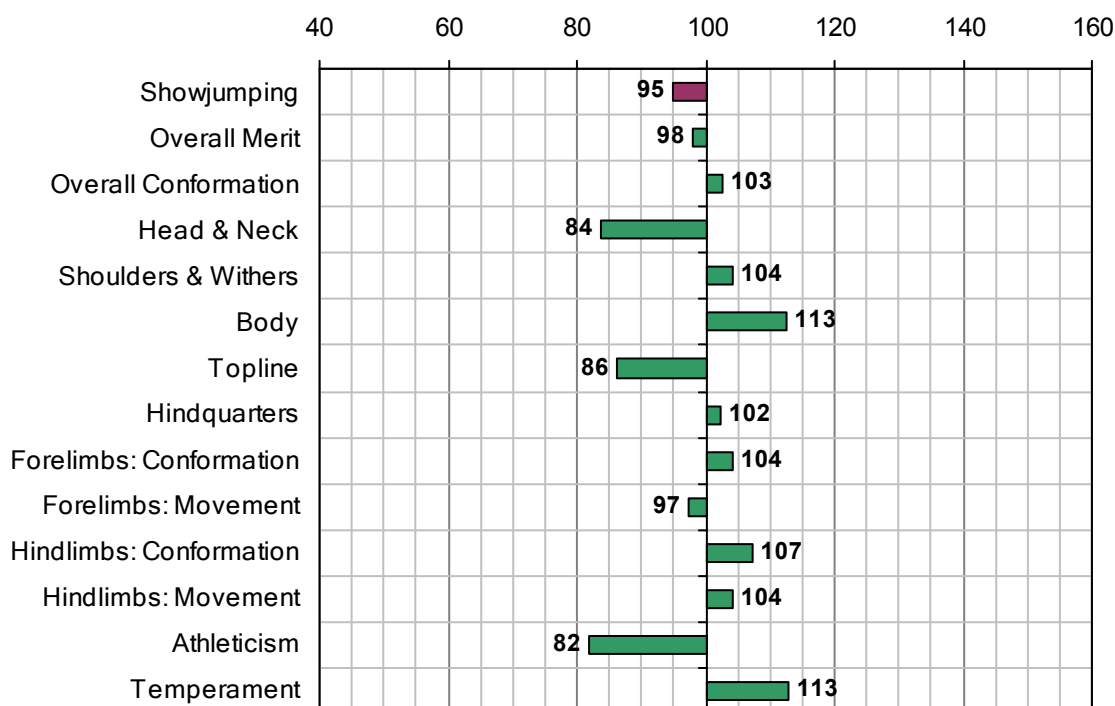

Estimated Breeding Values 2007

Irish Horse Board
Maynooth Business Campus,
Maynooth,
Co. Kildare,
Ireland.
Email: ihb@ihb.ie
www.irishsporthorse.com