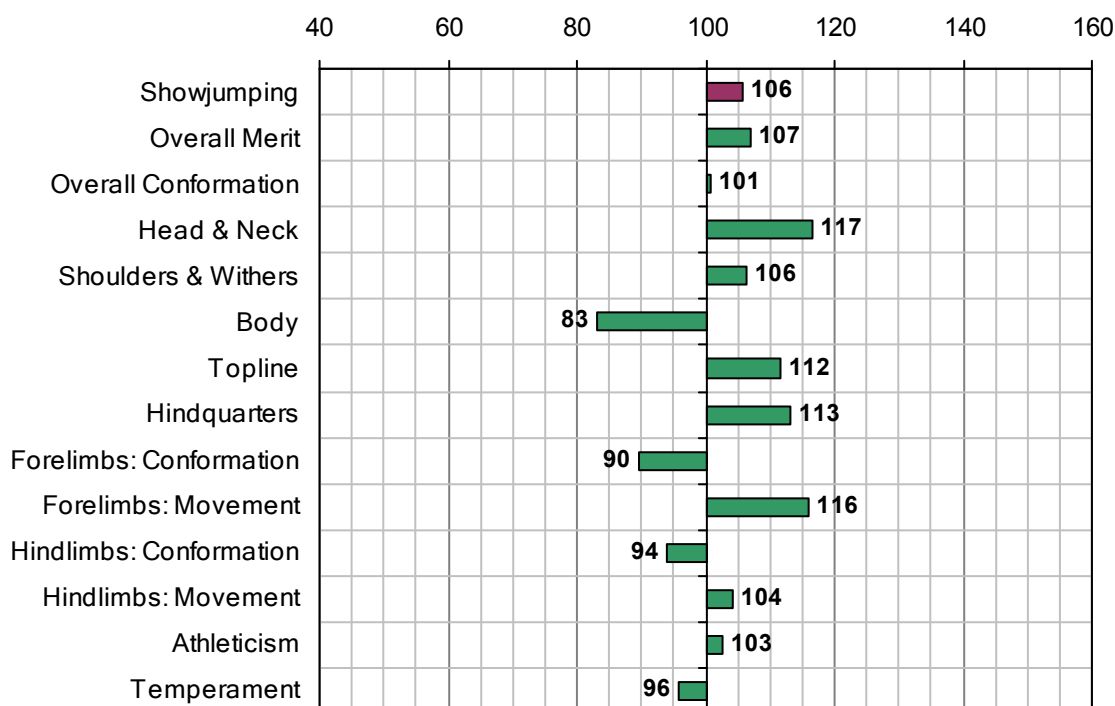

Estimated Breeding Values 2007

Irish Horse Board
Maynooth Business Campus,
Maynooth,
Co. Kildare,
Ireland.
Email: ihb@ihb.ie
www.irishsporthorse.com