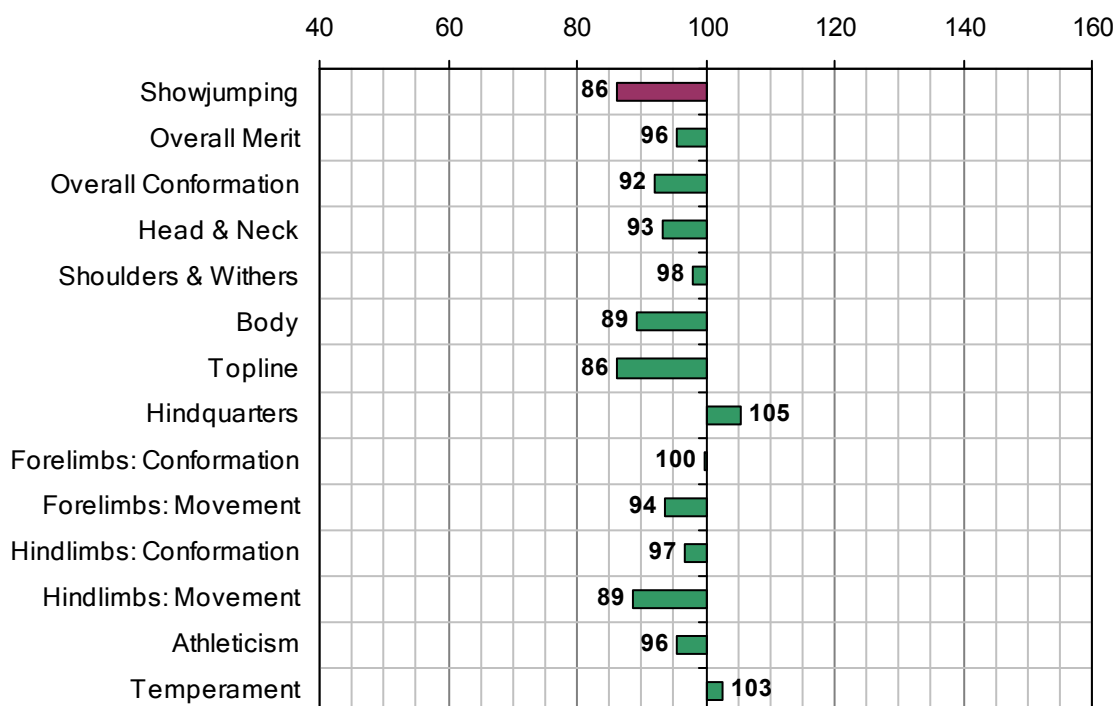

Estimated Breeding Values 2007

Irish Horse Board
Maynooth Business Campus,
Maynooth,
Co. Kildare,
Ireland.
Email: ihb@ihb.ie
www.irishsporthorse.com